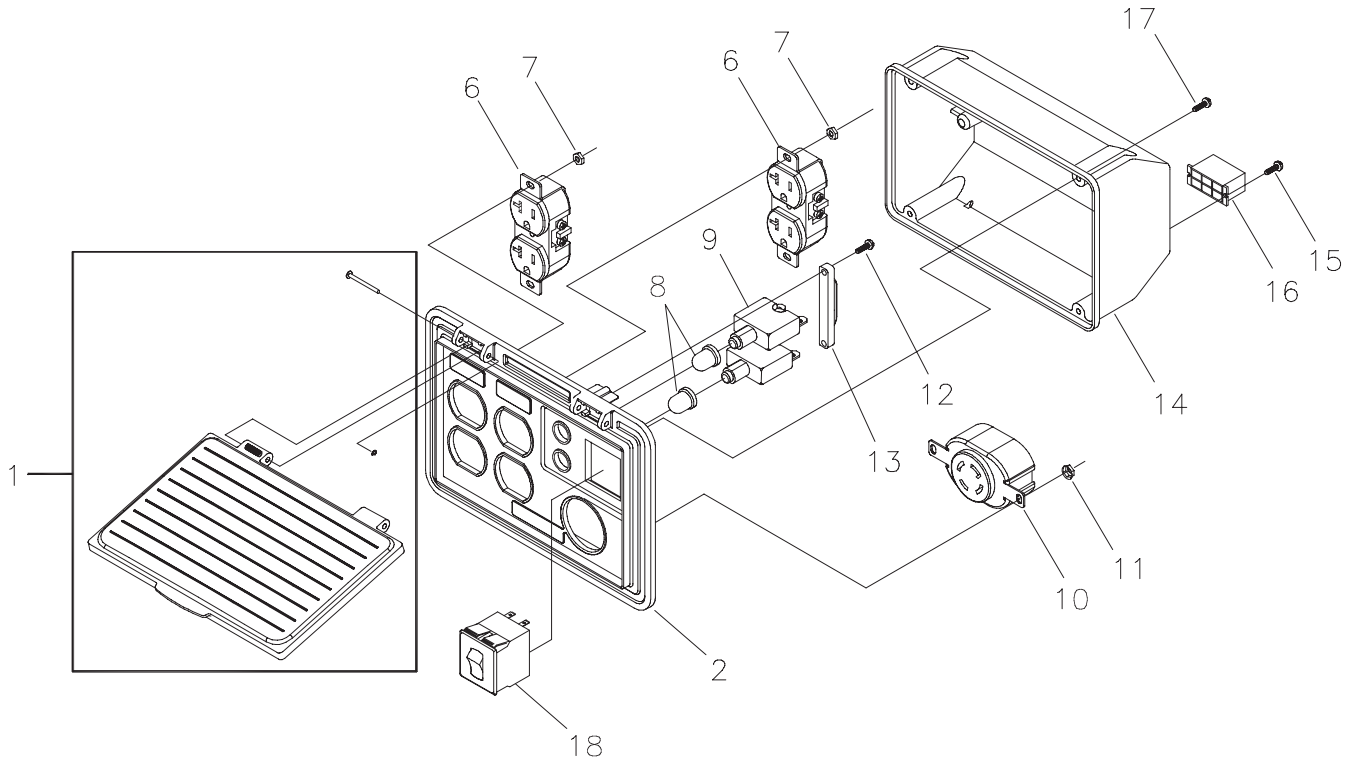

* - Items without part numbers are common fasteners and are available at your local hardware store.

§ - Contact Engine Manufacturer

EXPLODED VIEW AND PARTS LIST - ALTERNATOR

Item	Part #	Description
1	186059GS	ADAPTER, Mounting, Alternator
2	195616GS	ROTOR (Includes Item 11)
3	196706AGS	STATOR
4	193336GS	RBC, (with O-Ring p/n 189197GS)
5	86308KGS	HHCS, M6 - 1.0 x 140 SEMS
6	66386GS	ASSY, Holder, Brush
7	66849GS	TAPTITE, M5 - 0.8 x 16
8	22694GS	RECEPTACLE, 6 pin
9	81917GS	PIN, Roll, 4mm x 10
10	193428AGS	ASSY, Wire, Ground
11	65791GS	BEARING
12	189769GS	BOARD, Circuit, System Control

EXPLODED VIEW AND PARTS LIST - CONTROL PANEL

Item	Part #	Description
1	195112GS	ASSY, Control Lid Panel
2	192273DGS	CONTROL PANEL, Compact
6	68759GS	OUTLET, 120V, 20Amp, Duplex
7	*	NUT, Palnut, Pushnut, 5/32
8	84198GS	CAP, Circuit Breaker
9	75207GS	CIRCUIT BREAKER
10	43437GS	OUTLET, 120/240 Locking, 30A
11	*	NUT, Palnut, Pushnut, 3/16
12	*	PPHMS, 3.5 x 18
13	93857GS	BAR, Retaining
14	192274GS	BOX, Rear Cover
15	82308GS	SCREW, Tapping, STC 3 x 18
16	22694GS	HOUSING, Receptacle
17	192241GS	SCREW, Tapping, 3.5 x 14
18	192785GS	BREAKER, 30A

* - Items without part numbers are common fasteners and are available at your local hardware store.

EXPLODED VIEW AND PARTS LIST - WHEEL KIT

Item	Part #	Description
1	B4966GS	WHEEL
2	*	WASHER, 5/8"
3	191267RGS	AXLE, 5/8"
4	191265GS	E-RING
5	*	HHCS, M8 1.25 x 20
6	52858GS	NUT, M8 - 1.25, Lock
10	195686GS	Assy Support