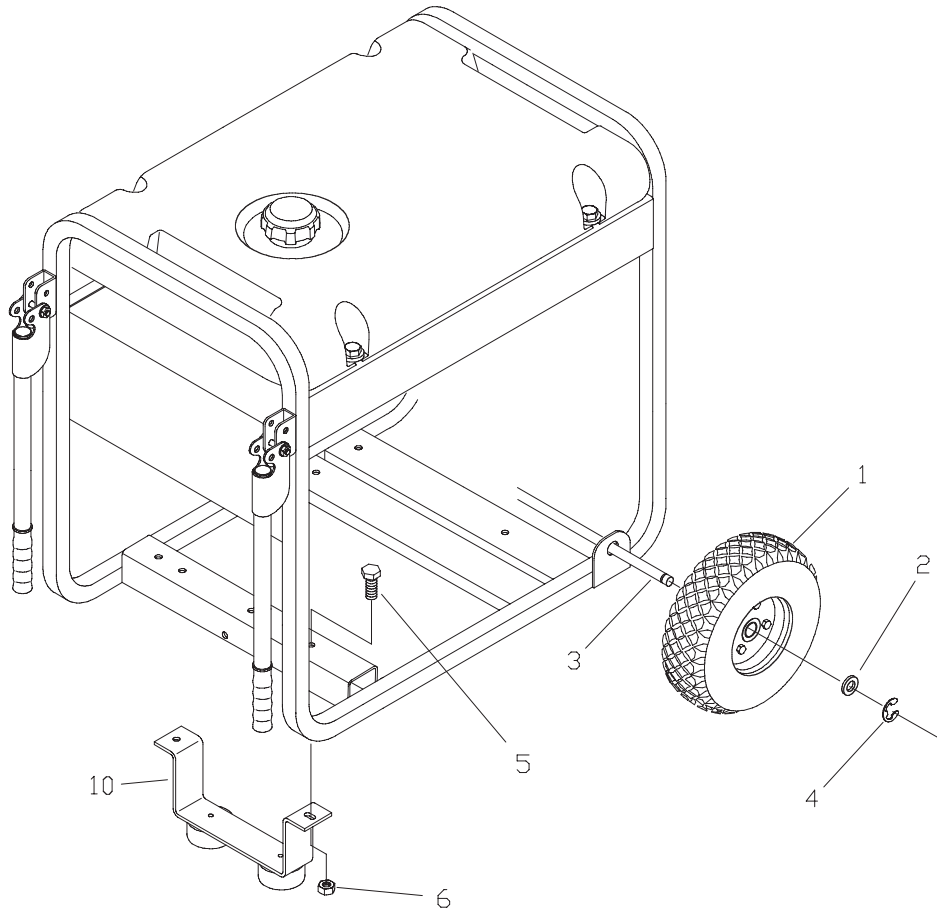

* - Items without part numbers are common fasteners and are available at your local hardware store.

§ - Contact Engine Manufacturer

EXPLODED VIEW AND PARTS LIST - ALTERNATOR

Item	Part #	Description
1	186059GS	ADAPTER, Mounting, Alternator
2	195616GS	ROTOR (Includes Item 11)
3	196706AGS	STATOR
4	193336GS	RBC, (with O-Ring p/n 189197GS)
5	86308KGS	HHCS, M6 - 1.0 x 140 SEMS
6	66386GS	ASSY, Holder, Brush
7	66849GS	TAPTITE, M5 - 0.8 x 16
8	22694GS	RECEPTACLE, 6 pin
9	81917GS	PIN, Roll, 4mm x 10
10	193428AGS	ASSY, Wire, Ground
11	65791GS	BEARING
12	189769GS	BOARD, Circuit, System Control

EXPLODED VIEW AND PARTS LIST - CONTROL PANEL

Item	Part #	Description
1	195112GS	ASSY, Control Lid Panel
2	192273DGS	CONTROL PANEL, Compact
6	68759GS	OUTLET, 120V, 20Amp, Duplex
7	*	NUT, Palnut, Pushnut, 5/32
8	84198GS	CAP, Circuit Breaker
9	75207GS	CIRCUIT BREAKER
10	43437GS	OUTLET, 120/240 Locking, 30A
11	*	NUT, Palnut, Pushnut, 3/16
12	*	PPHMS, 3.5 x 18
13	93857GS	BAR, Retaining
14	192274GS	BOX, Rear Cover
15	82308GS	SCREW, Tapping, STC 3 x 18
16	22694GS	HOUSING, Receptacle
17	192241GS	SCREW, Tapping, 3.5 x 14
18	192785GS	BREAKER, 30A

* - Items without part numbers are common fasteners and are available at your local hardware store.

EXPLODED VIEW AND PARTS LIST - WHEEL KIT

Item	Part #	Description
1	B4966GS	WHEEL
2	*	WASHER, 5/8"
3	191267RGS	AXLE, 5/8"
4	191265GS	E-RING
5	*	HHCS, M8 1.25 x 20
6	52858GS	NUT, M8 - 1.25, Lock
10	195686GS	Assy Support