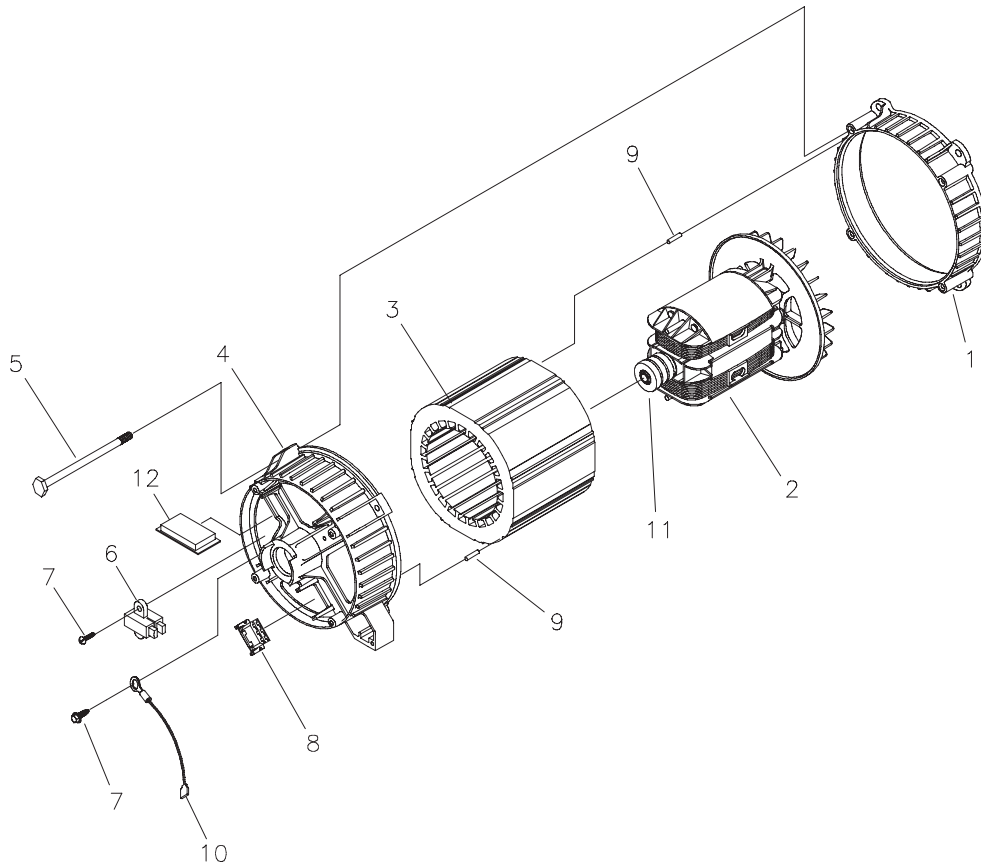

* - Items without part numbers are common fasteners and are available at your local hardware store.

§ - Contact Engine Manufacturer

EXPLODED VIEW AND PARTS LIST - ALTERNATOR

Item	Part #	Description
1	186059GS	ADAPTER, Mounting, Alternator
2	195616GS	ROTOR (Includes Item 11)
3	196706AGS	STATOR
4	193336GS	RBC, (with O-Ring p/n 189197GS)
5	86308KGS	HHCS, M6 - 1.0 x 140 SEMS
6	66386GS	ASSY, Holder, Brush
7	66849GS	TAPTITE, M5 - 0.8 x 16
8	22694GS	RECEPTACLE, 6 pin
9	81917GS	PIN, Roll, 4mm x 10
10	193428AGS	ASSY, Wire, Ground
11	65791GS	BEARING
12	189769GS	BOARD, Circuit, System Control

* - Items without part numbers are common fasteners and are available at your local hardware store.

EXPLODED VIEW AND PARTS LIST - WHEEL KIT

Item	Part #	Description
1	B4966GS	WHEEL
2	*	WASHER, 5/8"
3	191267RGS	AXLE, 5/8"
4	191265GS	E-RING
5	*	HHCS, M8 1.25 x 20
6	52858GS	NUT, M8 - 1.25, Lock
10	195686GS	Assy Support