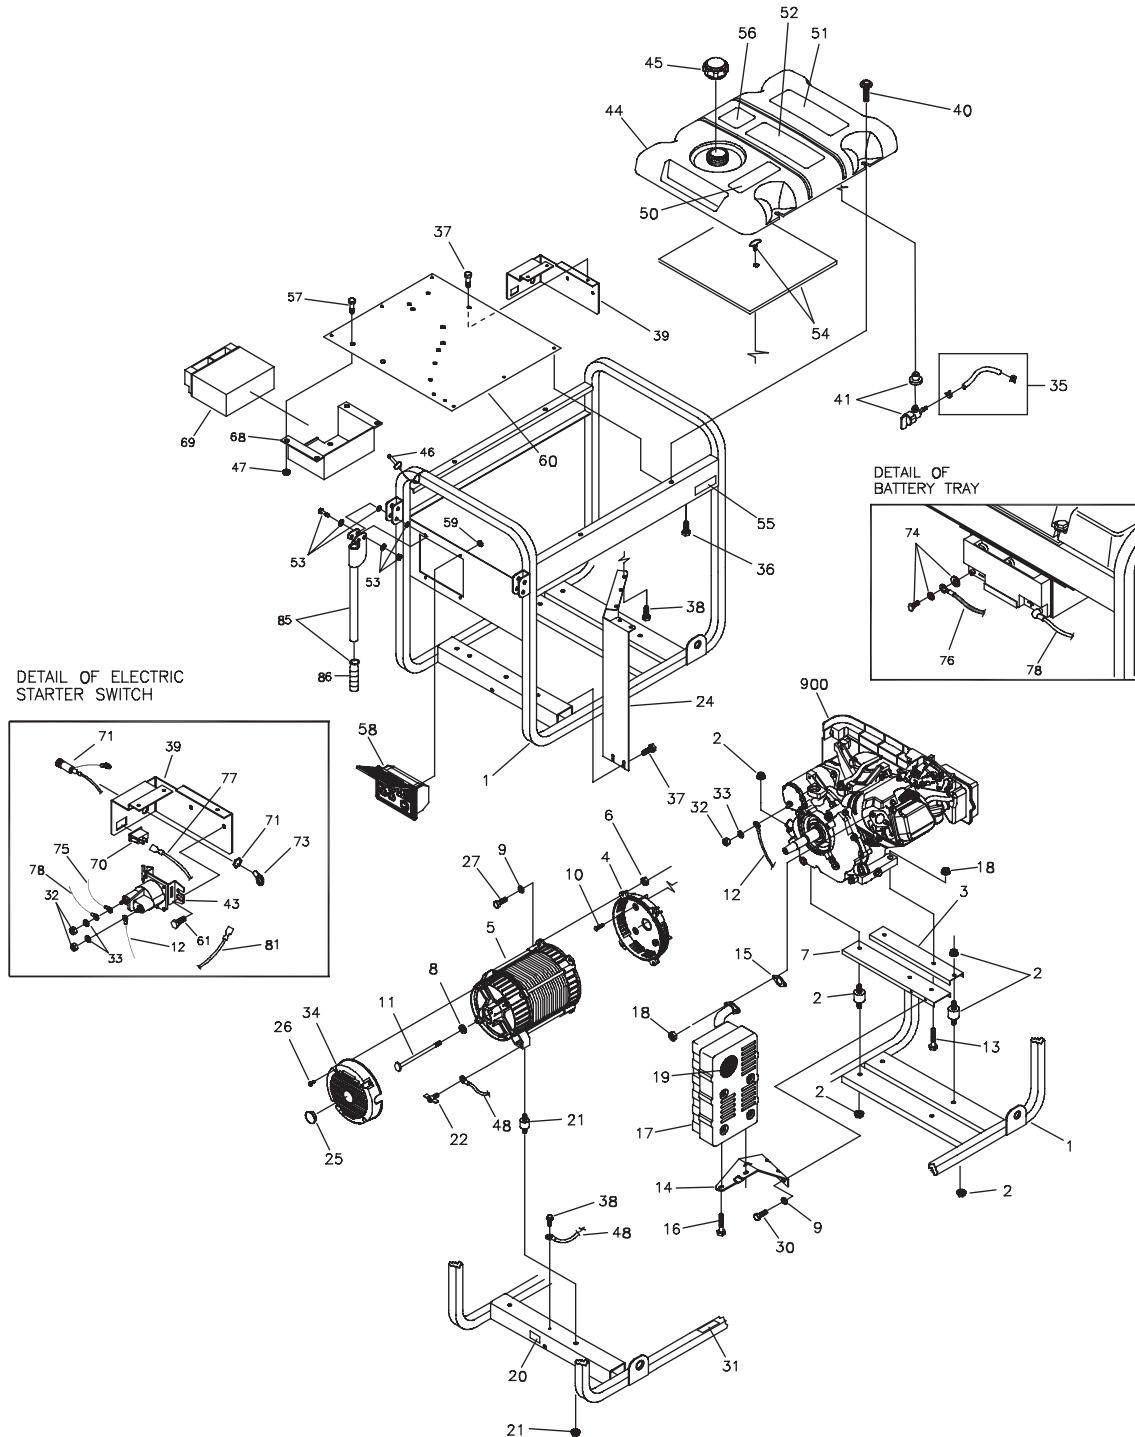

EXPLODED VIEW - MAIN UNIT

EXPLODED VIEW - PARTS LIST

Item	Part #	Description	Item	Part #	Description
1	M195438GS	KIT, Cradle (Includes Items 20 & 31)	44	194217GS	ASSY., Tank Fuel (Includes Items 41, 50, 51, 52 & 53)
2	196400GS	KIT, Vibration Mount	45	B4363GS	CAP, Tank Fuel
3	M92531GS	BRACKET, Support Engine	46	B4135GS	PIN, Handle Release
4	190220GS	ADAPTER, Engine	47	77395GS	NUT, M6 Flange Lock
5	NSP	ASSY., Alternator (see page 4)	48	195373GS	WIRE, Ground
6	*	NUT, Hex, M8 - 1.25	50	188333GS	DECAL, Instruction Fuel Level
7	M190723GS	BRACKET, Support Eng/Muffler	51	194799GS	DECAL, Danger
8	96796GS	WASHER, 8.4 x 22.2 x 3	52	189235GS	DECAL, Start Instructions
9	*	WASHER, Lock, 5/16 - M8	53	194034GS	KIT, Fold-down Handle Hardware
10	190274DGS	SBHC, 3/8-16 x 7/8"	54	194448GS	KIT, Insulation w/ clip
11	73068GS	HHCS, 5/16 - 24 x 8-7/8	55	197798GS	DECAL, Fuel Shutoff
12	189302LGS	ASM WIRE, #16, Red	56	202997GS	DECAL, Warning, CO
13	*	HHCS, M8 - 1.25 x 40	57	*	ASSY. Control Panel
14	92532GS	BRACKET, Muffler	59	189164GS	PALNUT, 3/16
15	710250	GASKET, Exhaust	60	195537GS	HEATSHEILD
16	*	HHCS, M6 - 1.0 x 12	61	B4300GS	HHS, 1/4 - 20 x 1/2, Trilobular
17	B4206GS	MUFFLER	68	195680GS	TRAY, Battery
18	67989GS	NUT, M8 Flange Serrated	69	193463GS	BATTERY
19	83083GS	SCREEN, Spark Arrest	70	87799GS	SWITCH, Rocker On/Off
20	B4986GS	DECAL, Ground	71	196626GS	ASSY, Jack, Coax, DC
21	195625GS	KIT, Vibration Mount	73	192351GS	LUG, 1/4, #22/18
22	86494GS	SCREW, Wing M6 - 1.0 x 16	74	193347GS	KIT, Hardware Battery
24	194390GS	ASSY., Heat Shield	75	196627AGS	WIRE-A, #13, Red
25	191190GS	CAP	76	185939KGS	ASM WIRE, #55 Blk
26	74908GS	TAPTITE, M5 - 0.8 x 10	77	196627BGS	WIRE-A, #13B, Red
27	*	HHCS, M8 - 1.25 x 25	78	189302MGS	ASM WIRE, #13 Red
30	*	HHCS, 5/16 - 18 x 3/4	81	196627EGS	WIRE-A, #0, Blk
31	196830GS	DECAL, Exhaust Warning	85	B193200GS	ASSY., Fold Down Handle
32	*	NUT, 1/4 - 20	86	198669GS	GRIP, Handle
33	*	WASHER, 1/4 Lock	900	§	ENGINE
34	195422GS	COVER, RBC Plastic w/Cap	Parts Not Illustrated		MANUAL, Operator's
35	791745	KIT, Hose, Fuel (cut to fit)	195693GS		BOTTLE, Oil (Qty 2 Required)
36	192376GS	SCREW, 12 - 24 x 1/2 Thread Forming	BB3061BGS		CHARGER, Battery
37	56893GS	CRIMPTITE, 10-24 x 1/2	B4177GS		HARNES, Wire, Power
38	B2153GS	SCREW, Self Driller, 12-14 x 7/8	194274GS		KIT, Decal Service
39	B196810GS	BRACKET, Starter	197112GS		
40	199256GS	BOLT, Shoulder, M6-1.0, w/Neoprene Washer			
41	192980GS	VALVE, Fuel			
43	691656	SOLENOID			

* - Items without part numbers are common fasteners and are available at your local hardware store.

§ - Contact Engine Manufacturer