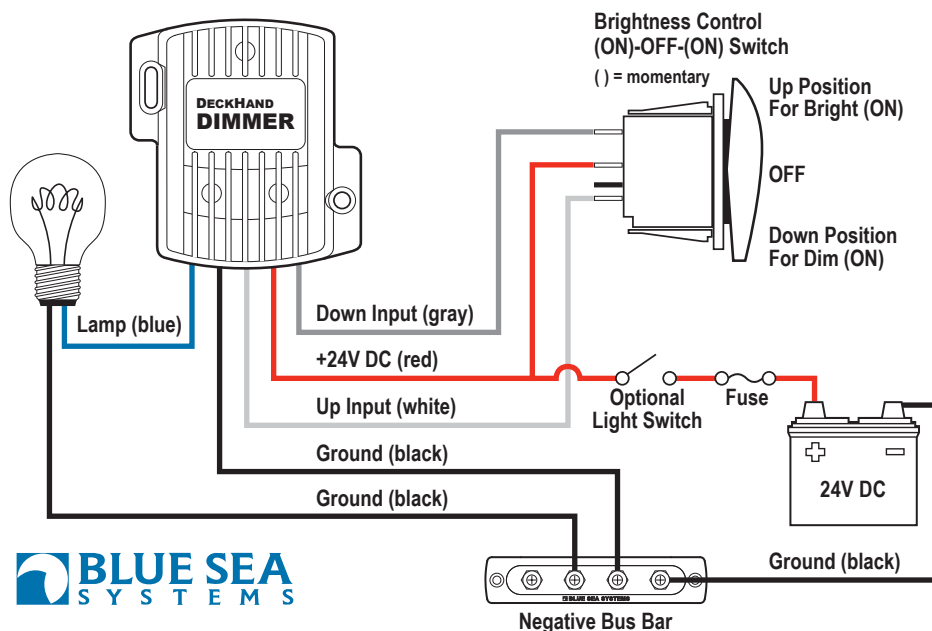

The illuminated exit setting allows boaters to safely disembark before the lights automatically turn off.

Features

- Digitally controls dimming of non-regulated LEDs, incandescent, and halogen lights
- Illuminated exit with adjustable time delay
- Supports multiple switch locations
- Memory for last dimmer setting
- Bulb saver prevents excessive bulb aging while boat's batteries are being charged
- Offset mounting tabs allow dimmers to be mounted close together
- Includes momentary (ON)-OFF-(ON) switch

Overcurrent Protection

DeckHand Dimmers have a built in overcurrent protection. If the unit stops working, correct the over current load, then hold the dimmer switch down until the circuit flashes.

Specifications

Nominal Voltage	24V DC
Operating Range	18V to 32V
Maximum Output Current	12A
Maximum Parasitic Current	<2mA
Temperature Range	-40°C to 85°C
Control Type	Pulse With Modulation (PWM)

Regulatory

CE marked, Meets ISO 8846 and SAE J1171 external ignition protection requirements

Using the illuminated exit mode

1 minute delay: Hold the switch in up position (bright) for 2 seconds, lights will flash. Release switch after first flash and the lights will remain on for 1 minute.

2-5 minute delay: Hold the switch in up position (bright) for 1-4 seconds after the first flash. Release the switch after 2 to 5 flashes. The lights will remain on for 1 minute for each flash up to a maximum of 5 minutes.

425 Sequoia Drive
Bellingham, WA 98226 USA
p 360.738.8230
p 800.222.7617 USA and Canada
f 360.734.4195
conductor@blueseasystems.com
www.blueseasystems.com

980010680 Rev. 002