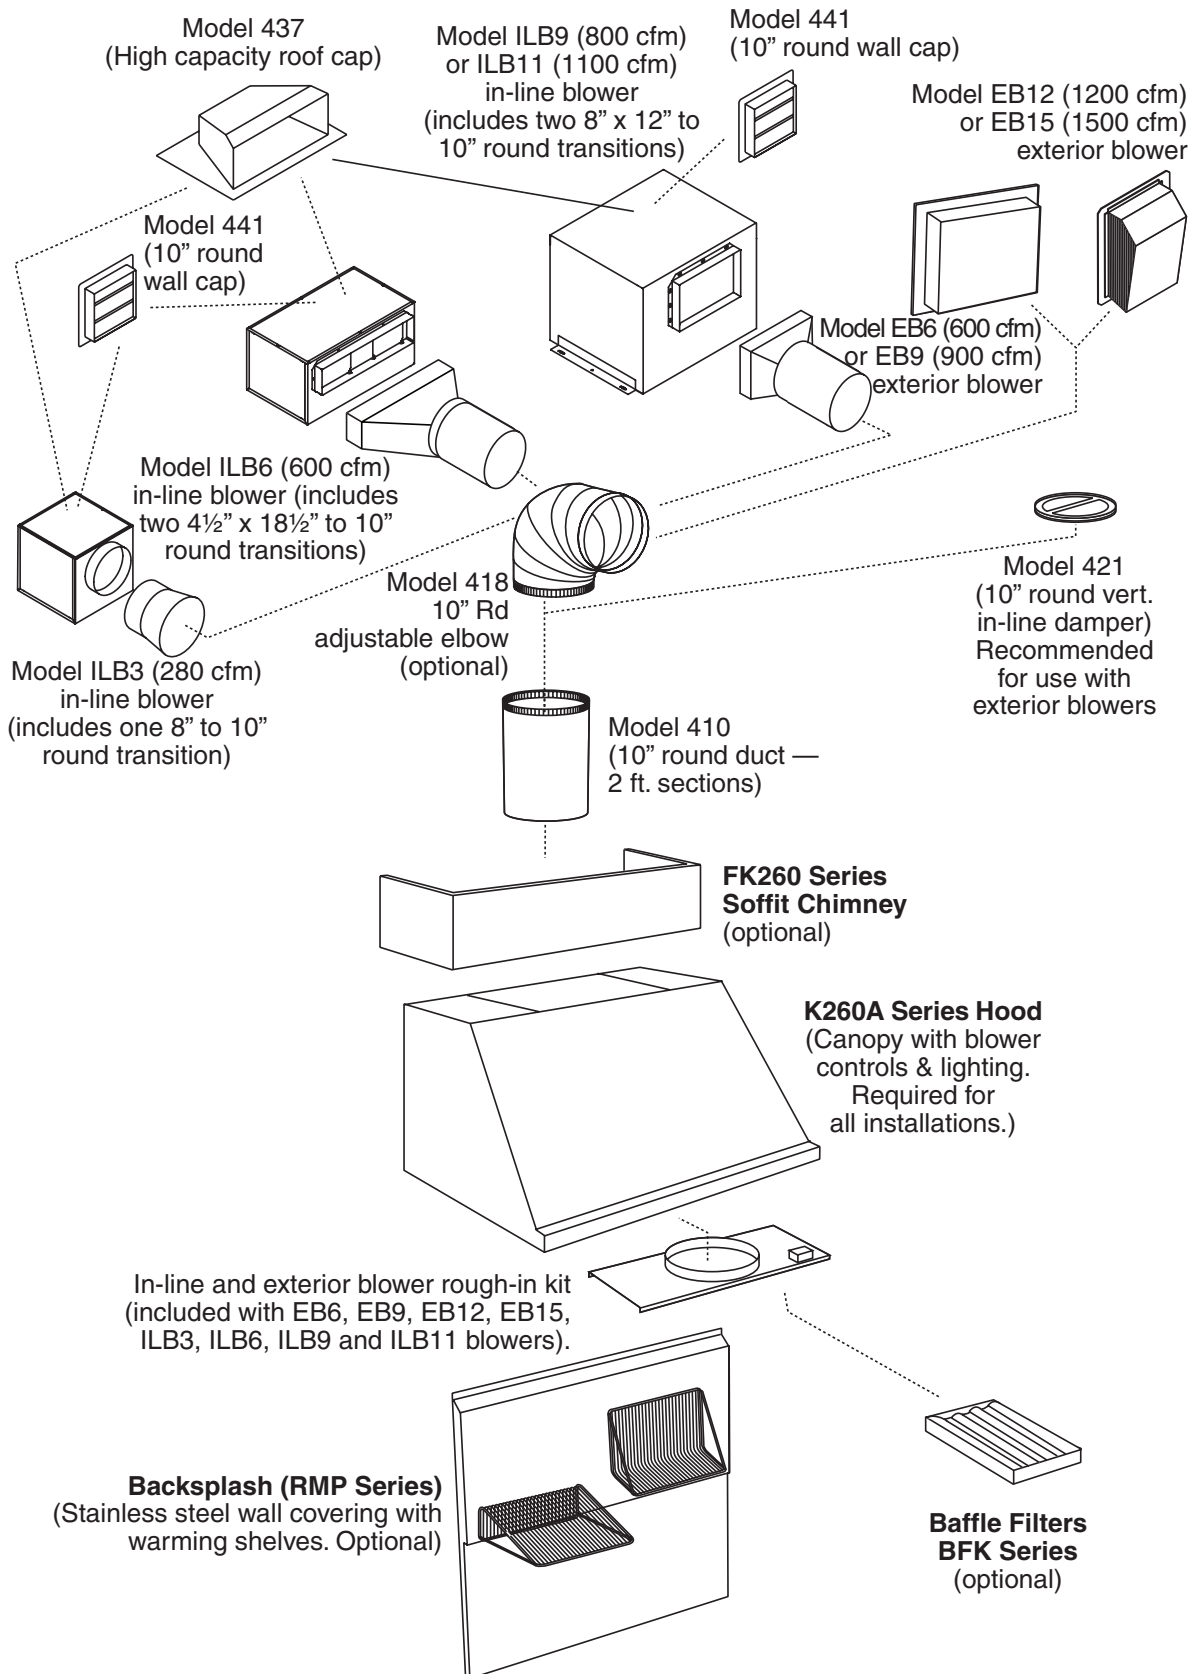

- K260A SERIES RANGE HOOD SYSTEM - IN-LINE AND EXTERIOR BLOWERS