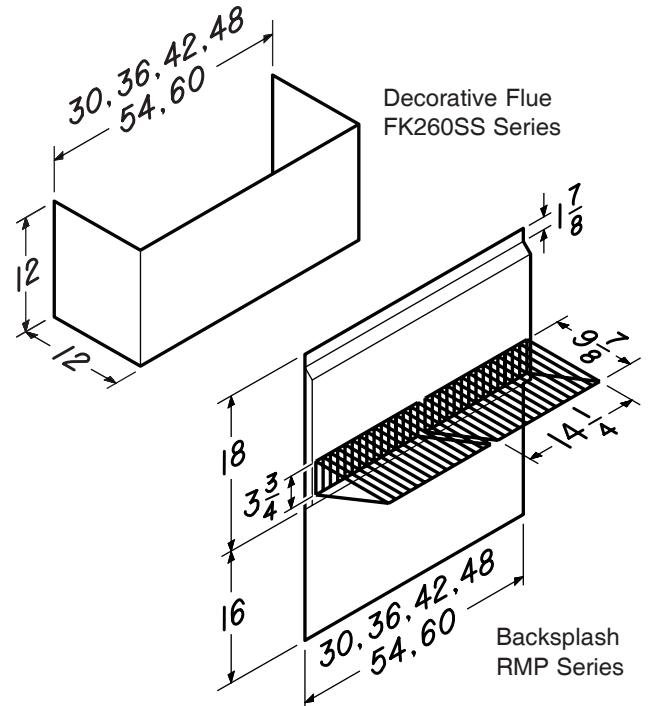

SPECIFICATIONS

120 VAC, 60 Hz
Amps for 36" hood (without blower): 0.8 A
Amps for 48" hood (without blower): 1.7 A

BEST BY BROAN P.O. BOX 140 HARTFORD, WISCONSIN 53027

REFERENCE	QTY.	REMARKS	Project	
			Location	Date
			Architect	
			Engineer	
			Contractor	
			Submitted by