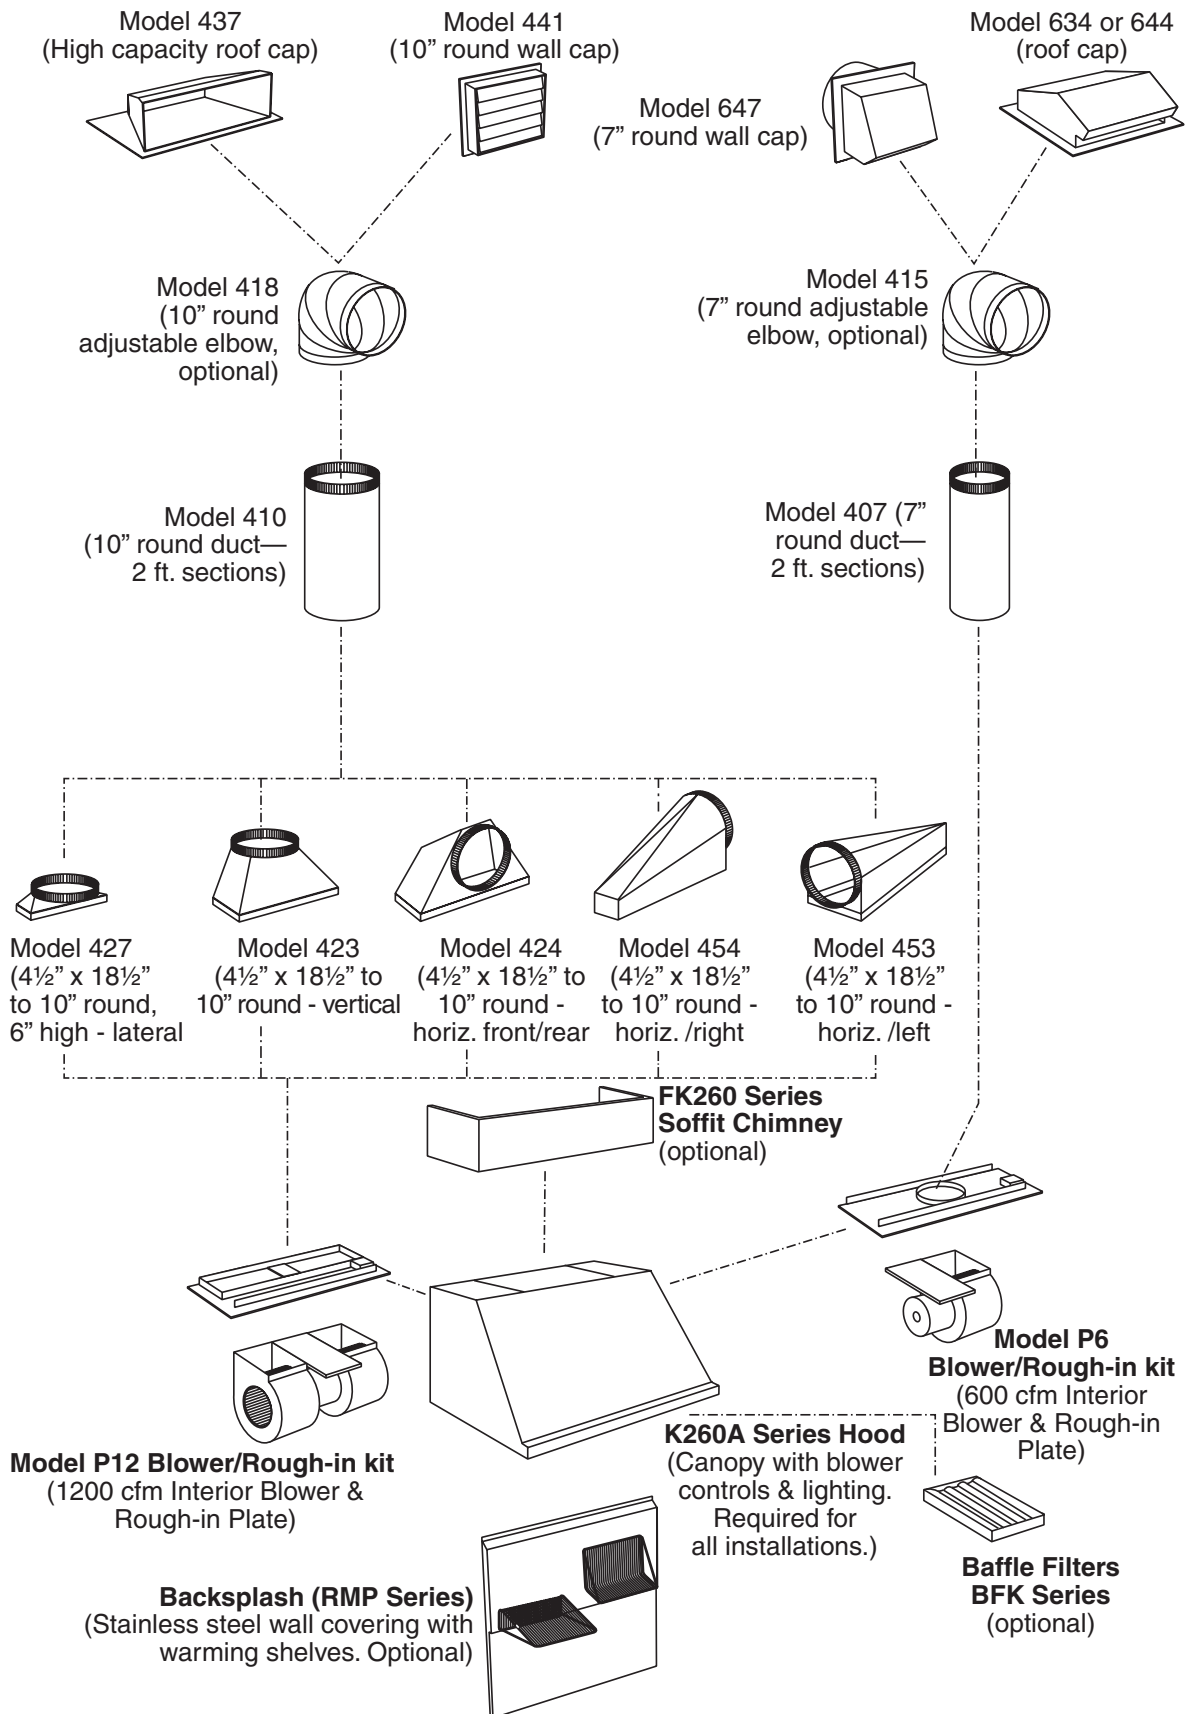

- K260A SERIES RANGE HOOD SYSTEM -

INTERIOR BLOWERS