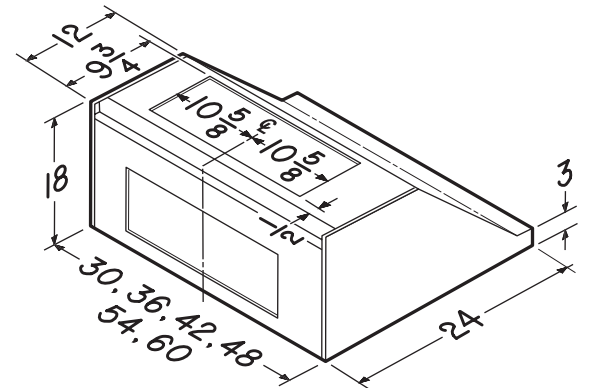

SPECIFICATIONS

120 VAC, 60 Hz
Amps for 36" hood (without blower): 0.8 A
Amps for 48" hood (without blower): 1.7 A

BEST BY BROAN P.O. BOX 140 HARTFORD, WISCONSIN 53027

REFERENCE	QTY.	REMARKS	Project	
			Location	Date
			Architect	
			Engineer	
			Contractor	
			Submitted by