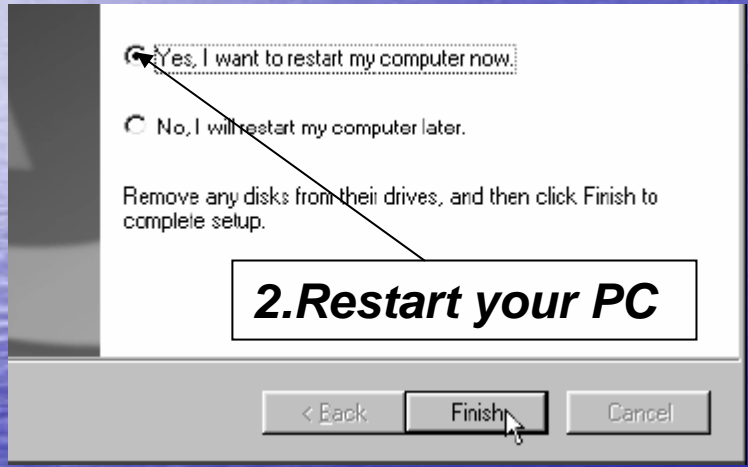

VPI

VCI

**1. Key In VPI:0, VCI :35**

Installed

< Back   Next >   Cancel

**For RFC 2516 (PPPOE)**

**3. Plug out modem before restart**

**1. Click the icon ready connect to internet**

The 'Connect Broadband' dialog box is open, featuring a blue title bar with a question mark and a close button. The main area contains an illustration of two laptops with a globe between them. Below the illustration are two input fields: 'User name:' containing 'xxx@streamyx' and 'Password:' containing '[To change the saved password, click here]'. There is a checked checkbox for 'Save this user name and password for the following users:' with two radio button options: 'Me only' and 'Anyone who uses this computer'. At the bottom are four buttons: 'Connect', 'Cancel', 'Properties', and 'Help'.