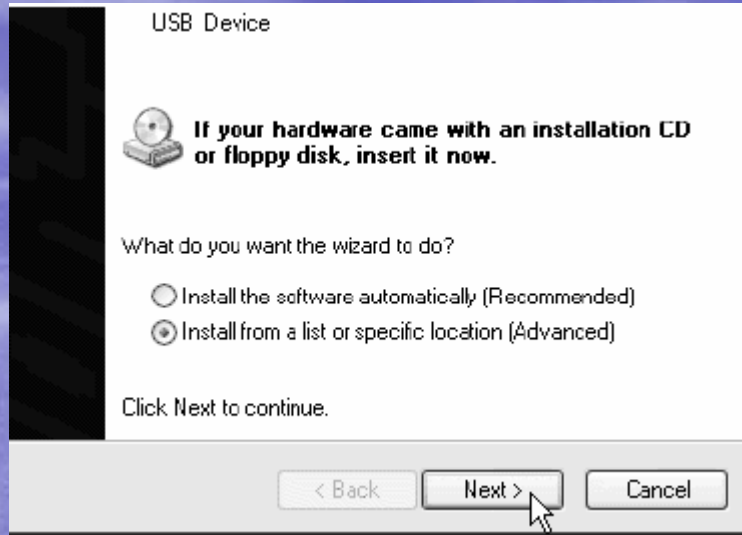

# ***Aztech 206U Modem Installation***

***Prepare by  
Broadband Multimedia Sdn Bhd***

**1. Plug in modem windows will auto detect**

**2. Put in CD , choose CD location, click next to continue**

Please check only ONE RFC you want to instal: