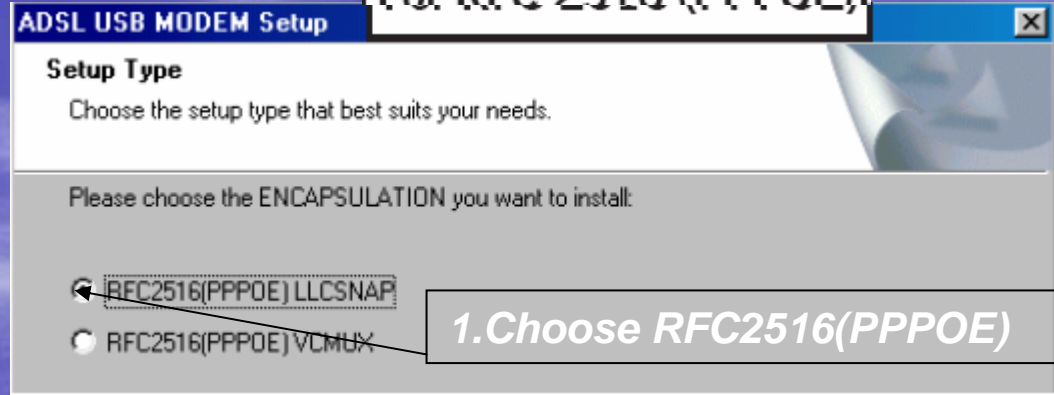

VPI

VCI

**1. Key In VPI:0, VCI :35**

Installed

< Back   Next >   Cancel

**For RFC 2516 (PPPOE)**

**3. Plug out modem before restart**

**1. Click the icon ready connect to internet**

The 'Connect Broadband' dialog box is open, featuring a blue title bar with a question mark and a close button. The main area contains an illustration of two laptops with a globe between them. Below the illustration are two input fields: 'User name:' containing 'xxx@streamyx' and 'Password:' containing '[To change the saved password, click here]'. There is a checked checkbox for 'Save this user name and password for the following users:' with two radio button options: 'Me only' and 'Anyone who uses this computer'. At the bottom are four buttons: 'Connect', 'Cancel', 'Properties', and 'Help'.