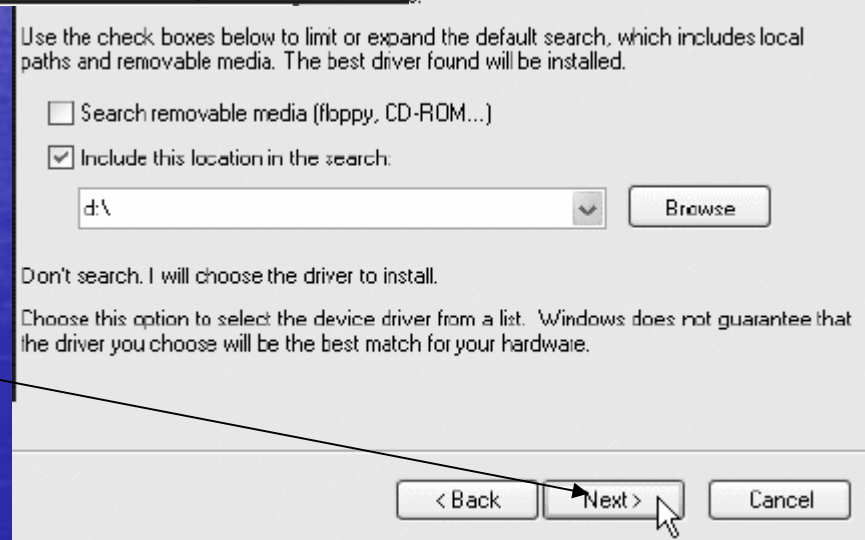

# ***Aztech 206U Modem Installation***

***Prepare by  
Broadband Multimedia Sdn Bhd***

**1. Plug in modem windows will auto detect**

**2. Put in CD , choose CD location, click next to continue**

Please check only ONE RFC you want to instal: