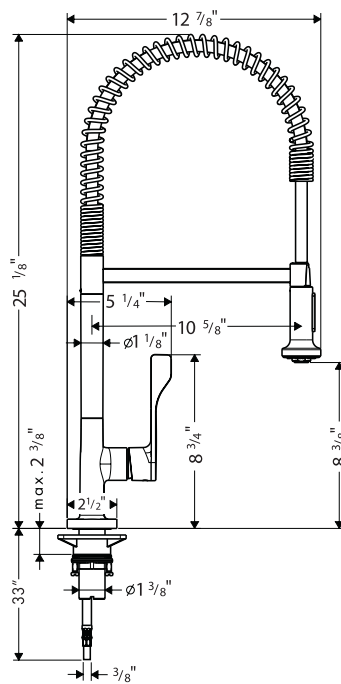

Code Compliance

This unit meets or exceeds the following:

- ASME A112.18.1
- CSA B125.1
- Listed by IAPMO

Available Finishes

Chrome	39840001
Steel Optik	39840801

Installation Notes

- 3/8" supply hoses - requires 3/8" compression fittings

The measurements shown are for reference only.

Products and specifications shown are subject to change without notice.

Specification sheet revised 8/2008

AXOR[®]
hansgrohe

Free Manuals Download Website

<http://myh66.com>