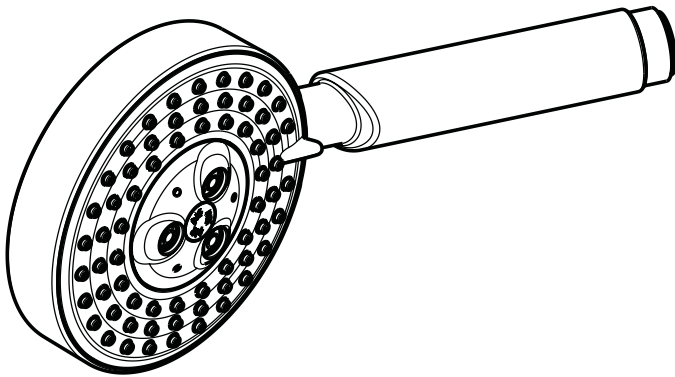

Raindance S 100 AIR 3-Jet Handshower

28504XX1

Product Features

- Oversized spray face
- AIR injection technology
- Rubit™ cleaning system
- Three spray modes: AIR, Whirl AIR, Balance AIR
- 65 no-clog spray channels
- 2.5 gpm max.