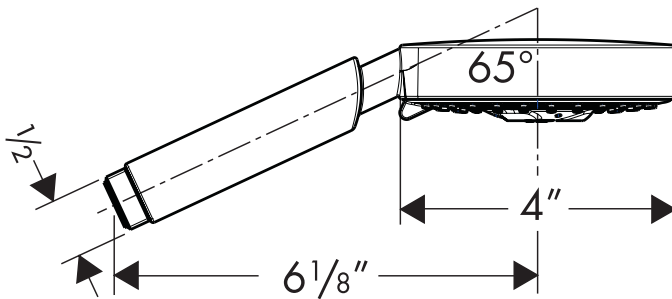

Available Finishes

Chrome	28504001
Brushed Nickel	28504821
Polished Nickel	28504831
Polished Brass	28504931

The measurements shown are for reference only.

Products and specifications shown are subject to change without notice.

Specification sheet revised 1/2008

hansgrohe