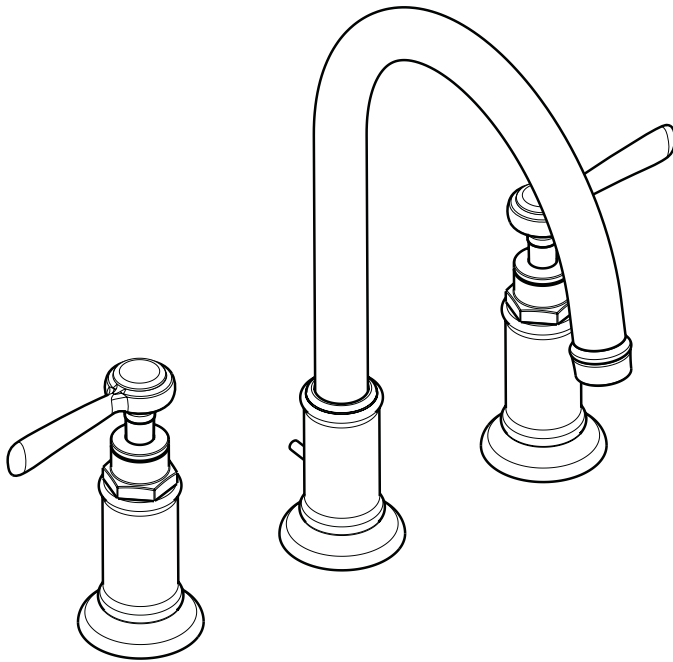

# Axor Montreux Widespread Lavatory Faucet

16514XX1

## Product Features

- Lever handles
- Solid brass
- 90° ceramic cartridges
- Includes pop-up drain
- Spout swivels 150°
- Max. flow rate 2.2 gpm