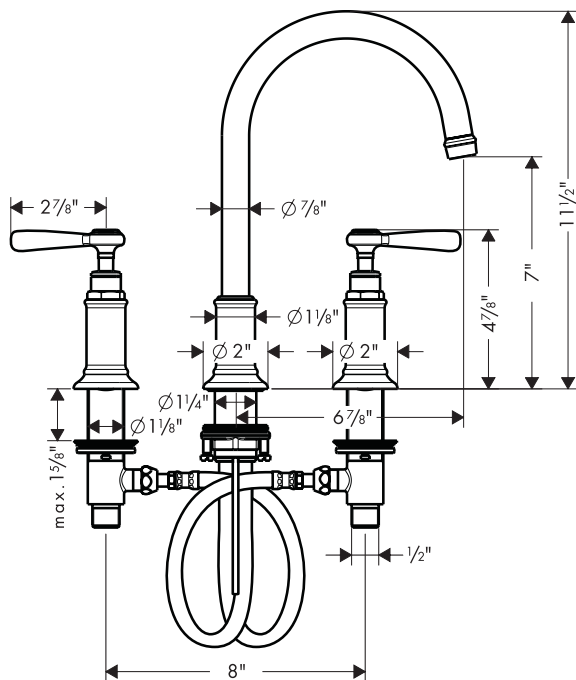

Available Finishes

Chrome

16514001

Brushed Nickel

16514821

Polished Nickel

16514831

The measurements shown are for reference only.

Products and specifications shown are subject to change without notice.

Specification sheet revised 3/2008

AXOR
hansgrohe