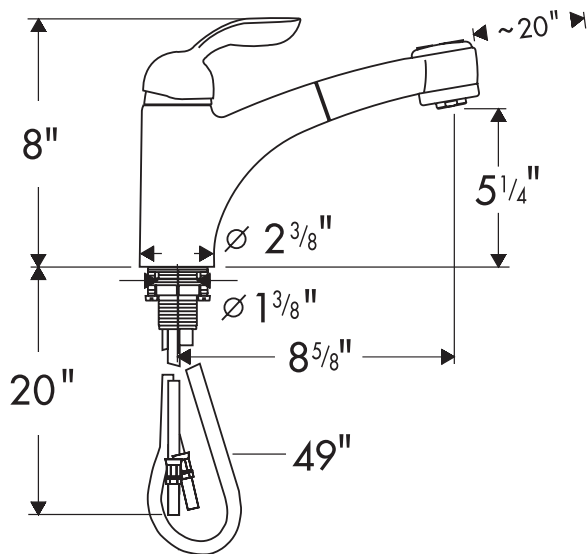

Available Finishes

Chrome

06649000

Steel Optik

06649860

The measurements shown are for reference only.

Products and specifications shown are subject to change without notice.

Specification sheet revised 2/2008

hansgrohe