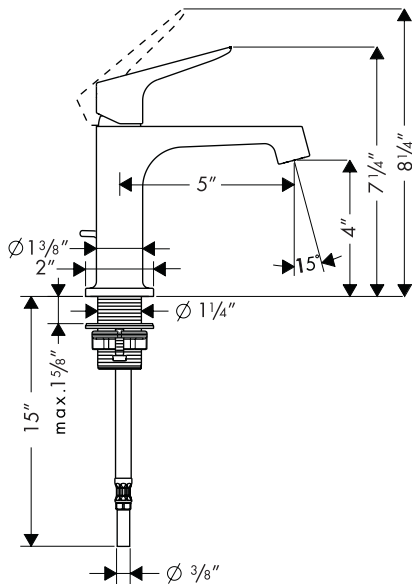

The measurements shown are for reference only.

Products and specifications shown are subject to change without notice.

Specification sheet revised 6/2008

AXOR®
hansgrohe