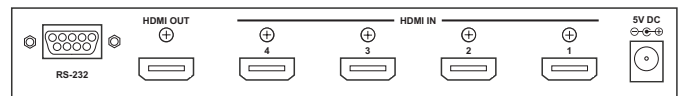

HDMI™ v1.3 Switcher

- Expands the HDTV's video input capacity
- Four HDMI inputs to one HDMI output
- High performance chipsets provide industry-best reliability, interoperability, and picture quality

The Model 1374A is Audio Authority's high performance 4-in, 1-out HDMI™ switcher for home theater and commercial signal distribution systems. The 1374A is designed to switch between multiple sources of high definition HDMI version 1.3 video up to 1080p and embedded HD audio signals to a single display, all delivered to the viewer with their original vividness, brightness, and clarity. Control is conveniently available via the front panel, IR remote (included) or a RS-232 port. The innovative 1374A switcher is the result of Audio Authority's 30 years of switching system engineering experience ensuring outstanding performance, reliability, and service.

1374A front and rear panels

Audio Authority offers an extensive line of compatible distribution amplifiers, repeaters and switchers for HDMI and DVI signals.

SPECIFICATIONS:

Model Number:	1374A	Compliance:	HDMI v1.3, HDCP v1.1, DVI v1.0
Video Inputs:	4x HDMI via Type A HDMI connector	Signal Enhancement:	Switchable on/off
Video Output Connectors:	1x HDMI via Type A HDMI connector	Size (H x W x D inches):	1.2 x 9 x 3.5
Video Bandwidth:	2.25 Gbps (Single Link)	Weight (net):	1.88 lbs/0.85 kg
Color Depth:	8/10/12 bit color depth display	Warranty:	One Year replacement
Supported PC Resolution:	Up to 1920 x 1200	Regulatory Approvals:	FCC, CE, RoHS
Supported TV Formats:	480i/p, 576i/p, 720p, 1080i/p	Power Supply Approvals:	UL, CUL, CE, PSE, GS, RoHS
HD-Audio Support:	Includes Dolby® TrueHD & DTS-HD: MA	Accessories Included:	Manual, IR Remote, AC Power Adapter 5VDC@2A