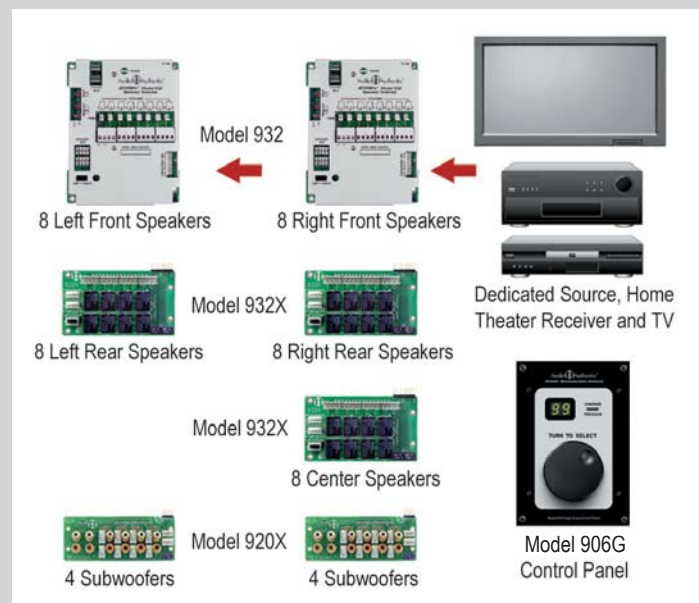

### 906G FEATURES:

- Flexible installation options
- Control up to 99 products in a single group
- A/B comparison ability
- Simple setup and integration
- Master/slave mode for expanded system configuration
- Multiple 906G control panels can be used for controlling more than one group in a system
- Proudly made in our U.S. factory

## Single Product Group Control Panel

*Perfect for in-wall speaker displays, DVD walls, car audio subwoofer rooms, or home theater speaker package demonstrations.*

The **Model 906G** control panel is designed to control a single product group in Audio Authority's **AccessEZ™** audio and video demonstration systems. The **906G** can switch up to 99 products in a group (with the appropriate number of switching modules), deselect products, and perform A/B comparisons. The **906G** makes it simple to control any single group by turning the knob to select the desired products.

### 906G AccessEZ Example System: Home Theater Speaker Packages

*This example system could switch up to eight speaker packages, each consisting of front, center and rear speakers, with subwoofer. The Model 906G Control Panel provides the ideal level of control for this simple switching application. Product select buttons could also be added to this system.*