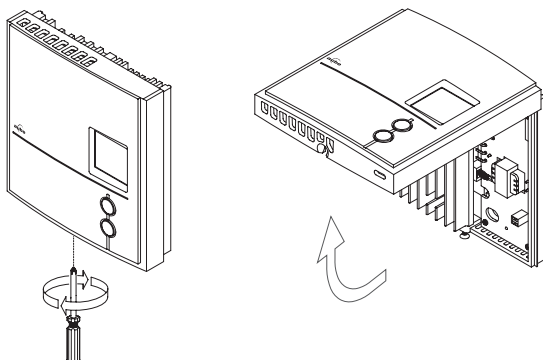

SUPPLIED PARTS

- One (1) thermostat
- Two (2) 6-32 mounting screws
- Two (2) solderless connectors

2 Installation

TURN OFF POWER OF THE HEATING SYSTEM AT THE MAIN POWER PANEL TO AVOID ELECTRIC SHOCK.

Loosen the screw holding the control module to the base. The screw cannot be completely removed. Lift the control module to remove it from the base.

2-wire installation

4-wire installation

Align and affix the base to the electrical box.

Set the switch at the back of the removable part of the thermostat to °C or °F.

Replace the front part of the thermostat on the base and secure it in place with the screw.