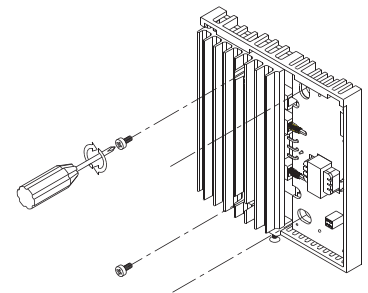

SUPPLIED PARTS

- One (1) thermostat
- Two (2) 6-32 mounting screws
- Two (2) solderless connectors

2 Installation

TURN OFF POWER OF THE HEATING SYSTEM AT THE MAIN POWER PANEL TO AVOID ELECTRIC SHOCK.

Loosen the screw holding the control module to the base. The screw cannot be completely removed. Lift the control module to remove it from the base.

2-wire installation

4-wire installation

Align and affix the base to the electrical box.

Set the switch at the back of the removable part of the thermostat to °C or °F.

Replace the front part of the thermostat on the base and secure it in place with the screw.