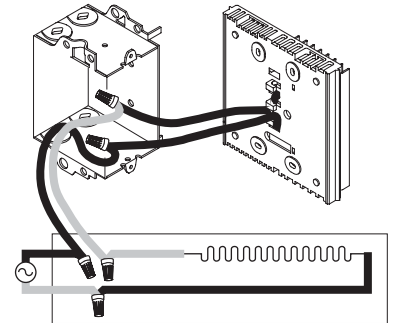

SUPPLIED PARTS

- One (1) thermostat
- Two (2) 6-32 mounting screws
- Two (2) solderless connectors

2 Installation

TURN OFF POWER OF THE HEATING SYSTEM AT THE MAIN POWER PANEL TO AVOID ELECTRIC SHOCK.

Loosen the screw holding the control module to the base. The screw cannot be completely removed. Lift the control module to remove it from the base.

2-wire installation

4-wire installation

Align and affix the base to the electrical box.

Set the switch at the back of the removable part of the thermostat to °C or °F.

Replace the front part of the thermostat on the base and secure it in place with the screw.