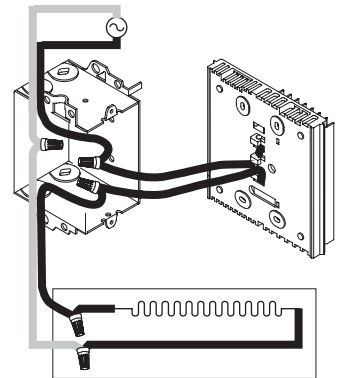

SUPPLIED PARTS

- One (1) thermostat
- Two (2) 6-32 mounting screws
- Two (2) solderless connectors

2 Installation

TURN OFF POWER OF THE HEATING SYSTEM AT THE MAIN POWER PANEL TO AVOID ELECTRIC SHOCK.

Loosen the screw holding the control module to the base. The screw cannot be completely removed. Lift the control module to remove it from the base.

2-wire installation

4-wire installation

Align and affix the base to the electrical box.

Set the switch at the back of the removable part of the thermostat to °C or °F.

Replace the front part of the thermostat on the base and secure it in place with the screw.