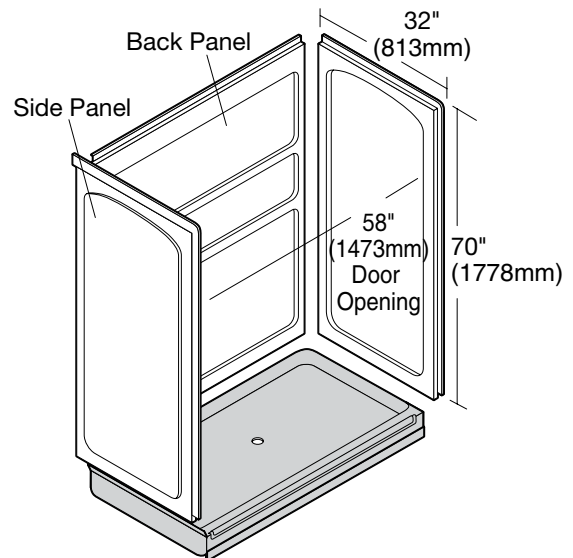

Shown with 6032Y1.ST-L Shower Base