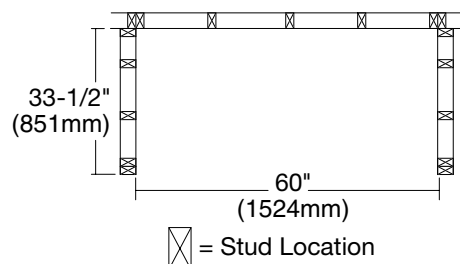

STUD LAYOUT