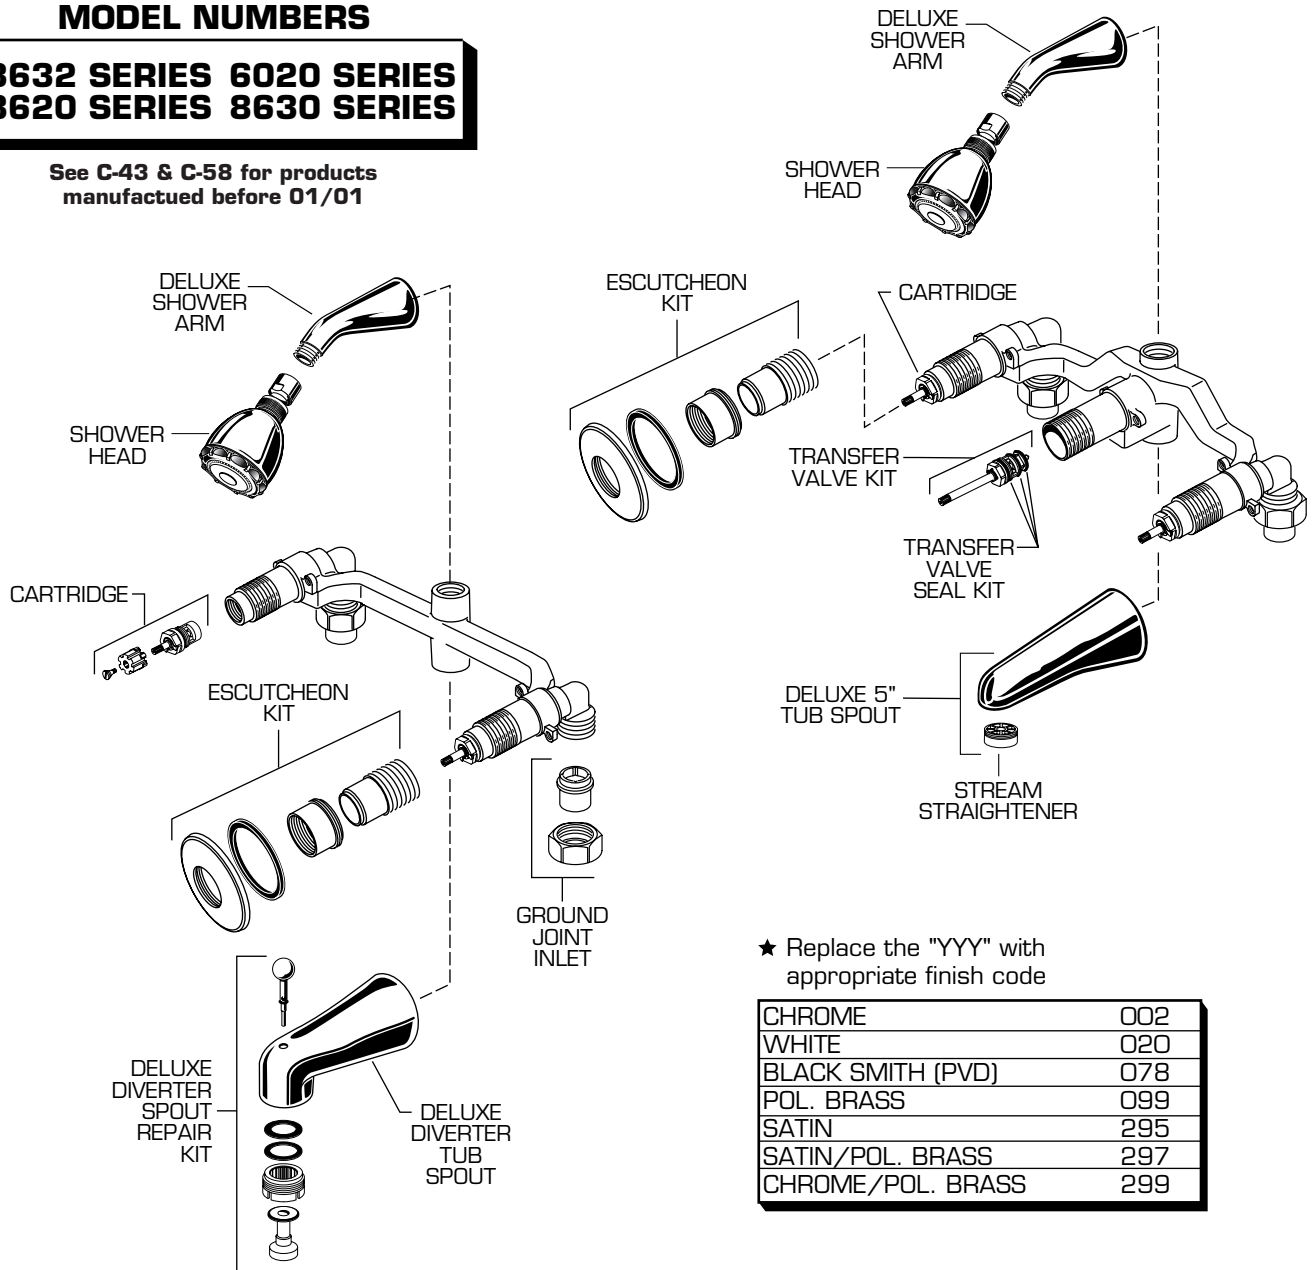

AMARILIS

TWO and THREE HANDLE BATH/SHOWER MODEL NUMBERS

**3632 SERIES 6020 SERIES
8620 SERIES 8630 SERIES**

See C-43 & C-58 for products
manufactured before 01/01

American Standard

★ Replace the "YYY" with
appropriate finish code

CHROME	002
WHITE	020
BLACK SMITH (PVD)	078
POL. BRASS	099
SATIN	295
SATIN/POL. BRASS	297
CHROME/POL. BRASS	299

REPAIR PARTS	DESCRIPTION	PART NUMBER ★	PKG QTY
	See Amarilis Jasmine & Iris Handles In Section E		
Handle Parts Faucet Parts	Cartridge	028610-0070A	1
	Transfer Valve Kit	012316-0070A	1
	Transfer Valve Seal Kit	012325-0070A	1
	Ground Joint Inlet	075060-0070A	1
	Escutcheon Kit	060453-YYY0A	1
Trim Parts	Deluxe 5" Tub Spout	023574-YYY0A	1
	Stream Straightener	028678-0070A	1
	Deluxe Diverter Tub Spout	023572-YYY0A	1
	Deluxe Diverter Spout Repair Kit	012653-YYY0A	1
	Deluxe Shower Arm	M900500-YYY0A	1
	Shower Head	M953580-YYY0A	1