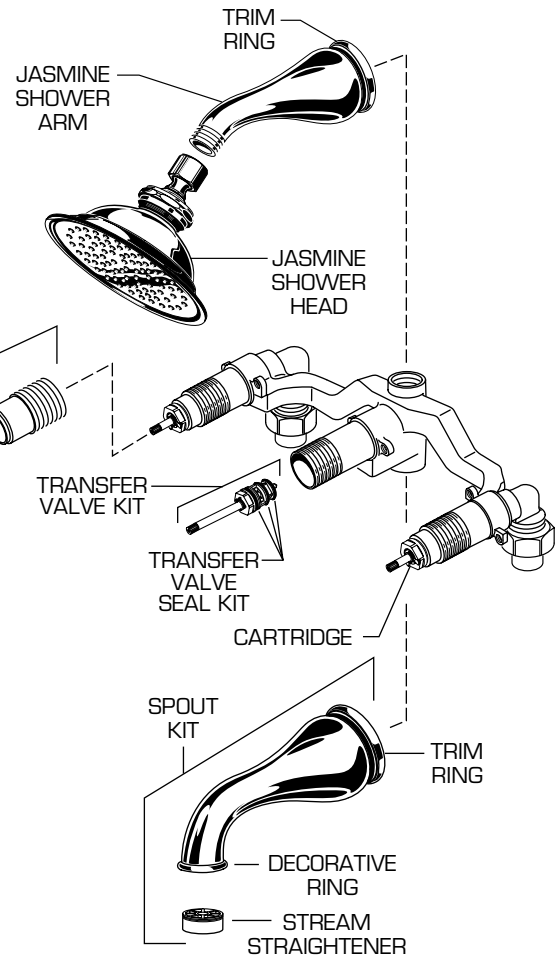

## TWO and THREE HANDLE BATH/SHOWER MODEL NUMBERS

**3630 SERIES 3621 SERIES  
3622 SERIES**

See C-42 for products manufactured before 01/01

★ Replace the "YYY" with appropriate finish code

CHROME	002
WHITE	020
BLK NICKEL/POL. BRASS	062 *
BLACK SMITH (PVD)	078
POL. BRASS	099
SATIN/POL. CHROME	221 *
SATIN	295
SATIN/POL. BRASS	297
CHROME/POL. BRASS	299

**\*NOTE: .062 AND .221 FINISHES ARE ONLY AVAILABLE ON 3630 SERIES FITTINGS**

REPAIR PARTS	DESCRIPTION	PART NUMBER ★	PKG QTY
Handle Parts	See Amarilis Jasmine & Iris Handles In Section E		
Faucet Parts	Cartridge	028610-0070A	1
	Transfer Valve Kit	012316-0070A	1
	Transfer Valve Seal Kit	012325-0070A	1
	Ground Joint Inlet	075060-0070A	1
	Escutcheon Kit	060453-YYY0A	1
	Trim Parts	Jasmine Tub Spout	066203-YYY0A
Jasmine Diverter Tub Spout		M950215-YYY0A	1
Decorative Ring (with O-Ring)		066119-YYY0A	1
Trim Ring		909719-YYY0A	1
Stream Straightener		028678-YYY0A	1
Jasmine Shower Head		M953570-YYY0A	1
Jasmine Shower Arm		M900507-YYY0A	1