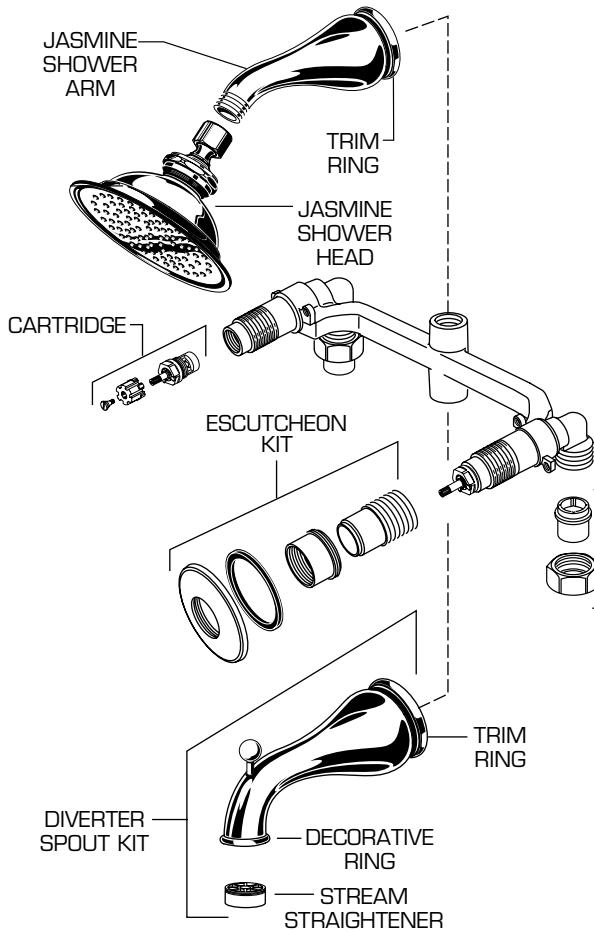

## TWO and THREE HANDLE BATH/SHOWER MODEL NUMBERS

**3630 SERIES 3621 SERIES  
3622 SERIES**

See C-42 for products manufactured before 01/01

★ Replace the "YYY" with appropriate finish code

CHROME	002
WHITE	020
BLK NICKEL/POL. BRASS	062 *
BLACK SMITH (PVD)	078
POL. BRASS	099
SATIN/POL. CHROME	221 *
SATIN	295
SATIN/POL. BRASS	297
CHROME/POL. BRASS	299

**\*NOTE: .062 AND .221 FINISHES ARE ONLY AVAILABLE ON 3630 SERIES FITTINGS**

REPAIR PARTS	DESCRIPTION	PART NUMBER ★	PKG QTY
Handle Parts	See Amarilis Jasmine & Iris Handles In Section E		
Faucet Parts	Cartridge	028610-0070A	1
	Transfer Valve Kit	012316-0070A	1
	Transfer Valve Seal Kit	012325-0070A	1
	Ground Joint Inlet	075060-0070A	1
	Escutcheon Kit	060453-YYY0A	1
	Trim Parts	Jasmine Tub Spout	066203-YYY0A
Jasmine Diverter Tub Spout		M950215-YYY0A	1
Decorative Ring (with O-Ring)		066119-YYY0A	1
Trim Ring		909719-YYY0A	1
Stream Straightener		028678-YYY0A	1
Jasmine Shower Head		M953570-YYY0A	1
Jasmine Shower Arm		M900507-YYY0A	1