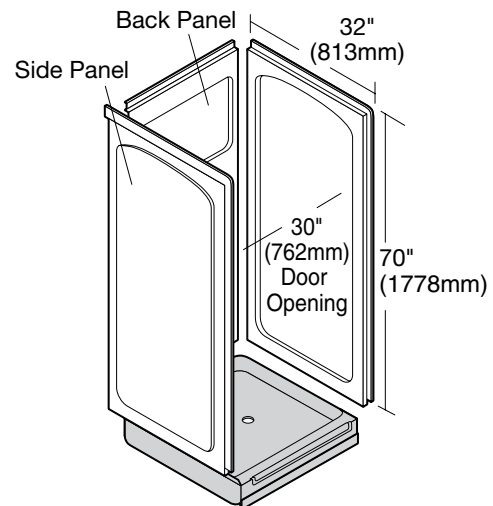

Shown with 3232Y1.ST
Shower Base