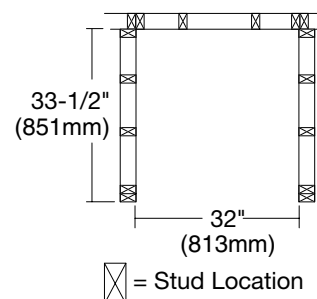

STUD LAYOUT