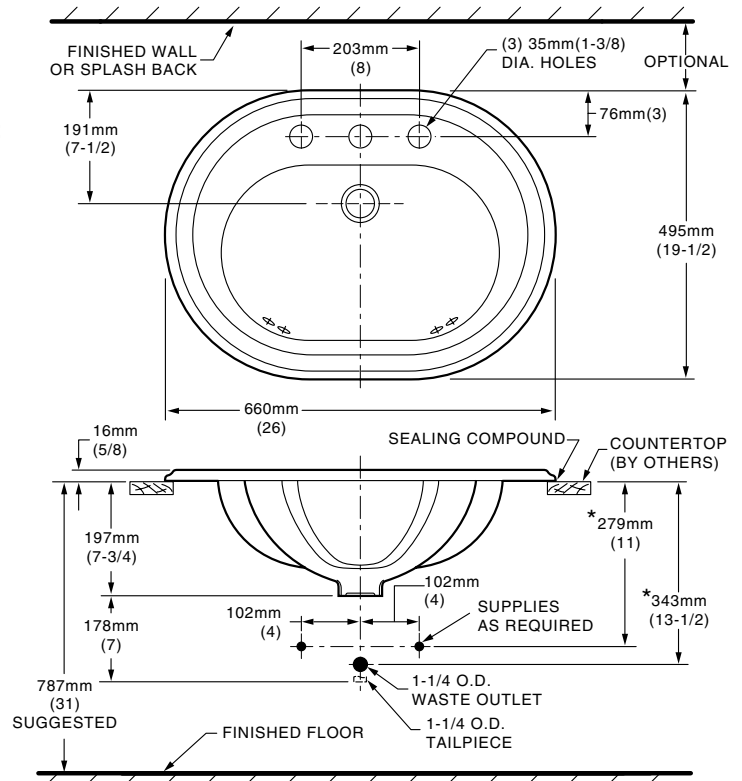

HERITAGE™ COUNTERTOP SINK

- Large, oval drop-in sink made from vitreous china
- Self-rimming with cutout template supplied
- Dual front overflow
- Large deck area (faucet not included)

- 0456.017** Faucet holes on 8" (203mm) centers (illustrated)
- 0456.013** Center hole only

Nominal Dimensions:

660 x 495mm
(26" x 19-1/2")

Bowl sizes:

457mm (18") wide
305mm (12") front to back
152mm (6") deep

Compliance Certifications - Meets or Exceeds the Following Specifications:

- ASME A112.19.2M for Vitreous China Fixtures

To Be Specified:

- Color: White Bone Linen
- Faucet*:
- Faucet Finish:
- Supplies:
- 1-1/4" Trap:

* See faucet section for additional models available

NOTES:

* DIMENSIONS SHOWN FOR LOCATION OF SUPPLIES AND "P" TRAP ARE SUGGESTED.

FOR COUNTERTOP CUTOUT AND INSTALLATION INSTRUCTIONS USE TEMPLATE SUPPLIED WITH SINK.
FITTINGS NOT INCLUDED WITH FIXTURE AND MUST BE ORDERED SEPARATELY.
SEALING COMPOUND SUPPLIED BY OTHERS.

IMPORTANT: Dimensions of fixtures are nominal and may vary within the range of tolerances established by ANSI Standard A112.19.2. These measurements are subject to change or cancellation. No responsibility is assumed for use of superseded or voided pages.