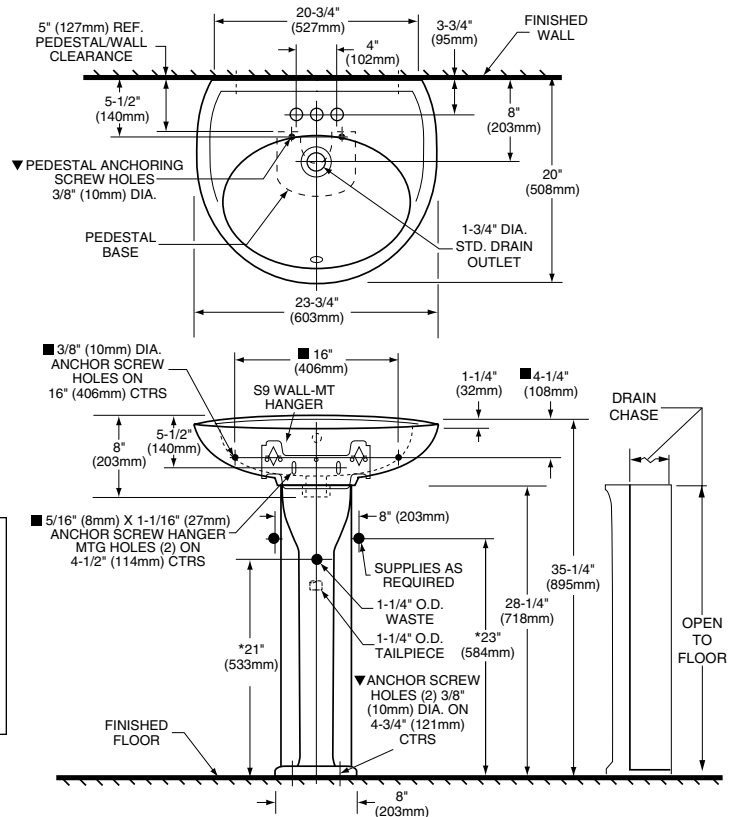

- 0113.411** Faucet holes on 4" (102mm) centers (Illustrated)
- 0113.811** Faucet holes on 8" (203mm) centers

Nominal Dimensions:

23-3/4" x 20" x 35-1/4"
(603 x 508 x 895mm)

Separate Components:

- 0113.404** Pedestal top 4" (102mm) centers
- 0113.808** Pedestal top 8" (203mm) centers
- 731100-400** Pedestal only

Bowl sizes:

18-1/2" (470mm) wide
12-1/2" (318mm) front to back
5-1/2" (127mm) deep

Compliance Certifications -

Meets or Exceeds the Following Specifications:

- ASME A112.19.2M for Vitreous China Fixtures

To Be Specified:

- Color: White Bone Linen Silver
- Faucet:
- Faucet Finish:
- Supplies:
- 1-1/4" Trap:

NOTES:
 * DIMENSIONS SHOWN FOR LOCATION OF SUPPLIES AND "P" TRAP ARE SUGGESTED.
 ▼ PEDESTAL ANCHORING SCREWS NOT INCLUDED.
 ■ SUITABLE FOR REINFORCEMENT ONLY, ACTUAL DIMENSIONS MUST BE TAKEN FROM FIXTURE.
 FITTINGS NOT INCLUDED AND MUST BE ORDERED SEPARATELY.
 PROVIDE SUITABLE REINFORCEMENT FOR ALL WALL SUPPORTS.
 INSTALLATION INSTRUCTIONS SUPPLIED WITH LAVATORY.

IMPORTANT: Dimensions of fixtures are nominal and may vary within the range of tolerances established by ANSI Standard A112.19.2. These measurements are subject to change or cancellation. No responsibility is assumed for use of superseded or voided pages.