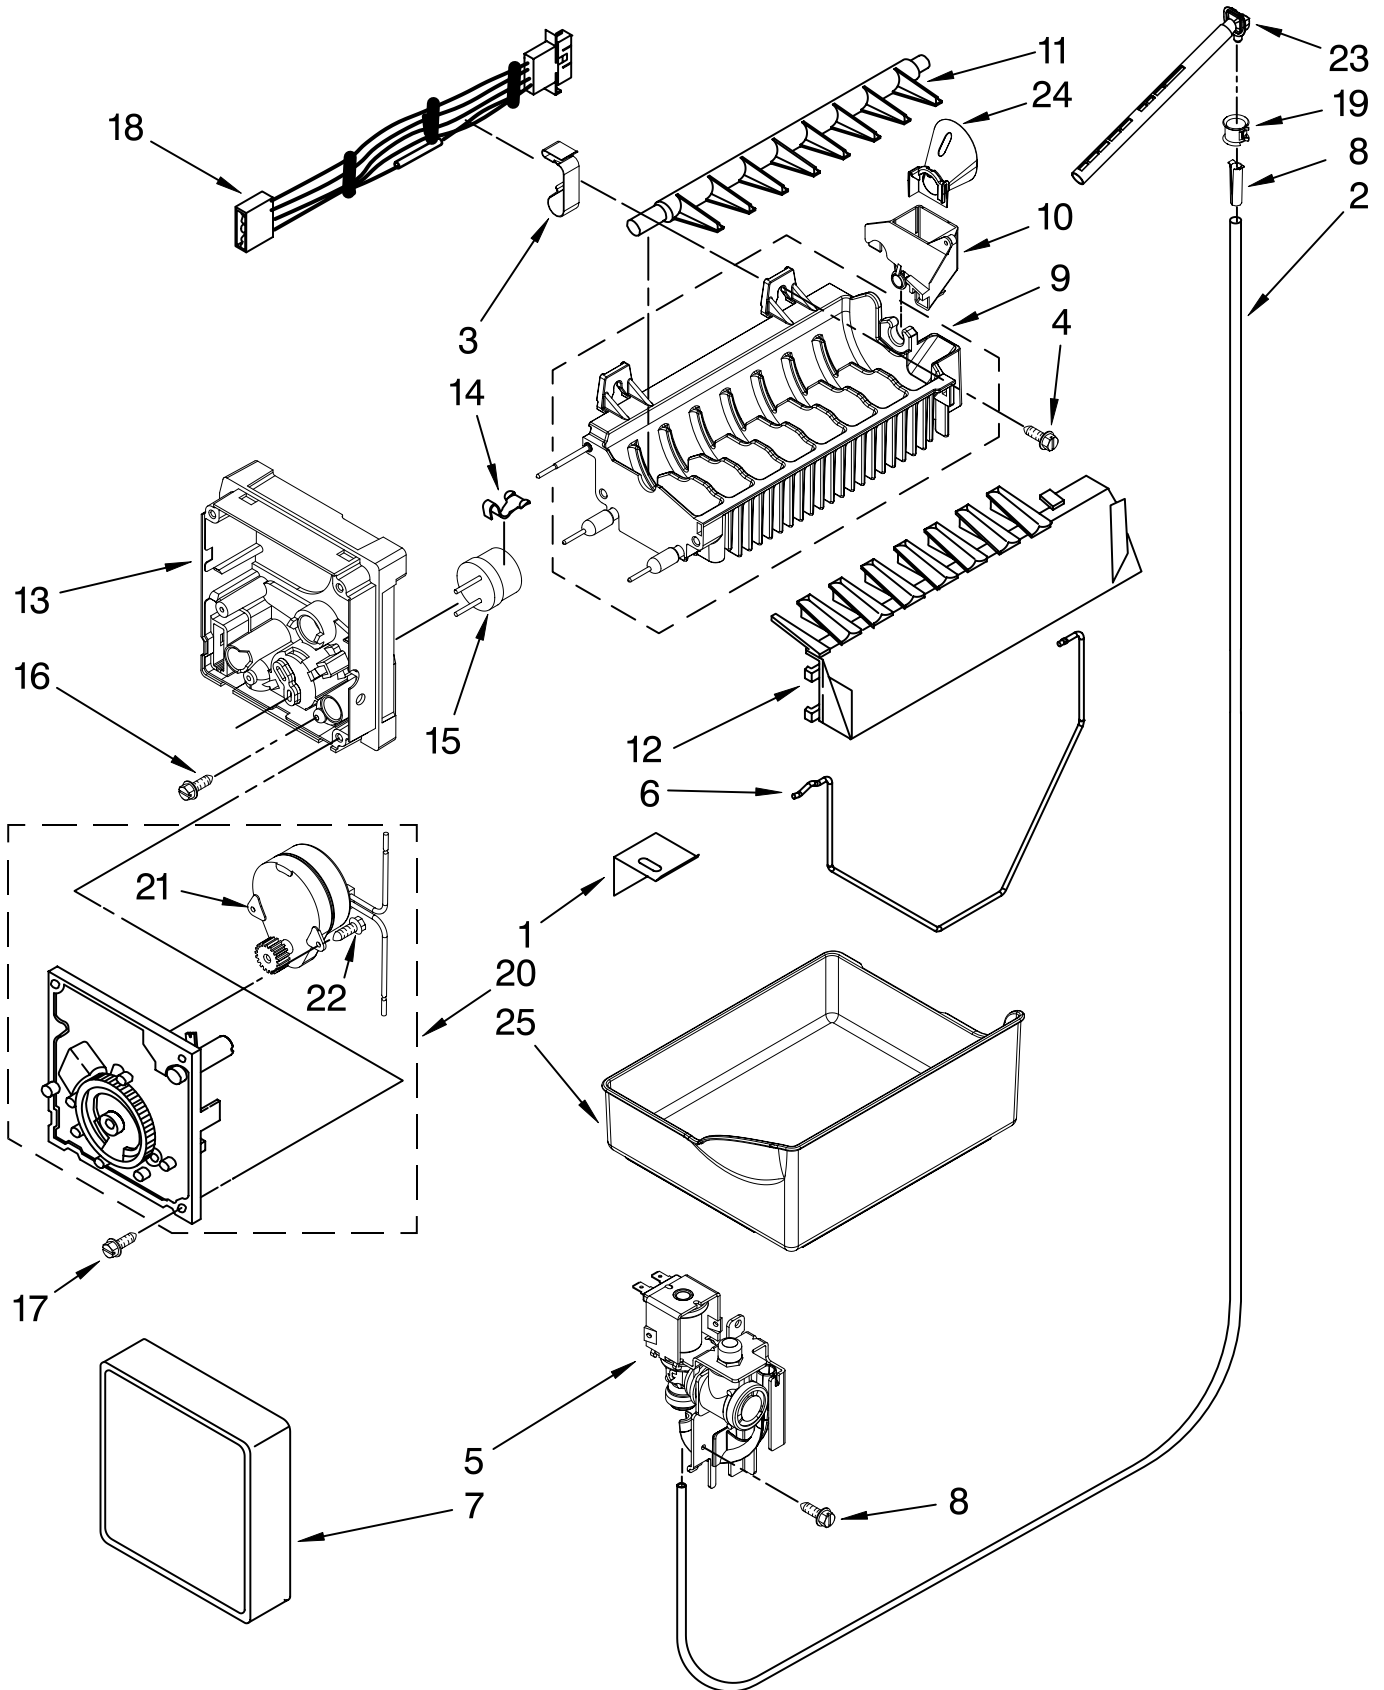

ICEMAKER PARTS

For Models: ABB2221FEW1, ABB2221FEB1
(White) (Black)

FOR ORDERING INFORMATION REFER TO PARTS PRICE LIST

ICEMAKER PARTS

For Models: ABB2221FEW1, ABB2221FEB1
(White) (Black)

Illus. No.	Part No.	DESCRIPTION
1	2256086	Bracket, Ice Maker
2	67003729	Tube, Plastic
3	67003932	Clamp
4	489276	Screw
5	67003753	Valve-Inlet
6	67004028	Arm-Shut Off
7	67004710	Cover, Front
8	A3223101	Insert, Tube
9	6282280	Mold & Heater Assembly (Also Order 542638)
10	628515	Cup Water fill
11	627843	Ejector
12	2182124	Ice Stripper
13	2194712	Support
14	2315522	Retainer
15	627985	Thermostat Order 542369 Cement Alumilastic)
16	8533917	Screw
17	489464	Screw
18	W10146389	Harness, Ice Maker
19	M0114003	Clip, Speed
20	626678	Module Assembly (Includes Items 21 & 22)
21	626684	Motor
22	489136	Screw
23	W10137519	Elbow, Fill Tube
24	67005603	Funnel, Fill Tube
25	67001255	Pan Ice
100	W10122519	Complete Ice Maker

FOR ORDERING INFORMATION REFER TO PARTS PRICE LIST