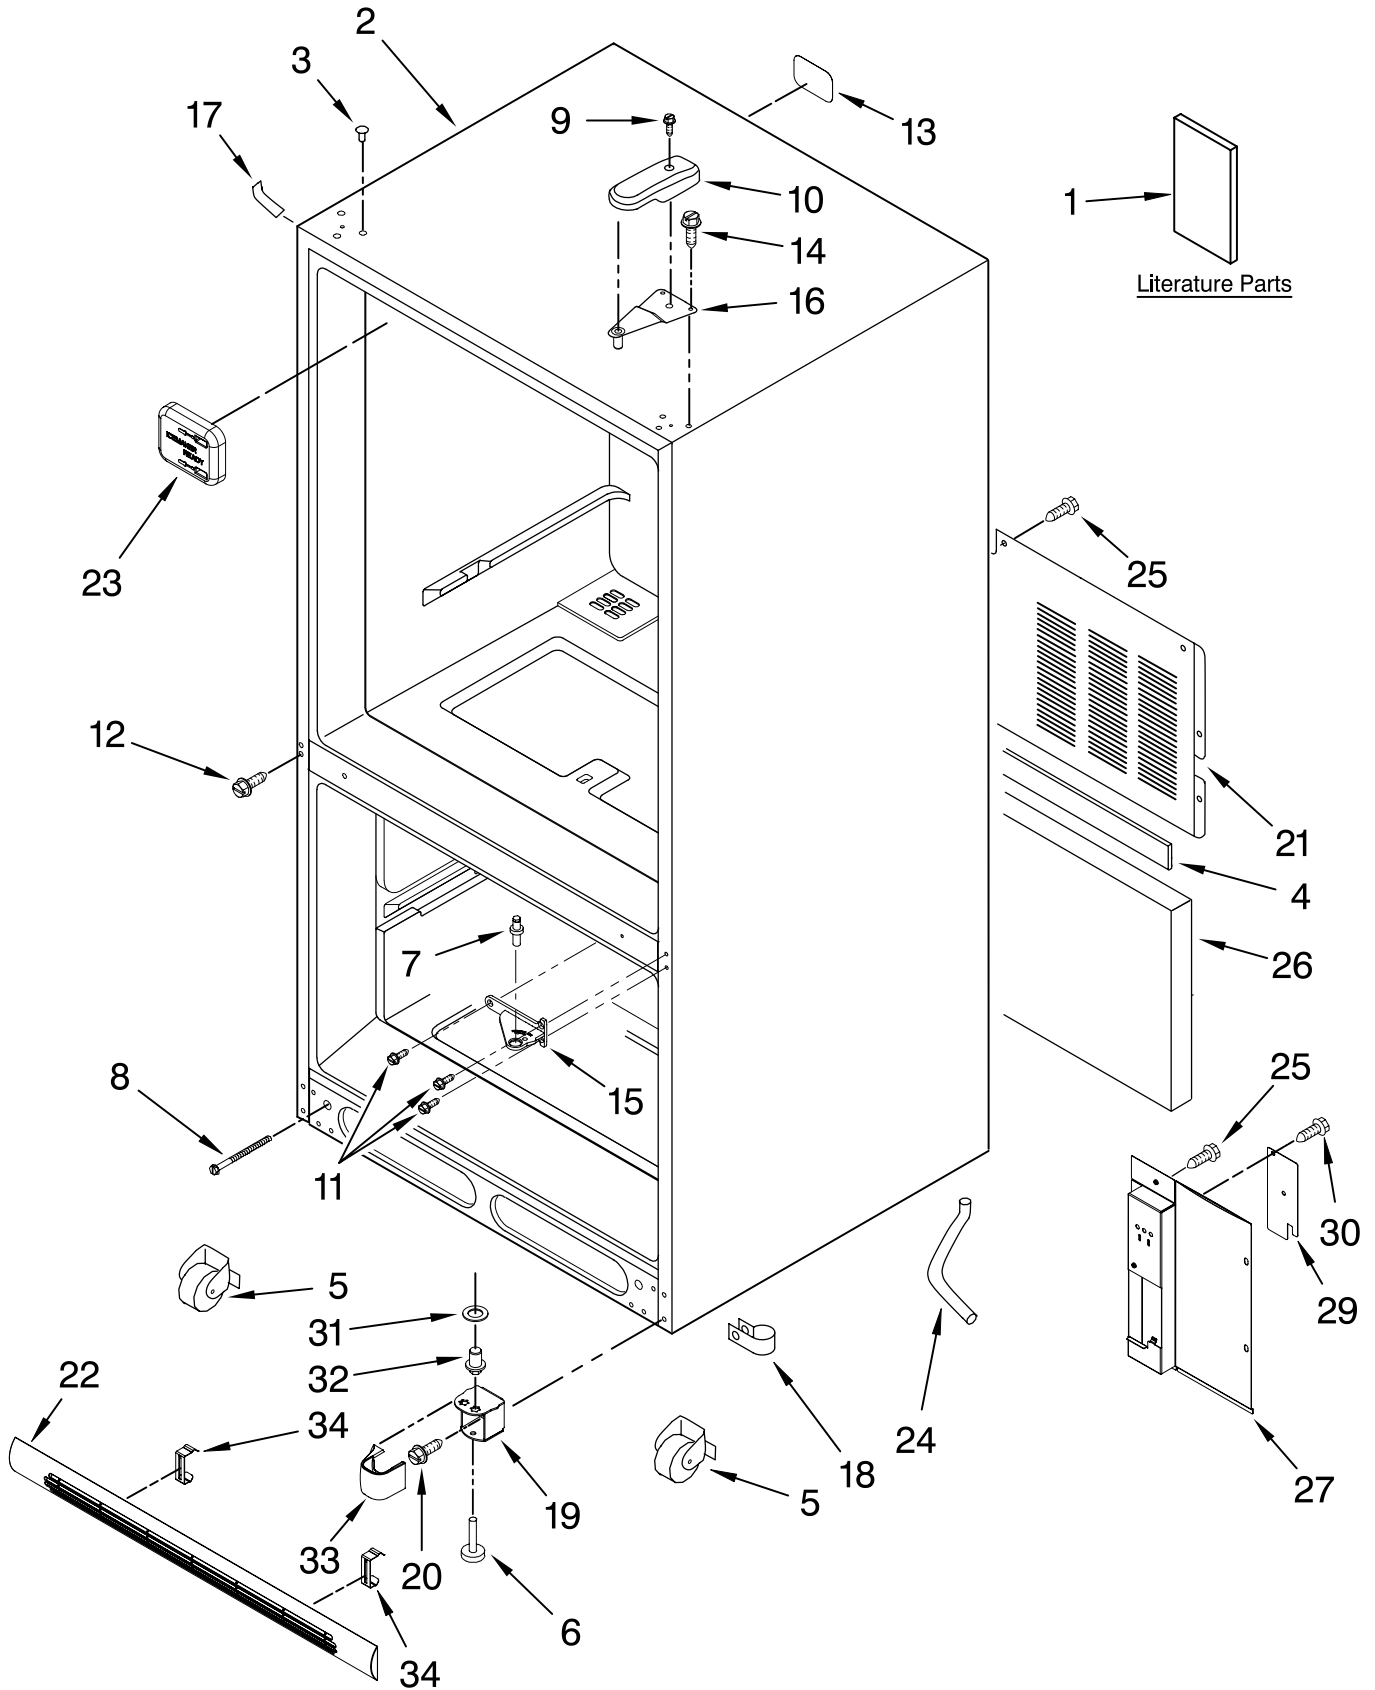

CABINET PARTS

For Models: ABB2221FEW1, ABB2221FEB1
(White) (Black)

REFRIGERATOR

FOR ORDERING INFORMATION REFER TO PARTS PRICE LIST

CABINET PARTS

For Models: ABB2221FEW1, ABB2221FEB1
(White) (Black)

Illus. No.	Part No.	DESCRIPTION
1		Literature Parts
	W10137539	Use & Care Guide
	W10123457	Energy Guide
	W10169671	Tech Sheet
2		Cabinet (Not a Servicable Part)
3		Plug, Button (3)
	67001130	White
	67001131	Black
4	B5759649	Gasket
5	67006118	Roller Assembly
6	67003868	Foot, Brake
7	67006744	Pin, Center Hinge
8	67006611	Bolt, Adjusting (Front Roller)
9	67006521	Screw
10		Cover, Hinge
	67001014	White
	67001012	Black
11	67005822	Screw
12	67006473	Screw
13	67005064	Label, FI Tb Plug
14	67006303	Screw
15		Hinge, Center
	67006960	White
	67007043	Black
16	12566604ED	Hinge, Top
17		Cover, Corner
	67003484	White
	67003485	Black
18	67001067	Clip, Drain
19	67001069	Hinge Bottom
20	67006564	Screw
21	67006101	Cover, Unit
22		Grille Assembly (Includes Clips)
	67002223	White
	67002224	Black
23	67001098	Cover, FI Tb
24	67001066	Tube, Drain
25	67006425	Screw (9)
26	67003796	Fiber, Acoustic
27	67001097	Cover, Water Valve
29	12479901	Plate, Cover
30	67006662	Screw
31	M0274057	Shim, Non Metal
32	67007018	Pin, Bottom Hinge
33		Cover, LWR Hinge
	12561901W	White
	12561901B	Black
34	12627302	Clip, Grille

Following Parts Not Illustrated

8170942 Clamp, Tube

FOR ORDERING INFORMATION REFER TO PARTS PRICE LIST

FREEZER LINER PARTS

For Models: ABB2221FEW1, ABB2221FEB1
(White) (Black)

FOR ORDERING INFORMATION REFER TO PARTS PRICE LIST