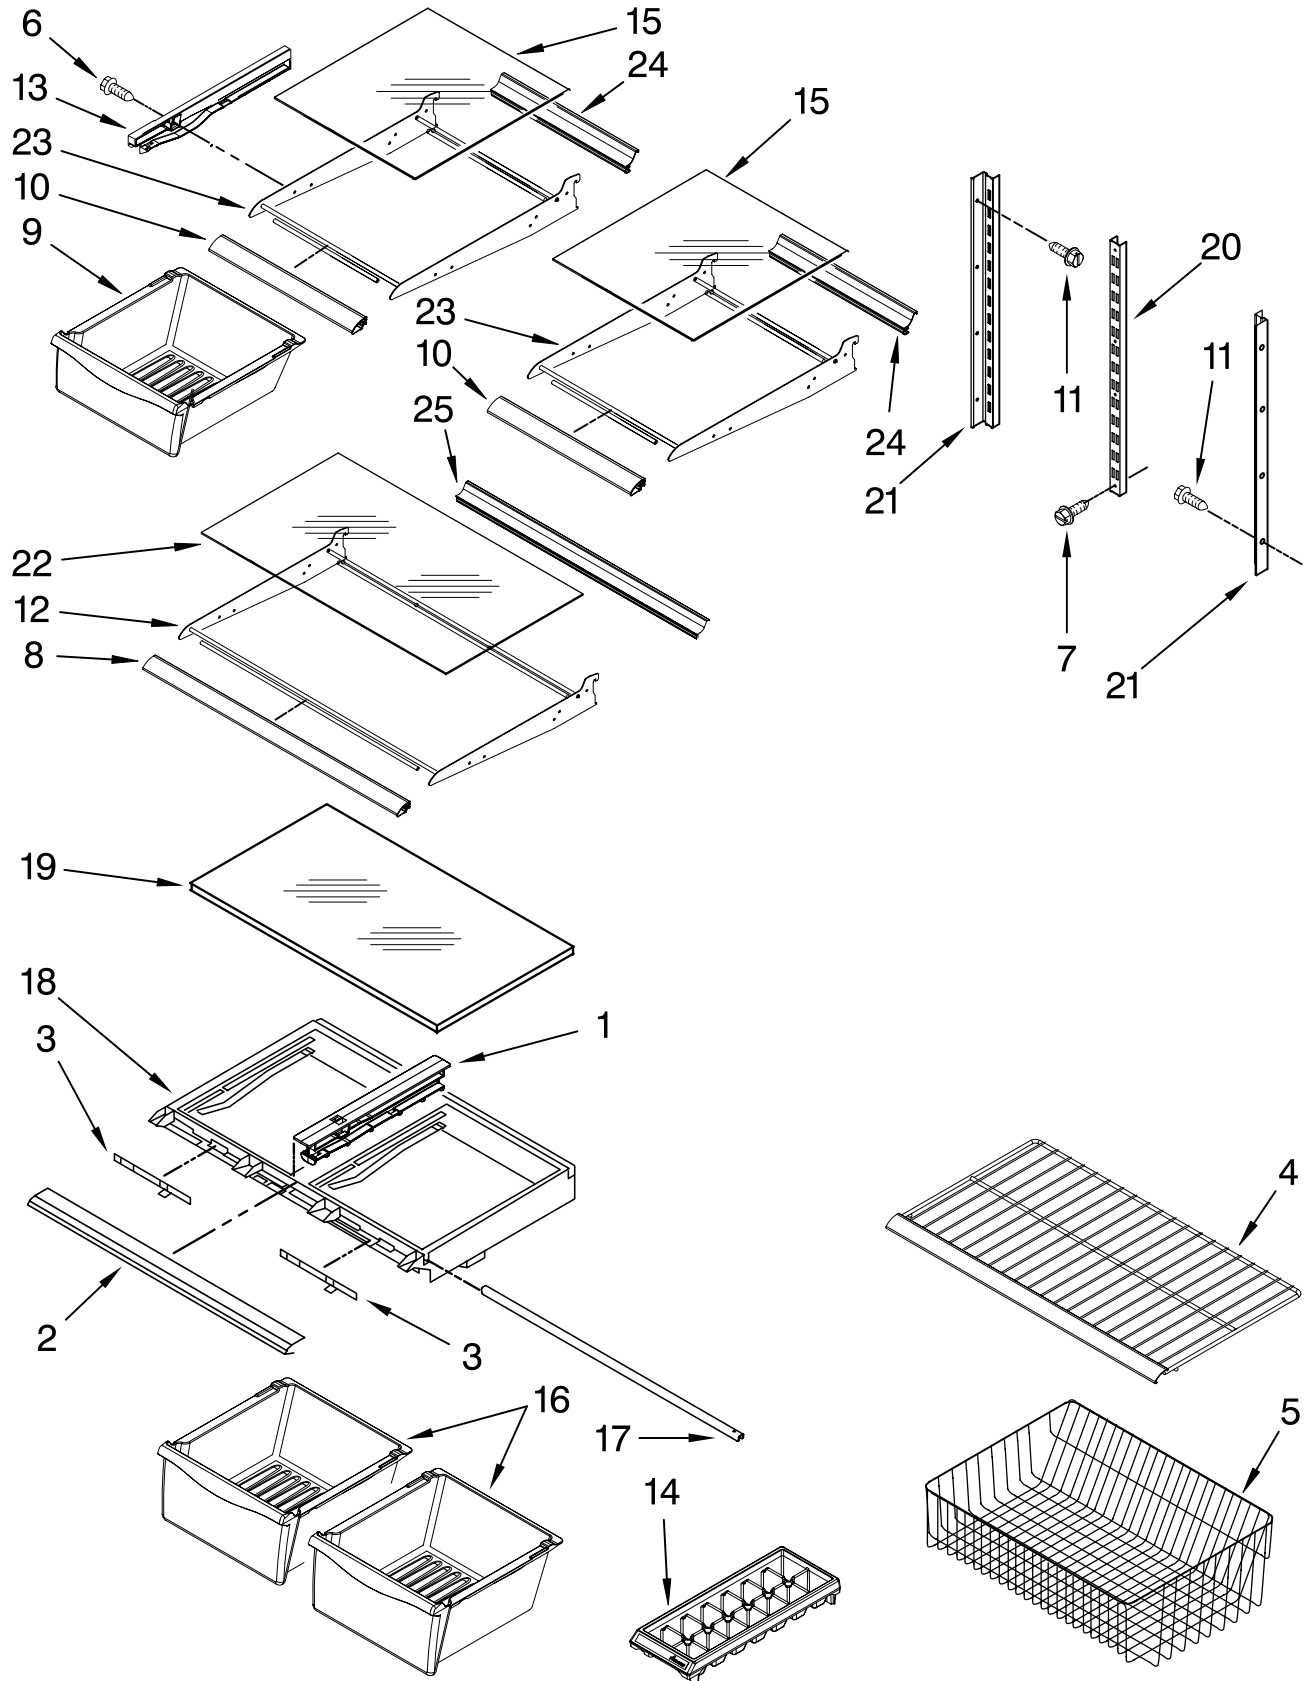

SHELF PARTS

For Models: ABB2221FEW1, ABB2221FEB1
(White) (Black)

FOR ORDERING INFORMATION REFER TO PARTS PRICE LIST

SHELF PARTS

For Models: ABB2221FEW1, ABB2221FEB1
(White) (Black)

Illus. No.	Part No.	DESCRIPTION
1	67001057	Rail, Center Crisper
2	67004420	Trim, Crisper
3	67005864	Slide, Humidity Control
4	67001075	Shelf, Freezer
5	12754804	Basket, Freezer (Lower)
6	67006626	Screw (12)
7	67006360	Screw
8	10459928	Trim, Front Full Shelf
9	67001314	Pan, Deli
10	10459927	Trim, Front (2)
11	67006400	Screw
12	10480412	Shelf, Full
13	67001054	Glide LH
	67001053	Glide RH
14	D7725402	Tray, Ice Cube
15	10370099	Glass, Shelf (2)
16	67002633	Crisper (2)
17	67001059	Brace, Crisper
18	67001056	Frame, Crisper
19	67006878	Glass, Crisper Cover
20	67001073	Ladder, Center
21	67001317	Ladder, Side
22	10460108	Glass, Full Shelf
23	10460107	Shelf (2)
24	10946008	Trim, Rear (2)
25	10459806	Trim, Rear Full Shelf

FOR ORDERING INFORMATION REFER TO PARTS PRICE LIST