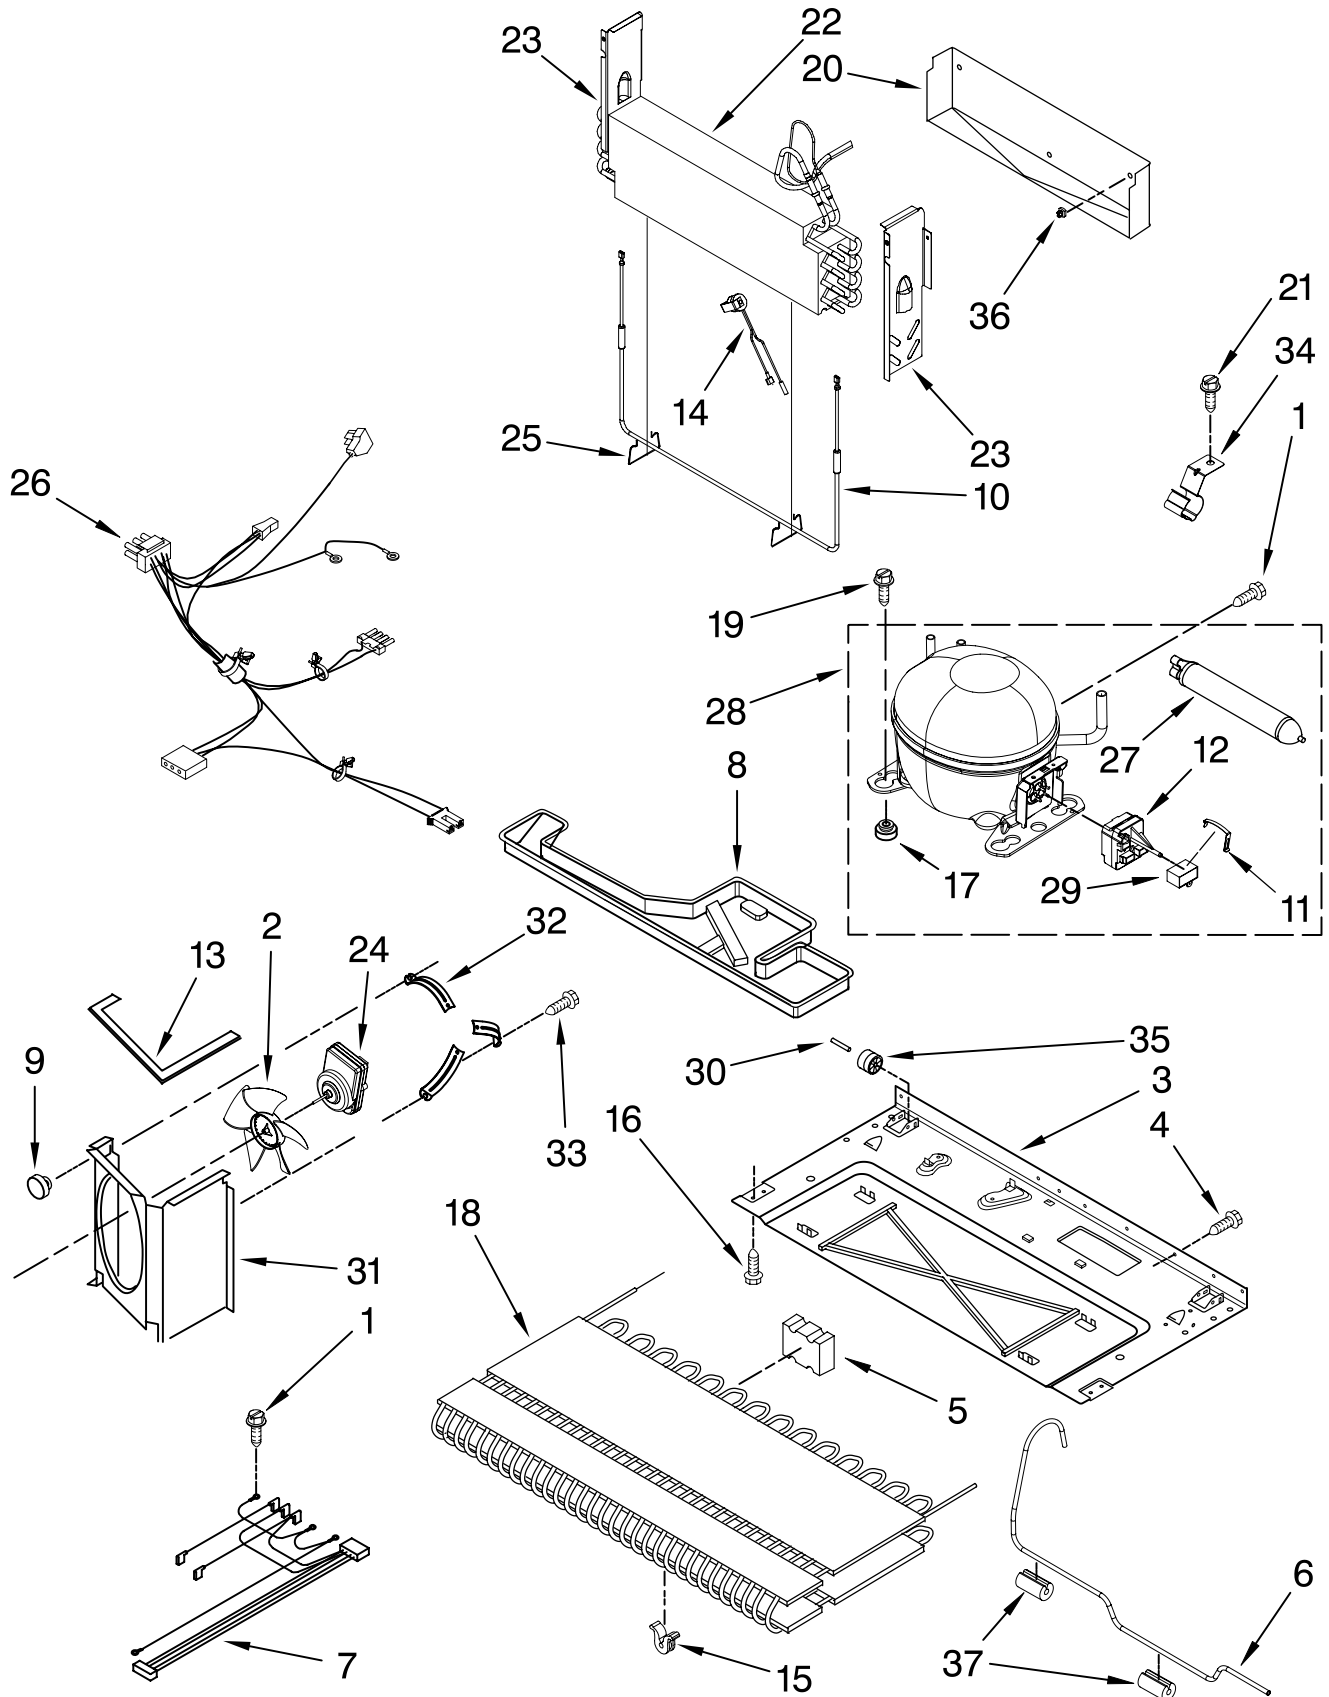

UNIT PARTS

For Models: ABB2221FEW1, ABB2221FEB1
(White) (Black)

FOR ORDERING INFORMATION REFER TO PARTS PRICE LIST

UNIT PARTS

For Models: ABB2221FEW1, ABB2221FEB1
(White) (Black)

Illus. No.	Part No.	DESCRIPTION	Illus. No.	Part No.	DESCRIPTION	Illus. No.	Part No.	DESCRIPTION
1	67006433	Screw	20	67001080	Tray, Drip	Following Parts Not Illustrated and Optional Parts Not Included		
2	W10162928	Blade, Fan	21	67006737	Screw			
3	67005744	Basepan	22	12001919	Evaporator			
4	67006425	Screw	23		Dam			
5	67005491	Block, Condenser		67001084	Right Side			
6	W10167036	Tube, Discharge		67001083	Left Side			
7	W10119855	Harness, Evap. Heater	24	67004432	Motor, Fan			
8	67004713	Drain Pan	25	10428101	Clip, Heater			
9	61004743	Grommet (3)	26	13060301	Harness, MC (Includes Power Cord)			
10	67001794	Evaporator Heater	27	23178454	Drier (Service)			
11	W10136415	Clip, Capacitor	28	W10130129	Compressor	978025		Valve, Access (1/4")
12	W10136414	Overload (Includes Relay)	29	2264017	Capacitor	978026		Valve, Access (5/16")
13	61003210	Gasket	30	67006434	Axle, Roller	978027		Valve, Access (3/8")
14	67003426	Thermostat	31	W10153406	Shroud	978028		Valve, Access (1/2")
15	W10137529	Grommet	32	67004953	Bracket, Fan Motor	978029		Valve, Access (5/8")
16	67006573	Screw	33	67004954	Screw	978030		Valve, Access (3/4")
17	67003493	Grommet (4)	34	10547003	Clip, Drier	876764		Valve, Access (3/16")
18	67006132	Condenser	35	67005149	Roller	REFRIGERANT CHARGE 5.00 Ozs. (R-134A)		
19	67006432	Screw	36	10623002	Clip, Evap			
			37	67005680	Grommet			

FOR ORDERING INFORMATION REFER TO PARTS PRICE LIST