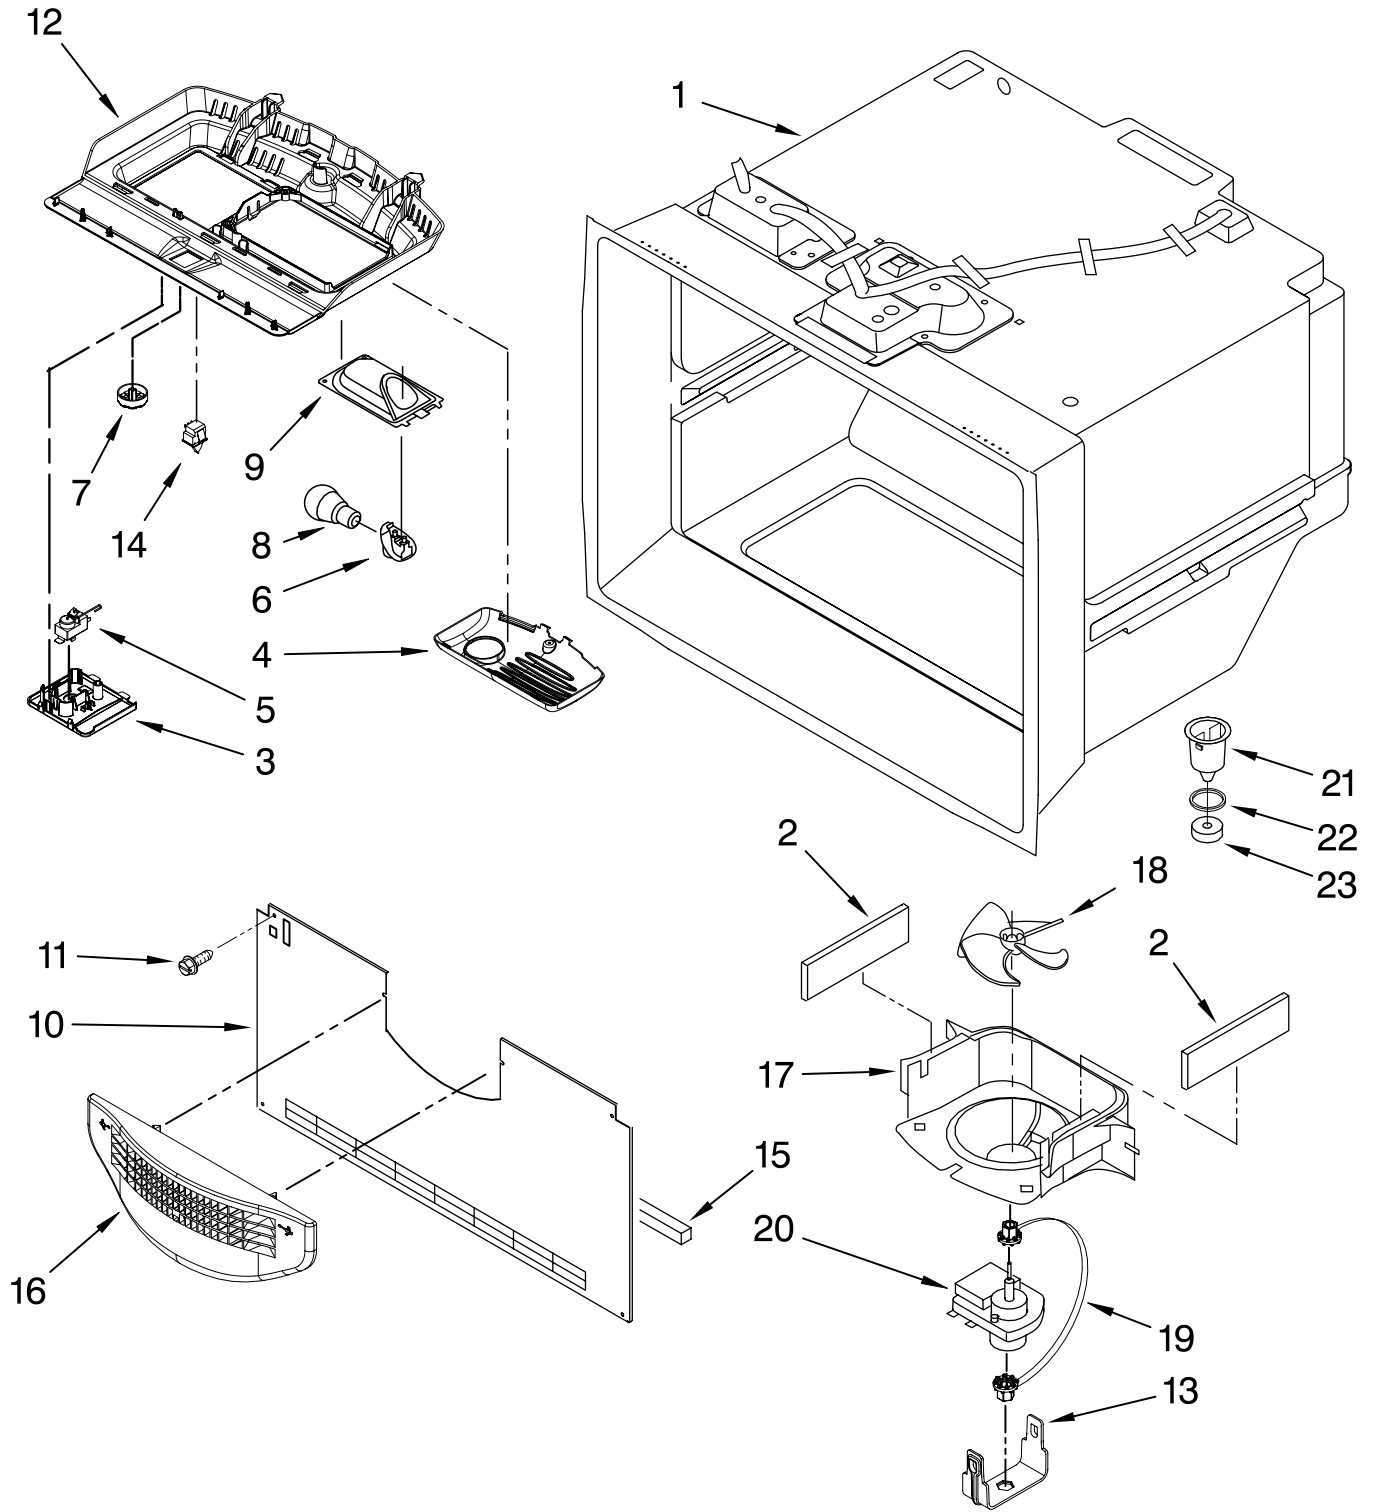

CABINET PARTS

For Models: ABB2221FEW1, ABB2221FEB1
(White) (Black)

REFRIGERATOR

FOR ORDERING INFORMATION REFER TO PARTS PRICE LIST

CABINET PARTS

For Models: ABB2221FEW1, ABB2221FEB1
(White) (Black)

Illus. No.	Part No.	DESCRIPTION
1		Literature Parts
	W10137539	Use & Care Guide
	W10123457	Energy Guide
	W10169671	Tech Sheet
2		Cabinet (Not a Servicable Part)
3		Plug, Button (3)
	67001130	White
	67001131	Black
4	B5759649	Gasket
5	67006118	Roller Assembly
6	67003868	Foot, Brake
7	67006744	Pin, Center Hinge
8	67006611	Bolt, Adjusting (Front Roller)
9	67006521	Screw
10		Cover, Hinge
	67001014	White
	67001012	Black
11	67005822	Screw
12	67006473	Screw
13	67005064	Label, FI Tb Plug
14	67006303	Screw
15		Hinge, Center
	67006960	White
	67007043	Black
16	12566604ED	Hinge, Top
17		Cover, Corner
	67003484	White
	67003485	Black
18	67001067	Clip, Drain
19	67001069	Hinge Bottom
20	67006564	Screw
21	67006101	Cover, Unit
22		Grille Assembly (Includes Clips)
	67002223	White
	67002224	Black
23	67001098	Cover, FI Tb
24	67001066	Tube, Drain
25	67006425	Screw (9)
26	67003796	Fiber, Acoustic
27	67001097	Cover, Water Valve
29	12479901	Plate, Cover
30	67006662	Screw
31	M0274057	Shim, Non Metal
32	67007018	Pin, Bottom Hinge
33		Cover, LWR Hinge
	12561901W	White
	12561901B	Black
34	12627302	Clip, Grille

Following Parts Not Illustrated

8170942 Clamp, Tube

FOR ORDERING INFORMATION REFER TO PARTS PRICE LIST

FREEZER LINER PARTS

For Models: ABB2221FEW1, ABB2221FEB1
(White) (Black)

FOR ORDERING INFORMATION REFER TO PARTS PRICE LIST