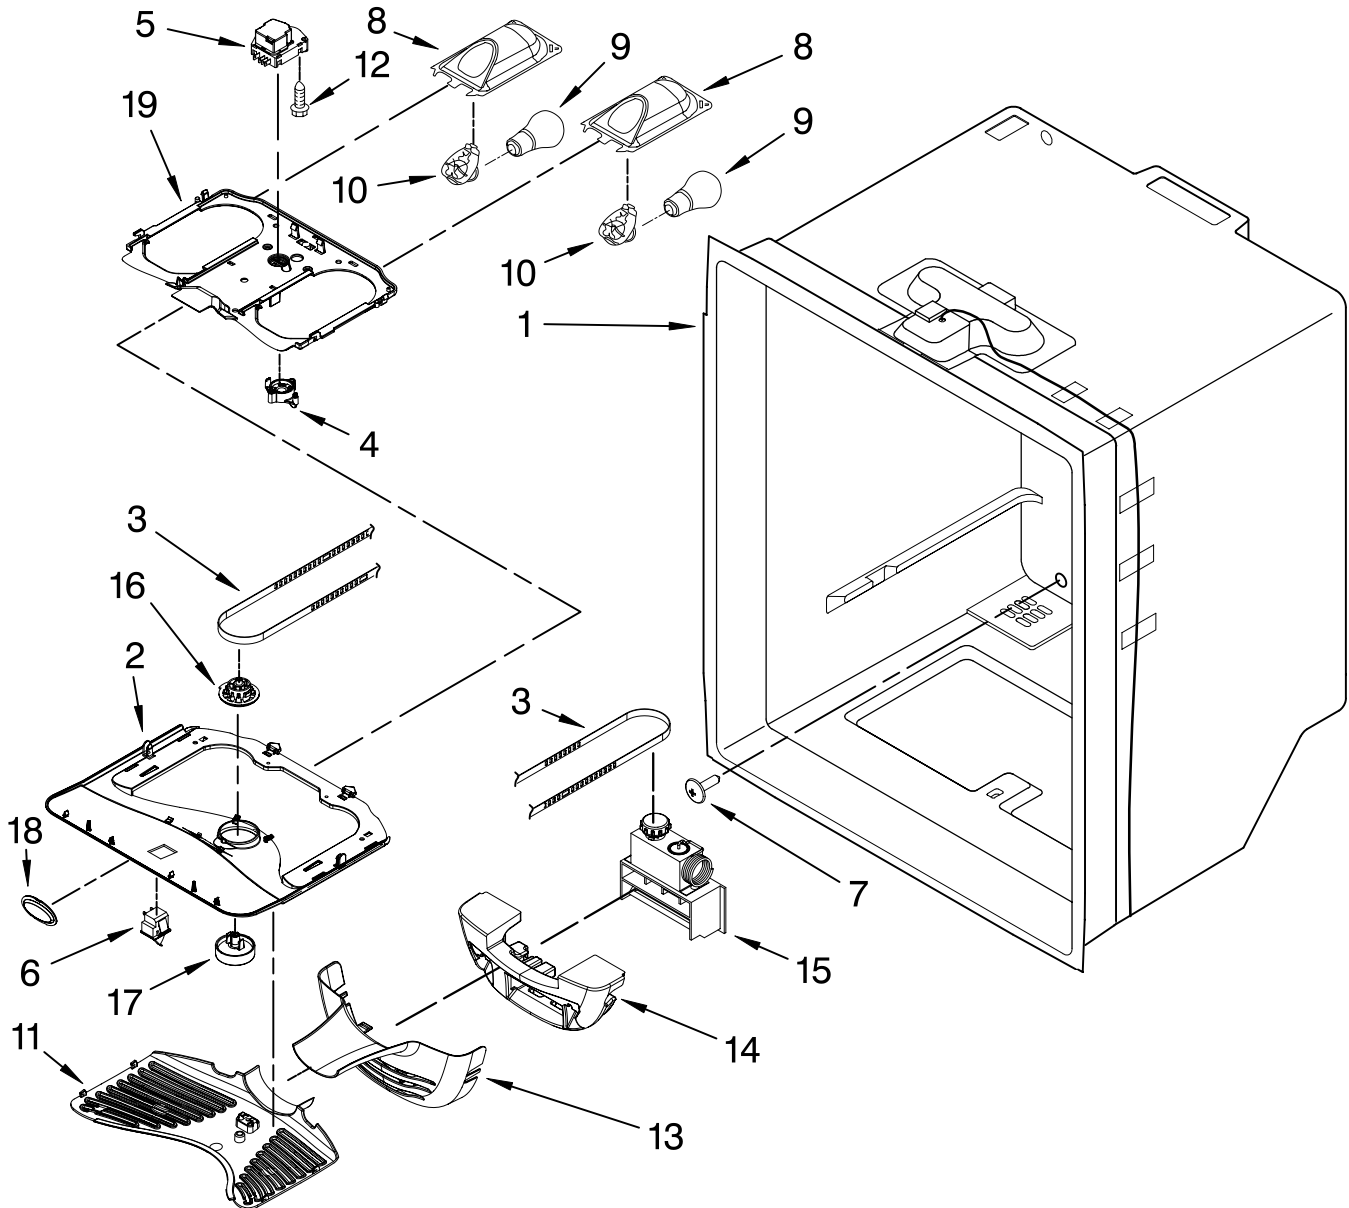

REFRIGERATOR LINER PARTS

For Models: ABB2221FEW1, ABB2221FEB1
(White) (Black)

Illus. No.	Part No.	DESCRIPTION
1		Liner (Not A Serviceable Part)
2	67003108	Module, Light
3	67001040	Belt, Damper
4	67001034	Tensioner, Belt
5	67001036	Timer, Defrost
6	C3680310	Switch, Light
7	M0310343	Plug, Button White
8	67001035	Housing, Light

Illus. No.	Part No.	DESCRIPTION
9	A0282812	Bulb, Light (2)
10	Y12570701	Socket, Light (2)
11	67002301	Cover Ref Light
12	12990514	Screw
13	67002000	Cover, Damper
14	67003803	Insulation
15	67003410	Damper, Gear Assembly
16	67001033	Knob, Gear

Illus. No.	Part No.	DESCRIPTION
17	67002512	Knob, Damper Upfront
18	67003104	Logo, Light
19	67002085	Pan, Timer Light Housing

Following Parts Not Illustrated

67001043 Harness, Controls (Refrigerator)

FOR ORDERING INFORMATION REFER TO PARTS PRICE LIST