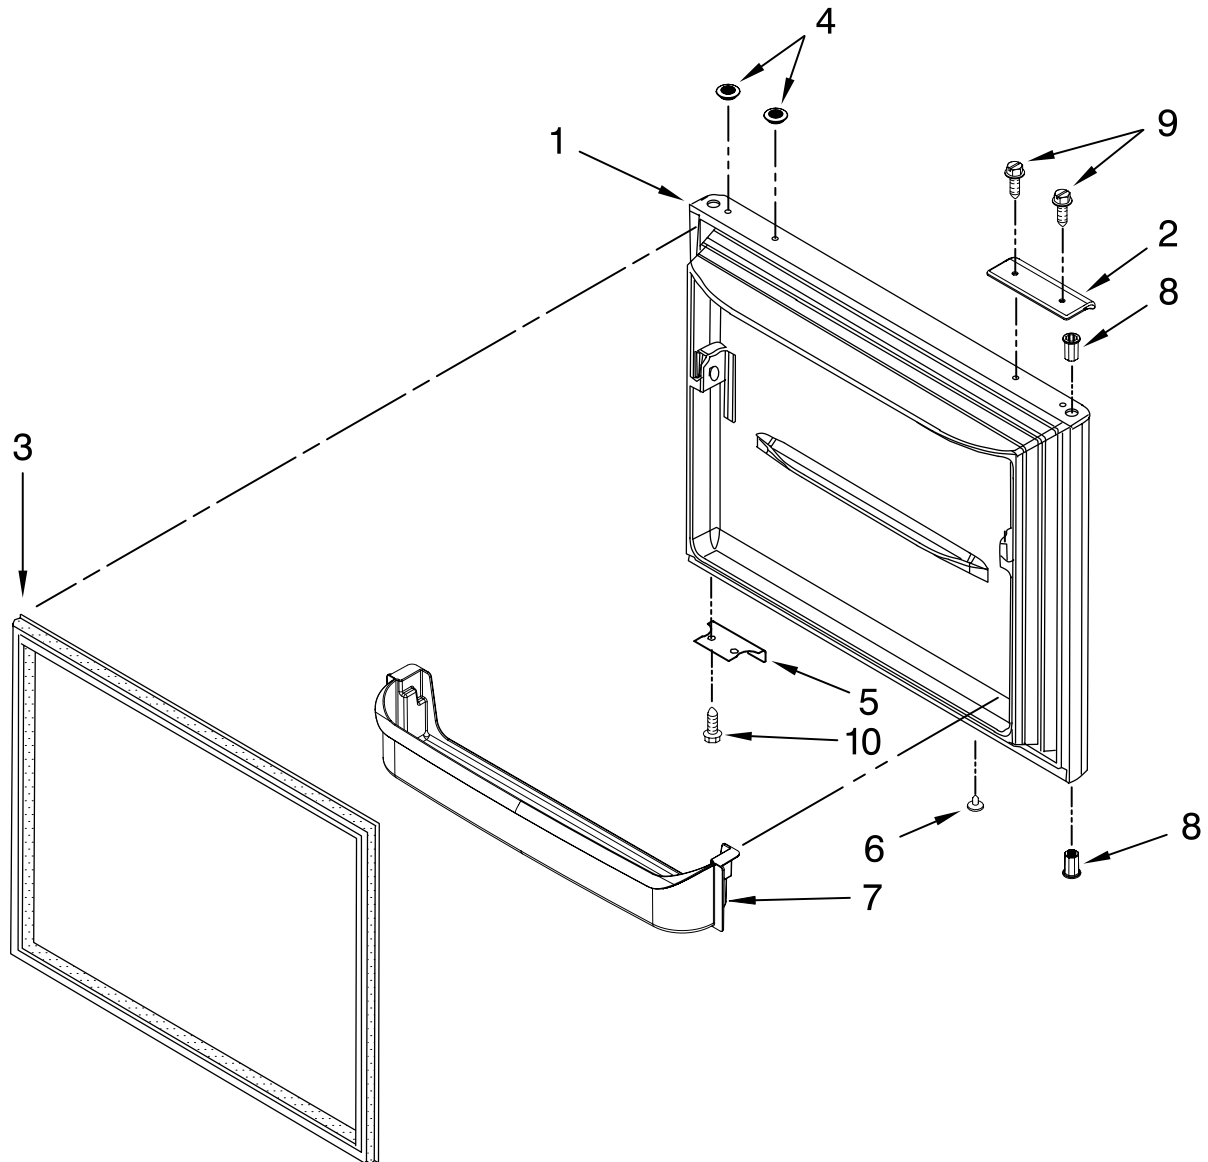

FREEZER DOOR PARTS

For Models: ABB2221FEW1, ABB2221FEB1
(White) (Black)

Illus. No.	Part No.	DESCRIPTION
1		Freezer Door (w/ Insulation)
	W10168717	White
	W10168719	Black
2		Handle
	67005140	White
	67005125	Black

Illus. No.	Part No.	DESCRIPTION
3		Door Gasket, Magnetic
	W10130894	White
	W10130587	Black
4		Plug, Hole
	67001130	White
	67001131	Black
5		Stop, Door
	67003779	White
	67003780	Black

Illus. No.	Part No.	DESCRIPTION
6		Plug, Button (2)
	10712401	White
	W10153326	Black
7	67003934	Retainer
8		Bushing
	67004977	White
	67004978	Black
9	67006831	Screw (2)
10	67006287	Screw (2)

FOR ORDERING INFORMATION REFER TO PARTS PRICE LIST