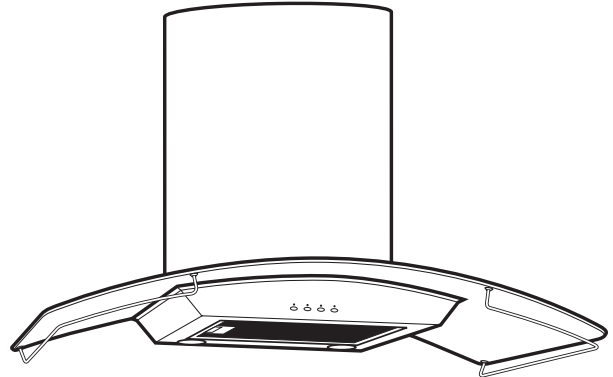

Barcelona® Collection Wall Mounted Range Hood

570 CFM/12.5 SONES @ 0.10" WG. HVI CERTIFIED 120 Volts, 2.8 amps, 60 hz.

• **Dimensions**

Overall bottom projection - 19¹¹/₁₆"
Height (less chimney) - 11¹/₈"
Available widths: 36" (35¹/₂")

• **Hood Body**

Brushed stainless steel with tempered glass.

• **Motor**

3 speed, permanently split capacitor motor. Rated 120 volts, 60 hz., 2.8 amps.

• **Lighting**

4 - Hi spot ES 16, 50 watt maximum halogen lights.

• **Ducting Options**

Vertical ducting: 6" round duct adapter complete with polymeric back draft damper ensuring quiet operation.
Ductless: Requires charcoal filter (not included).

• **Blower Wheel**

Dual inlet, electronically balanced polymeric centrifugal blower wheel, 5²⁷/₃₂" width 59 paddles.

• **Mounting**

Ceiling mounted with included mounting bracket. Install 20" to 30" from cooking surface.

• **Filters**

Grease Filter: Dishwasher safe, BCGF-01 (included).
Charcoal Filter: BCCF-01 (not included).

• **Available Finishes**

Stainless Steel.

ARAGON™ SERIES