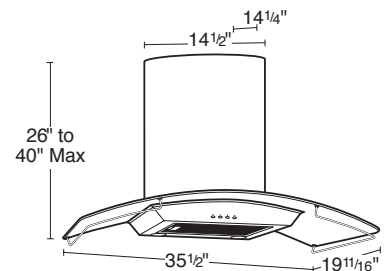

PERFORMANCE

	Static Pressure (inches of w.g.)								HVI Sones @ .1 SP	Fan Speed RPM	Power Watts
	0	0.1	0.25	0.5	0.75	1.0	1.5	2.0			
Air Flow - CFM	589	570	549	524	504	479	389	279	12.5	2560	502

PROJECT							ARCHITECT				
LOCATION							ENGINEER				
CONTRACTOR							SUBMITTED BY			DATE	
FAN NUMBER	MODEL NUMBER	CFM	IN W.G.	RPM	WATTS	AMPS	SONES	QTY	OPTIONAL EQUIPMENT & REMARKS		

U.S.: 820 Lincoln Drive
West Chester, Pennsylvania 19380-4466
Tel: (610) 692-7400 • 877-304-3785
Fax: (610) 696-8048

Canada: 110 Glidden Road
Brampton, Ontario L6T 2J3
Tel: (905) 456-2033
Fax: (905) 456-1015