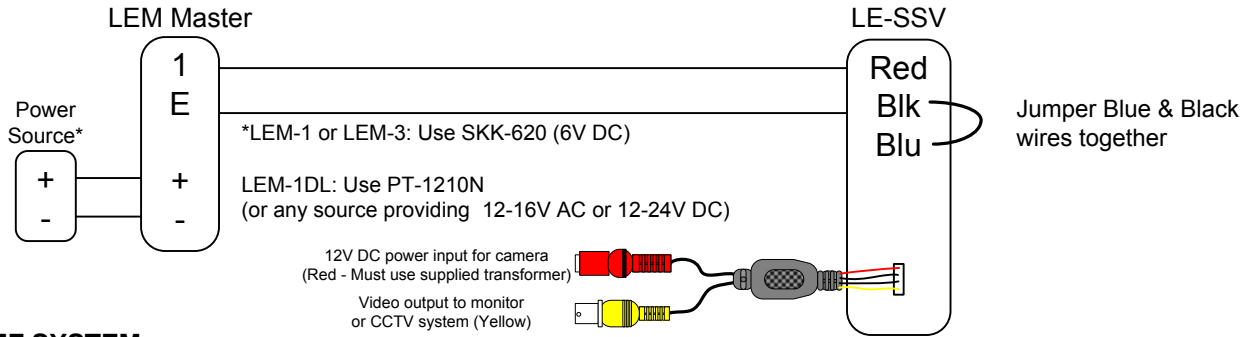

LE-SSV

Vandal Resistant Sub Station with built in Color Pinhole Camera for use with AP-M, LAF-C, LDF-C, LEF, LEM, MP-S Systems

- INSTRUCTIONS -

The LE-SSV is a 2-gang stainless steel vandal proof and weather resistant sub station designed for use with the systems listed above. It is constructed of 12 gauge stainless steel and has a stand alone color camera built in. The unit either flush mounts into a 2-gang box, or surface mounts using the SBX-2G. Each unit includes a 12V DC power transformer for the camera, tamper proof screws, and a tool for installation.

INSTALLATION:

1. For flush mounting, install sub station in standard 2-gang electrical box with minimum 2-1/2" depth.
2. For surface mounting, use the SBX-2G surface mount enclosure (sold separately).
3. **Only the 12V DC power supply included should be used to power the LE-SSV camera.**
4. **IMPORTANT!** These units are designed for use in normal weather conditions, and to allow drainage and evaporation of moisture that naturally gets into the unit. **Do not apply caulking or silicone sealant around the unit when installing, and do not use weather stripping around the perimeter of the box when mounting.** If sealing the unit is required, the bottom must remain unsealed. Sealing the unit will prevent or inhibit moisture from dissipating from inside the unit, which may cause corrosion or deterioration of the internal components over time.

The view achieved if the subject is 20" from the camera is: 18" Vertically and 26½" Horizontally

Transparent corner shadowing on the picture is normal.

WIRING DIAGRAMS:

LEM SYSTEM:

LEF SYSTEM:

MP-S SYSTEM:

AP-M SYSTEM:

LE-SSV BACK VIEW:

Intercom wiring must be run at least 20" away from any AC wiring, fluorescent lighting, dimmer switches, or any other electronic device that may cause interference.

SPECIFICATIONS: