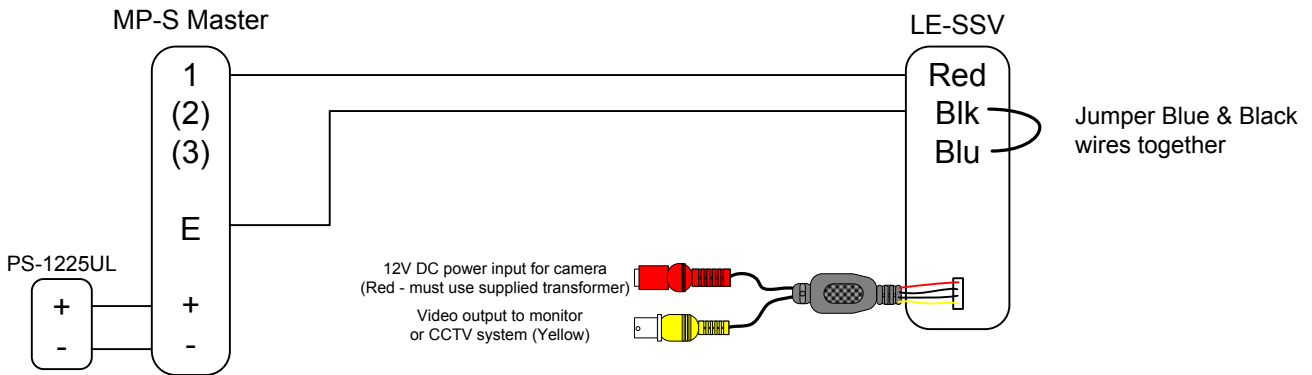

LE-SSV

Vandal Resistant Sub Station with built in Color Pinhole Camera for use with AP-M, LAF-C, LDF-C, LEF, LEM, MP-S Systems

- INSTRUCTIONS -

The LE-SSV is a 2-gang stainless steel vandal proof and weather resistant sub station designed for use with the systems listed above. It is constructed of 12 gauge stainless steel and has a stand alone color camera built in. The unit either flush mounts into a 2-gang box, or surface mounts using the SBX-2G. Each unit includes a 12V DC power transformer for the camera, tamper proof screws, and a tool for installation.

INSTALLATION:

1. For flush mounting, install sub station in standard 2-gang electrical box with minimum 2-1/2" depth.
2. For surface mounting, use the SBX-2G surface mount enclosure (sold separately).
3. **Only the 12V DC power supply included should be used to power the LE-SSV camera.**
4. **IMPORTANT!** These units are designed for use in normal weather conditions, and to allow drainage and evaporation of moisture that naturally gets into the unit. **Do not apply caulking or silicone sealant around the unit when installing, and do not use weather stripping around the perimeter of the box when mounting.** If sealing the unit is required, the bottom must remain unsealed. Sealing the unit will prevent or inhibit moisture from dissipating from inside the unit, which may cause corrosion or deterioration of the internal components over time.

The view achieved if the subject is 20" from the camera is: 18" Vertically and 26½" Horizontally

Transparent corner shadowing on the picture is normal.

WIRING DIAGRAMS:

LEM SYSTEM:

LEF SYSTEM:

MP-S SYSTEM:

AP-M SYSTEM:

LE-SSV BACK VIEW:

Intercom wiring must be run at least 20" away from any AC wiring, fluorescent lighting, dimmer switches, or any other electronic device that may cause interference.

SPECIFICATIONS: