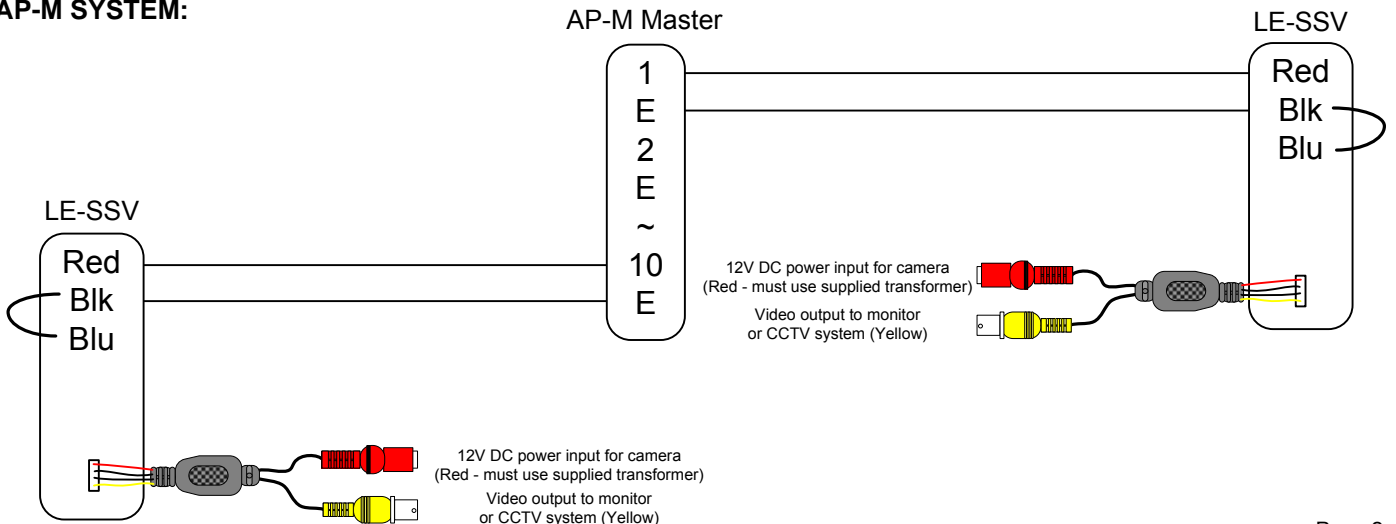

AP-M SYSTEM: