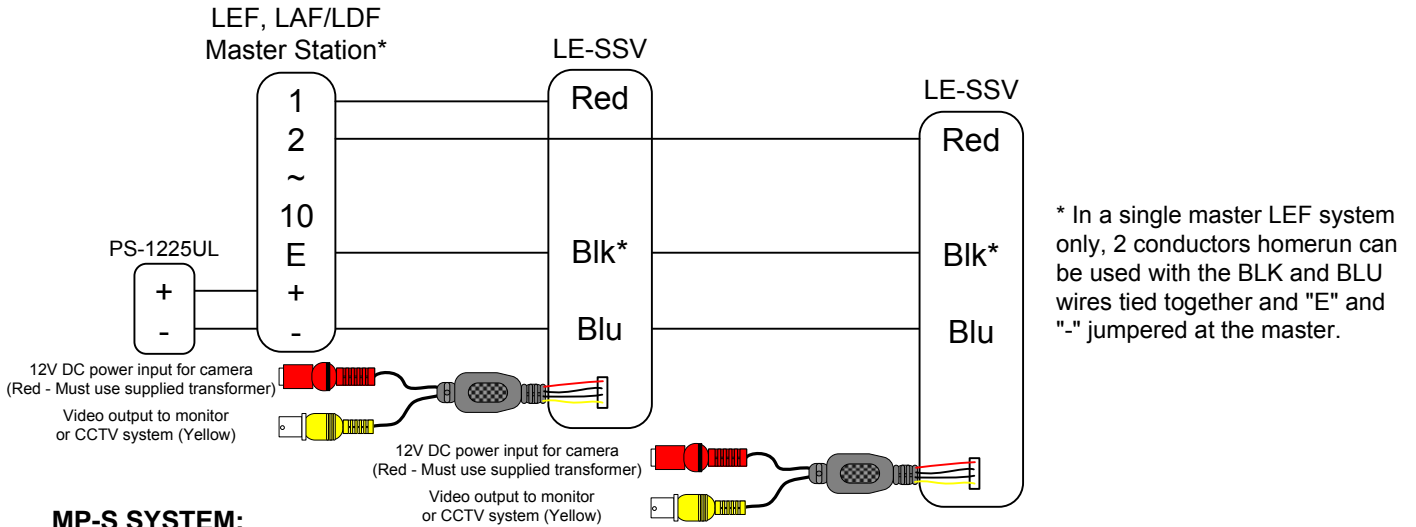

LEF SYSTEM:

MP-S SYSTEM: