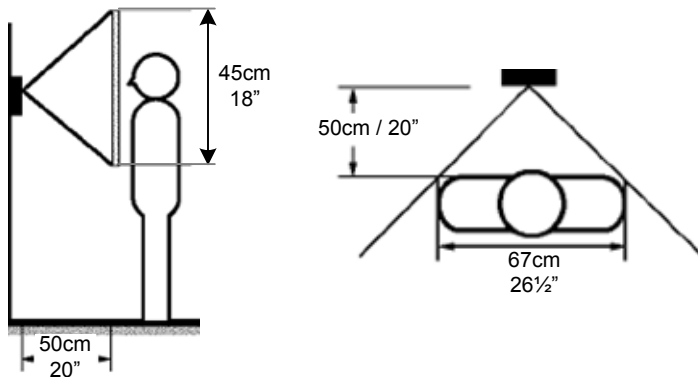

LE-SSV

Vandal Resistant Sub Station with built in Color Pinhole Camera for use with AP-M, LAF-C, LDF-C, LEF, LEM, MP-S Systems

- INSTRUCTIONS -

The LE-SSV is a 2-gang stainless steel vandal proof and weather resistant sub station designed for use with the systems listed above. It is constructed of 12 gauge stainless steel and has a stand alone color camera built in. The unit either flush mounts into a 2-gang box, or surface mounts using the SBX-2G. Each unit includes a 12V DC power transformer for the camera, tamper proof screws, and a tool for installation.

INSTALLATION:

1. For flush mounting, install sub station in standard 2-gang electrical box with minimum 2-1/2" depth.
2. For surface mounting, use the SBX-2G surface mount enclosure (sold separately).
3. **Only the 12V DC power supply included should be used to power the LE-SSV camera.**
4. **IMPORTANT!** These units are designed for use in normal weather conditions, and to allow drainage and evaporation of moisture that naturally gets into the unit. **Do not apply caulking or silicone sealant around the unit when installing, and do not use weather stripping around the perimeter of the box when mounting.** If sealing the unit is required, the bottom must remain unsealed. Sealing the unit will prevent or inhibit moisture from dissipating from inside the unit, which may cause corrosion or deterioration of the internal components over time.

The view achieved if the subject is 20" from the camera is: 18" Vertically and 26½" Horizontally

Transparent corner shadowing on the picture is normal.

WIRING DIAGRAMS:

LEM SYSTEM:

LEF SYSTEM:

MP-S SYSTEM: