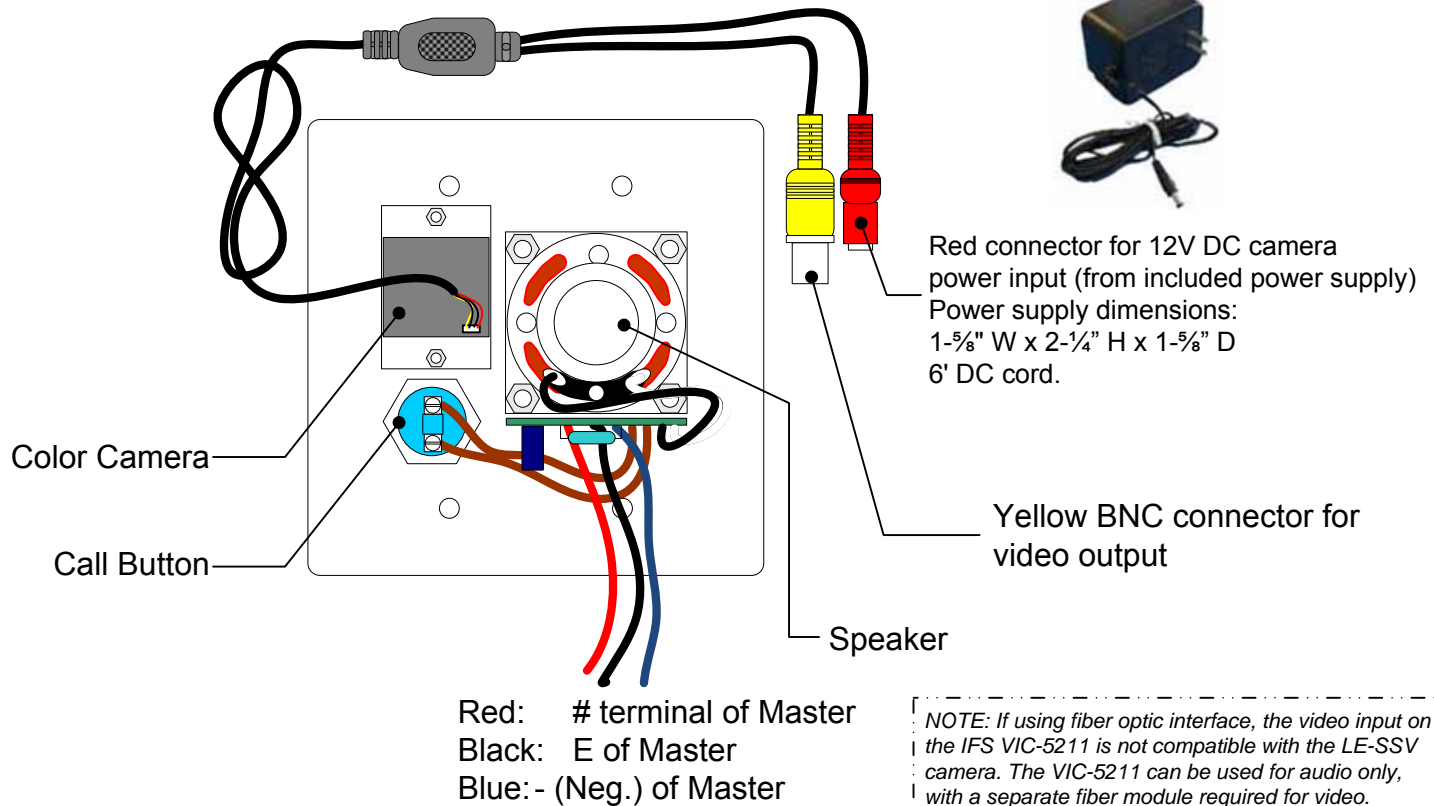

LE-SSV

Vandal Resistant Sub Station with built in Color Pinhole Camera for use with AP-M, LAF-C, LDF-C, LEF, LEM, MP-S Systems

- INSTRUCTIONS -

The LE-SSV is a 2-gang stainless steel vandal proof and weather resistant sub station designed for use with the systems listed above. It is constructed of 12 gauge stainless steel and has a stand alone color camera built in. The unit either flush mounts into a 2-gang box, or surface mounts using the SBX-2G. Each unit includes a 12V DC power transformer for the camera, tamper proof screws, and a tool for installation.

INSTALLATION:

1. For flush mounting, install sub station in standard 2-gang electrical box with minimum 2-1/2" depth.
2. For surface mounting, use the SBX-2G surface mount enclosure (sold separately).
3. **Only the 12V DC power supply included should be used to power the LE-SSV camera.**
4. **IMPORTANT!** These units are designed for use in normal weather conditions, and to allow drainage and evaporation of moisture that naturally gets into the unit. **Do not apply caulking or silicone sealant around the unit when installing, and do not use weather stripping around the perimeter of the box when mounting.** If sealing the unit is required, the bottom must remain unsealed. Sealing the unit will prevent or inhibit moisture from dissipating from inside the unit, which may cause corrosion or deterioration of the internal components over time.

The view achieved if the subject is 20" from the camera is: 18" Vertically and 26½" Horizontally

Transparent corner shadowing on the picture is normal.

WIRING DIAGRAMS:

LEM SYSTEM:

LEF SYSTEM:

MP-S SYSTEM:

AP-M SYSTEM:

LE-SSV BACK VIEW:

Intercom wiring must be run at least 20" away from any AC wiring, fluorescent lighting, dimmer switches, or any other electronic device that may cause interference.

SPECIFICATIONS: