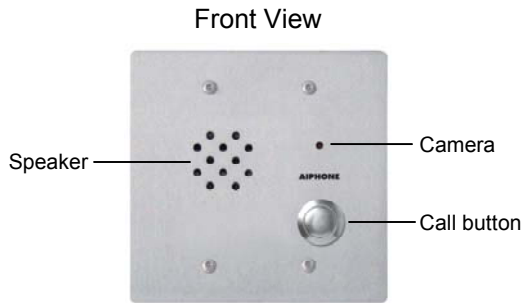

LE-SSV

Vandal Resistant Sub Station with built in Color Pinhole Camera for use with AP-M, LAF-C, LDF-C, LEF, LEM, MP-S Systems

- INSTRUCTIONS -

The LE-SSV is a 2-gang stainless steel vandal proof and weather resistant sub station designed for use with the systems listed above. It is constructed of 12 gauge stainless steel and has a stand alone color camera built in. The unit either flush mounts into a 2-gang box, or surface mounts using the SBX-2G. Each unit includes a 12V DC power transformer for the camera, tamper proof screws, and a tool for installation.

INSTALLATION:

1. For flush mounting, install sub station in standard 2-gang electrical box with minimum 2-1/2" depth.
2. For surface mounting, use the SBX-2G surface mount enclosure (sold separately).
3. **Only the 12V DC power supply included should be used to power the LE-SSV camera.**
4. **IMPORTANT!** These units are designed for use in normal weather conditions, and to allow drainage and evaporation of moisture that naturally gets into the unit. **Do not apply caulking or silicone sealant around the unit when installing, and do not use weather stripping around the perimeter of the box when mounting.** If sealing the unit is required, the bottom must remain unsealed. Sealing the unit will prevent or inhibit moisture from dissipating from inside the unit, which may cause corrosion or deterioration of the internal components over time.

The view achieved if the subject is 20" from the camera is: 18" Vertically and 26½" Horizontally

Transparent corner shadowing on the picture is normal.

WIRING DIAGRAMS:

LEM SYSTEM:

LEF SYSTEM:

MP-S SYSTEM: