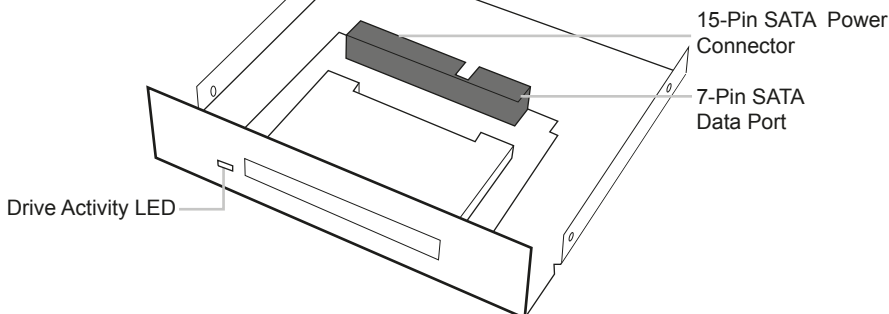

ADSACFASTB

v5.1.11

Technical Support

If you need any assistance to get your unit functioning properly, please have your product information ready and contact Addonics Technical Support at:

Hours: 8:30 am - 6:00 pm PST

Phone: 408-453-6212

Email: <http://www.addonics.com/support/query/>

Download from [Www.Somanuals.com](http://www.Somanuals.com). All Manuals Search And Download.