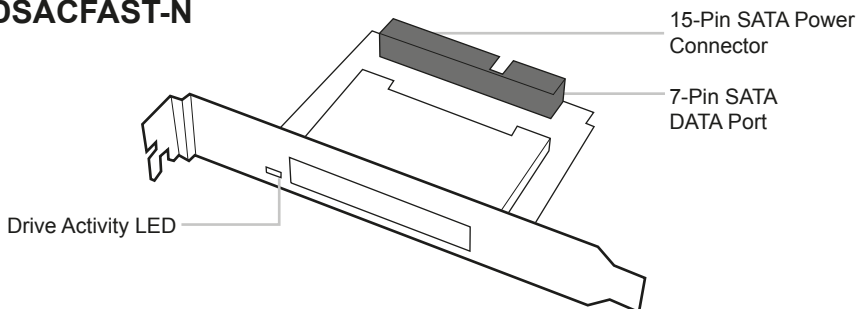

ADSACFAST-N