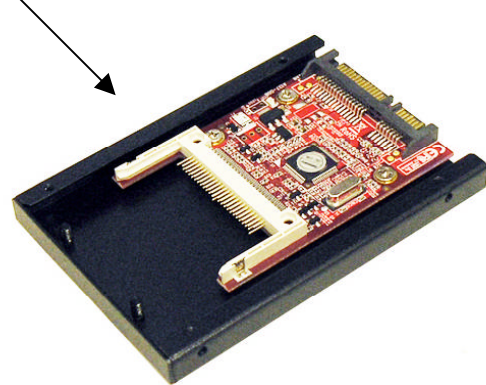

ADDONICS TECHNOLOGIES

Model: ADSAHDCF

Installation Guide

Angled View

The unique CF - SATA HDD Adapter is designed to enable Compact Flash (CF/II) media to be used as a direct replacement for a 2.5" SATA hard drive. As a result, any equipment, such as Notebook computer, that uses a 2.5" SATA hard drive can be easily converted to use the low power and shock resistant CF media. Once installed, the CF appears as an ordinary hard drive to any OS and can be configured as a boot device.

1. Slide your Compact Flash card into the adapter.

2. Take out the 2.5" hard drive of your notebook.
3. Slide the CF - SATA adapter to the SATA connector of your laptop.

4. The CF - SATA adapter connected to your notebook.

Optional Mounting Brackets:

(shown with CF-SATA hard disk adapter installed)

2.5" hdd frame kit for ADSAHDCF
(AASHCF25HDS, silver color)
(AASHCF25HDB, black color)

slim CD mounting kit for ADSAHDCF
(AASHCFCSB)