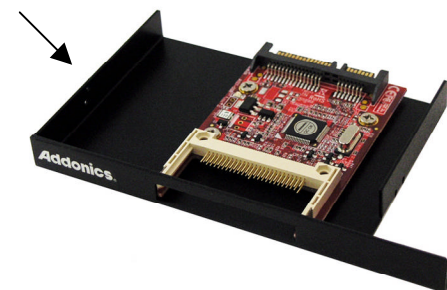

ADDONICS TECHNOLOGIES

Model: ADSAHDCF

Installation Guide

Angled View

The unique CF - SATA HDD Adapter is designed to enable Compact Flash (CF/II) media to be used as a direct replacement for a 2.5" SATA hard drive. As a result, any equipment, such as Notebook computer, that uses a 2.5" SATA hard drive can be easily converted to use the low power and shock resistant CF media. Once installed, the CF appears as an ordinary hard drive to any OS and can be configured as a boot device.

1. Slide your Compact Flash card into the adapter.

2. Take out the 2.5" hard drive of your notebook.
3. Slide the CF - SATA adapter to the SATA connector of your laptop.

4. The CF - SATA adapter connected to your notebook.

Optional Mounting Brackets:

(shown with CF-SATA hard disk adapter installed)

2.5" hdd frame kit for ADSAHDCF
(AASHCF25HDS, silver color)
(AASHCF25HDB, black color)

slim CD mounting kit for ADSAHDCF
(AASHCFCSB)