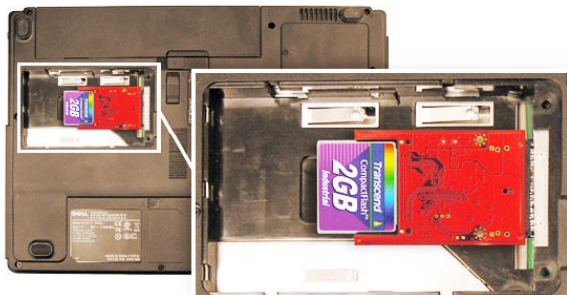

ADDONICS TECHNOLOGIES

Model: ADSAHDCF

Installation Guide

Angled View

The unique CF - SATA HDD Adapter is designed to enable Compact Flash (CF/II) media to be used as a direct replacement for a 2.5" SATA hard drive. As a result, any equipment, such as Notebook computer, that uses a 2.5" SATA hard drive can be easily converted to use the low power and shock resistant CF media. Once installed, the CF appears as an ordinary hard drive to any OS and can be configured as a boot device.

1. Slide your Compact Flash card into the adapter.

2. Take out the 2.5" hard drive of your notebook.
3. Slide the CF - SATA adapter to the SATA connector of your laptop.

4. The CF - SATA adapter connected to your notebook.

Optional Mounting Brackets:

(shown with CF-SATA hard disk adapter installed)

2.5" hdd frame kit for ADSAHDCF
(AASHCF25HDS, silver color)
(AASHCF25HDB, black color)

slim CD mounting kit for ADSAHDCF
(AASHCFCSB)