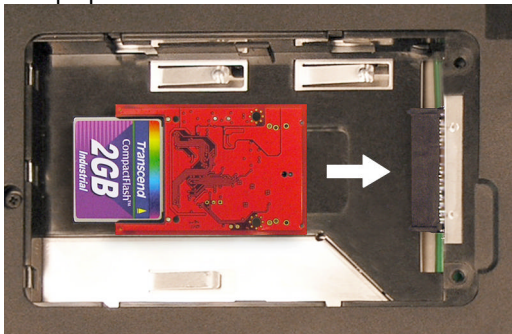

ADDONICS TECHNOLOGIES

Model: ADSAHDCF

Installation Guide

Angled View

The unique CF - SATA HDD Adapter is designed to enable Compact Flash (CF/II) media to be used as a direct replacement for a 2.5" SATA hard drive. As a result, any equipment, such as Notebook computer, that uses a 2.5" SATA hard drive can be easily converted to use the low power and shock resistant CF media. Once installed, the CF appears as an ordinary hard drive to any OS and can be configured as a boot device.

1. Slide your Compact Flash card into the adapter.

2. Take out the 2.5" hard drive of your notebook.
3. Slide the CF - SATA adapter to the SATA connector of your laptop.

4. The CF - SATA adapter connected to your notebook.

Optional Mounting Brackets:

(shown with CF-SATA hard disk adapter installed)

2.5" hdd frame kit for ADSAHDCF
(AASHCF25HDS, silver color)
(AASHCF25HDB, black color)

slim CD mounting kit for ADSAHDCF
(AASHCFCSB)