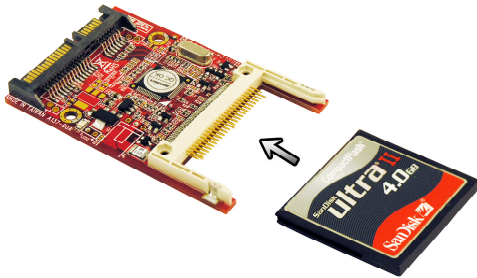

ADDONICS TECHNOLOGIES

Model: ADSAHDCF

Installation Guide

Angled View

The unique CF - SATA HDD Adapter is designed to enable Compact Flash (CF/II) media to be used as a direct replacement for a 2.5" SATA hard drive. As a result, any equipment, such as Notebook computer, that uses a 2.5" SATA hard drive can be easily converted to use the low power and shock resistant CF media. Once installed, the CF appears as an ordinary hard drive to any OS and can be configured as a boot device.

1. Slide your Compact Flash card into the adapter.

2. Take out the 2.5" hard drive of your notebook.
3. Slide the CF - SATA adapter to the SATA connector of your laptop.

4. The CF - SATA adapter connected to your notebook.

Optional Mounting Brackets:

(shown with CF-SATA hard disk adapter installed)

2.5" hdd frame kit for ADSAHDCF
(AASHCF25HDS, silver color)
(AASHCF25HDB, black color)

slim CD mounting kit for ADSAHDCF
(AASHCFCSB)