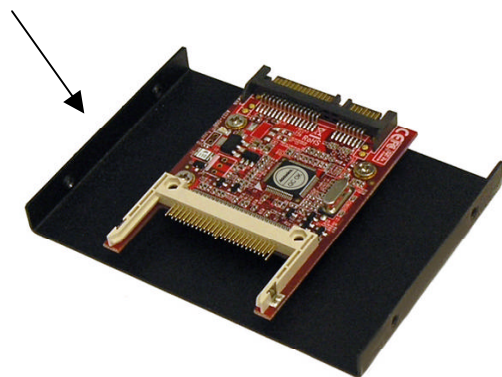

TECHNICAL SUPPORT

Addonics Technologies
2466 Kruse Drive
San Jose CA 95131

Phone: 408 433-3899
Fax: 408 433-3898

Email: <http://www.addonics.com/sales/query/>
Internet: <http://www.addonics.com>

Technical Support (8:30 am to 6:00 pm PST)

Phone: 408 433-3855

Email: <http://www.addonics.com/support/query/>