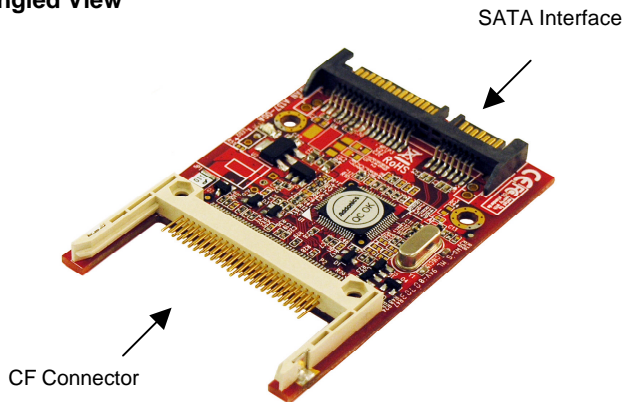

ADDONICS TECHNOLOGIES

Model: ADSAHDCF

Installation Guide

Angled View

The unique CF - SATA HDD Adapter is designed to enable Compact Flash (CF/II) media to be used as a direct replacement for a 2.5" SATA hard drive. As a result, any equipment, such as Notebook computer, that uses a 2.5" SATA hard drive can be easily converted to use the low power and shock resistant CF media. Once installed, the CF appears as an ordinary hard drive to any OS and can be configured as a boot device.

1. Slide your Compact Flash card into the adapter.

2. Take out the 2.5" hard drive of your notebook.
3. Slide the CF - SATA adapter to the SATA connector of your laptop.

4. The CF - SATA adapter connected to your notebook.

Optional Mounting Brackets:

(shown with CF-SATA hard disk adapter installed)

2.5" hdd frame kit for ADSAHDCF
(AASHCF25HDS, silver color)
(AASHCF25HDB, black color)

slim CD mounting kit for ADSAHDCF
(AASHCFCSB)