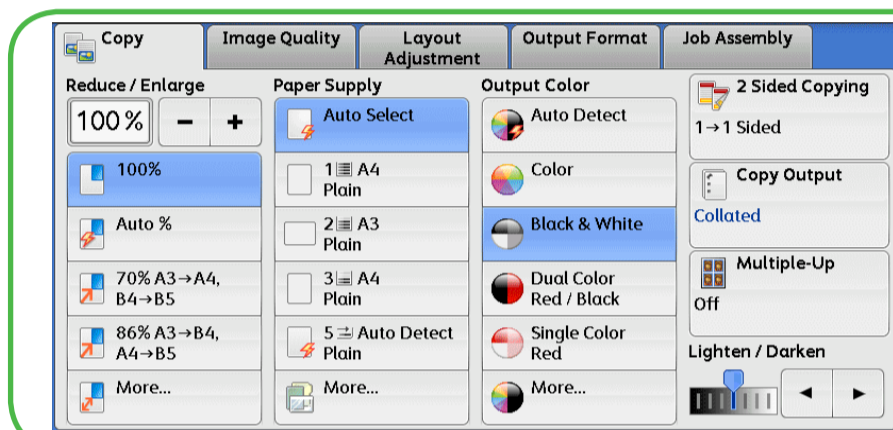

Docucentre-IV C2263

Quick Reference Poster

<Services Home> Button
(View all Services screen)

<Energy Save> Button
(Enter/Exit energy saver)

<Job Status> Button
(View status of all jobs)

<Start> Button
(Start Copy, Fax, or Scan)

Copying

- 1 Press the <Services Home> button.
- 2 Select [Copy].
- 3 Select the features to set from each tab as necessary.
- 4 Enter the number of copies using the numeric keypad. The number of copies entered appears on the upper right of the touch screen.
- 5 Press the <Start> button.