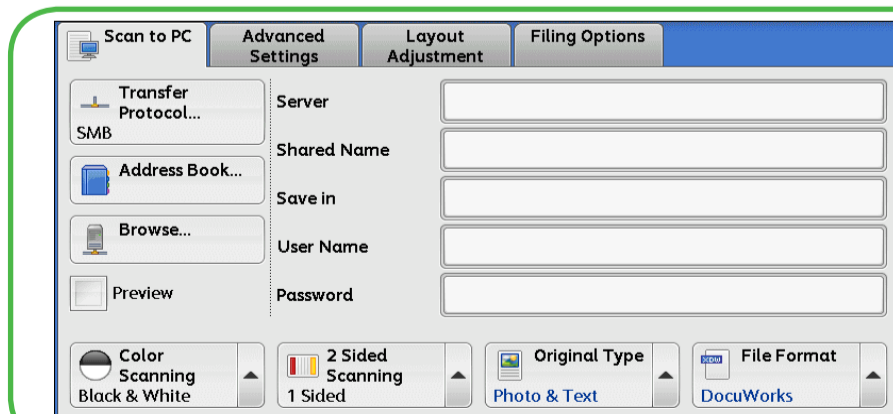

Scan to PC

1. 1 Press the <Services Home> button.
2. 2 Select [Scan to PC].
3. 3 Select [Address Book].
4. 4 Select the Address Book entry required.
5. 5 Select [Add] on the address entry required.
6. 6 Select [Close].
7. 7 Select features required from each tab as necessary.
8. 8 Press the <Start> button.

Paper Jam

All paper tends to curl. Refer to the Fuji Xerox User Guide for loading instructions to minimise paper jams.

Skewed Copy Output

Make sure the slide guides on the Document Handler are pushed up to the edges of your originals.