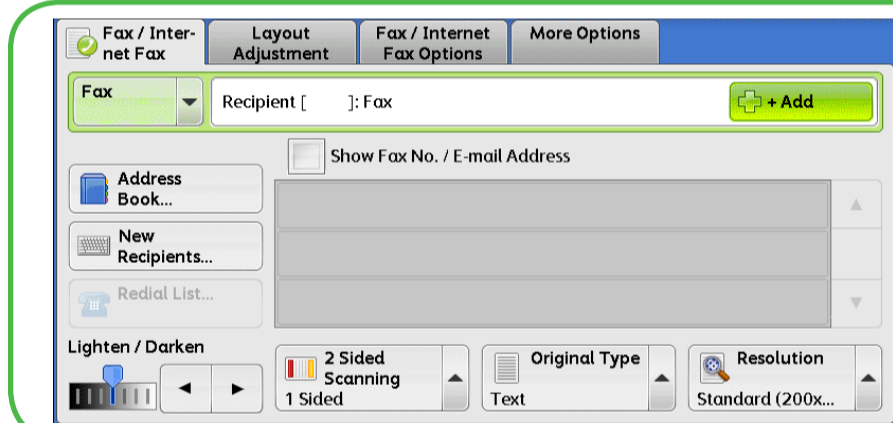

Docucentre-IV C2263

Quick Reference Poster

<Services Home> Button
(View all Services screen)

<Energy Save> Button
(Enter/Exit energy saver)

<Job Status> Button
(View status of all jobs)

<Start> Button
(Start Copy, Fax, or Scan)

Copying

- 1 Press the <Services Home> button.
- 2 Select [Copy].
- 3 Select the features to set from each tab as necessary.
- 4 Enter the number of copies using the numeric keypad. The number of copies entered appears on the upper right of the touch screen.
- 5 Press the <Start> button.