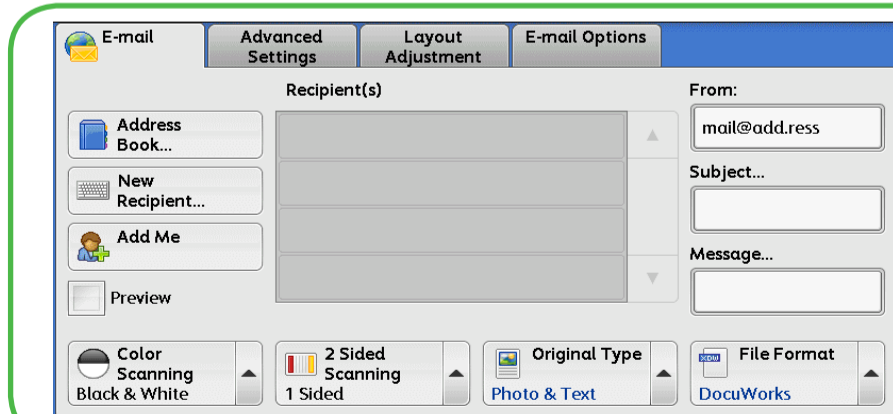

Scan to Email

1. 1 Press the <Services Home> button.
2. 2 Select [Email].
3. 3 Select [Address Book].
4. 4 Select the desired address, and select [To].
5. 5 Select [Close].
6. 6 Select features required from each tab as necessary.
7. 7 Press the <Start> button.