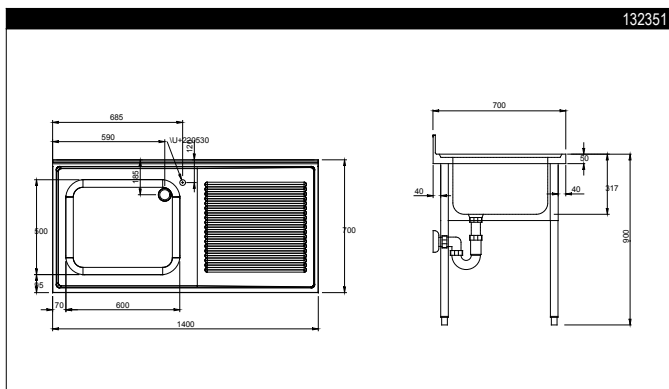

FUNCTIONAL AND CONSTRUCTION FEATURES

- ◆ Worktop in 10/10, 304 AISI stainless steel, 50 mm in thickness and with overflow rim along the top.
- ◆ Sink bowl in 304 AISI stainless steel, supplied as standard with an overflow pipe and a drain hole.
- ◆ Rear splashback with 8 mm rounded corner, 100 mm in height and 13 mm deep.
- ◆ Square section legs with 1"

height-adjustable (40 mm) feet in 304 AISI stainless steel to guarantee perfect alignment with other food preparation units.

- ◆ Quick and easy installation as the sink tops are slotted onto the legs and the taps are easily installed from the rear.
- ◆ Accessories available on request: lower shelf, tap unit, false bowl bottom, overflow filter, single or double syphons.

- ◆ A 40 mm thick lower shelf can be easily slotted into position, 200 mm from the floor, without using tools. The shelves are supplied in solid versions as standard, with perforated shelves supplied on request.
- ◆ All models comply with the more strict international standards as far as hygiene and cleanability are concerned.

TECHNICAL DATA					
CHARACTERISTICS	MODELS				
	LG716P 132340	LG1216DXP 132345	LG1216SXP 132346	LG1416DXP 132351	LG1416SXP 132352
External dimensions - mm					
width	700	1200	1200	1400	1400
depth	700	700	700	700	700
height	1000	1000	1000	1000	1000
Upstand dimensions - mm					
height	100	100	100	100	100
depth	13	13	13	13	13
radius	R=8	R=8	R=8	R=8	R=8
Bowls - n.	1	1	1	1	1
Bowl dimensions (wxdxh) - mm	500x500xH300	600x500xH300	600x500xH300	600x500xH300	600x500xH300
Net weight - kg.	20	42	42	46	46
Right hand drainer		●		●	
Left hand drainer			●		●