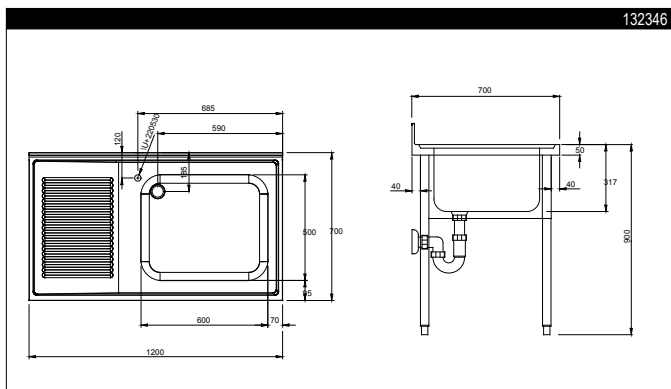

FUNCTIONAL AND CONSTRUCTION FEATURES

- ◆ Worktop in 10/10, 304 AISI stainless steel, 50 mm in thickness and with overflow rim along the top.
- ◆ Sink bowl in 304 AISI stainless steel, supplied as standard with an overflow pipe and a drain hole.
- ◆ Rear splashback with 8 mm rounded corner, 100 mm in height and 13 mm deep.
- ◆ Square section legs with 1"

height-adjustable (40 mm) feet in 304 AISI stainless steel to guarantee perfect alignment with other food preparation units.

- ◆ Quick and easy installation as the sink tops are slotted onto the legs and the taps are easily installed from the rear.
- ◆ Accessories available on request: lower shelf, tap unit, false bowl bottom, overflow filter, single or double syphons.

- ◆ A 40 mm thick lower shelf can be easily slotted into position, 200 mm from the floor, without using tools. The shelves are supplied in solid versions as standard, with perforated shelves supplied on request.
- ◆ All models comply with the more strict international standards as far as hygiene and cleanability are concerned.

TECHNICAL DATA					
CHARACTERISTICS	MODELS				
	LG716P 132340	LG1216DXP 132345	LG1216SXP 132346	LG1416DXP 132351	LG1416SXP 132352
External dimensions - mm					
width	700	1200	1200	1400	1400
depth	700	700	700	700	700
height	1000	1000	1000	1000	1000
Upstand dimensions - mm					
height	100	100	100	100	100
depth	13	13	13	13	13
radius	R=8	R=8	R=8	R=8	R=8
Bowls - n.	1	1	1	1	1
Bowl dimensions (wxdxh) - mm	500x500xH300	600x500xH300	600x500xH300	600x500xH300	600x500xH300
Net weight - kg.	20	42	42	46	46
Right hand drainer		●		●	
Left hand drainer			●		●