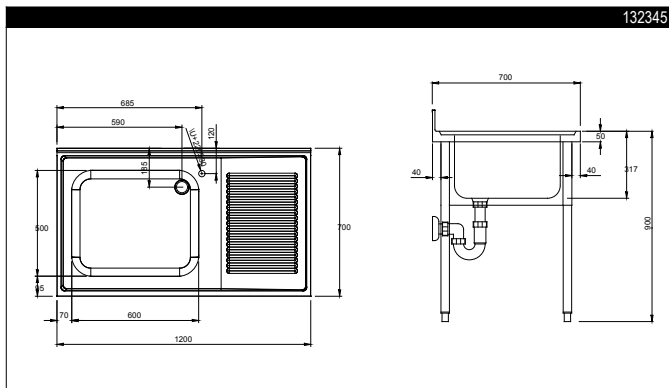

FUNCTIONAL AND CONSTRUCTION FEATURES

- ◆ Worktop in 10/10, 304 AISI stainless steel, 50 mm in thickness and with overflow rim along the top.
- ◆ Sink bowl in 304 AISI stainless steel, supplied as standard with an overflow pipe and a drain hole.
- ◆ Rear splashback with 8 mm rounded corner, 100 mm in height and 13 mm deep.
- ◆ Square section legs with 1"

height-adjustable (40 mm) feet in 304 AISI stainless steel to guarantee perfect alignment with other food preparation units.

- ◆ Quick and easy installation as the sink tops are slotted onto the legs and the taps are easily installed from the rear.
- ◆ Accessories available on request: lower shelf, tap unit, false bowl bottom, overflow filter, single or double syphons.

- ◆ A 40 mm thick lower shelf can be easily slotted into position, 200 mm from the floor, without using tools. The shelves are supplied in solid versions as standard, with perforated shelves supplied on request.
- ◆ All models comply with the more strict international standards as far as hygiene and cleanability are concerned.

TECHNICAL DATA					
CHARACTERISTICS	MODELS				
	LG716P 132340	LG1216DXP 132345	LG1216SXP 132346	LG1416DXP 132351	LG1416SXP 132352
External dimensions - mm					
width	700	1200	1200	1400	1400
depth	700	700	700	700	700
height	1000	1000	1000	1000	1000
Upstand dimensions - mm					
height	100	100	100	100	100
depth	13	13	13	13	13
radius	R=8	R=8	R=8	R=8	R=8
Bowls - n.	1	1	1	1	1
Bowl dimensions (wxdxh) - mm	500x500xH300	600x500xH300	600x500xH300	600x500xH300	600x500xH300
Net weight - kg.	20	42	42	46	46
Right hand drainer		●		●	
Left hand drainer			●		●