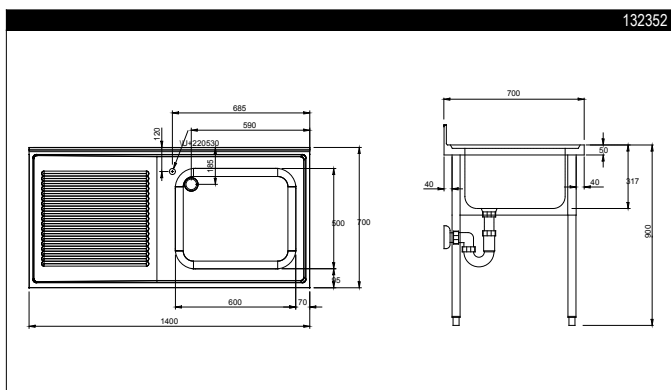

FUNCTIONAL AND CONSTRUCTION FEATURES

- ◆ Worktop in 10/10, 304 AISI stainless steel, 50 mm in thickness and with overflow rim along the top.
- ◆ Sink bowl in 304 AISI stainless steel, supplied as standard with an overflow pipe and a drain hole.
- ◆ Rear splashback with 8 mm rounded corner, 100 mm in height and 13 mm deep.
- ◆ Square section legs with 1"

height-adjustable (40 mm) feet in 304 AISI stainless steel to guarantee perfect alignment with other food preparation units.

- ◆ Quick and easy installation as the sink tops are slotted onto the legs and the taps are easily installed from the rear.
- ◆ Accessories available on request: lower shelf, tap unit, false bowl bottom, overflow filter, single or double syphons.

- ◆ A 40 mm thick lower shelf can be easily slotted into position, 200 mm from the floor, without using tools. The shelves are supplied in solid versions as standard, with perforated shelves supplied on request.
- ◆ All models comply with the more strict international standards as far as hygiene and cleanability are concerned.

TECHNICAL DATA					
CHARACTERISTICS	MODELS				
	LG716P 132340	LG1216DXP 132345	LG1216SXP 132346	LG1416DXP 132351	LG1416SXP 132352
External dimensions - mm					
width	700	1200	1200	1400	1400
depth	700	700	700	700	700
height	1000	1000	1000	1000	1000
Upstand dimensions - mm					
height	100	100	100	100	100
depth	13	13	13	13	13
radius	R=8	R=8	R=8	R=8	R=8
Bowls - n.	1	1	1	1	1
Bowl dimensions (wxdxh) - mm	500x500xH300	600x500xH300	600x500xH300	600x500xH300	600x500xH300
Net weight - kg.	20	42	42	46	46
Right hand drainer		●		●	
Left hand drainer			●		●