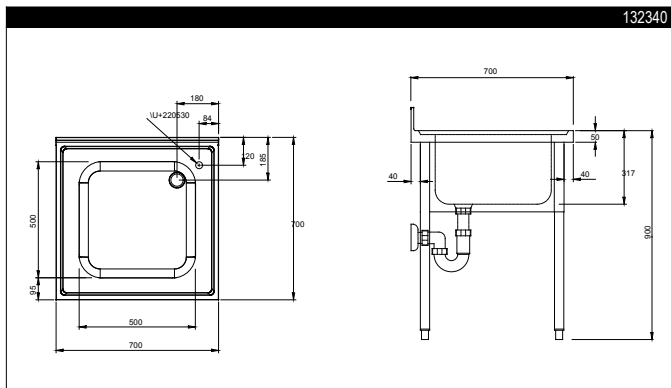

FUNCTIONAL AND CONSTRUCTION FEATURES

- ◆ Worktop in 10/10, 304 AISI stainless steel, 50 mm in thickness and with overflow rim along the top.
- ◆ Sink bowl in 304 AISI stainless steel, supplied as standard with an overflow pipe and a drain hole.
- ◆ Rear splashback with 8 mm rounded corner, 100 mm in height and 13 mm deep.
- ◆ Square section legs with 1"

height-adjustable (40 mm) feet in 304 AISI stainless steel to guarantee perfect alignment with other food preparation units.

- ◆ Quick and easy installation as the sink tops are slotted onto the legs and the taps are easily installed from the rear.
- ◆ Accessories available on request: lower shelf, tap unit, false bowl bottom, overflow filter, single or double syphons.

- ◆ A 40 mm thick lower shelf can be easily slotted into position, 200 mm from the floor, without using tools. The shelves are supplied in solid versions as standard, with perforated shelves supplied on request.
- ◆ All models comply with the more strict international standards as far as hygiene and cleanability are concerned.

TECHNICAL DATA					
CHARACTERISTICS	MODELS				
	LG716P 132340	LG1216DXP 132345	LG1216SXP 132346	LG1416DXP 132351	LG1416SXP 132352
External dimensions - mm					
width	700	1200	1200	1400	1400
depth	700	700	700	700	700
height	1000	1000	1000	1000	1000
Upstand dimensions - mm					
height	100	100	100	100	100
depth	13	13	13	13	13
radius	R=8	R=8	R=8	R=8	R=8
Bowls - n.	1	1	1	1	1
Bowl dimensions (wxdxh) - mm	500x500xH300	600x500xH300	600x500xH300	600x500xH300	600x500xH300
Net weight - kg.	20	42	42	46	46
Right hand drainer		●		●	
Left hand drainer			●		●