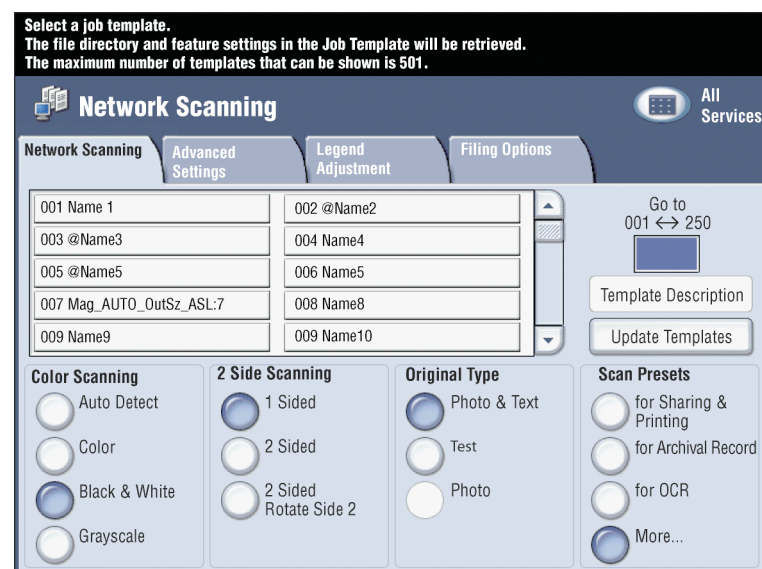

WorkCentre® 7425/7428/7435 Quick Network Scanning Guide

To send an e-mail

1. Press the **Energy Saver** button to wake the printer.
2. Place the originals faceup in the document feeder, or facedown on the glass.
3. Touch the **Network Scanning** icon on the touch screen.
4. Touch the desired template on the touch screen (shown at right).
5. Verify or change the displayed defaults as desired.
6. Press the green **Start** button.
7. For more information, see **Network Scanning** in the **User Guide**.

Network Scanning tab options

Color Scanning

- **Auto Detect** allows the printer to detect color and create a scan in color or black and white.
- **Color** creates a scan file using all four printing colors.
- **Black & White** creates a scan file in 100% black and 100% white only.
- **Grayscale** creates a scan file using black, white and gray tones.

2-Sided Scanning

- Touch one of the listed options to scan one or both sides of the original document.
- Touch **2 Sided Rotate Side 2** to rotate the second side of the original 180 degrees.

Original Type