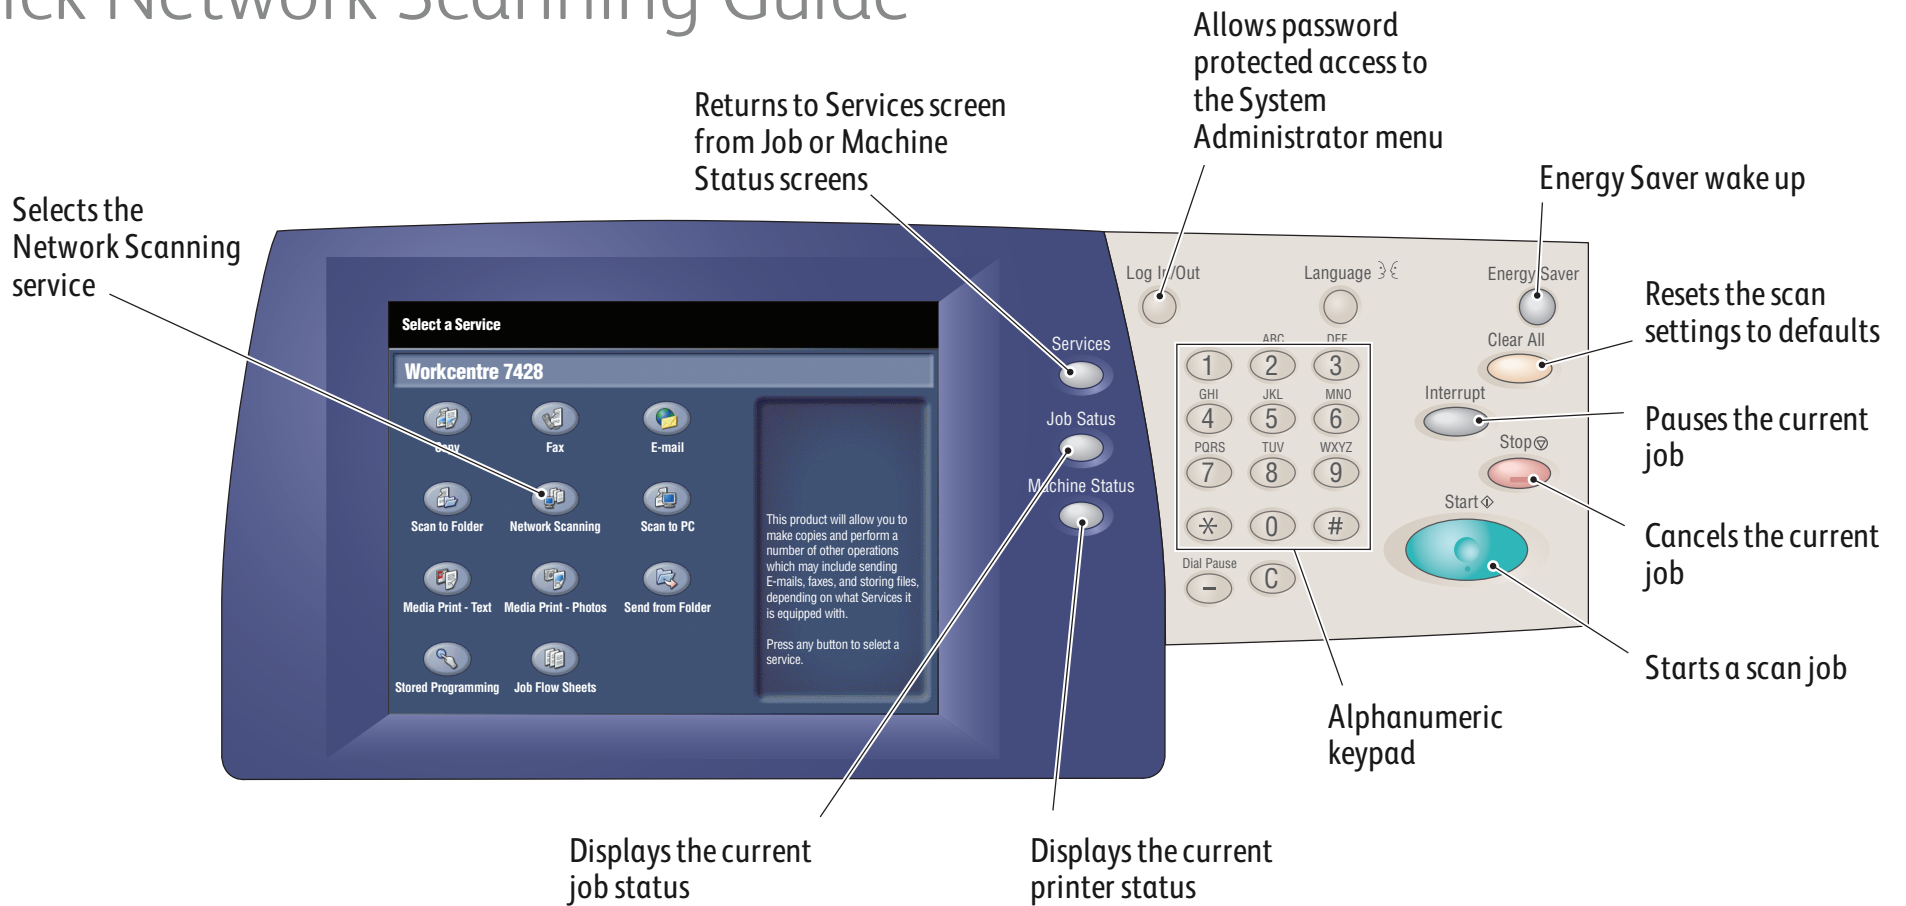

WorkCentre® 7425/7428/7435 Quick Network Scanning Guide

To send an e-mail

1. Press the **Energy Saver** button to wake the printer.
2. Place the originals faceup in the document feeder, or facedown on the glass.
3. Touch the **Network Scanning** icon on the touch screen.
4. Touch the desired template on the touch screen (shown at right).
5. Verify or change the displayed defaults as desired.
6. Press the green **Start** button.
7. For more information, see **Network Scanning** in the **User Guide**.

Network Scanning tab options

Color Scanning

- **Auto Detect** allows the printer to detect color and create a scan in color or black and white.
- **Color** creates a scan file using all four printing colors.
- **Black & White** creates a scan file in 100% black and 100% white only.
- **Grayscale** creates a scan file using black, white and gray tones.

2-Sided Scanning

- Touch one of the listed options to scan one or both sides of the original document.
- Touch **2 Sided Rotate Side 2** to rotate the second side of the original 180 degrees.

Original Type