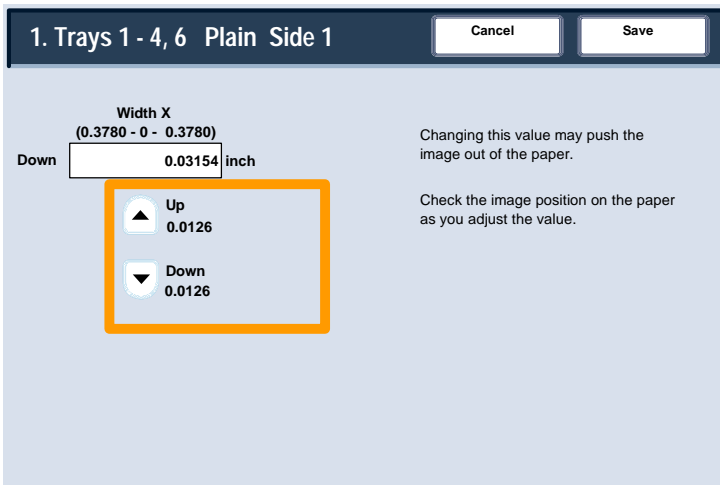

4. Touch the **System Settings** button.

Adjusting Image Position

5. Touch the **Common Settings** button.

6. Touch the **Maintenance** button.

Adjusting Image Position

7. Touch the **Adjust Image Position** button.

8. Touch the appropriate paper tray, media type and side combination for which you would like to adjust the image position.

Adjusting Image Position

9. Touch the **Change Settings** button.

10. Use the arrow buttons to change the value as required, then touch the **Save** button.

Adjusting Image Position

NOTES:

The Adjust Image Position feature consists of multiple screens. You can navigate between screens using the **Page** arrow keys.

Adjust Image Position

Cancel

Save

Items	Current Settings
1. Trays 1 - 4, 6 Plain Side 1	Width X Down 0.1260"
2. Trays 1 - 4, 6 H/W1 Side 1	Width X Down 0.1260"
3. Trays 1 - 4, 6 H/W2 Side 1	Width X Down 0.1260"
4. Trays 1 - 4, 6 Plain Side 1	Width X Down 0.1260"
5. Tray 5 and Others Plain Side 1	Width X Down 0.1260"
6. Tray 5 and Others H/W1 Side	Width X Down 0.1260"
7. Tray 5 and Others H/W2 Side 1	Width X Down 0.1260"
8. Tray 5 and Others Labels Side 1	Width X Down 0.1260"
9. Side 2 Printing Plain	Width X Down 0.1260"
10. Side 2 Printing Heavyweight 1	Width X Down 0.1260"