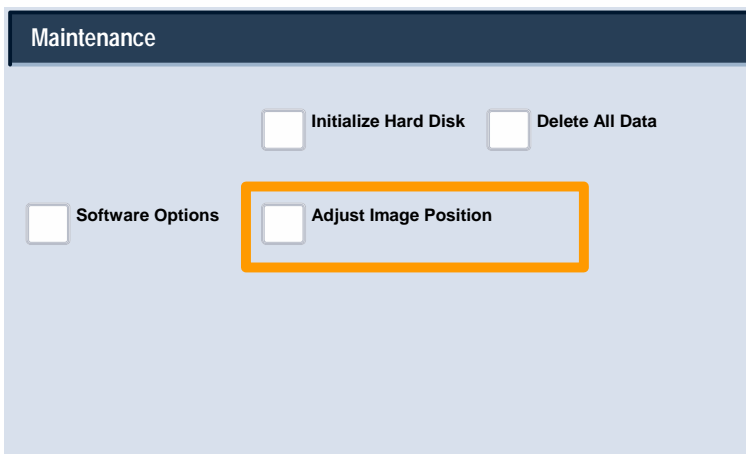

Follow the steps below to adjust the image position:

1. Press the **Log In/Out** button.

2. Enter the **System Administrator Login ID**, then touch the **Confirm** button.

Adjusting Image Position

3. Touch the **System Settings** button.

4. Touch the **System Settings** button.

Adjusting Image Position

5. Touch the **Common Settings** button.

6. Touch the **Maintenance** button.

Adjusting Image Position

7. Touch the **Adjust Image Position** button.