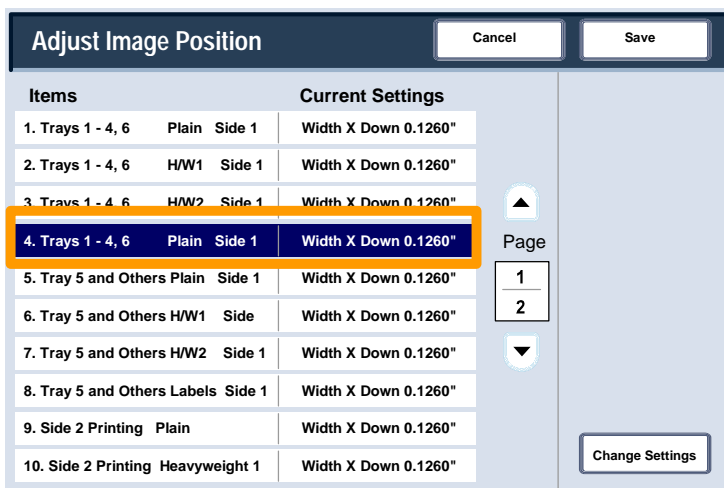

Follow the steps below to adjust the image position:

1. Press the **Log In/Out** button.

2. Enter the **System Administrator Login ID**, then touch the **Confirm** button.

Adjusting Image Position

3. Touch the **System Settings** button.

4. Touch the **System Settings** button.

Adjusting Image Position

5. Touch the **Common Settings** button.

6. Touch the **Maintenance** button.

Adjusting Image Position

7. Touch the **Adjust Image Position** button.

8. Touch the appropriate paper tray, media type and side combination for which you would like to adjust the image position.

Adjusting Image Position

9. Touch the **Change Settings** button.

10. Use the arrow buttons to change the value as required, then touch the **Save** button.