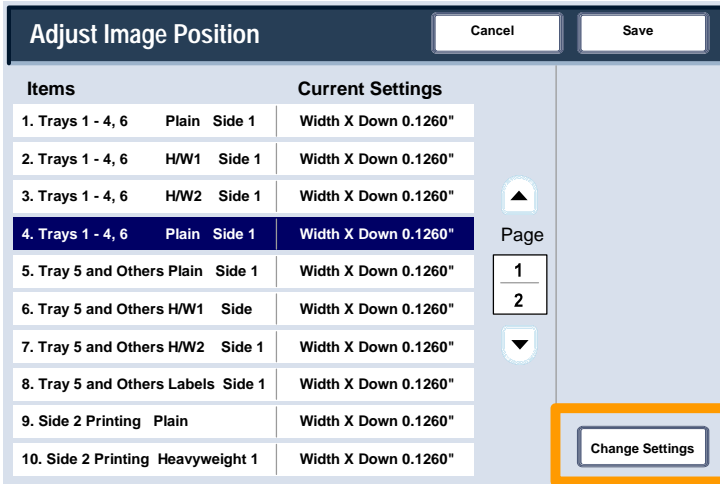

Follow the steps below to adjust the image position:

1. Press the **Log In/Out** button.

2. Enter the **System Administrator Login ID**, then touch the **Confirm** button.

Adjusting Image Position

3. Touch the **System Settings** button.

4. Touch the **System Settings** button.

Adjusting Image Position

5. Touch the **Common Settings** button.

6. Touch the **Maintenance** button.

Adjusting Image Position

7. Touch the **Adjust Image Position** button.

8. Touch the appropriate paper tray, media type and side combination for which you would like to adjust the image position.

Adjusting Image Position

9. Touch the **Change Settings** button.

10. Use the arrow buttons to change the value as required, then touch the **Save** button.