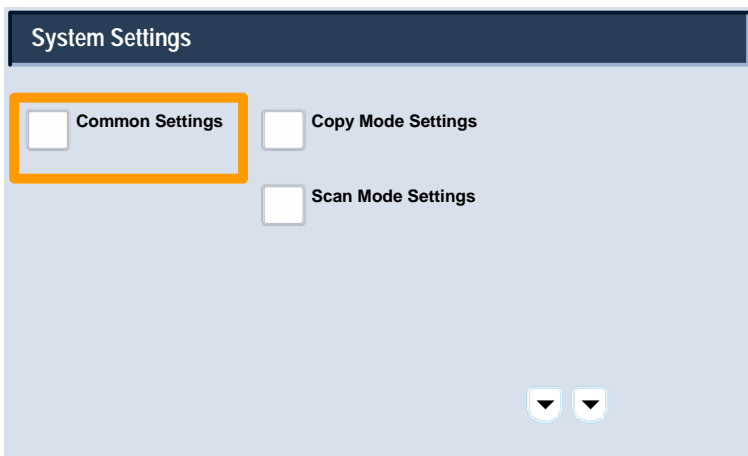

Follow the steps below to adjust the image position:

1. Press the **Log In/Out** button.

2. Enter the **System Administrator Login ID**, then touch the **Confirm** button.

Adjusting Image Position

3. Touch the **System Settings** button.

4. Touch the **System Settings** button.

Adjusting Image Position

5. Touch the **Common Settings** button.

6. Touch the **Maintenance** button.

Adjusting Image Position

7. Touch the **Adjust Image Position** button.