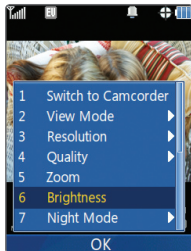

Taking a Picture/Recording a Video

Never miss a moment with LG Swift's 1.3 megapixel camera and camcorder. Take pictures and record videos instantly with this versatile phone.

1. To take a picture with the flip open, press and *hold* the **side** **Key**.
  To record a video, press and select **Record Video (2)**.
2. Press the **Right Soft Key** for **Options** to access customizable features.
3. Press to take the picture or start/stop recording.
4. Press to send the photo/video to someone.

NOTE: You can create self-portraits with the flip closed. From standby mode, press and *hold* and select **Take Photo (1)** or **Record Video (2)**.