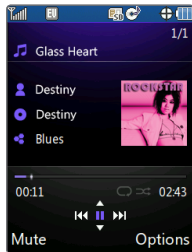

Transferring Music

Stay in the groove by keeping your favorite songs in your pocket. It's easy to transfer music from your PC to your LG Swift.*

1. Insert a microSD card* (gold contacts facing down) into your phone.
2. The first time you transfer music, you must format the card. Press **MENU** to enter the main menu, and then select **Settings (9) > Security (3)**.
3. Enter the lock code (typically the last four digits of your phone number), and then press **MENU**.
4. Select **Reset Default (5) > Memory (1) > Card Memory (3)**.
5. When prompted to clear all of the card memory, select **Yes (1)**. You will need to enter your lock code again to confirm this action. When finished, press **END**.
6. Connect a USB cable* between LG Swift and your PC.
7. Select **USB Mass Storage (2)**.
8. The PC will recognize the phone as a **Removable Disk** and a screen will appear. Drag and drop music files on your PC into the **My_Music** folder.
9. When done, disconnect the phone.

*USB cable and microSD card required. Sold separately.

Playing Music

Forget carrying around a separate MP3 player. A great all-in-one device, LG Swift's integrated music player lets you keep your tunes at your fingertips.

1. From standby mode and with the flip open, insert a microSD card* containing music into your phone.
2. Press the **side MUSIC Key** on the left side of the phone.
3. Press **MUSIC** to begin playing the highlighted song. You can access additional music player features by pressing the **Right Soft Key for Options**.
4. To continue listening to music while you perform other tasks, press **END** and then select **Yes (1)**.

NOTE: For added portability, you can listen to music with the flip closed. To do this, simply press and *hold* **MUSIC** and then press **▶||** to begin playing the highlighted song.

*microSD card sold separately.