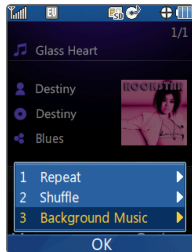

Transferring Music

Stay in the groove by keeping your favorite songs in your pocket. It's easy to transfer music from your PC to your LG Swift.*

1. Insert a microSD card* (gold contacts facing down) into your phone.
2. The first time you transfer music, you must format the card. Press **MENU** to enter the main menu, and then select **Settings (9) > Security (3)**.
3. Enter the lock code (typically the last four digits of your phone number), and then press **MENU**.
4. Select **Reset Default (5) > Memory (1) > Card Memory (3)**.
5. When prompted to clear all of the card memory, select **Yes (1)**. You will need to enter your lock code again to confirm this action. When finished, press **END**.
6. Connect a USB cable* between LG Swift and your PC.
7. Select **USB Mass Storage (2)**.
8. The PC will recognize the phone as a **Removable Disk** and a screen will appear. Drag and drop music files on your PC into the **My_Music** folder.
9. When done, disconnect the phone.

*USB cable and microSD card required. Sold separately.

Playing Music

Forget carrying around a separate MP3 player. A great all-in-one device, LG Swift's integrated music player lets you keep your tunes at your fingertips.

1. From standby mode and with the flip open, insert a microSD card* containing music into your phone.
2. Press the **side MUSIC Key** on the left side of the phone.
3. Press **MUSIC** to begin playing the highlighted song. You can access additional music player features by pressing the **Right Soft Key for Options**.
4. To continue listening to music while you perform other tasks, press **END** and then select **Yes (1)**.

NOTE: For added portability, you can listen to music with the flip closed. To do this, simply press and *hold* **MUSIC** and then press **▶||** to begin playing the highlighted song.

*microSD card sold separately.