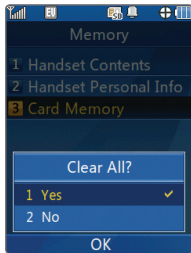

Messaging

Send and receive e-mail on the go! Simply follow the wizard to get started.

GPS

Download Alltel Navigation for maps, directions, and more. Subscription required.

Alarm Clock

Set up to five alarms with customizable ringtones.

Images

View your photos, shop for new wallpapers, and adjust wallpapers on the internal and external displays.

Alltel Shop

Download the latest ringtones, wallpapers, games, and more.

Games

Play great games downloaded from Alltel Shop.

Transferring Music

Stay in the groove by keeping your favorite songs in your pocket. It's easy to transfer music from your PC to your LG Swift.*

1. Insert a microSD card* (gold contacts facing down) into your phone.
2. The first time you transfer music, you must format the card. Press **MENU** to enter the main menu, and then select **Settings (9) > Security (3)**.
3. Enter the lock code (typically the last four digits of your phone number), and then press **MENU**.
4. Select **Reset Default (5) > Memory (1) > Card Memory (3)**.
5. When prompted to clear all of the card memory, select **Yes (1)**. You will need to enter your lock code again to confirm this action. When finished, press **END**.
6. Connect a USB cable* between LG Swift and your PC.
7. Select **USB Mass Storage (2)**.
8. The PC will recognize the phone as a **Removable Disk** and a screen will appear. Drag and drop music files on your PC into the **My_Music** folder.
9. When done, disconnect the phone.

*USB cable and microSD card required. Sold separately.

Playing Music

Forget carrying around a separate MP3 player. A great all-in-one device, LG Swift's integrated music player lets you keep your tunes at your fingertips.