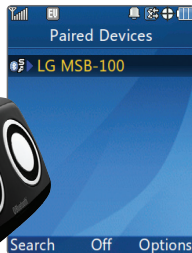

1. From standby mode and with the flip open, insert a microSD card* containing music into your phone.
2. Press the **side MUSIC Key** on the left side of the phone.
3. Press **MUSIC** to begin playing the highlighted song. You can access additional music player features by pressing the **Right Soft Key for Options**.
4. To continue listening to music while you perform other tasks, press **END** and then select **Yes (1)**.

NOTE: For added portability, you can listen to music with the flip closed. To do this, simply press and *hold* **MUSIC** and then press **▶||** to begin playing the highlighted song.

*microSD card sold separately.

Bluetooth® Pairing

With LG Swift's *Bluetooth* wireless technology, you can easily connect to headsets, speakers, computers, and more.

1. Set your *Bluetooth* accessory into pairing mode.*
2. From standby mode, press  to enter the main menu, and then select **Settings (9) > Bluetooth (5) > Paired Devices (1)**.
3. Press the **Left Soft Key** for **Search**. If *Bluetooth* is off, you'll be prompted to turn it on.
4. Select **New Search (1)**.
5. Once your *Bluetooth* device has been found, highlight it and press  for **Pair**.
6. Enter the passcode* (typically "0000" – 4 zeroes), and then press  for **OK**.
7. Select **Yes (1)** to connect with the device.

*Refer to your Bluetooth accessory's user manual for information about initiating pairing mode and the passcode.

Taking a Picture/Recording a Video

Never miss a moment with LG Swift's 1.3 megapixel camera and camcorder. Take pictures and record videos instantly with this versatile phone.