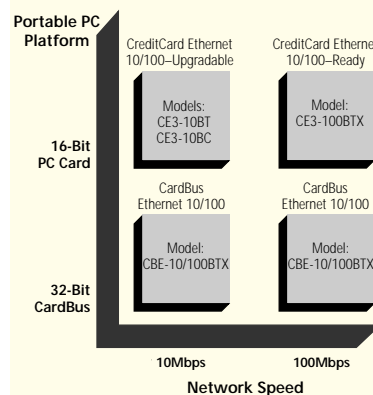

Supports all popular CardBus-equipped PCs including Acer, Fujitsu, Dell, Compaq, DEC, HP, Texas Instruments, IBM, NEC, Packard Bell/Zenith Data Systems and Toshiba

Software Compatibility

Network Operating Systems
Supports all popular network operating systems including Novell NetWare, Microsoft Windows NT, Windows 95, Windows 3.x, Windows for Workgroups, Microsoft LAN Manager, Artisoft LANtastic, Banyan VINES, and DEC PATHWORKS

Warranty

Limited lifetime hardware, 2 years software

Support

Xircom introduces an extensive family of service and support programs, including phone support from 9 AM to 6 PM (GMT +1:00), product upgrades, plus 24-hour access to our BBS, World Wide Web, FactsLine, CompuServe Forum and other electronic facilities

What Is CardBus? CardBus is the next generation PC Card technology. It is based on the high-performance, 32-bit bus-mastering PCI architecture popular in desktop computers. CardBus allows full utilization of the high bandwidth of Fast Ethernet networks, dramatically increasing throughput! It also makes the portable PC more efficient by off-loading networking tasks to the adapter. CardBus slots utilize 3.3 volt technology, improving notebook battery life. To use a CardBus adapter, your portable PC must be equipped with one or more CardBus slots.

For more information about CardBus, visit our website at: www.xircom.com

Fast Ethernet Product Guide

Xircom

XIRCUM EUROPE, MIDDLE EAST & AFRICA
King Square, De Villermontstraat 16
2550 Kontich, Belgium
+32/(0)3 450.08.11
+32/(0)3 450.09.90 Fax

Customer Support
+32/(0)70 233.307 English
+32/(0)70 233.850 German
+32/(0)70 233.851 French
+32/(0)70 233.852 Dutch
+32/(0)70 233.306 Fax
+32/(0)70 233.163 BBS
+32/(0)70 233.711 TechLine

eurots@xircum.com — e-mail to Customer Support
mobilexp@xircum.com — e-mail for information

Regional Sales Offices:

United Kingdom +44/(0) 1256 332 552
+44/(0) 1256 332 553 Fax
+33/(0) 1 34.63.09.40
France +33/(0) 1 34.63.09.41 Fax
+46/(0) 8 590.332.80
Sweden +46/(0) 8 590.717.81 Fax
+49/(0) 89 46.23.02.0
Germany +49/(0) 89 46.23.02.10 Fax

XIRCUM ASIA LTD. Australian Sales Office
76 Shenton Way +612 9911 7790
#06-01 +612 9911 7796 Fax
Singapore 079119 +612 9911 7758 BBS
+65 323-1511
+65 224-3f313 Fax

CORPORATE HEADQUARTERS

2300 Corporate Center Drive
Thousand Oaks, CA 91320
(805) 376-9300
(805) 376-9311 Fax
(800) 438-4526 Sales
(805) 376-9130 BBS

© 1997 Xircom, Inc. Xircom is a registered trademark of Xircom, Inc. Other trademarks used in this publication and designated by ™ or ® are trademarks/services of Xircom, Inc. Notice: Some of the product names herein have been used for identification purposes only and may be trademarks of their respective companies. Specifications subject to change without notice.

Fast Ethernet Product Drivers

Drivers Supplied	CreditCard Ethernet 10/100	CardBus Ethernet 10/100
ODI (DOS 16-bit)	▲	▲
ODI (OS/2 16-bit)¹	▲	▲
ODI (32-bit Novell client/server)	▲	▲
NDIS2 (DOS 16-bit)	▲	▲
NDIS2 (OS/2 16-bit)¹	▲	▲
Packet for TCP/IP	▲	▲
WAN Miniport (32-bit for Windows 95)	▲	▲
WAN Miniport (32-bit for Windows NT)	▲	▲

¹ OS/2 Drivers do not support OS/2 Card Services

● In development

Additional Operating Systems and Drivers

Many additional operating systems support Xircom adapters by utilizing standard drivers supplied by Xircom. Call the Xircom FactsLine and request document no. 8003 for a current listing.

Some proprietary operating systems vendors have also developed specialized drivers for Xircom products. Contact your vendor for availability.

Following cable can be ordered separately as spare or replacement connector?

CABLE-ETH121 Ethernet Cable, 10BT/100BTX, for use with CBE
Contact Xircom on the following phone numbers to order spare cables:
U.K. 0800 962440
Sweden 020 798233
France 0800 905204
Italy 1677 80342
Germany 0130 814076
Other countries +32/(0)11 300 363

You'll also find us on the World Wide Web at www.xircum.com. All Manuals Search And Download