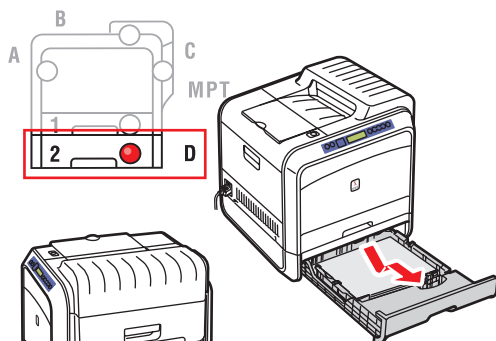

Troubleshooting

- NL Probleemoplossing
- SV Felsökning
- NO Feilsøking
- DA Fejlfinding
- FI Vianetsintä

- See "Chapter 7: Solving Problems" in the User Guide.

- NL Het oplossen van problemen wordt behandeld in hoofdstuk 7.
- SV Felsökning beskrivs i kapitel 7.
- NO Problemløsning omhandles i kapittel 7.
- DA Problemløsning beskrives i kapitel 7.
- FI Häiriöiden selvittäminen selostetaan luvussa 7.

www.xerox.com/office/6100support

Download from www.Somanuals.com. All Manuals Search And Download.

For Reliable Operation:

- Always use supported papers and specialty media.
- Download the latest drivers at www.xerox.com/office/6100support.
- Windows® 98, Me: Pentium, 166 MHz, 64 MB RAM / Windows NT® 4.0, 2000, XP, Server 2003: Pentium, 233 MHz, 128 MB RAM. Mac® OS 9.x, USB only. Power Macintosh® G3, G4, iMac®, PowerBook®, iBook®. All: 200 MB free hard drive space, CD-ROM drive.

Nederlands (NL)

Om een betrouwbare werking van het apparaat te garanderen:

- Alleen gebruikmaken van papiersoorten die door de printer worden ondersteund en afdrukmetaal dat speciaal bedoeld is voor de onder handen zijnde afdrukaak.
- De recentste drivers kunnen worden gedownload via www.xerox.com/office/6100support.
- Windows® 98, Me: Pentium, 166 MHz, 64 MB RAM / Windows NT® 4.0, 2000, XP, Server 2003: Pentium, 233 MHz, 128 MB RAM. Mac® OS 9.x, alleen USB. Power Macintosh® G3, G4, iMac®, PowerBook®, iBook®. Alle systemen: 200 MB aan beschikbare ruimte op de harde schijf, cd-rom-station.

Svenska (SV)

För säker drift:

- Använd alltid papper och specialmaterial som stöds.
- Hämta de senaste drivrutinerna på www.xerox.com/office/6100support.
- Windows® 98, Me: Pentium, 166 MHz, 64 MB RAM / Windows NT® 4.0, 2000, XP, Server 2003: Pentium, 233 MHz, 128 MB RAM. Mac® OS 9.x, endast USB. Power Macintosh® G3, G4, iMac®, PowerBook®, iBook®. Alla: 200 MB ledigt hårddiskutrymme, cd-romenhet.

Norsk (NO)

For pålitelig drift:

- Bruk alltid papir og spesialmateriale som støttes.
- Last ned de seneste driverne på: www.xerox.com/office/6100support.
- Windows® 98, Me: Pentium, 166 MHz, 64 MB RAM / Windows NT® 4.0, 2000, XP, Server 2003: Pentium, 233 MHz, 128 MB RAM. Mac® OS 9.x, kun USB. Power Macintosh® G3, G4, iMac®, PowerBook®, iBook®. Alle: 200 MB ledig plass på harddisken, CD-ROM-stasjon.

Dansk (DA)

Følg fremgangsmåden herunder for altid at opnå optimal ydeevne og driftssikkerhed.

- Anvend altid understøttet papir og specialpapir.
- Indlæs de seneste drivere fra: www.xerox.com/office/6100support.
- Kun Windows® 98, Me: Pentium, 166 MHz, 64 MB RAM / Windows NT® 4.0, 2000, XP, Server 2003: Pentium, 233 MHz, 128 MB RAM. Mac® OS 9.x, USB. Power Macintosh® G3, G4, iMac®, PowerBook® og iBook®. For alle: 200 MB fri harddiskplads og CD-ROM-drev.

Suomi (FI)

Luotettavan toiminnan varmistamiseksi: