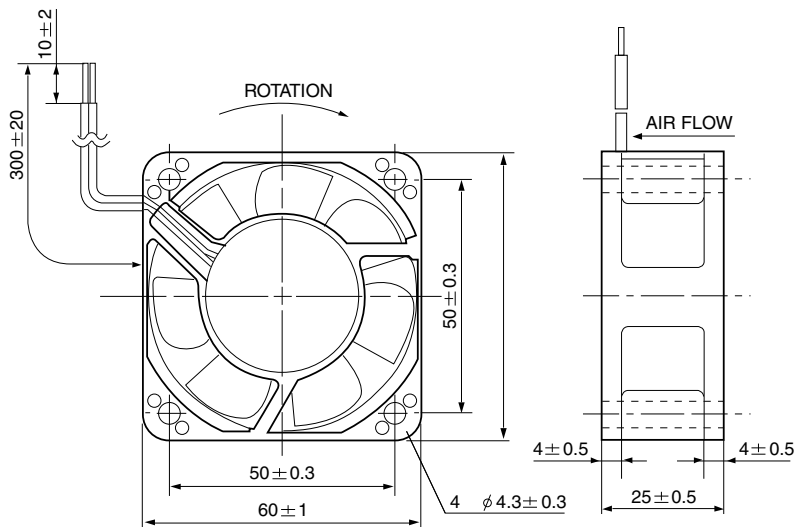

STEALTH Case Fan

Model: SF6025L

External Dimensions:

Performance Graph:

Specifications

Fan Size:	60X60X25mm (2.36X2.36X0.98")
Rated Voltage:	12V
Rated Current:	0.08 Amp
Air Flow:	12 CFM
Rated Input Power:	0.96 W
Maximum Air Pressure:	0.07 Inch/H ₂ O
Noise:	20 dBA
Rated Speed:	2600 RPM
Bearing:	2 Ball Bearings