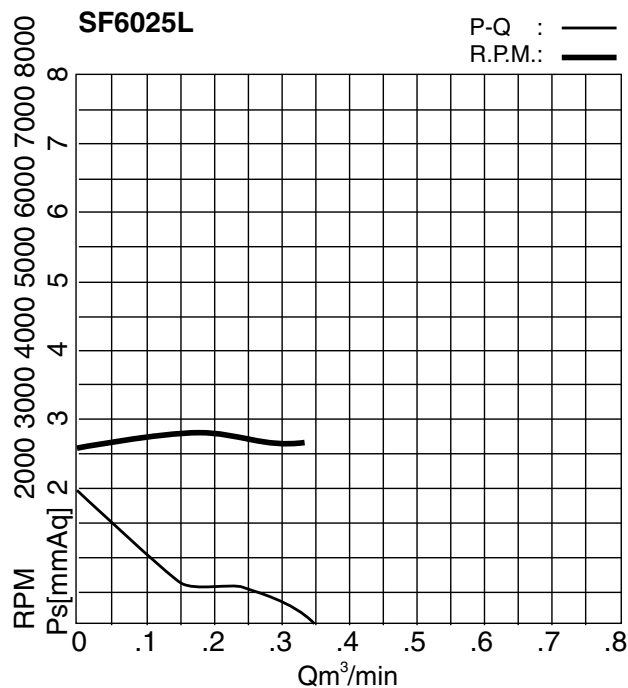

STEALTH Case Fan

Model: SF6025L

External Dimensions:

Performance Graph:

Specifications

Fan Size:	60X60X25mm (2.36X2.36X0.98")
Rated Voltage:	12V
Rated Current:	0.08 Amp
Air Flow:	12 CFM
Rated Input Power:	0.96 W
Maximum Air Pressure:	0.07 Inch/H ₂ O
Noise:	20 dBA
Rated Speed:	2600 RPM
Bearing:	2 Ball Bearings