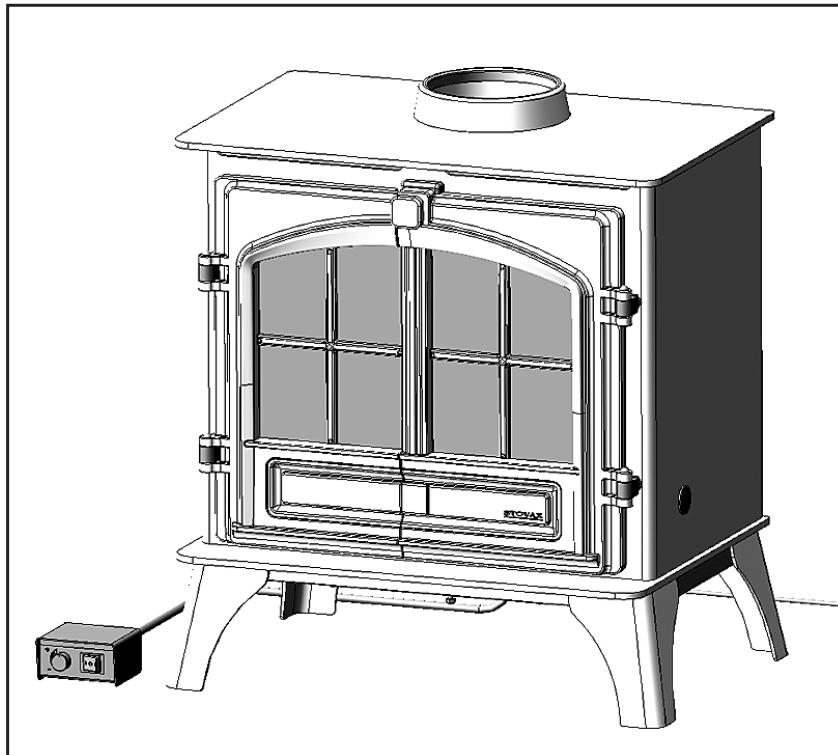

STOVAX

Riva Plus Fan Kits

Riva Small, Midi, Medium & Large

Installation & Users Instructions

For use in GB, IE (Great Britain and Eire)

This appliance has been certified for use in countries other than those stated. To install this appliance in these countries, it is essential to obtain the translated instructions and in some cases the appliance will require modification. Contact Stovax for further information.