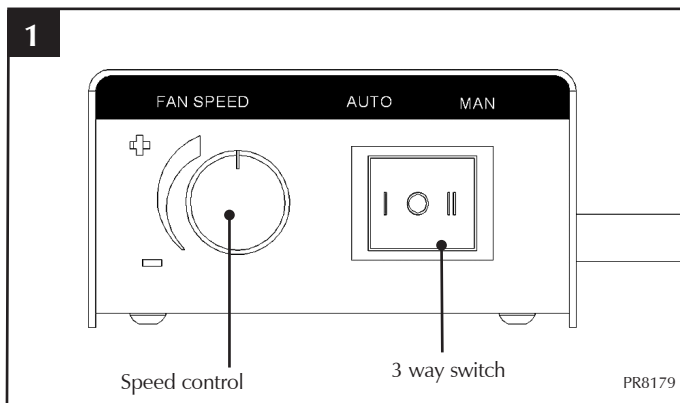

COVERING THE FOLLOWING MODELS:

Appliance	Kit Part No.
Riva Plus Small	RVP0006
Riva Plus Midi	RVP0006
Riva Plus Medium	RVP0009
Riva Plus Large	RVP0009

USER INSTRUCTIONS	2
Operating Instructions	2
INSTALLATION INSTRUCTIONS	3
General	3
Packing list	3
Tool required	3
Power supply	3
Installation	3
COMMISSIONING	3

USER INSTRUCTIONS

Installation of a fan kit helps circulate combustion air from the Riva appliance. This aids convected heat which results in greater delivery into the room.

OPERATING INSTRUCTIONS RIVA PLUS

The fan is controlled by a 3 way switch on the right hand side of the cassette, *diagram 1*

Position 0 - Off. Fan does not operate

Position I - Automatic. The fan will switch on once the cassette reaches working temperature

Position II - Manual Override. This switches the fan on irrespective of the cassette temperature.

Speed Control - This varies the fan speed when the 3 way switch is in position I or II