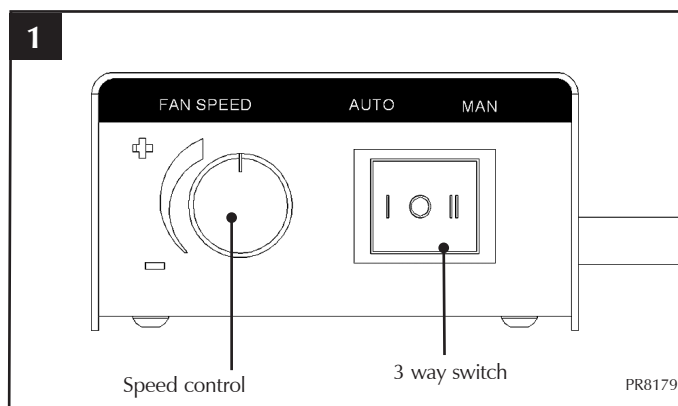

COMMISSIONING

1. Check operation of fan kit
2. Explain the use of all the controls to the customer
3. Store these instructions with the ones supplied with the cassette