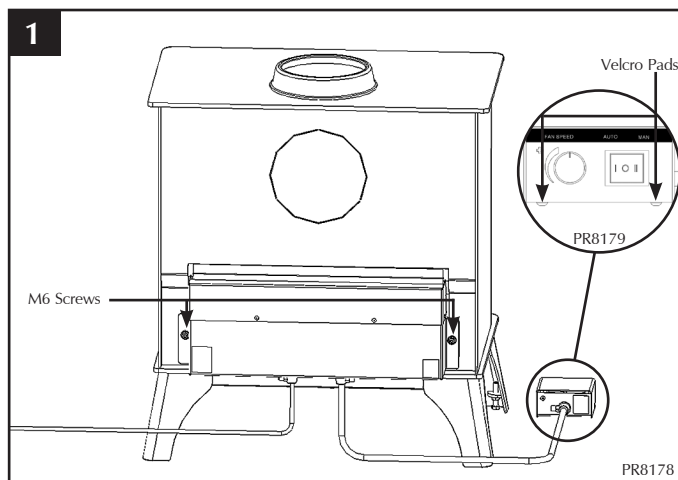

INSTALLATION INSTRUCTIONS

GENERAL

This fan system may be supplied in kit form and installed in accordance with these instructions OR it may have been factory fitted.

PACKING LIST

- Riva Plus Fan Kit

TOOLS REQUIRED

- 10mm A/F Spanner

POWER SUPPLY

A 230v 50 - 60Hz supply is required.

THIS APPLIANCE MUST BE EARTHED

Provision for the power supply should be made before installing the product, with connections made by a qualified electrician via a 3 Amp supply and complying with any local and national regulations and guidelines

- The appliance must be protect by a 3 amp fuse
- The electrical connection must allow for disconnection
- Use heat resistant cable

If the electricity supply cable is damaged do not use the appliance until it has been replaced. For safety reasons the replacement should be carried out by a Stovax servicing agent or a similarly competent electrician.

Live wire	Brown	Terminal Marked L / coloured RED
Neutral wire	Blue	Terminal Marked N / coloured BLACK
Earth wire	Green and yellow stripes	Marked E / / colour GREEN or GREEN & YELLOW
230v 50 - 60Hz supply is required		

WARNING – FAILURE TO CONNECT THE WIRES CORRECTLY COULD PUT PEOPLE AT RISK FROM ELECTRIC SHOCK OR FIRE.

INSTALLATION

- 1.1
  - Position Fan kit as shown, diagram 1
  - Attach using M6 Nuts supplied
  - Secure control box in a convenient place using the self adhesive Velcro pads supplied