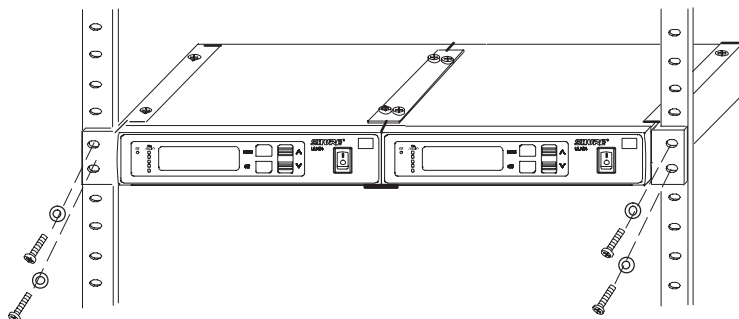

Plastic Chassis

Note: if you are mounting a Shure unit with a plastic chassis, use the $\frac{1}{2}$ " screws, as shown.

1

2

3

4

SHURE®

SHURE Incorporated Web Address: <http://www.shure.com>
5800 W. Touhy Avenue, Niles, IL 60714-4608, U.S.A.

Phone: 800-257-4873 Fax: 847-600-1212

In Europe, Phone: 49-7131-72140 Fax: 49-7131-721414

In Asia, Phone: 852-2893-4290 Fax: 852-2893-4055

Elsewhere, Phone: 847-600-2000 Fax: 847-600-6336