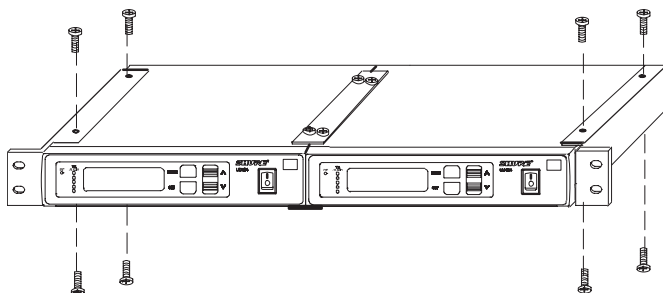

Plastic Chassis

Note: if you are mounting a Shure unit with a plastic chassis, use the $\frac{1}{2}$ " screws, as shown.

1

2

3

4

SHURE®

SHURE Incorporated Web Address: <http://www.shure.com>
5800 W. Touhy Avenue, Niles, IL 60714-4608, U.S.A.

Phone: 800-257-4873 Fax: 847-600-1212

In Europe, Phone: 49-7131-72140 Fax: 49-7131-721414

In Asia, Phone: 852-2893-4290 Fax: 852-2893-4055

Elsewhere, Phone: 847-600-2000 Fax: 847-600-6336