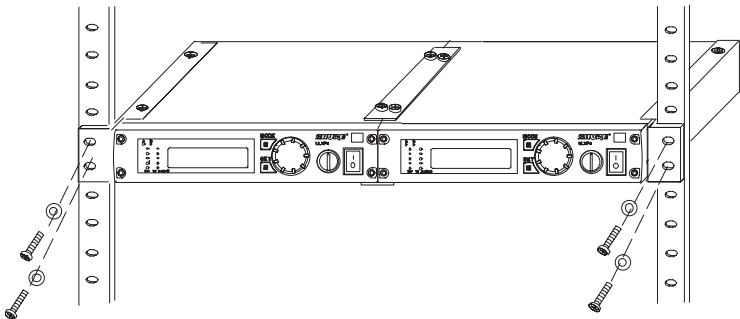

Metal Chassis

Note: if you are mounting a Shure unit with a metal chassis, use the 1/4" screws, as shown.

1

2

3

4

Plastic Chassis

Note: if you are mounting a Shure unit with a plastic chassis, use the $\frac{1}{2}$ " screws, as shown.