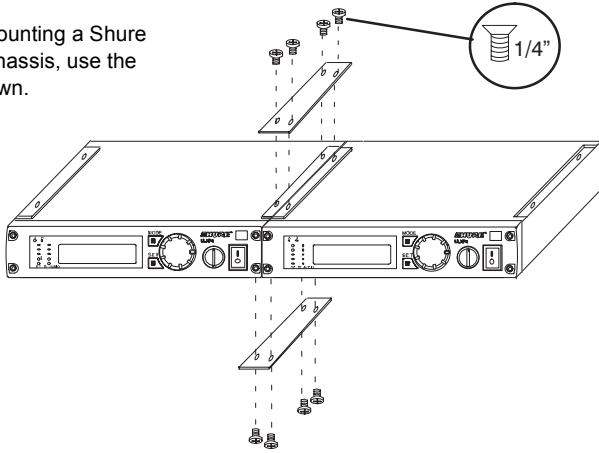

Metal Chassis

Note: if you are mounting a Shure unit with a metal chassis, use the 1/4" screws, as shown.

1

2

3

4

Plastic Chassis

Note: if you are mounting a Shure unit with a plastic chassis, use the $\frac{1}{2}$ " screws, as shown.