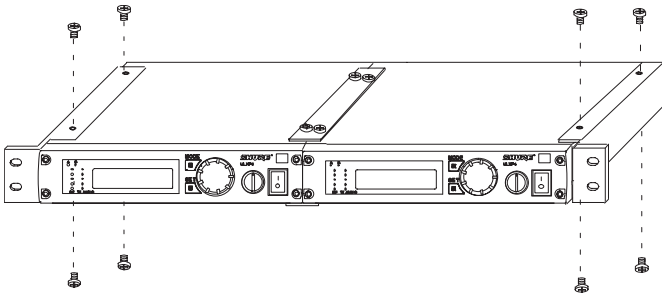

Metal Chassis

Note: if you are mounting a Shure unit with a metal chassis, use the 1/4" screws, as shown.

1

2

3

4

Plastic Chassis

Note: if you are mounting a Shure unit with a plastic chassis, use the $\frac{1}{2}$ " screws, as shown.