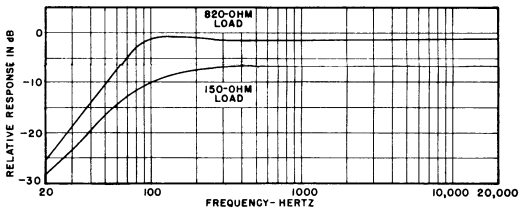

SPECIFICATIONS

Frequency Response

Flat above rolloff point; -0.5 dB maximum at 1 kHz (see Figure below)

TYPICAL FREQUENCY RESPONSE

Impedance

Designed for 150 ohm rated microphones and inputs

Distortion

2.5% maximum (100 mV input, open circuit output)

Connectors

Input: XLR female

Output: XLR male

Case

Full magnetic shield, steel with gray enamel finish

Dimensions

19 mm (3/4 in.) diameter; 114 mm (4 1/2 in.) long