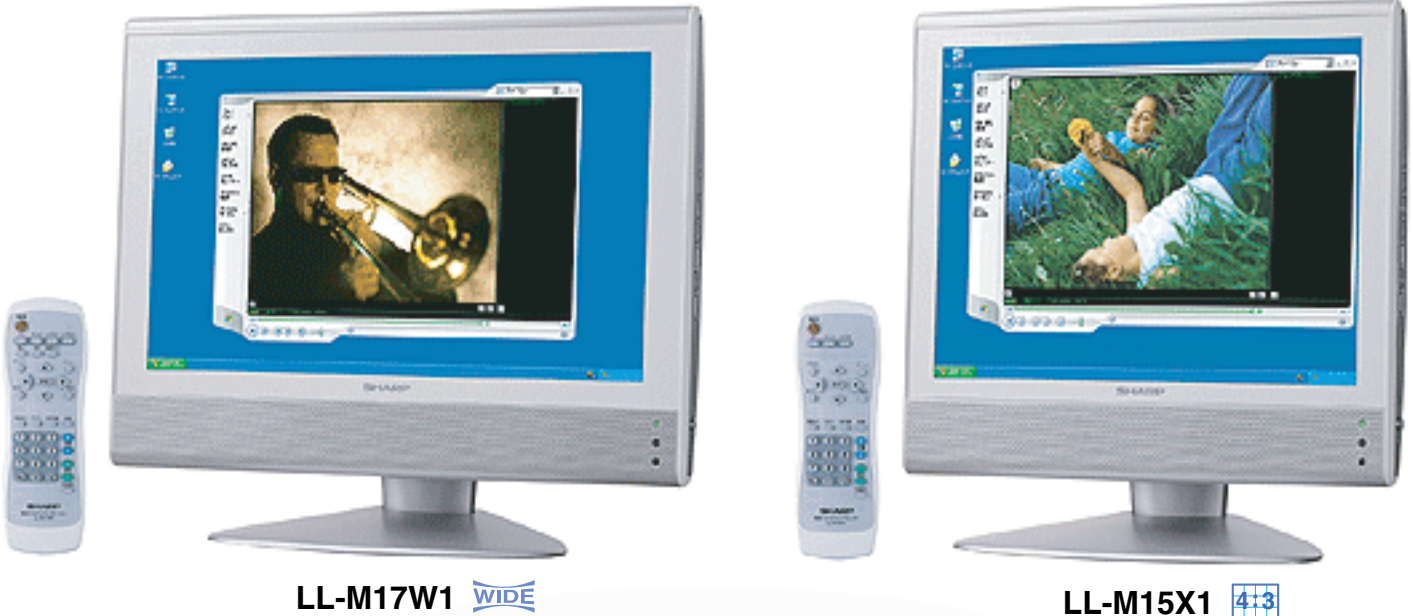

SHARP

New Product News

LCD TV Monitor

LL-M17W1

17" Wide XGA (1,280 x 768)

LL-M15X1

15" XGA (1,028 x 768)

Stylish, incredibly thin LCD computer monitor
and full function television all in one.

A computer monitor never looked so good, or did so much.

(((Built-in TV Tuner)))

■ **Built-in TV Tuner lets you watch high resolution TV without having to start up your PC**
This display is both a full function LCD TV with 181 channel TV tuner, and a superior quality LCD computer monitor. You can easily connect any video source including DVD players, VCR's, camcorders, Cable or Satellite TV, in addition to your personal computer.

■ **17" wide-screen LCD displays both your video source and computer information perfectly**

The LL-M17W1 uses a extremely bright (400 cd/m²) 17-inch WXGA LCD with wide viewing angles (170° horizontally and vertically) and high contrast ratio (600:1), which displays clear images from any viewing angle.

The LL-M17W1 has a 17-inch WXGA LCD screen with high brightness and contrast as well as exceptionally wide viewing angles for crisp and clear images, regardless of where you are sitting. S-Video and standard input jacks provide flexibility in connecting DVD players or other devices to the monitor. Plus, the Picture-In-Picture function lets you work on your PC while enjoying TV or a movie in a user-selected region of the monitor (size and location adjustable).