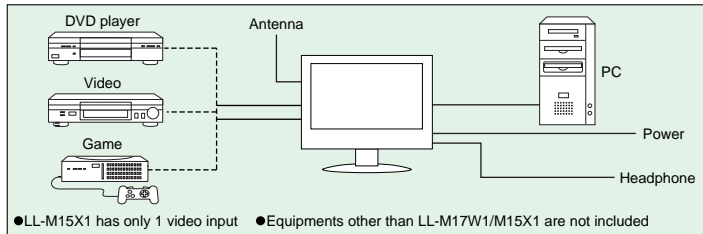

System Examples

More About this Product

Using the Product

●The TFT color LCD panel used in this monitor is made with the application of high precision technology. However, there may be minute points on the screen where pixels never light or are permanently lit. Also, if the screen is viewed from an acute angle there may be uneven colors or brightness. Please note that these are not malfunctions but common phenomenon of LCDs and will not affect the performance of the monitor. ●Do not leave the screen idle for a long periods of time with a static image, as this could cause an after image to remain. ●The estimated backlight life of 50,000 hours is based on specific conditions of use. Hours of life obtained will depend on the surroundings of the monitor and actual conditions of use.

Catalog Notes

●Sharp is a participant company in the International Energy Star® Program. It has been determined that this product conforms to the energy efficiency standards under the relevant category set by the International Energy Star Program. ●The displays shown on the LCD monitors appearing in photographs in this catalog are simulated images. ●Product specifications are subject to change without notice. Colors of products shown in this catalog may differ slightly from actual colors due to the limitations of the printing process. ●Windows® is a registered trademark of Microsoft Corporation in the United States and other countries. ●XGA® is a registered trademark of IBM Corporation. ●Macintosh® is a registered trademark of Apple Computer, Inc. ●All other product names are trademarks or registered trademarks of their respective companies.

Specifications