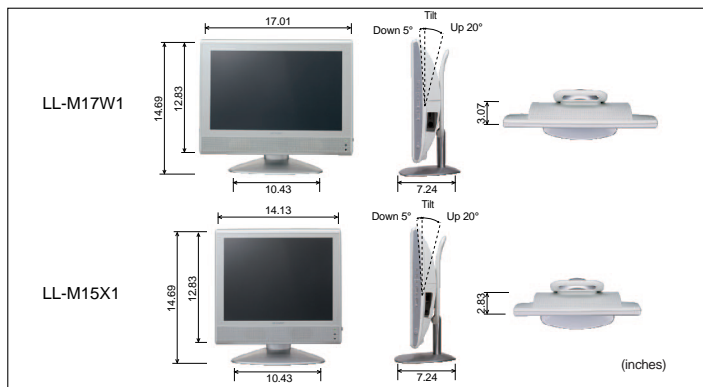

The LL-M17W1 has a 17-inch WXGA LCD screen with high brightness and contrast as well as exceptionally wide viewing angles for crisp and clear images, regardless of where you are sitting. S-Video and standard input jacks provide flexibility in connecting DVD players or other devices to the monitor. Plus, the Picture-In-Picture function lets you work on your PC while enjoying TV or a movie in a user-selected region of the monitor (size and location adjustable).

The LL-M15X1 is an entry-level model with a 15-inch XGA LCD screen with a brightness of 300 cd/m². It is also equipped with AV input jacks.

Adjustable Screen Size (LL-T17W1)

When in TV/AV mode, several screen size settings are available depending on the data source. You can enjoy TV programs in the normal 4:3 screen format. Wide Mode expands the image to fit full-screen, and Zoom Mode is best for most DVD movies.

- Normal Mode
- Wide Mode
- Zoom Mode

Cable Management

Fed up with unsightly tangled cables? The integrated cable harness neatly bundles all cables on the rear of the monitor stand.

System Examples

More About this Product