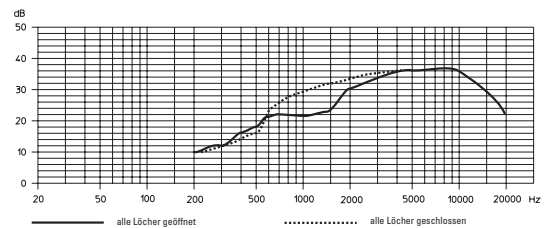

Technical Data

Frequency response	300 – 18,000 Hz
Transducer principle.....	dynamic
Microphone	electret, mono
Pick-up pattern	directional
Acoustic amplification	max. 30 dB
Characteristic SPL at 1 kHz	124 dB
Power consumption	approx. 5 mA
Operating time	approx. 10 h per accupack
Weight (without BA 90)	40 g