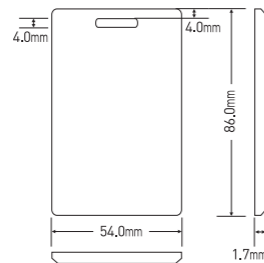

SSA-C100/C110 /C120/C200

PROXIMITY / SMART CARD & KEY TAG

SSA-C100/SSA-C200

SSA-C110

SSA-C120

KEY Features

- ISO Credit Card Size and Thickness (SSA-C100/C200)
- 125KHz / Passive Type (SSA-C100/C110/C120)
- 13.56MHz / Passive Type (SSA-C200)
- Clamshell Type (SSA-C110)
- Key Tag (SSA-C120)

Specifications

Model	SSA-C100	SSA-C110	SSA-C120	SSA-C200
Frequency	125KHz [Samsung Format]			13.56MHz [MIFARE]
Read Range	SSA-R1000	4 inch (10cm)	2 inch (5cm)	N/A
	SSA-R1100			
	SSA-R2000			
	SSA-R1001	N/A	4 inch (10cm)	N/A
	SSA-R1101			
	SSA-R2001			
	SSA-R2010	4 inch (10cm)	2 inch (5cm)	N/A
	SSA-R2011	N/A	4 inch (10cm)	N/A
	SSA-S4000	4 inch (10cm)	2 inch (5cm)	N/A
	SSA-S4001	N/A	4 inch (10cm)	N/A
	SSA-S3010	4 inch (10cm)	2 inch (5cm)	N/A
	SSA-S3011	N/A	4 inch (10cm)	N/A
SSA-S2100	4 inch (10cm)	2 inch (5cm)	N/A	
SSA-S2101	N/A	4 inch (10cm)	N/A	
SSA-S2000	4 inch (10cm)	2 inch (5cm)	N/A	
SSA-S1000	4 inch (10cm)	2 inch (5cm)	N/A	
Encoding	Compatible with PSK type of 125KHz [Samsung Format]			Compatible with ISO 14443 type A[MIFARE] 13.56MHz
Operating Temperature	-30°C ~ +65°C (-22°F ~ +149°F)			
Operating Humidity	10% ~ 90% relative humidity non-condensing			
Weight	5.5g (0.01lbs)	9g (0.02lbs)	4g (0.01lbs)	5.5g (0.01lbs)
Card	PVC	ABS	ABS	PVC