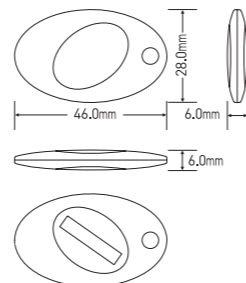

SSA-C100/C110 /C120/C200

PROXIMITY / SMART CARD & KEY TAG

SSA-C100/SSA-C200

SSA-C110

SSA-C120

KEY Features

- ISO Credit Card Size and Thickness (SSA-C100/C200)
- 125KHz / Passive Type (SSA-C100/C110/C120)
- 13.56MHz / Passive Type (SSA-C200)
- Clamshell Type (SSA-C110)
- Key Tag (SSA-C120)

Specifications

Model	SSA-C100	SSA-C110	SSA-C120	SSA-C200
Frequency	125KHz [Samsung Format]			13.56MHz [MIFARE]
Read Range	SSA-R1000	4 inch (10cm)	2 inch (5cm)	N/A
	SSA-R1100			
	SSA-R2000			
	SSA-R1001	N/A	4 inch (10cm)	N/A
	SSA-R1101			
	SSA-R2001			
	SSA-R2010	4 inch (10cm)	2 inch (5cm)	N/A
	SSA-R2011	N/A	4 inch (10cm)	N/A
	SSA-S4000	4 inch (10cm)	2 inch (5cm)	N/A
	SSA-S4001	N/A	4 inch (10cm)	N/A
	SSA-S3010	4 inch (10cm)	2 inch (5cm)	N/A
	SSA-S3011	N/A	4 inch (10cm)	N/A
SSA-S2100	4 inch (10cm)	2 inch (5cm)	N/A	
SSA-S2101	N/A	4 inch (10cm)	N/A	
SSA-S2000	4 inch (10cm)	2 inch (5cm)	N/A	
SSA-S1000	4 inch (10cm)	2 inch (5cm)	N/A	
Encoding	Compatible with PSK type of 125KHz [Samsung Format]			Compatible with ISO 14443 type A[MIFARE] 13.56MHz
Operating Temperature	-30°C ~ +65°C (-22°F ~ +149°F)			
Operating Humidity	10% ~ 90% relative humidity non-condensing			
Weight	5.5g (0.01lbs)	9g (0.02lbs)	4g (0.01lbs)	5.5g (0.01lbs)
Card	PVC	ABS	ABS	PVC