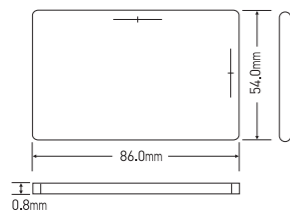

SSA-C100/C110 /C120/C200

PROXIMITY / SMART CARD & KEY TAG

SSA-C100/SSA-C200

SSA-C110

SSA-C120

KEY Features

- ISO Credit Card Size and Thickness (SSA-C100/C200)
- 125KHz / Passive Type (SSA-C100/C110/C120)
- 13.56MHz / Passive Type (SSA-C200)
- Clamshell Type (SSA-C110)
- Key Tag (SSA-C120)

Specifications

Model	SSA-C100	SSA-C110	SSA-C120	SSA-C200
Frequency	125KHz [Samsung Format]			13.56MHz [MIFARE]
Read Range	SSA-R1000	4 inch (10cm)	2 inch (5cm)	N/A
	SSA-R1100			
	SSA-R2000			
	SSA-R1001	N/A	4 inch (10cm)	N/A
	SSA-R1101			
	SSA-R2001			
	SSA-R2010	4 inch (10cm)	2 inch (5cm)	N/A
	SSA-R2011	N/A	4 inch (10cm)	N/A
	SSA-S4000	4 inch (10cm)	2 inch (5cm)	N/A
	SSA-S4001	N/A	4 inch (10cm)	N/A
	SSA-S3010	4 inch (10cm)	2 inch (5cm)	N/A
	SSA-S3011	N/A	4 inch (10cm)	N/A
SSA-S2100	4 inch (10cm)	2 inch (5cm)	N/A	
SSA-S2101	N/A	4 inch (10cm)	N/A	
SSA-S2000	4 inch (10cm)	2 inch (5cm)	N/A	
SSA-S1000	4 inch (10cm)	2 inch (5cm)	N/A	
Encoding	Compatible with PSK type of 125KHz [Samsung Format]			Compatible with ISO 14443 type A[MIFARE] 13.56MHz
Operating Temperature	-30°C ~ +65°C (-22°F ~ +149°F)			
Operating Humidity	10% ~ 90% relative humidity non-condensing			
Weight	5.5g (0.01lbs)	9g (0.02lbs)	4g (0.01lbs)	5.5g (0.01lbs)
Card	PVC	ABS	ABS	PVC