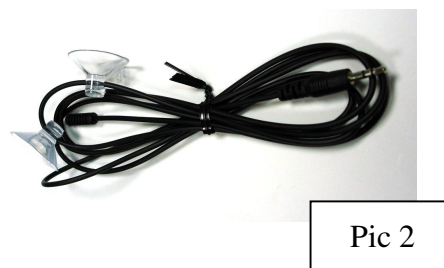

RTA-2000 TMC Receiver

Congratulations on your purchase of the RTA-2000 CABLE TMC Receiver, it will open up a whole new experience on navigation and finding your direction.

Before start using your brand new RTA-2000, please refer to the following for content checking.

Contents prepackaged with your RTA-2000 purchase:

1. RTA-2000 TMC receiver
2. External RDS-TMC Antenna
3. This Quick Guide

Getting Started

Plug your RTA-2000 to the extension port located on the underside of your PDA. There is an external antenna connector (pic1) for plugging External RDS-TMC Antenna (pic 2) while the signal is weaker.