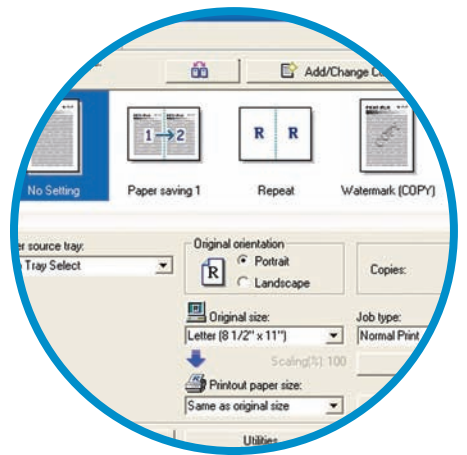

Ricoh's Refined Print Command Stream (RPCS) simplifies printing and set-up with its icon-based page description language.