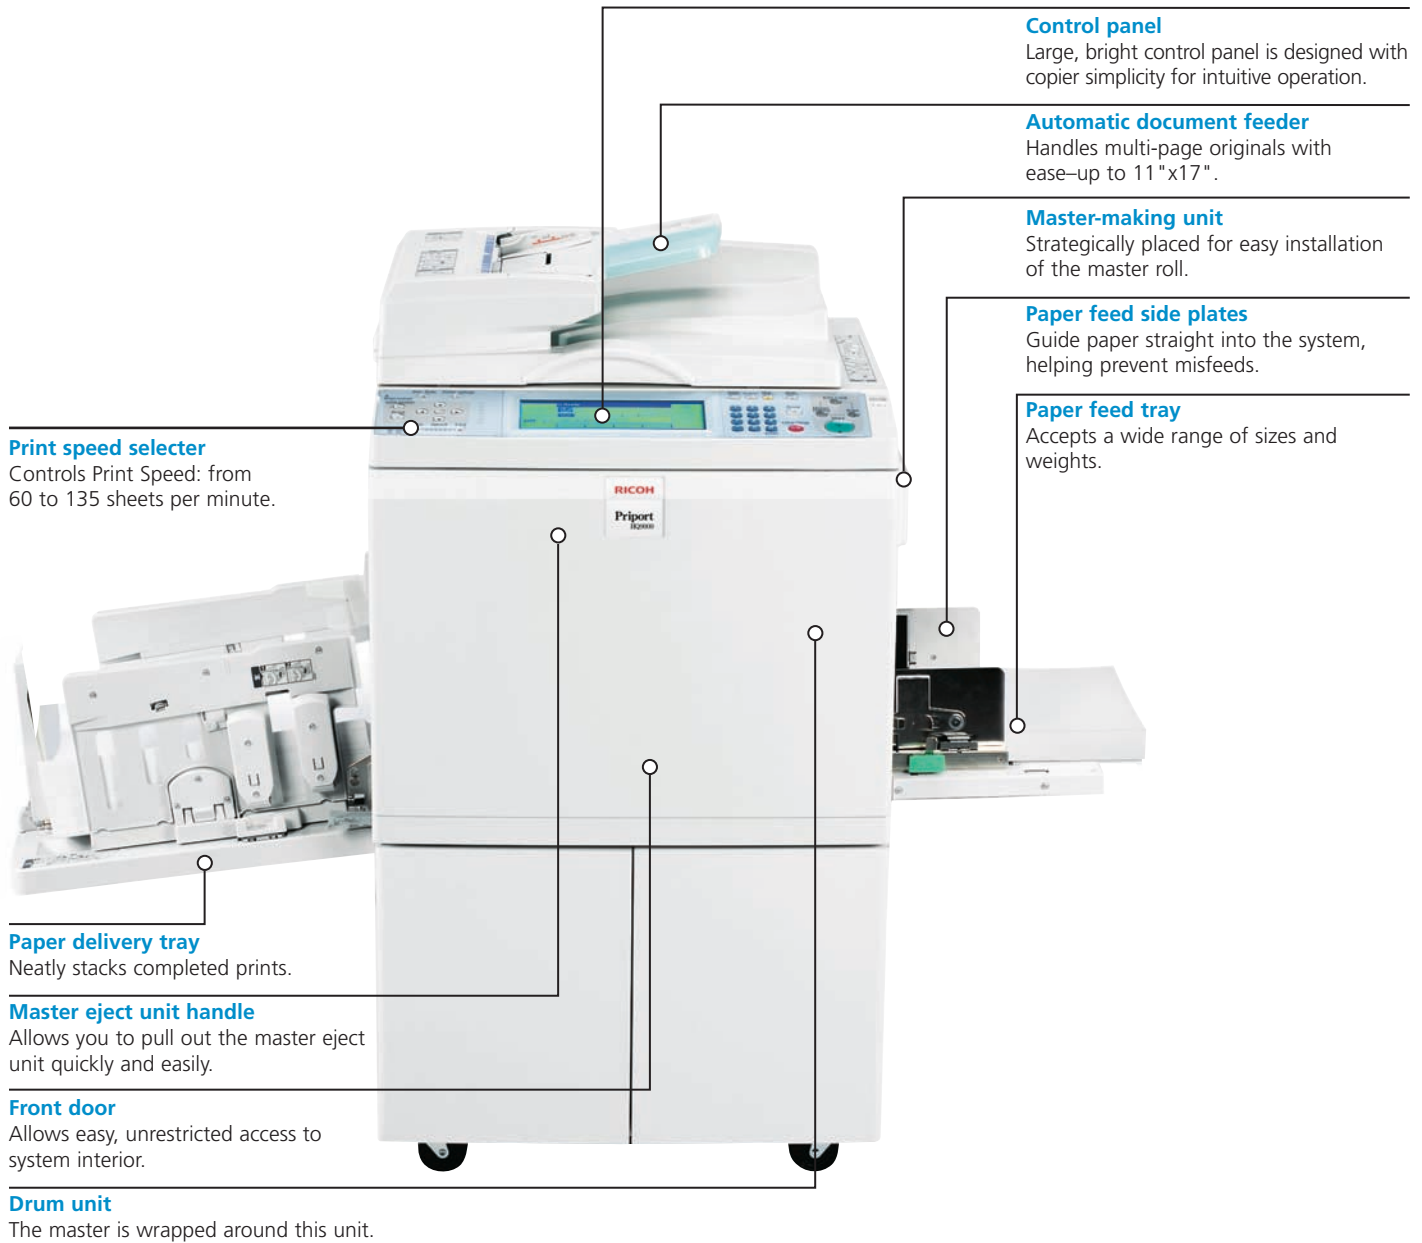

Productive Simplified Economical