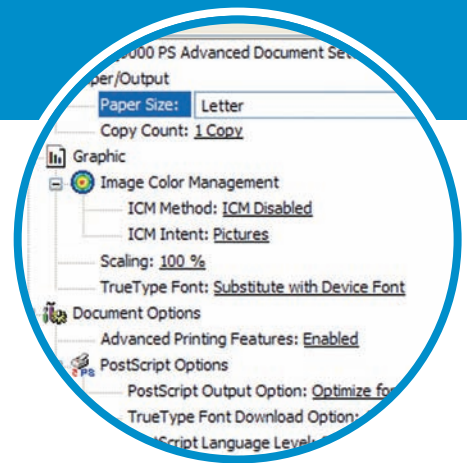

## Copier simplicity

The Ricoh HQ9000 Priport has the same basic operating panel as a copier, which everyone in your organization is already familiar with:

- Large, interactive touch screen greatly simplifies system operation—even for walkup users.
- Intuitive prompts, graphics and LED indicators keep operators informed about system status.