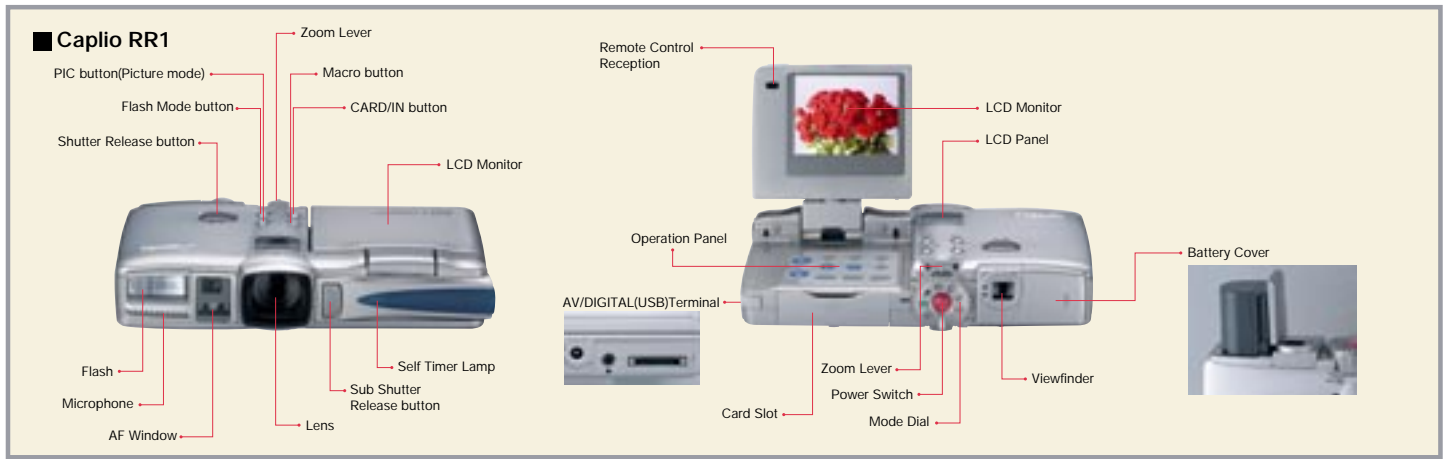

Accessories Included

- Soft Case
- Wrist Strap
- Lens Cap
- AV Cable
- Rechargeable Lithium-ion Battery
- Battery Charger
- Software CD (Win, Mac)
- USB Cable
- Instruction manual
- Warranty card