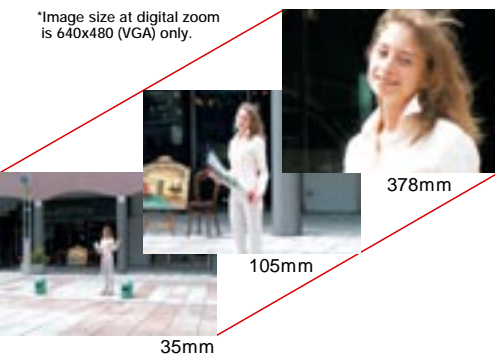

Sound mode enriches data

In "Sound" mode Caplio RR1 turns into a convenient sound recorder that's great for interviews and meetings. You can also add convenient voice memos to captured images and text. Approximately 273 minutes of sound can be placed onto a 128MB SmartMedia™ card.

Wide range of high performance functionality

Caplio RR1 is an outstanding multimedia digital camera with tremendous high-performance functionality. Browse through these impressive additional wide range of features!

- 0.8 sec./frame continuous shooting
- Manual focusing capability
- Exposure compensation (adjustable $\pm 2EV$ in 0.25EV steps)
- 3 adjustable flash settings - (soft, normal, strong)
- Manual white balancing adaptability
- Auto Bracketing exposure capability
- Long-time exposure of up to 8 seconds
- Additional shutter release button for vertical shooting
- Non-compressed mode for high-quality saving (TIFF)