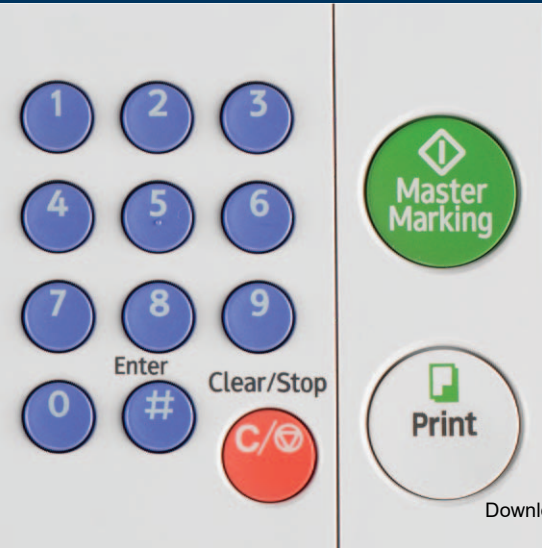

Ricoh Priport DX 4542
Multifunctional Systems
The Smart Choice Among
Mid-Volume Digital Duplicators

RICOH

economical

versatile

reliable

Ricoh Priport DX 4542

Superior Performance Combines With Low Cost Of Ownership To Deliver Unparalleled Value

See Quality Everyday

The Ricoh Priport DX 4542 incorporates technology designed to deliver outstanding reproduction...

- Create documents that look professional with smooth, solid images, clear grayscales and consistent halftones; the Priport DX 4542 incorporates advanced ink control technology that distributes High Density Ink with precision and control.
- Further enhance image quality with the Priport DX4542's Print Pressure Sensors, which automatically adjust for speed, temperature and humidity—key factors affecting print output.
- Fine-tune documents—whether they're text, a combination of text and photos, or handwritten originals—via User-selectable Imaging Modes.

Increase Productivity Everyday

The Ricoh Priport DX 4542 works hard to make your life easier.

- A simplified 4-line LCD Control Panel that mimics a typical copier control panel, which means everyone in your organization will quickly learn how to operate the system.
- Connect directly to a workstation—via the optional VC-20 embedded PC controller.
- Easily add colorful graphics, headlines and borders with a simple change of print cylinders. Colors are limited only by your imagination.