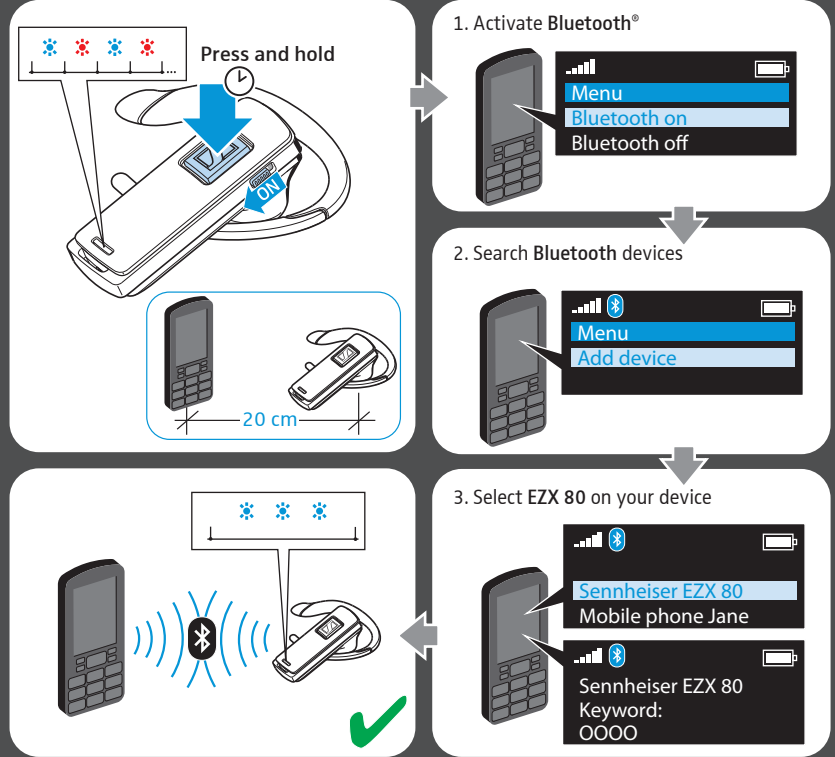

How to wear/adjust the earhook

Adjusting the volume

Pairing

How to check remaining battery life