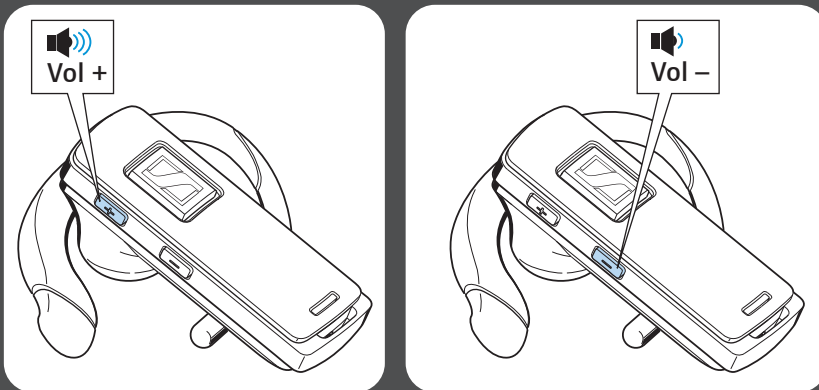

Fast charging

Power on/off

SENNHEISER

Sennheiser Communications A/S
Langager 6, 2680 Solrød Strand, Denmark
www.senncom.com

Printed in China, Publ. 06/12, A01

How to wear/adjust the earhook

Adjusting the volume