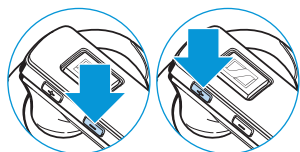

Accepting calls

Ending calls

Reject calls

Call control features

-  Redial (2 taps)
-  Voice dial (press for 2 seconds until you hear a beep, then release the button)
-  Transfer a call from phone to headset (1 tap)
Transfer a call from headset to phone (press for 2 seconds)
-  Hold/unhold a call (2 taps)
-  Reconnect lost connection (1 tap)