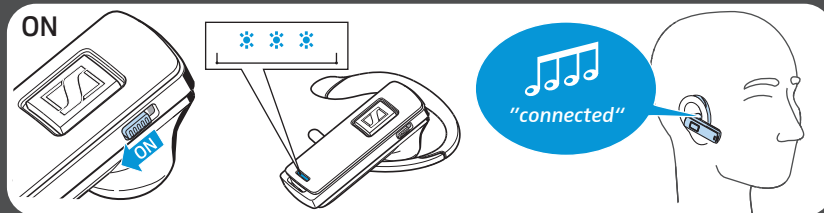

Power on/off