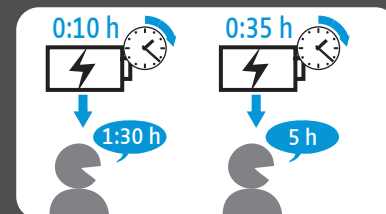

Fast charging