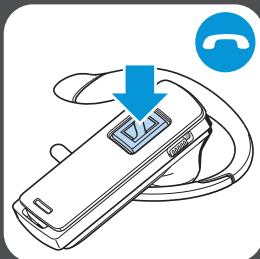

Accepting calls

Ending calls

Reject calls

Call control features

-  Redial (2 taps)
-  Voice dial (press for 2 seconds until you hear a beep, then release the button)
-  Transfer a call from phone to headset (1 tap)
Transfer a call from headset to phone (press for 2 seconds)
-  Hold/unhold a call (2 taps)
-  Reconnect lost connection (1 tap)