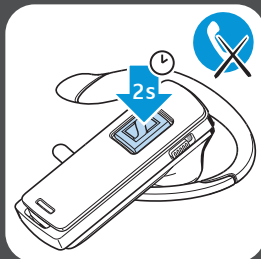

Accepting calls

Ending calls

Reject calls

Call control features

-  Redial (2 taps)
-  Voice dial (press for 2 seconds until you hear a beep, then release the button)
-  Transfer a call from phone to headset (1 tap)
Transfer a call from headset to phone (press for 2 seconds)
-  Hold/unhold a call (2 taps)
-  Reconnect lost connection (1 tap)