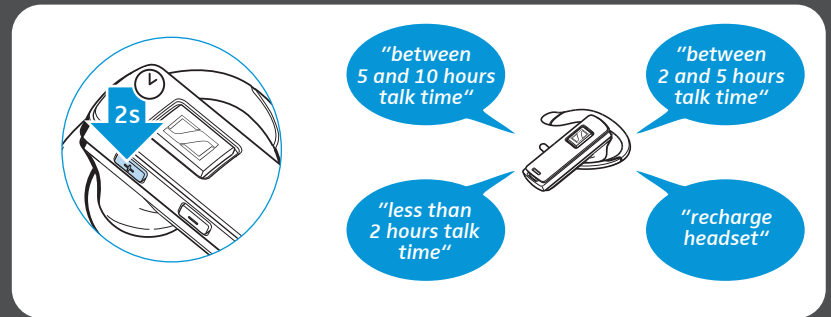

How to check remaining battery life