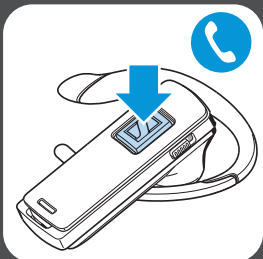

Accepting calls

Ending calls

Reject calls

Call control features

-  Redial (2 taps)
-  Voice dial (press for 2 seconds until you hear a beep, then release the button)
-  Transfer a call from phone to headset (1 tap)
Transfer a call from headset to phone (press for 2 seconds)
-  Hold/unhold a call (2 taps)
-  Reconnect lost connection (1 tap)

-  Mute on (press Volume down button for 2 seconds)
-  Mute off (press Volume down button for 2 seconds)
-  Remaining talk time (press Volume up button for 2 seconds)

Quick Guide | EZX 80

Charging

Full charge