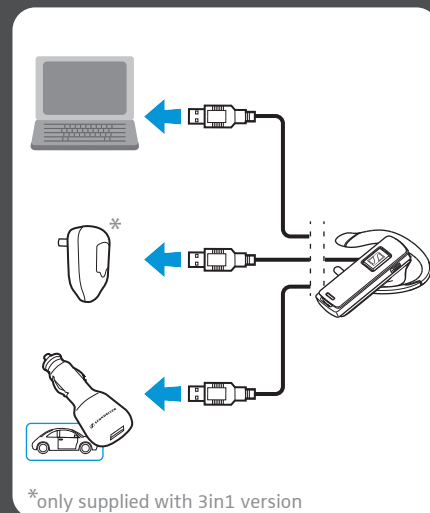

Accepting calls

Ending calls

Reject calls

Call control features

-  Redial (2 taps)
-  Voice dial (press for 2 seconds until you hear a beep, then release the button)
-  Transfer a call from phone to headset (1 tap)
Transfer a call from headset to phone (press for 2 seconds)
-  Hold/unhold a call (2 taps)
-  Reconnect lost connection (1 tap)

-  Mute on (press Volume down button for 2 seconds)
-  Mute off (press Volume down button for 2 seconds)
-  Remaining talk time (press Volume up button for 2 seconds)

Quick Guide | EZX 80

Charging

Full charge