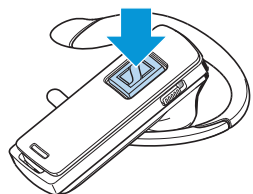

Accepting calls

Ending calls

Reject calls

Call control features

-  Redial (2 taps)
-  Voice dial (press for 2 seconds until you hear a beep, then release the button)
-  Transfer a call from phone to headset (1 tap)
Transfer a call from headset to phone (press for 2 seconds)
-  Hold/unhold a call (2 taps)
-  Reconnect lost connection (1 tap)