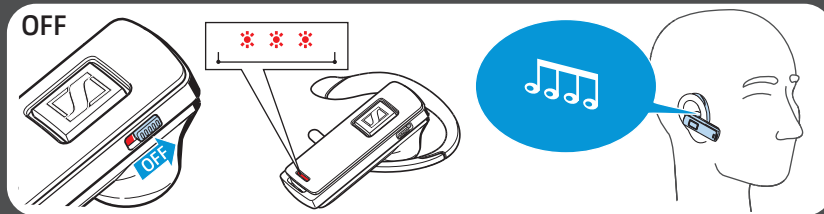

Power on/off