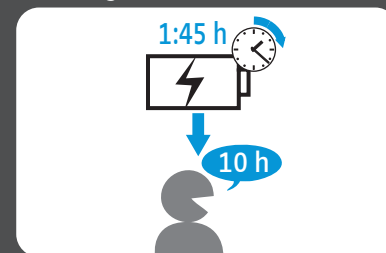

Accepting calls

Ending calls

Reject calls

Call control features

-  Redial (2 taps)
-  Voice dial (press for 2 seconds until you hear a beep, then release the button)
-  Transfer a call from phone to headset (1 tap)
Transfer a call from headset to phone (press for 2 seconds)
-  Hold/unhold a call (2 taps)
-  Reconnect lost connection (1 tap)

-  Mute on (press Volume down button for 2 seconds)
-  Mute off (press Volume down button for 2 seconds)
-  Remaining talk time (press Volume up button for 2 seconds)

Quick Guide | EZX 80

Charging

Full charge