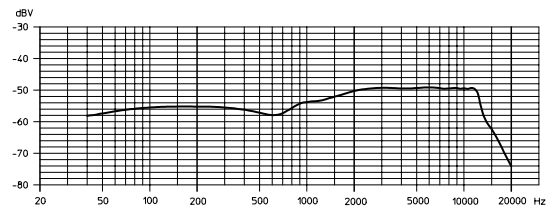

MD 42

Microphones | Reporter's Microphones

Cat. No. 005173

General Description

The MD 42 is a high-quality reporter's microphone with omni-directional pick-up pattern. It has been specially optimised for rough use in live reporting and broadcasting environments. The MD 42 is a very 'good-natured' microphone whose design avoids wind and handling noise problems. Colour: black.

Technical Data

Pick-up pattern omni-directional
 Frequency response 40 – 18,000 Hz
 Sensitivity (free field, no load, 1 kHz) 2.0 mV/Pa ± 2.5 dB
 Nominal impedance (1 kHz) 350 Ω
 Min. terminating impedance 1 kΩ
 Connector 3-pin XLR
 Dimensions Ø 49 x 250 mm (Ø 1.93" x 9.84")
 Weight appx. 360 g (12.70 oz)

Recommended Accessories

- MZW 4032 windshield, anthracite Cat. No. 002978
- MZW 1032-PRO velourised windshield, black Cat. No. 003746
- MZQ 800 microphone clamp Cat. No. 004711

Profile

Omni-directional reporter's microphone, very insensitive to wind and pop noise, frequency response 40 Hz to 18,000 Hz, sensitivity (free field, no load) 2.0 mV/Pa ± 2.5 dB at 1 kHz, nominal impedance 350 Ω at 1 kHz, min. terminating impedance 1,000 Ω, XLR-3 connector, dimensions Ø 49 x 250 mm (Ø 1.93" x 9.84"), weight appx. 360 g (12.70 oz).