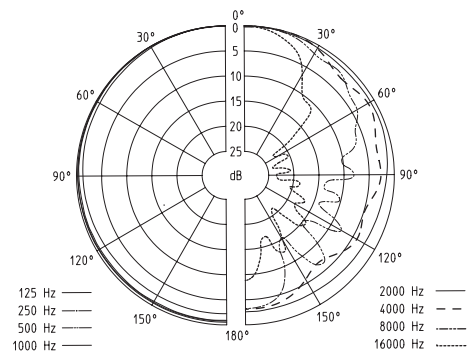

MD 42

Microphones | Reporter's Microphones

Cat. No. 005173

General Description

The MD 42 is a high-quality reporter's microphone with omni-directional pick-up pattern. It has been specially optimised for rough use in live reporting and broadcasting environments. The MD 42 is a very 'good-natured' microphone whose design avoids wind and handling noise problems. Colour: black.

Technical Data

Pick-up pattern omni-directional
 Frequency response 40 – 18,000 Hz
 Sensitivity (free field, no load, 1 kHz) 2.0 mV/Pa ± 2.5 dB
 Nominal impedance (1 kHz) 350 Ω
 Min. terminating impedance 1 kΩ
 Connector 3-pin XLR
 Dimensions Ø 49 x 250 mm (Ø 1.93" x 9.84")
 Weight appx. 360 g (12.70 oz)

Recommended Accessories

- MZW 4032 windshield, anthracite Cat. No. 002978
- MZW 1032-PRO velourised windshield, black Cat. No. 003746
- MZQ 800 microphone clamp Cat. No. 004711

Profile

Omni-directional reporter's microphone, very insensitive to wind and pop noise, frequency response 40 Hz to 18,000 Hz, sensitivity (free field, no load) 2.0 mV/Pa ± 2.5 dB at 1 kHz, nominal impedance 350 Ω at 1 kHz, min. terminating impedance 1,000 Ω, XLR-3 connector, dimensions Ø 49 x 250 mm (Ø 1.93" x 9.84"), weight appx. 360 g (12.70 oz).