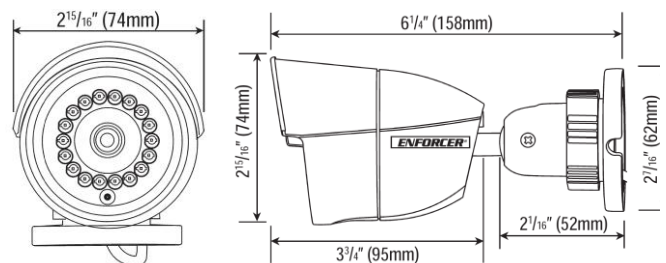

Dimensions: