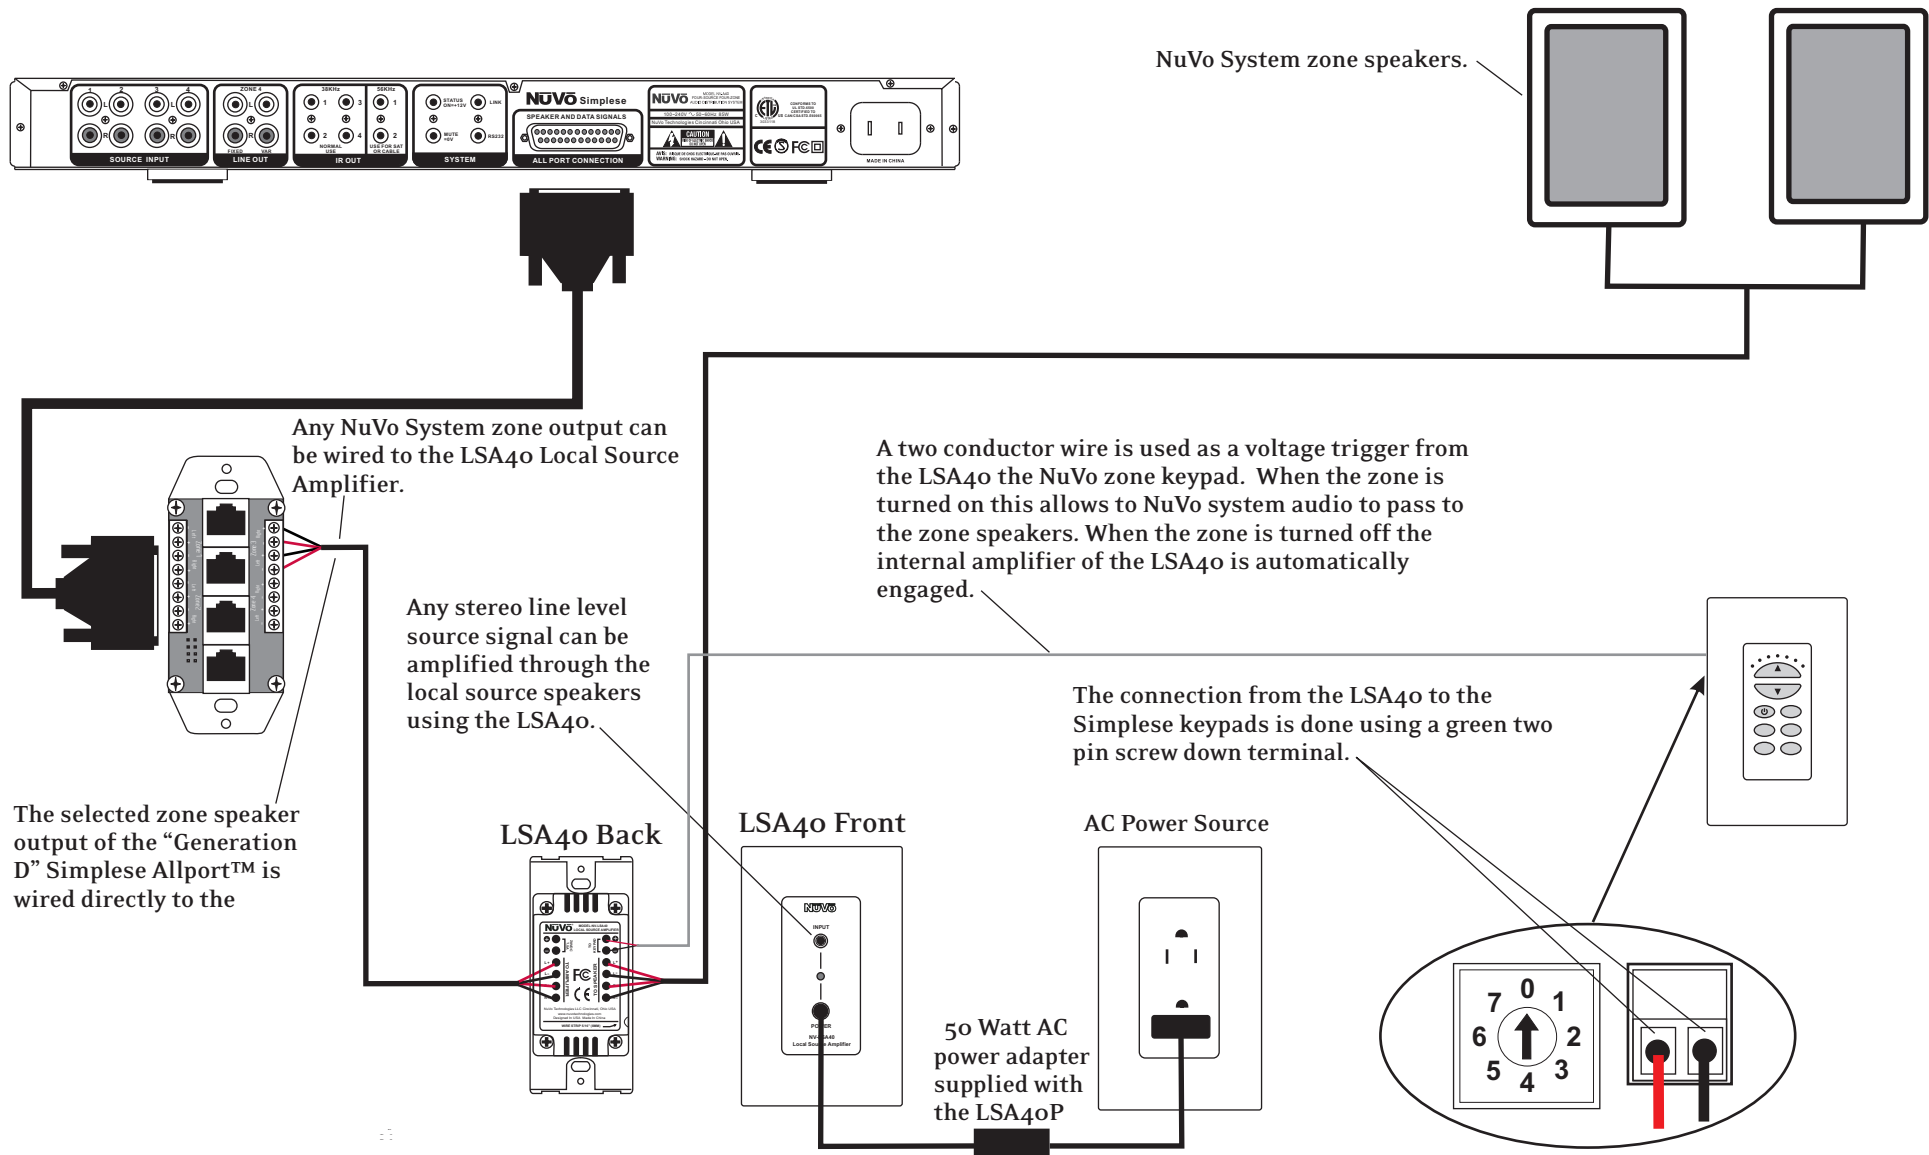

LSA40S Local Source Amplifier for Use with Essentia and Concerto

LSA40S Local Source Amplifier for Use with Generation D Simplese

Free Manuals Download Website

<http://myh66.com>

<http://usermanuals.us>

<http://www.somanuals.com>