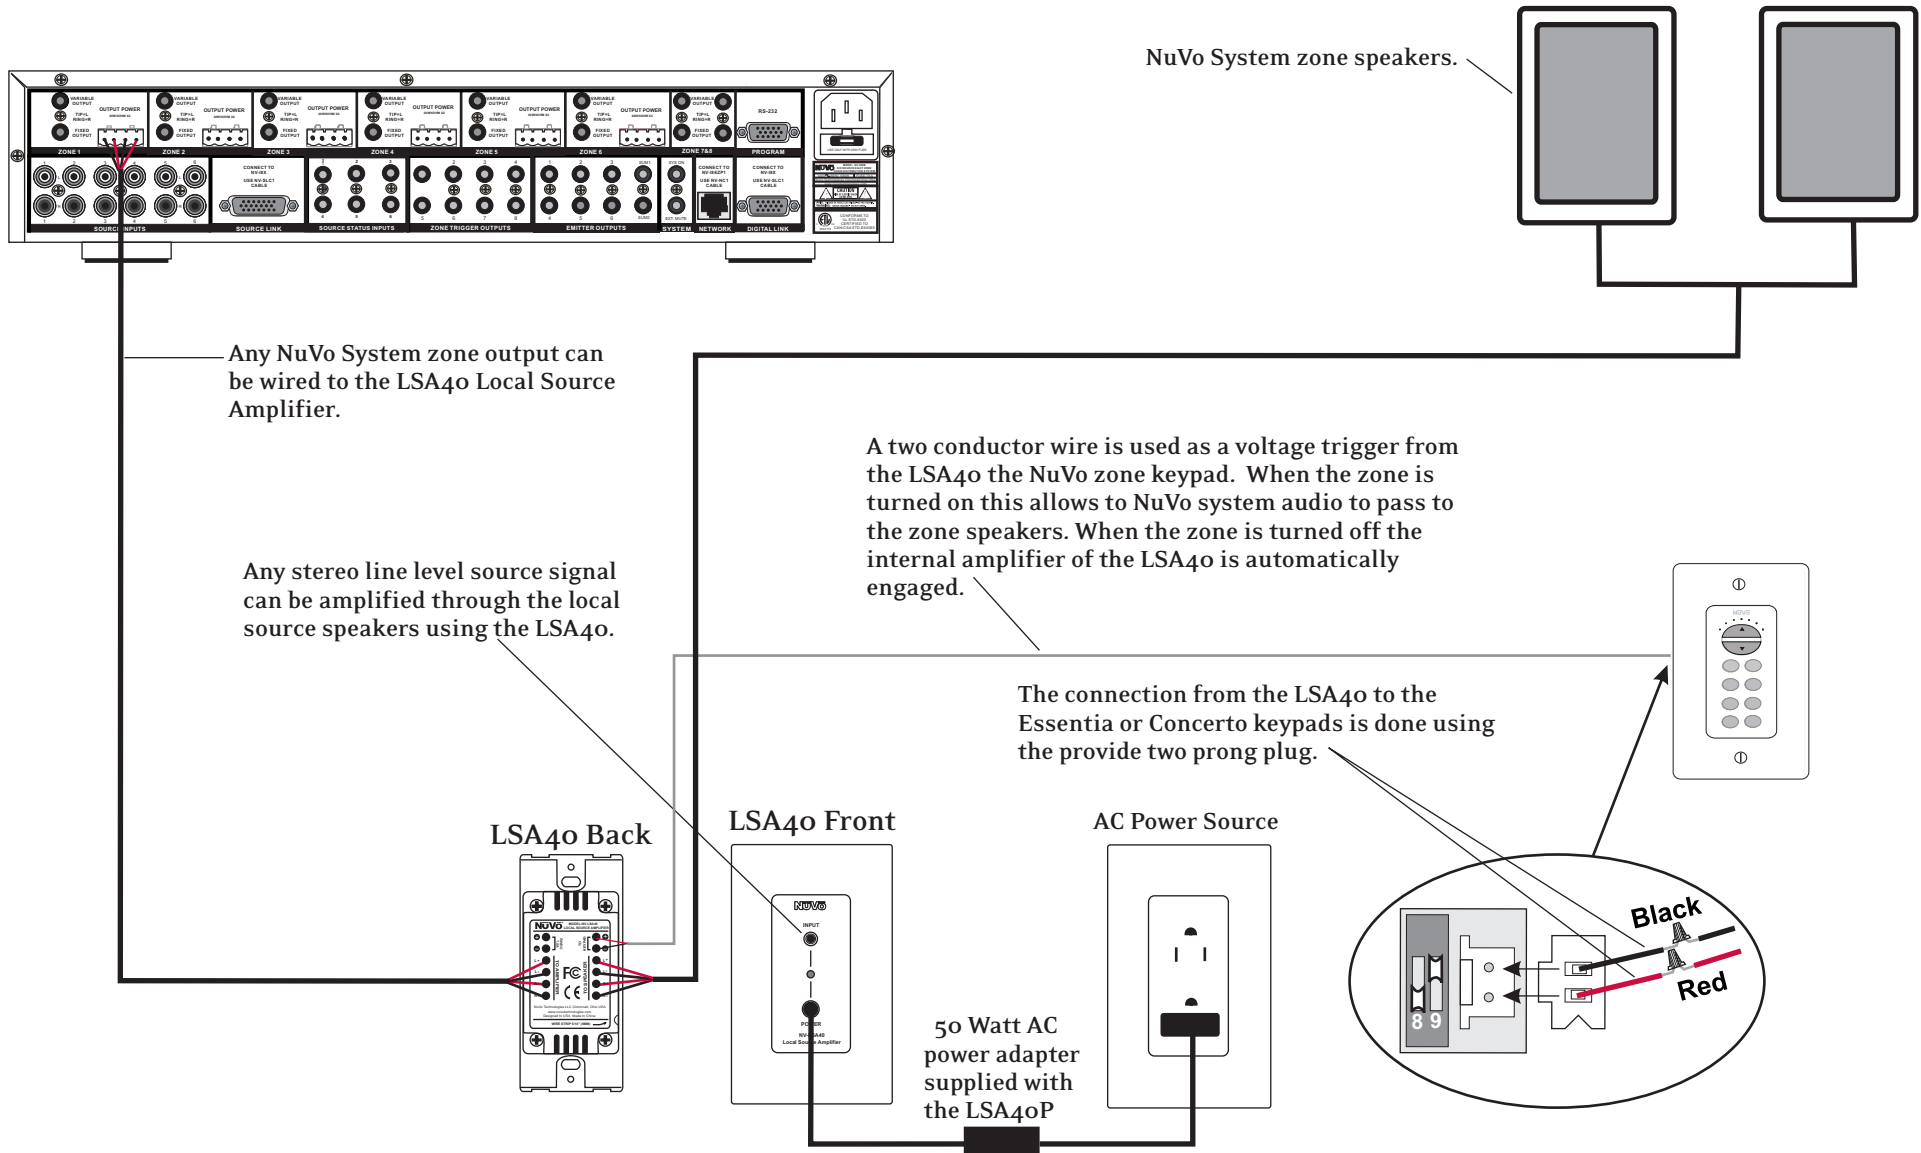

LSA40S Local Source Amplifier for Use with Essentia and Concerto

LSA40S Local Source Amplifier for Use with Generation D Simplese

Free Manuals Download Website

<http://myh66.com>

<http://usermanuals.us>

<http://www.somanuals.com>