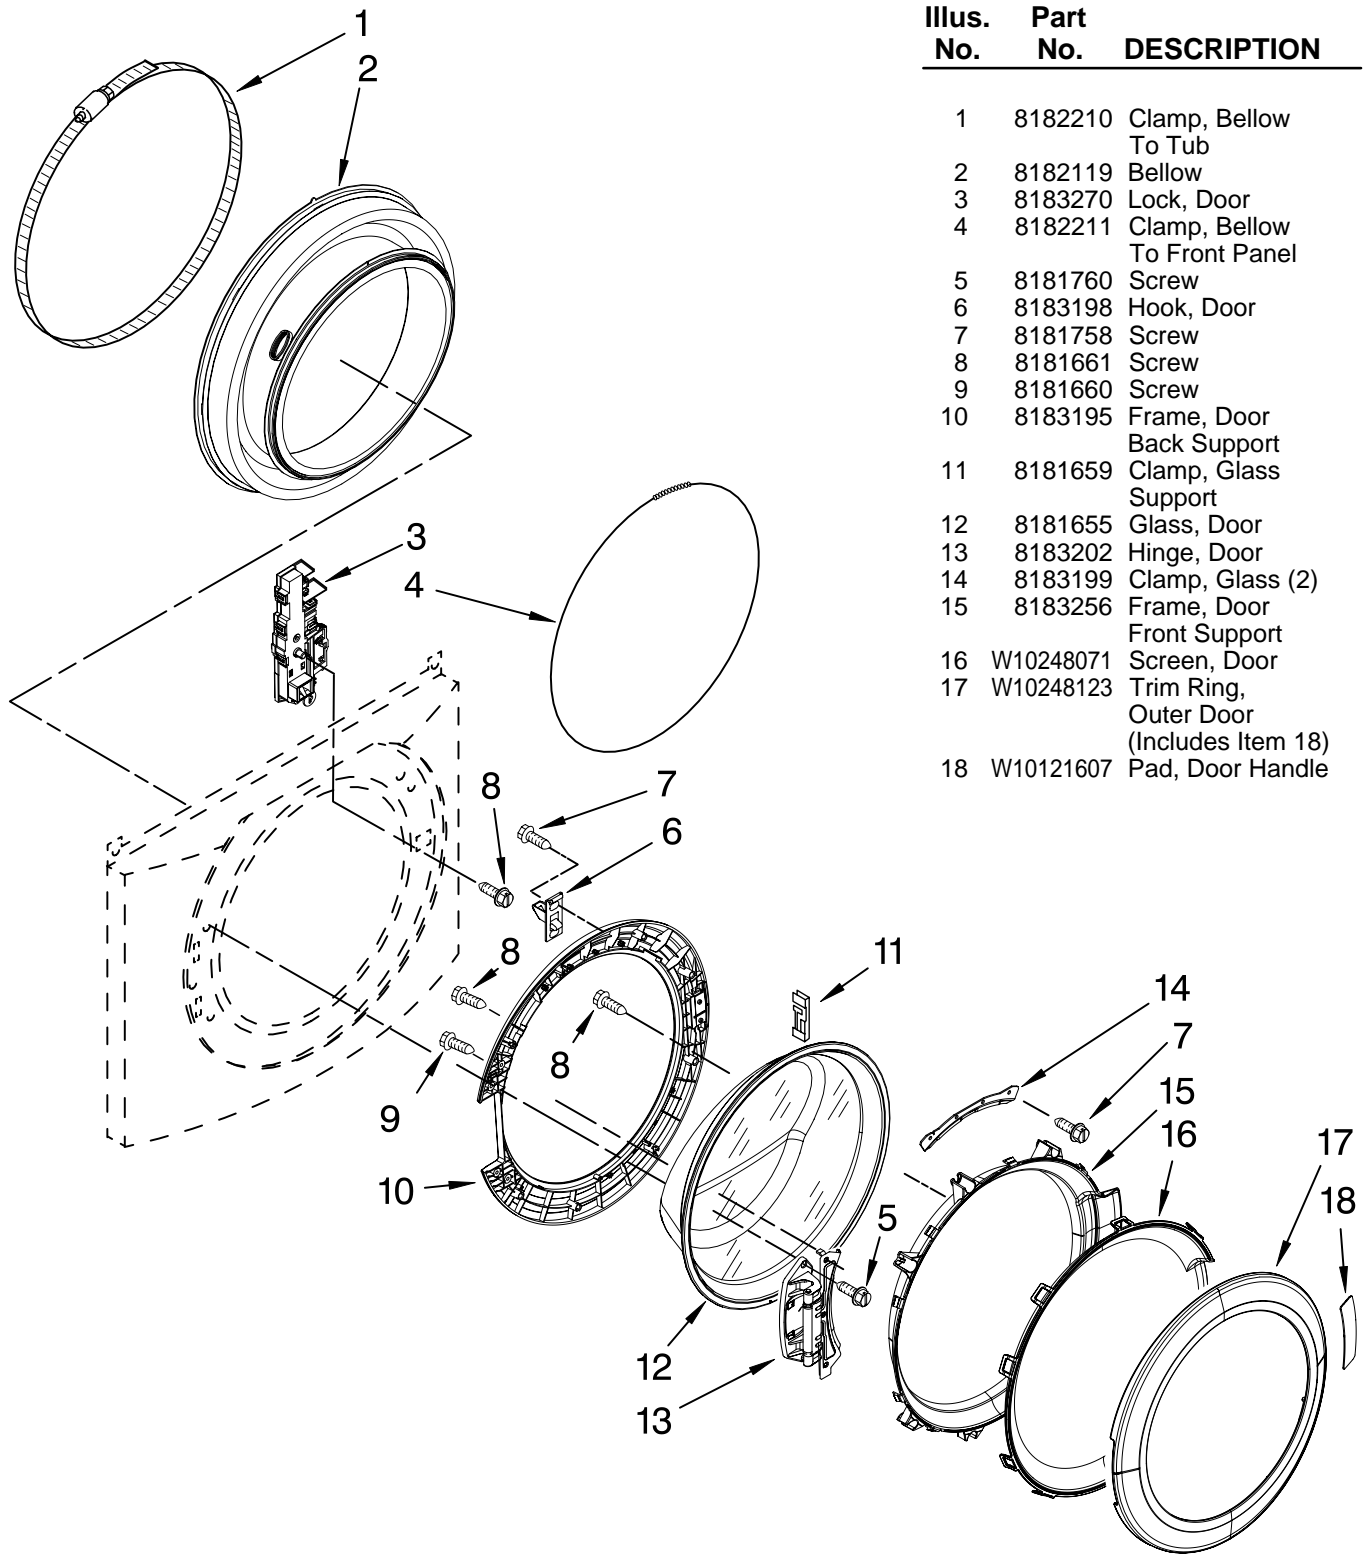

For Model: MHWE300VW12
(White)

TOP AND CABINET PARTS

For Model: MHWE300VW12
(White)

Illus. No.	Part No.	DESCRIPTION
1		Literature Parts
	W10248061	Use & Care Guide
	W10250503	Tech Sheet
	8183017	Quick Start Guide
	W10248060	Energy Guide
2	8181799	Top
3	W10250656	Cabinet
4	W10248114	Panel, Front
5	8181643	Toe Panel
6	W10248115	Ring, Trim
7	8183210	Clip, Trim
8	8183019	Filter, Interference
9	W10157885	Screw, 4.2 x 14
10	8183189	Harness, Wiring (Lower Main) (Includes Items 18, 19 & 23)
11	8181636	Foot, Leveling
12		Bolt, Shipping
	8182797	Upper
	8182798	Lower
13	8182661	Brace, Transport
14	W10242507	Panel, Rear
15	8181635	Pan, Bottom
16	W10250578	Brace, Rear
17	8181756	Screw
18	W10121609	Channel, Harness (Side)
19	W10121610	Channel, Harness (Bottom)
20	W10271610	Switch, Pressure
21	8181739	Hose, Pressure Switch
22	8181763	Bracket, Spring
23	W10189678	Microswitch (2)
24	8181752	Clamp, Hose
25	8181738	Connector, Drain Hose
26	8181737	Hose, Drain (Outer)
27	8181690	Strain Relief
28	8183009	Cord, Power
29	8182702	Clip, Outer Hose Holder
30	8181768	Storage, Hose
31	8182699	Sleeve, Cord Support (2)
32	8182201	Screw, 3 x 8 mm
33	8182700	Cover, Transport
34	8182701	Clip, Outer Hose Holder
35	8181828	Screw
36		Hose, Water Inlet
	8182795	Blue Coupler
	8182792	Red Coupler

DOOR AND LATCH PARTS

For Model: MHWE300VW12
(White)

Illus. No.	Part No.	DESCRIPTION
1	8182210	Clamp, Bellow To Tub
2	8182119	Bellow
3	8183270	Lock, Door
4	8182211	Clamp, Bellow To Front Panel
5	8181760	Screw
6	8183198	Hook, Door
7	8181758	Screw
8	8181661	Screw
9	8181660	Screw
10	8183195	Frame, Door Back Support
11	8181659	Clamp, Glass Support
12	8181655	Glass, Door
13	8183202	Hinge, Door
14	8183199	Clamp, Glass (2)
15	8183256	Frame, Door Front Support
16	W10248071	Screen, Door
17	W10248123	Trim Ring, Outer Door (Includes Item 18)
18	W10121607	Pad, Door Handle