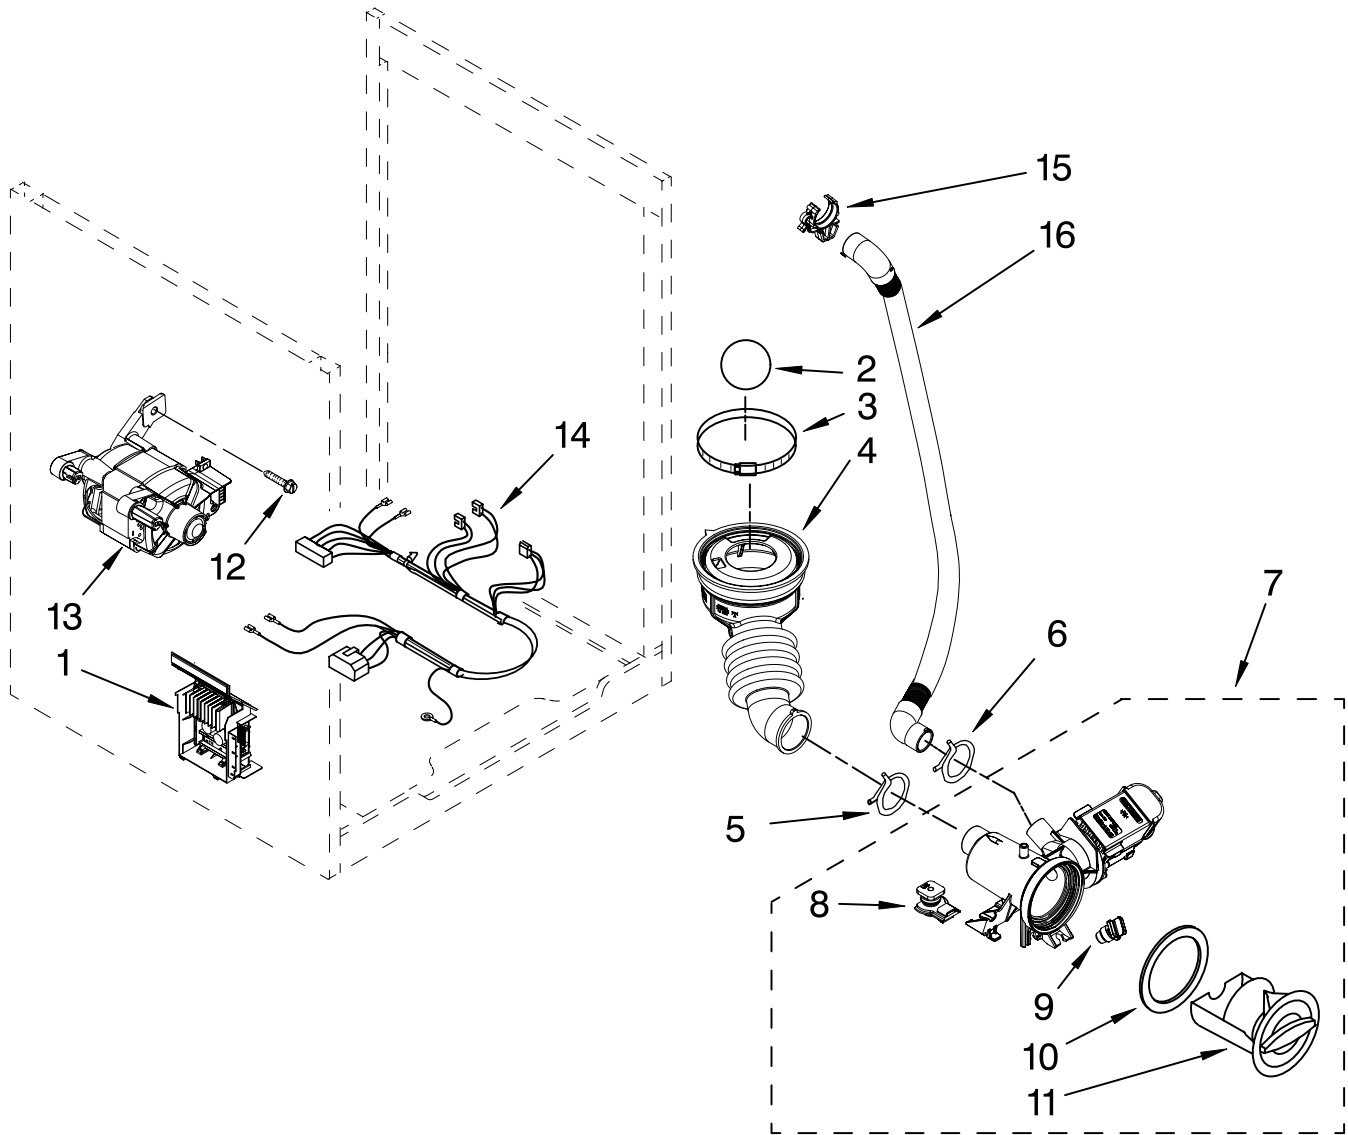

DISPENSER PARTS

For Model: MHWE300VW12
(White)

DISPENSER PARTS

For Model: MHWE300VW12
(White)

Illus.	Part	
No.	No.	DESCRIPTION
1	8182862	Valve, Inlet
2	W10168480	Hose, Inlet Valve To Dispenser
3	8181754	Clamp, Hose
4	8181751	Clamp, Hose
5	8183181	Nozzle, Inlet
6	8183183	Lever, Water Distribution
7	8183184	Cam, Actuator
8	W10161052	Lever, Connection
9	8181661	Screw
10	8183186	Actuator
11	W10157886	Dispenser, Complete (Includes Item 8)
12	W10164400	Plate, Distribution
13	8181712	Nozzle, Distribution
14	8181721	Hook, Drawer
15	W10121596	Separator, With Selection Slider
16	W10121598	Syphon, Bleach/Softener
17	8183179	Cover, Detergent Drawer
18	8183173	Drawer, Detergent (Complete)
19	W10248111	Bracket, Handle Fixation
20	W10248109	Handle, Drawer (Includes Items 19 & 21)
21	W10248108	Medallion
22	8181747	Seal
23	8181718	Tube, Dispenser To Bellow

TUB AND BASKET PARTS

For Model: MHWE300VW12

(White)

TUB AND BASKET PARTS

For Model: MHWE300VW12
(White)

Illus. No.	Part No.	DESCRIPTION
1	8182132	Nut, Pulley
2	8182650	Pulley
3	W10248068	Belt
4	8181645	Counterweight, Front (2)
5	W10253670	Pipe, Ventilation
6	W10208156	Clamp
7	8181743	Hose, Exhaust
8	W10253855	Tub, Rear (Includes Items 10, 22, 23 & 24)
9	8181913	Counterweight, Rear
10	8181673	Gasket, Tub
11	W10250573	Basket
12	W10250572	Baffle, Tub
13	W10250553	O-Ring
14	8181731	Airtrap
15	8181785	Screw
16	8182814	Spring, Suspension
17	8181647	Bolt
18	8181742	Clamp, Hose
19	8183187	Hose, Exhaust
20	8181667	Clamp, Tub
21	8182312	Tub, Front (Includes Items 10 & 22)
22	8182512	Nut, Push-In
23	8182214	Screw
24	W10250572	Bracket, Heater Support
25	8182666	Element, Heating
26	8181705	NTC
27	8182812	Shock Absorber (4)

PUMP AND MOTOR PARTS

For Model: MHWE300VW12
(White)

Illus. No.	Part No.	DESCRIPTION
1	8183196	Motor Control Unit
2	W10121657	Ball
3	8181734	Clamp
4	8181732	Hose, Tub to Pump
5	8181753	Clamp
6	8181752	Clamp
7	8182821	Pump (Complete)