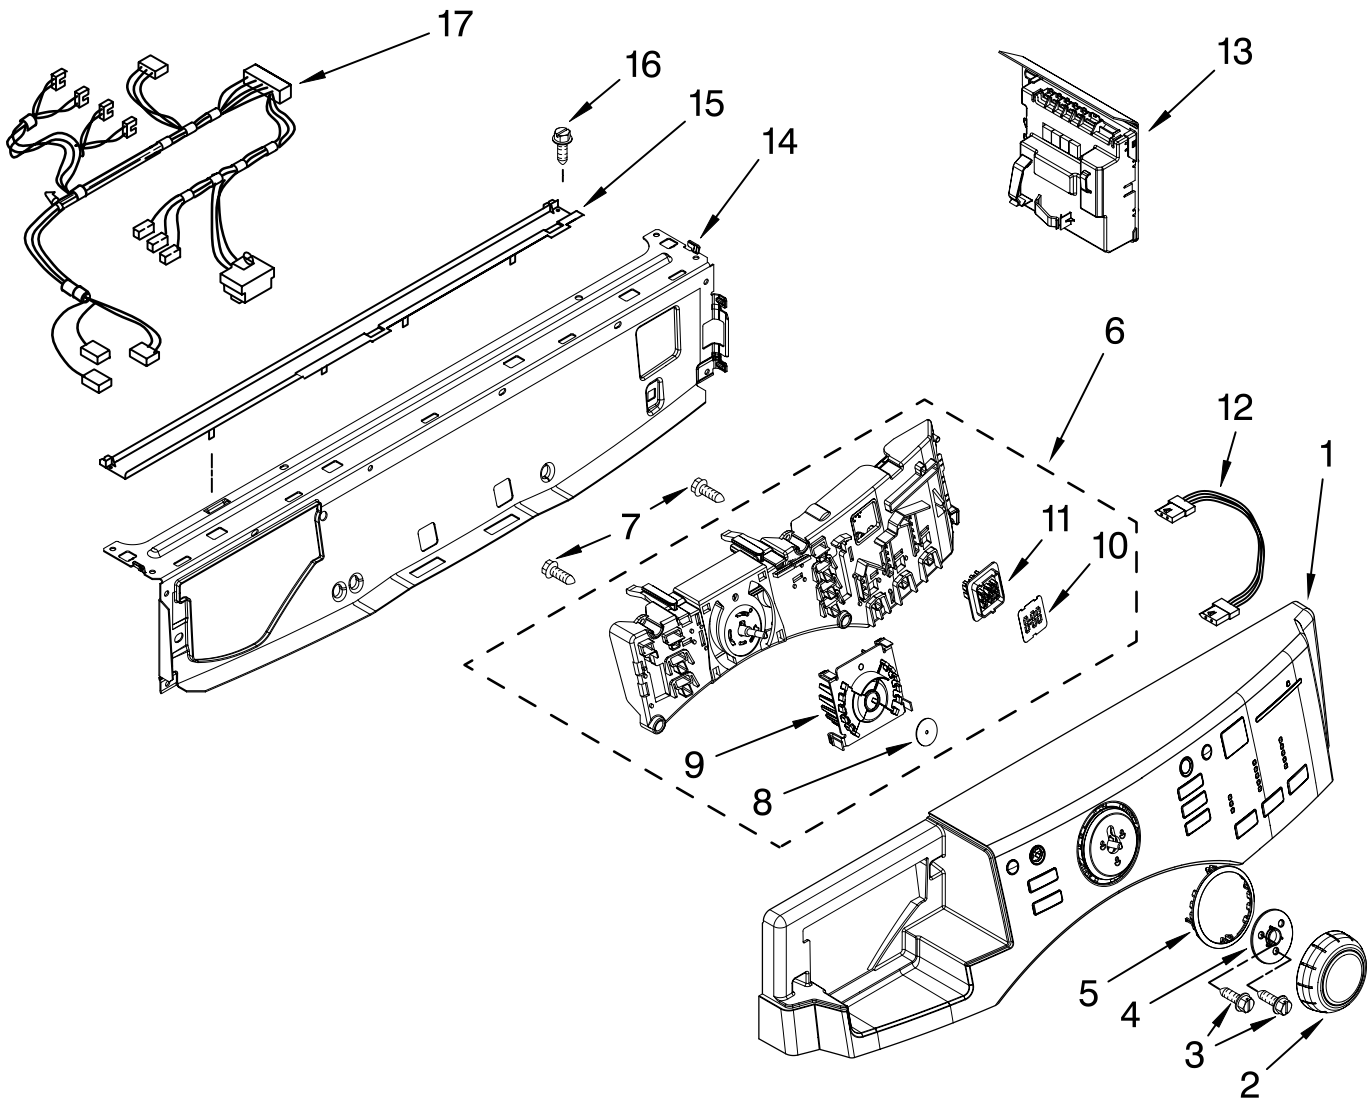

CONTROL PANEL PARTS

For Model: MHWE300VW12
(White)

Illus. No.	Part No.	DESCRIPTION
1	W10248112	Panel-Control
2	W10248116	Knob, Control (Includes Item 5)
3	8181758	Screw
4	W10248117	Bushing, Knob
5	W10248122	Light Guide, Cycle
6	W10271608	User Interface
7	8181661	Screw

Illus. No.	Part No.	DESCRIPTION
8	W10248120	Seal, User Interface
9	W10248121	Light Guide-Cycle, Internal
10	W10248118	Foil-Display
11	W10248119	Light Guide-Display
12	W10168511	Harness, Wiring (User Interface)

Illus. No.	Part No.	DESCRIPTION
13	W10271604	Microcomputer, Machine Control
14	8183203	Brace, Front Top
15	8183204	Channel, Water
16	8181756	Screw
17	W10271602	Harness, Wiring (Upper Main)

FOR ORDERING INFORMATION REFER TO PARTS PRICE LIST