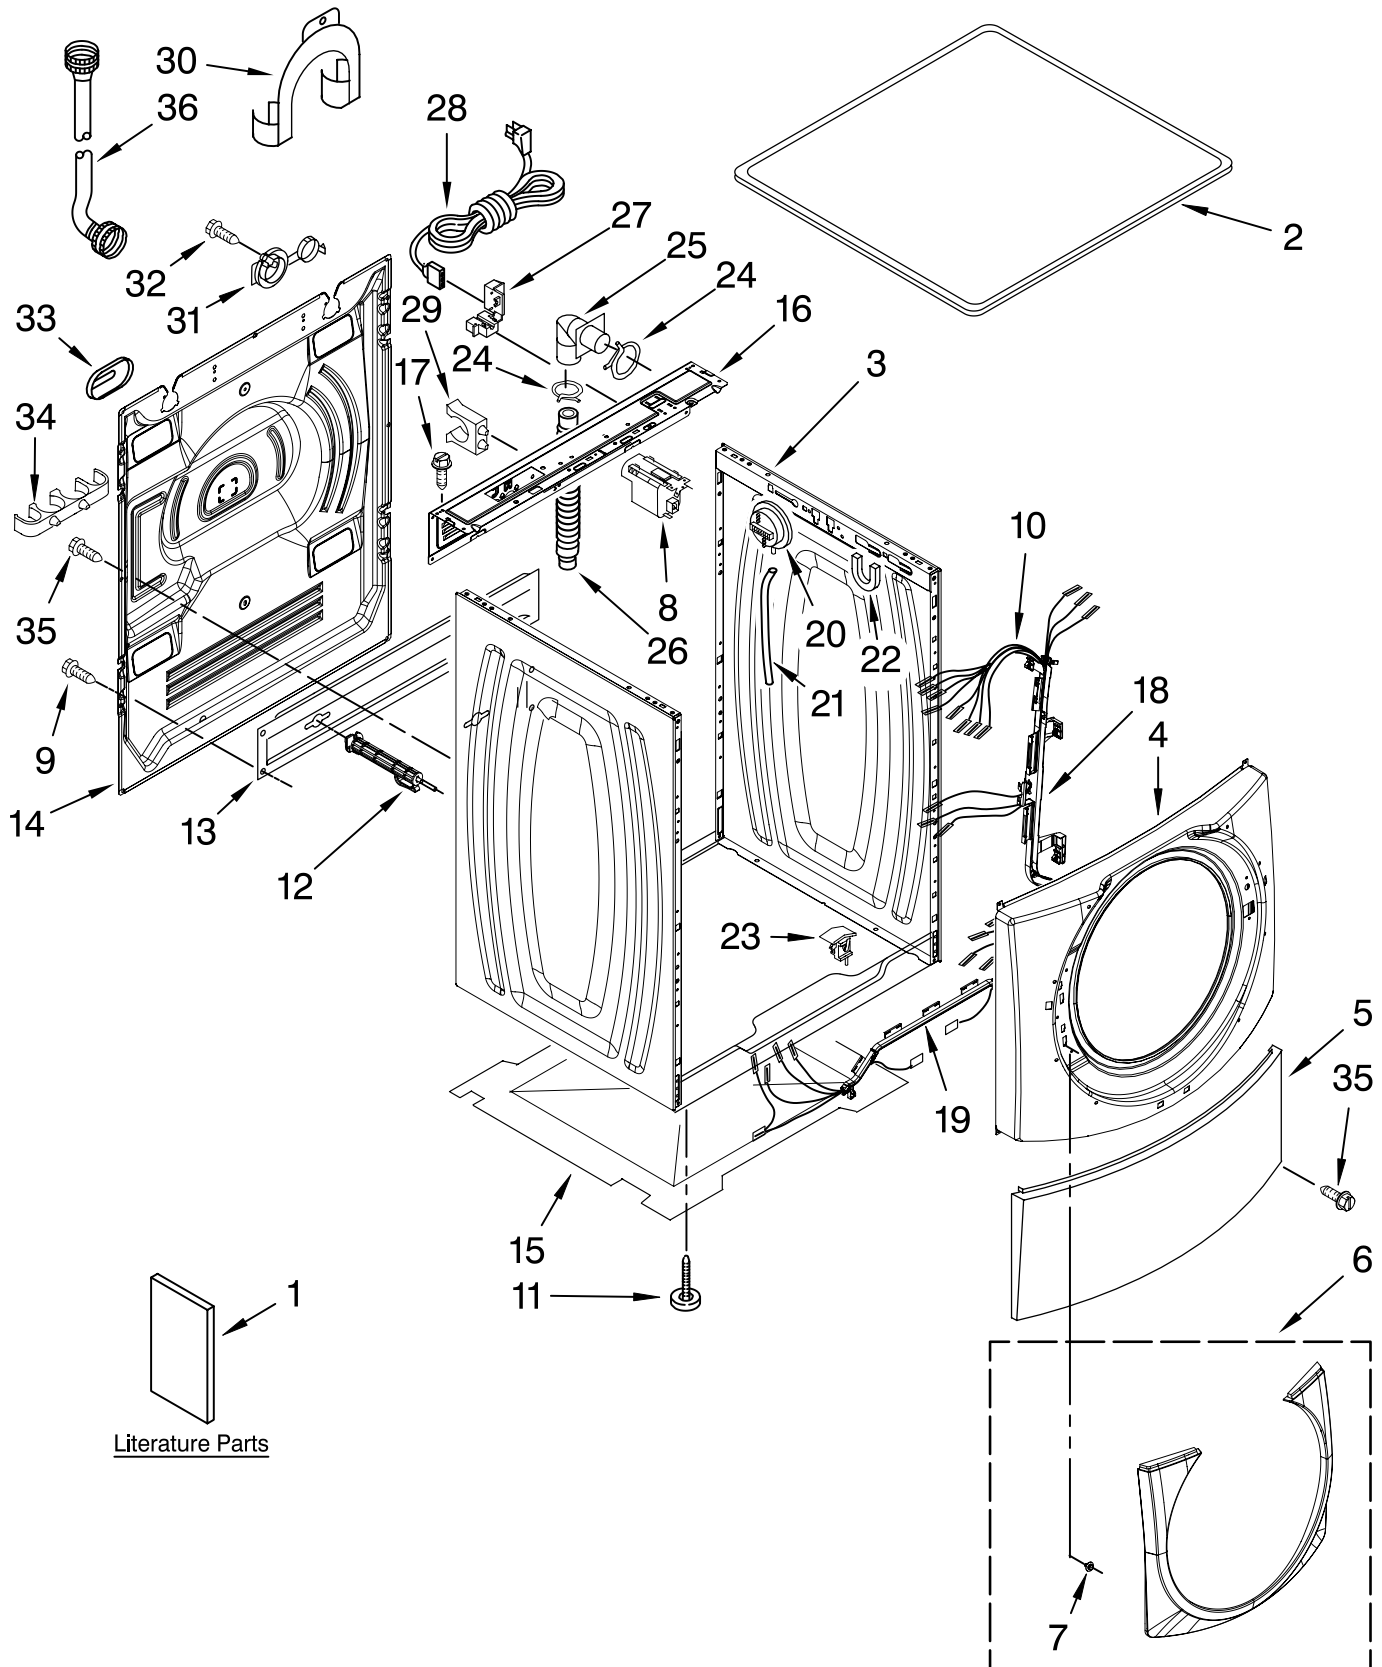

For Model: MHWE300VW12
(White)

TOP AND CABINET PARTS

For Model: MHWE300VW12
(White)

Illus. No.	Part No.	DESCRIPTION
1		Literature Parts
	W10248061	Use & Care Guide
	W10250503	Tech Sheet
	8183017	Quick Start Guide
	W10248060	Energy Guide
2	8181799	Top
3	W10250656	Cabinet
4	W10248114	Panel, Front
5	8181643	Toe Panel
6	W10248115	Ring, Trim
7	8183210	Clip, Trim
8	8183019	Filter, Interference
9	W10157885	Screw, 4.2 x 14
10	8183189	Harness, Wiring (Lower Main) (Includes Items 18, 19 & 23)
11	8181636	Foot, Leveling
12		Bolt, Shipping
	8182797	Upper
	8182798	Lower
13	8182661	Brace, Transport
14	W10242507	Panel, Rear
15	8181635	Pan, Bottom
16	W10250578	Brace, Rear
17	8181756	Screw
18	W10121609	Channel, Harness (Side)
19	W10121610	Channel, Harness (Bottom)
20	W10271610	Switch, Pressure
21	8181739	Hose, Pressure Switch
22	8181763	Bracket, Spring
23	W10189678	Microswitch (2)
24	8181752	Clamp, Hose
25	8181738	Connector, Drain Hose
26	8181737	Hose, Drain (Outer)
27	8181690	Strain Relief
28	8183009	Cord, Power
29	8182702	Clip, Outer Hose Holder
30	8181768	Storage, Hose
31	8182699	Sleeve, Cord Support (2)
32	8182201	Screw, 3 x 8 mm
33	8182700	Cover, Transport
34	8182701	Clip, Outer Hose Holder
35	8181828	Screw
36		Hose, Water Inlet
	8182795	Blue Coupler
	8182792	Red Coupler

DOOR AND LATCH PARTS

For Model: MHWE300VW12
(White)

Illus. No.	Part No.	DESCRIPTION
1	8182210	Clamp, Bellow To Tub
2	8182119	Bellow
3	8183270	Lock, Door
4	8182211	Clamp, Bellow To Front Panel
5	8181760	Screw
6	8183198	Hook, Door
7	8181758	Screw
8	8181661	Screw
9	8181660	Screw
10	8183195	Frame, Door Back Support
11	8181659	Clamp, Glass Support
12	8181655	Glass, Door
13	8183202	Hinge, Door
14	8183199	Clamp, Glass (2)
15	8183256	Frame, Door Front Support
16	W10248071	Screen, Door
17	W10248123	Trim Ring, Outer Door (Includes Item 18)
18	W10121607	Pad, Door Handle