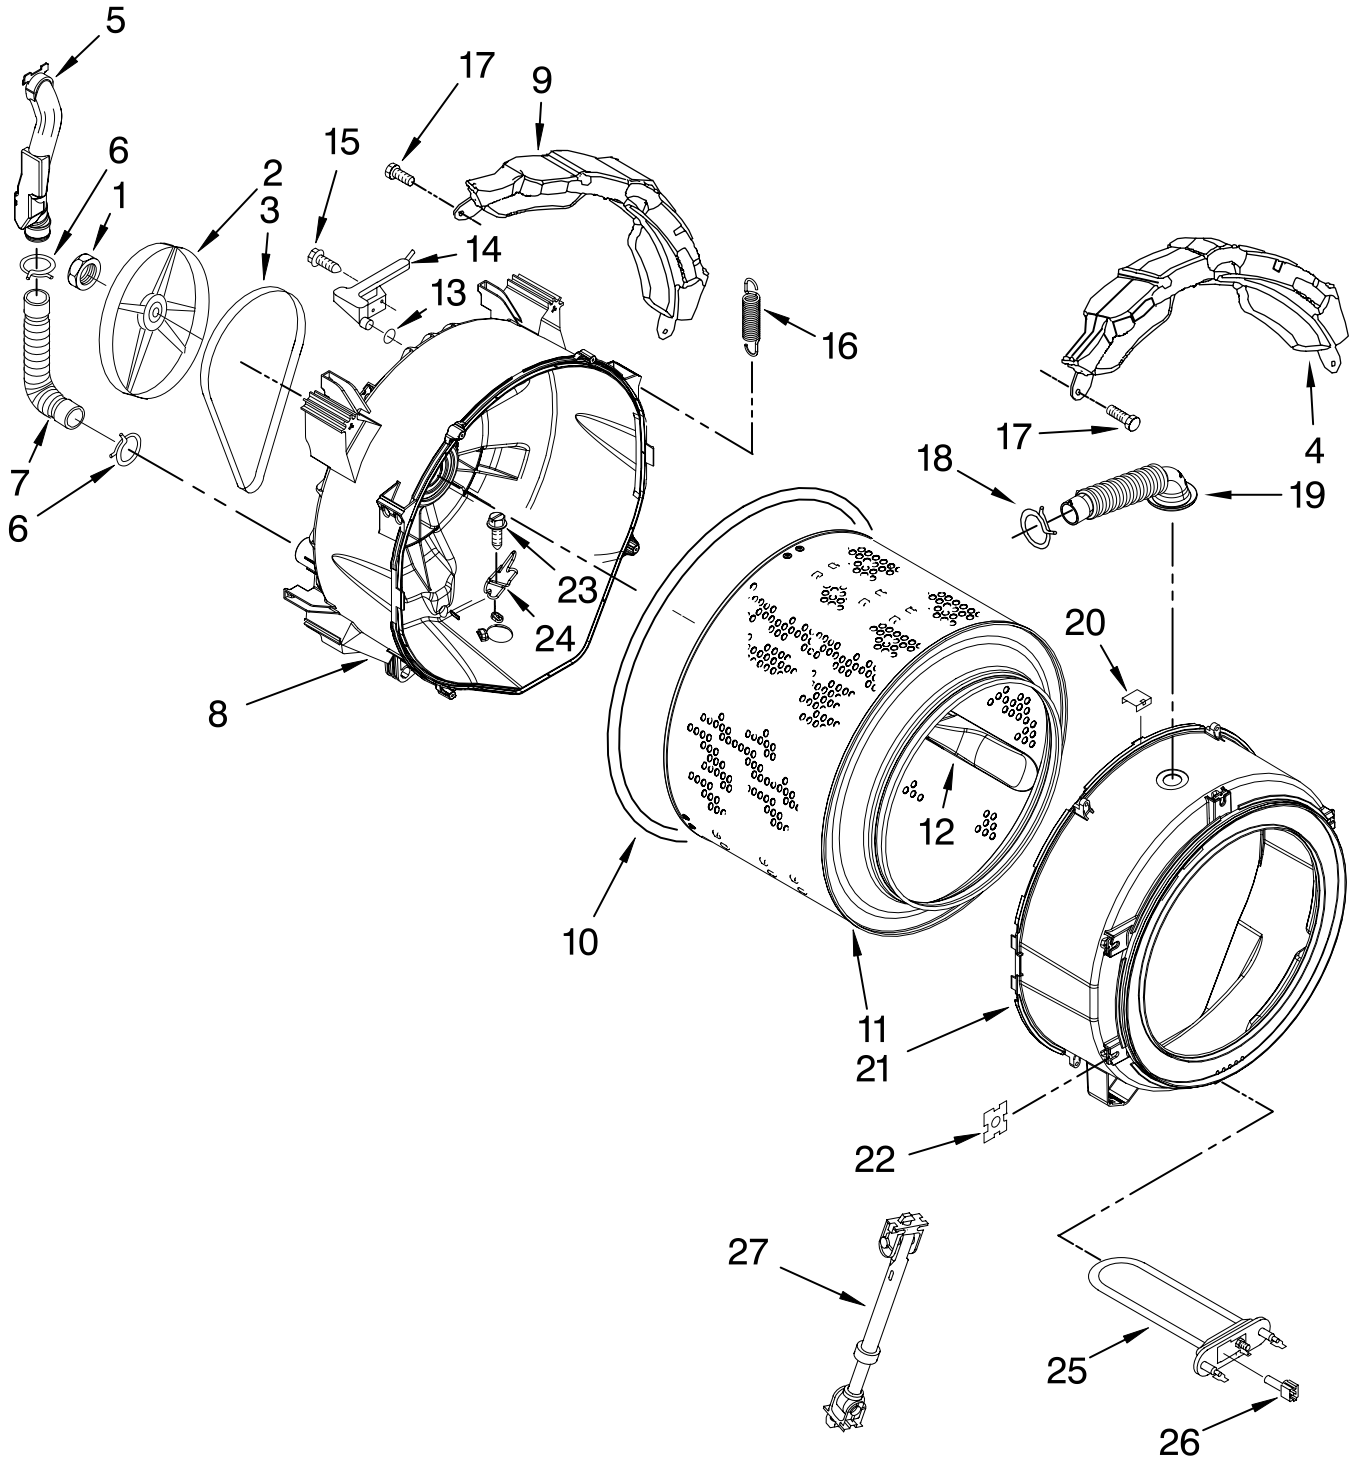

DISPENSER PARTS

For Model: MHWE300VW12
(White)

DISPENSER PARTS

For Model: MHWE300VW12
(White)

Illus.	Part	
No.	No.	DESCRIPTION
1	8182862	Valve, Inlet
2	W10168480	Hose, Inlet Valve To Dispenser
3	8181754	Clamp, Hose
4	8181751	Clamp, Hose
5	8183181	Nozzle, Inlet
6	8183183	Lever, Water Distribution
7	8183184	Cam, Actuator
8	W10161052	Lever, Connection
9	8181661	Screw
10	8183186	Actuator
11	W10157886	Dispenser, Complete (Includes Item 8)
12	W10164400	Plate, Distribution
13	8181712	Nozzle, Distribution
14	8181721	Hook, Drawer
15	W10121596	Separator, With Selection Slider
16	W10121598	Syphon, Bleach/Softener
17	8183179	Cover, Detergent Drawer
18	8183173	Drawer, Detergent (Complete)
19	W10248111	Bracket, Handle Fixation
20	W10248109	Handle, Drawer (Includes Items 19 & 21)
21	W10248108	Medallion
22	8181747	Seal
23	8181718	Tube, Dispenser To Bellow

TUB AND BASKET PARTS

For Model: MHWE300VW12

(White)

TUB AND BASKET PARTS

For Model: MHWE300VW12
(White)

Illus. No.	Part No.	DESCRIPTION
1	8182132	Nut, Pulley
2	8182650	Pulley
3	W10248068	Belt
4	8181645	Counterweight, Front (2)
5	W10253670	Pipe, Ventilation
6	W10208156	Clamp
7	8181743	Hose, Exhaust
8	W10253855	Tub, Rear (Includes Items 10, 22, 23 & 24)
9	8181913	Counterweight, Rear
10	8181673	Gasket, Tub
11	W10250573	Basket
12	W10250572	Baffle, Tub
13	W10250553	O-Ring
14	8181731	Airtrap
15	8181785	Screw
16	8182814	Spring, Suspension
17	8181647	Bolt
18	8181742	Clamp, Hose
19	8183187	Hose, Exhaust
20	8181667	Clamp, Tub
21	8182312	Tub, Front (Includes Items 10 & 22)
22	8182512	Nut, Push-In
23	8182214	Screw
24	W10250572	Bracket, Heater Support
25	8182666	Element, Heating
26	8181705	NTC
27	8182812	Shock Absorber (4)

PUMP AND MOTOR PARTS

For Model: MHWE300VW12
(White)

Illus. No.	Part No.	DESCRIPTION
1	8183196	Motor Control Unit
2	W10121657	Ball
3	8181734	Clamp
4	8181732	Hose, Tub to Pump
5	8181753	Clamp
6	8181752	Clamp
7	8182821	Pump (Complete)