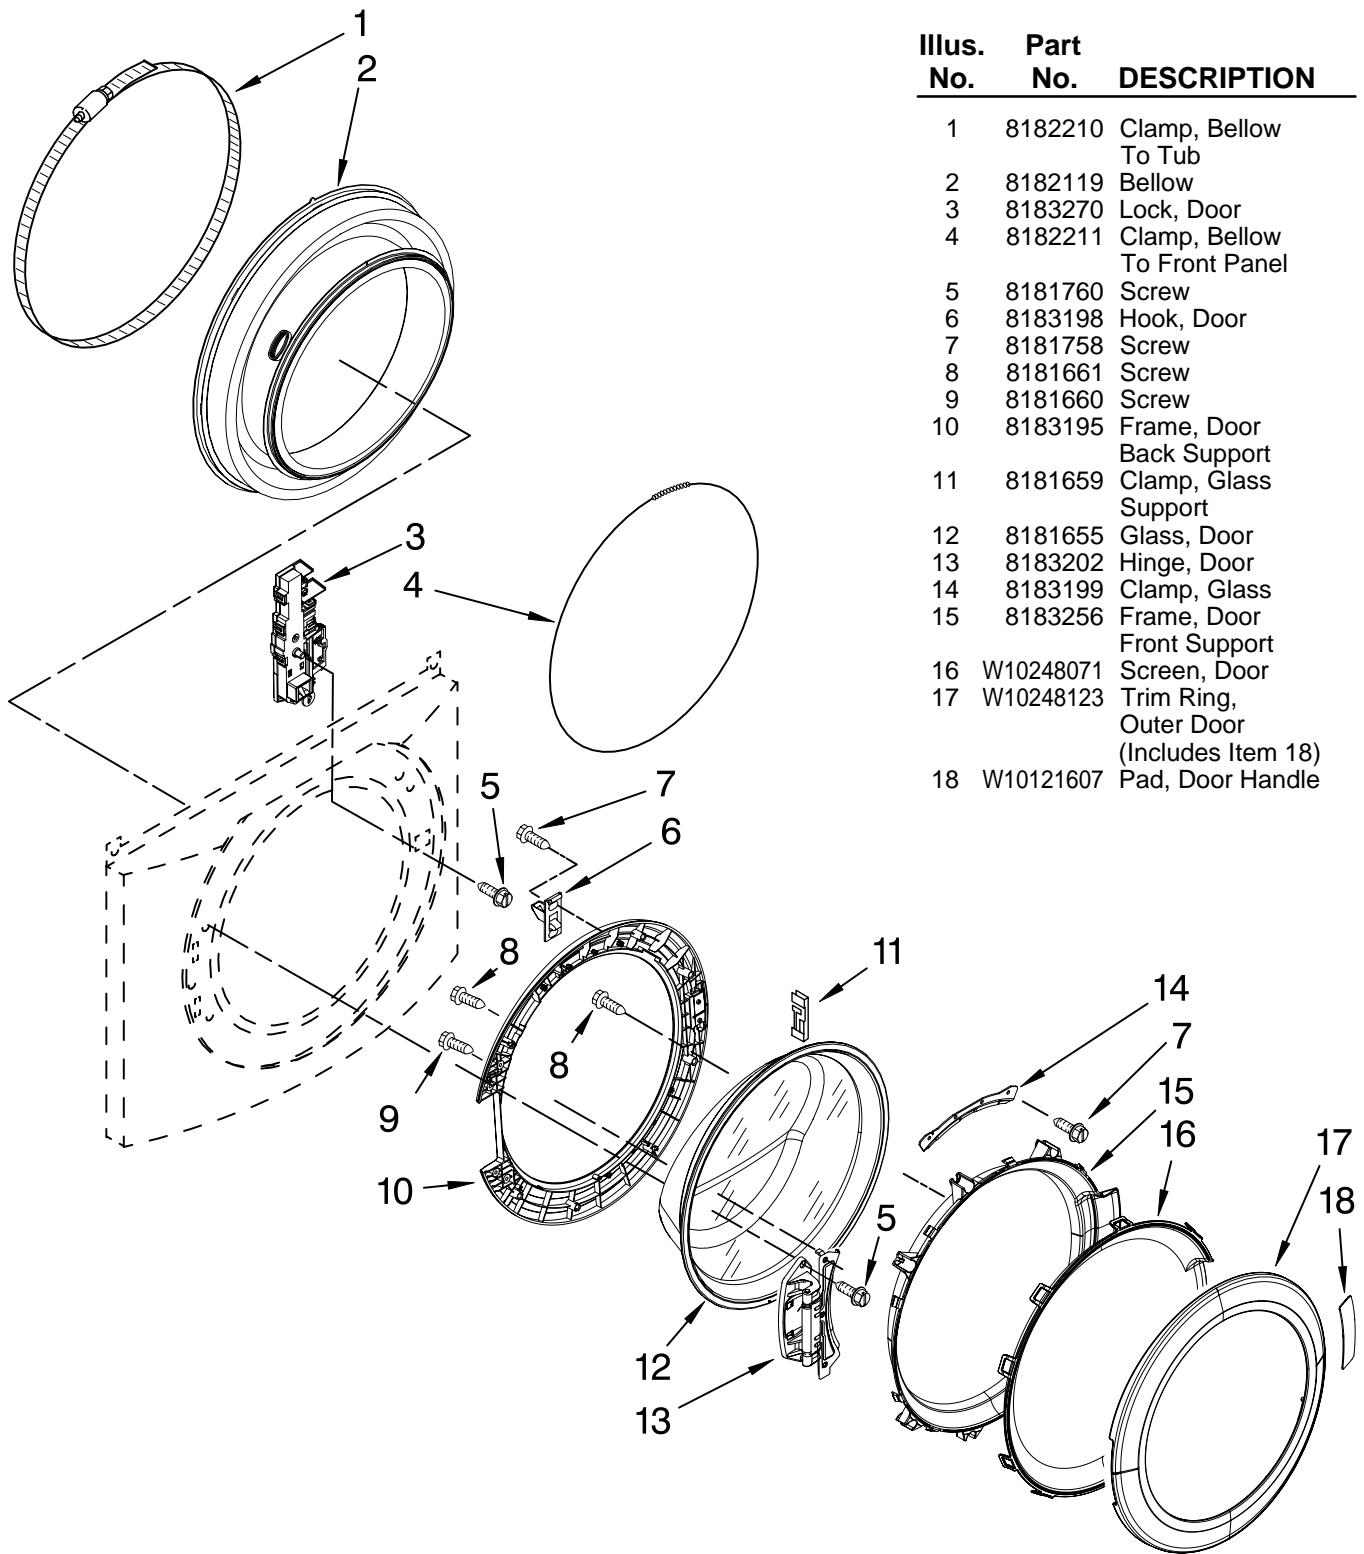

# TOP AND CABINET PARTS

For Model: MHWE300VW10

(White)

Illus. No.	Part No.	DESCRIPTION	Illus. No.	Part No.	DESCRIPTION	Illus. No.	Part No.	DESCRIPTION
1		Literature Parts	12		Bolt, Shipping	26	8181737	Hose, Drain (Outer)
	W10248061	Use & Care Guide		8182797	Upper	27	8181690	Strain Relief
	W10168566	Tech Sheet		8182798	Lower	28	8183009	Cord, Power
	8183017	Quick Start Guide	13	8182661	Brace, Transport	29	8182702	Clip, Outer
	W10248060	Energy Guide	14	8182698	Panel, Rear			Hose Holder
2	8181799	Top	15	8181635	Pan, Bottom	30	8181768	Storage, Hose
3	8183144	Cabinet	16	W10138248	Brace, Rear	31	8182699	Sleeve,
4	W10248114	Panel, Front	17	8181756	Screw			Cord Support (2)
5	8181643	Toe Panel	18	W10121609	Channel, Harness (Side)	32	8182201	Screw, 3 x 8 mm
6	W10248115	Ring, Trim	19	W10121610	Channel, Harness (Bottom)	33	8182700	Cover, Transport
7	8183210	Clip, Trim	20	8181695	Switch, Pressure	34	8182701	Clip, Outer
8	8183030	Grid, Ventilation	21	8181739	Hose, Pressure Switch			Hose Holder
9	W10157885	Screw, 4.2 x 14	22	8181763	Bracket, Spring	35	8181828	Screw
10	8183189	Harness, Wiring (Lower Main) (Includes Items 18, 19 & 23)	23	W10189678	Microswitch (2)	36		Hose, Water Inlet
			24	8181752	Clamp, Hose		8182795	Blue Coupler
11	8181636	Foot, Leveling	25	8181738	Connector, Drain Hose	37	8182792	Red Coupler
							8183019	Filter, Interference

# DOOR AND LATCH PARTS

For Model: MHWE300VW10

(White)

Illus. No.	Part No.	DESCRIPTION
1	8182210	Clamp, Bellow To Tub
2	8182119	Bellow
3	8183270	Lock, Door
4	8182211	Clamp, Bellow To Front Panel
5	8181760	Screw
6	8183198	Hook, Door
7	8181758	Screw
8	8181661	Screw
9	8181660	Screw
10	8183195	Frame, Door Back Support
11	8181659	Clamp, Glass Support
12	8181655	Glass, Door
13	8183202	Hinge, Door
14	8183199	Clamp, Glass
15	8183256	Frame, Door Front Support
16	W10248071	Screen, Door
17	W10248123	Trim Ring, Outer Door (Includes Item 18)
18	W10121607	Pad, Door Handle