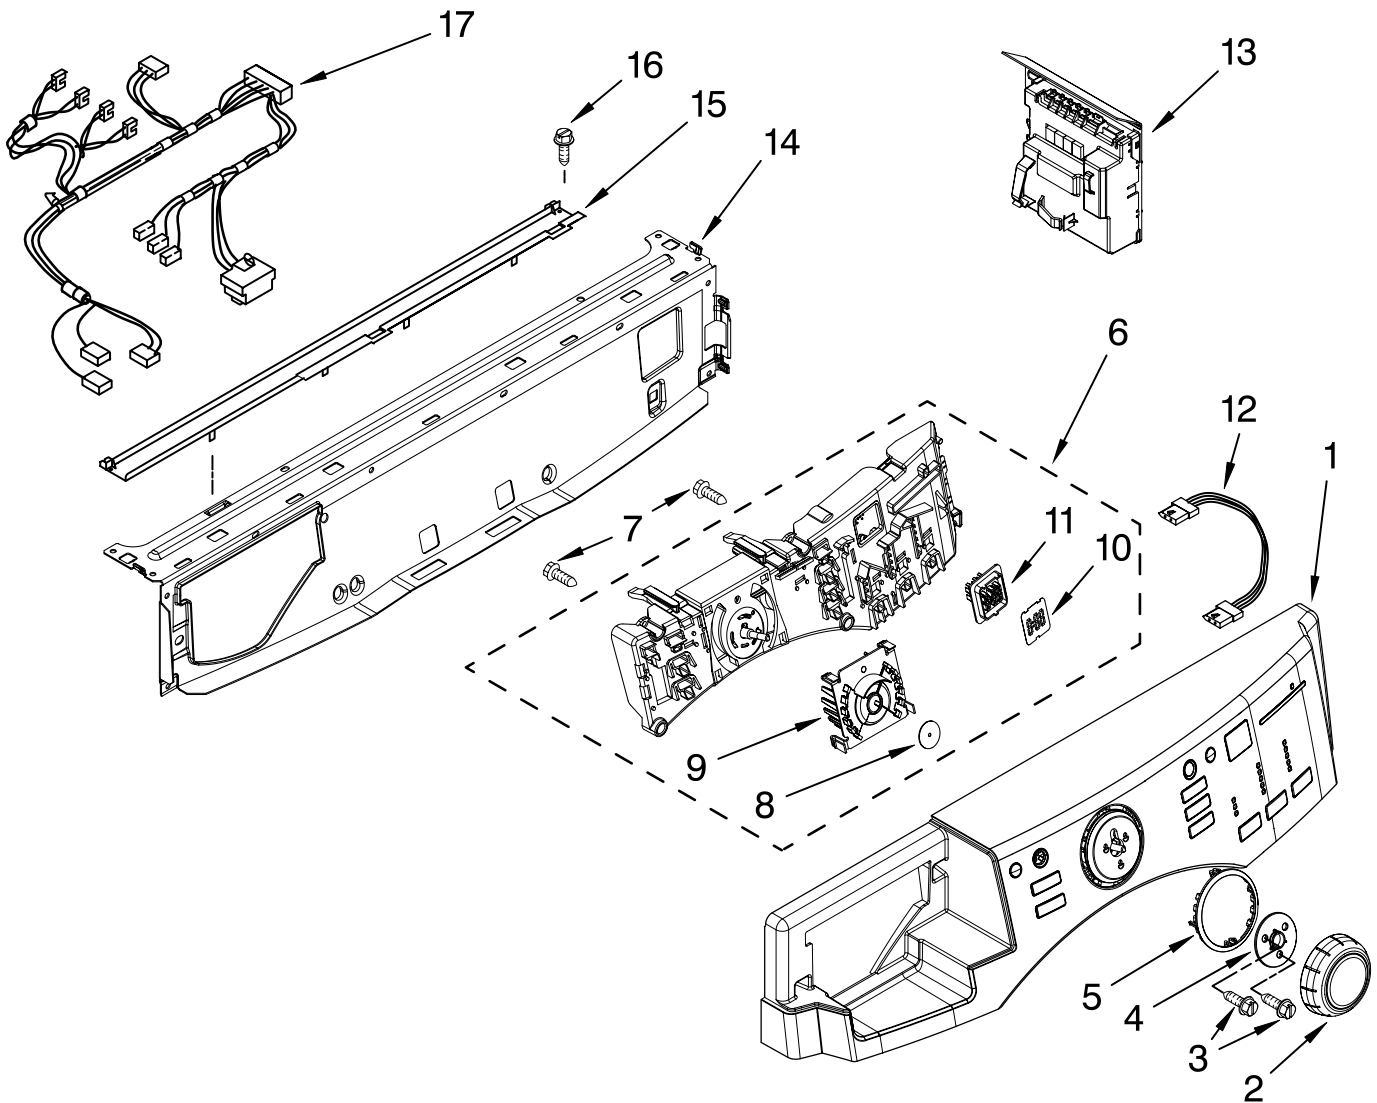

CONTROL PANEL PARTS

For Model: MHWE300VW10

(White)

Illus. No.	Part No.	DESCRIPTION
1	W10248112	Panel-Control
2	W10248116	Knob, Control (Includes Item 5)
3	8181758	Screw
4	W10248117	Bushing, Knob
5	W10248122	Light Guide, Cycle
6	W10248064	User Interface
7	8181661	Screw

Illus. No.	Part No.	DESCRIPTION
8	W10248120	Seal, User Interface
9	W10248121	Light Guide-Cycle, Internal
10	W10248118	Foil-Display
11	W10248119	Light Guide-Display
12	W10168511	Harness, Wiring (User Interface)

Illus. No.	Part No.	DESCRIPTION
13	W10248066	Microcomputer, Machine Control
14	8183203	Brace, Front Top
15	8183204	Channel, Water
16	8181756	Screw
17	W10168479	Harness, Wiring (Upper Main)

FOR ORDERING INFORMATION REFER TO PARTS PRICE LIST