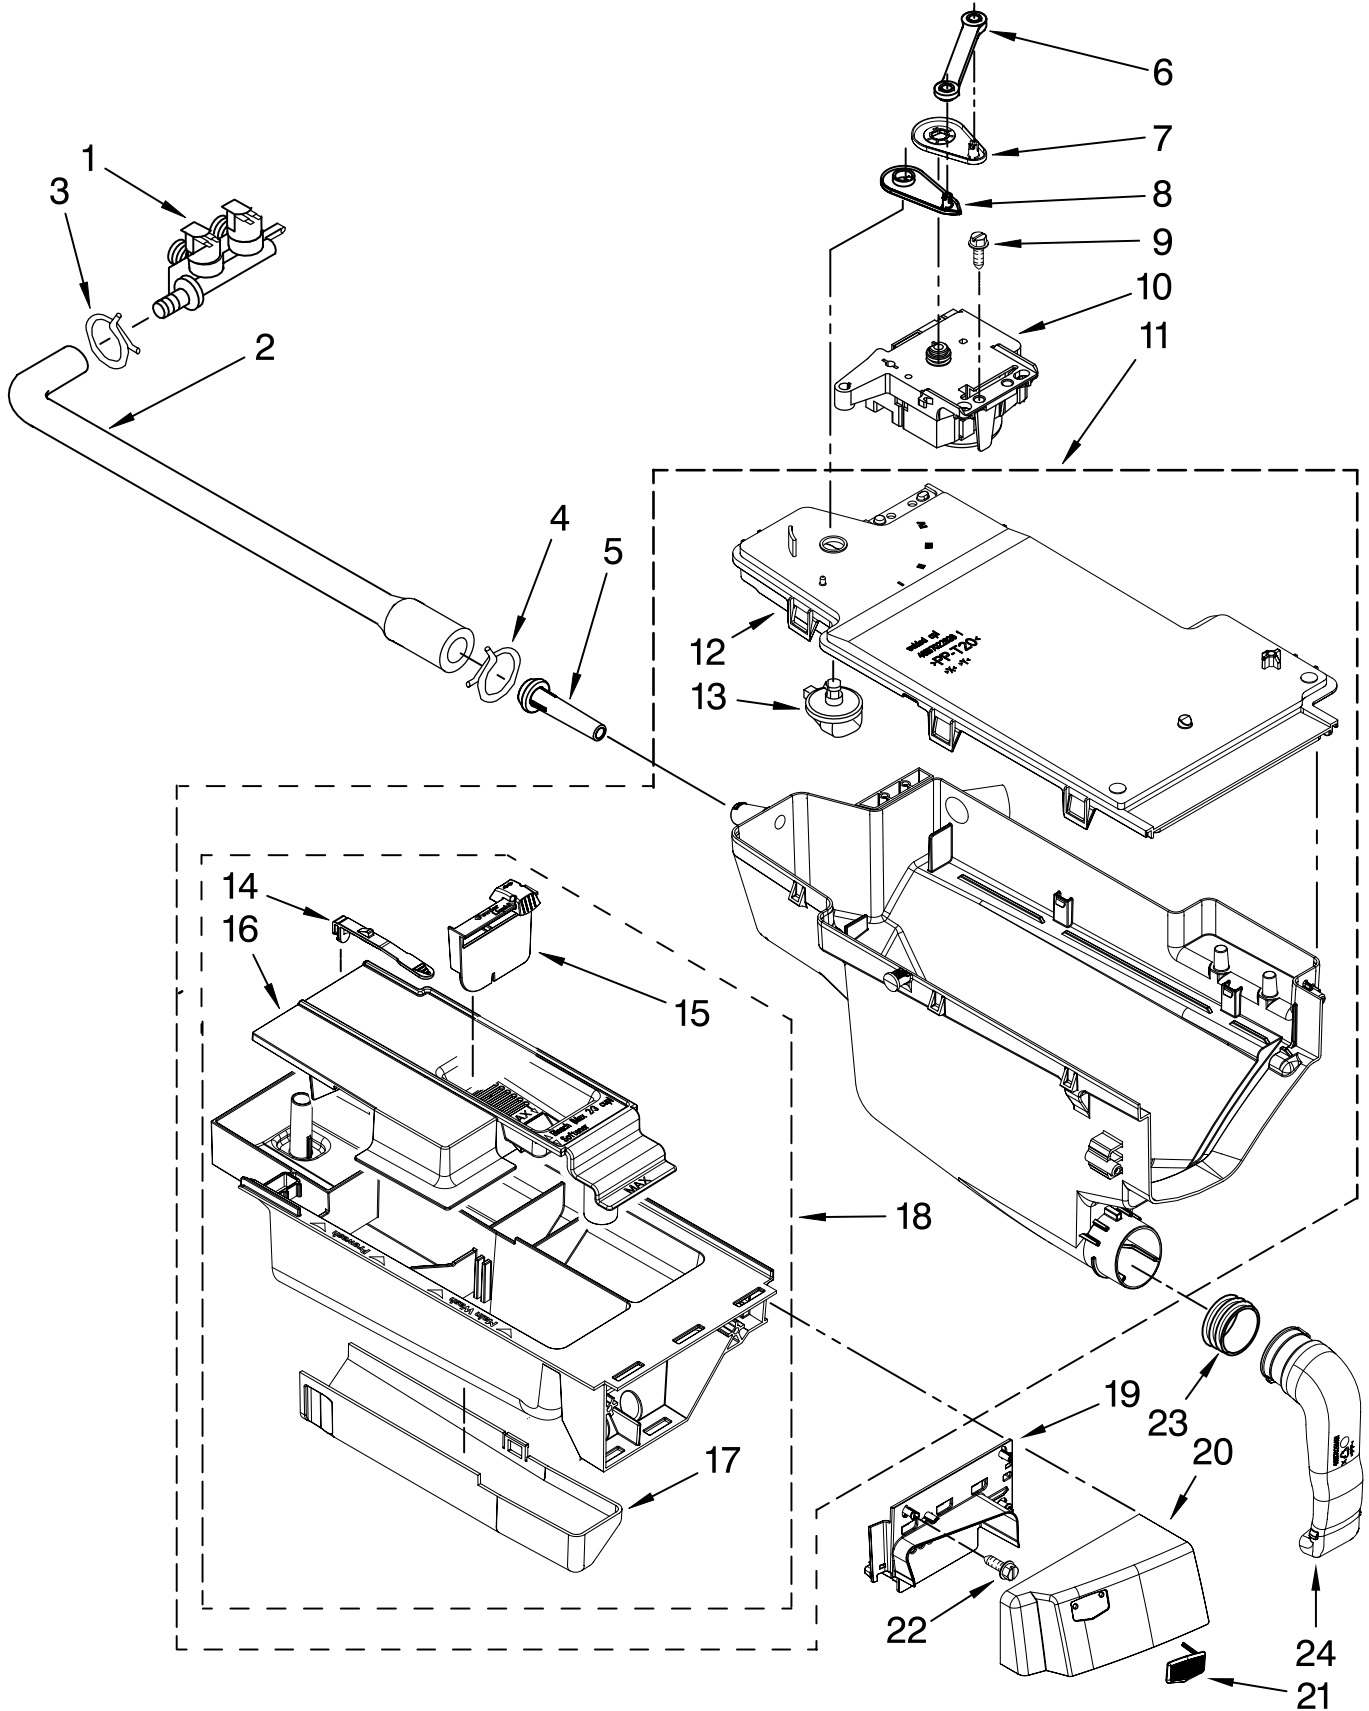

DISPENSER PARTS

For Model: MHWE300VW10

(White)

DISPENSER PARTS

For Model: MHWE300VW10

(White)

Illus. No.	Part No.	DESCRIPTION
1	8182862	Valve, Inlet
2	W10168480	Hose, Inlet Valve To Dispenser
3	8181754	Clamp, Hose
4	8181751	Clamp, Hose
5	8183181	Nozzle, Inlet
6	8183183	Lever, Water Distribution
7	8183184	Cam, Actuator
8	W10161052	Lever, Connection
9	8181661	Screw, Actuator
10	8183186	Actuator
11	W10157886	Dispenser, Complete (Includes Item 8)
12	W10164400	Plate, Distribution
13	8181712	Nozzle, Distribution
14	8181721	Hook, Drawer
15	W10121596	Separator, With Selection Slider
16	W10121598	Syphon, Bleach/Softener
17	8183179	Cover, Detergent Drawer
18	8183173	Drawer, Detergent (Complete)
19	W10248111	Bracket, Handle Fixation
20	W10248109	Handle, Drawer (Includes Items 19 & 21)
21	W10248108	Medallion
22	8182214	Screw
23	8181747	Seal
24	8181718	Tube, Dispenser To Bellow