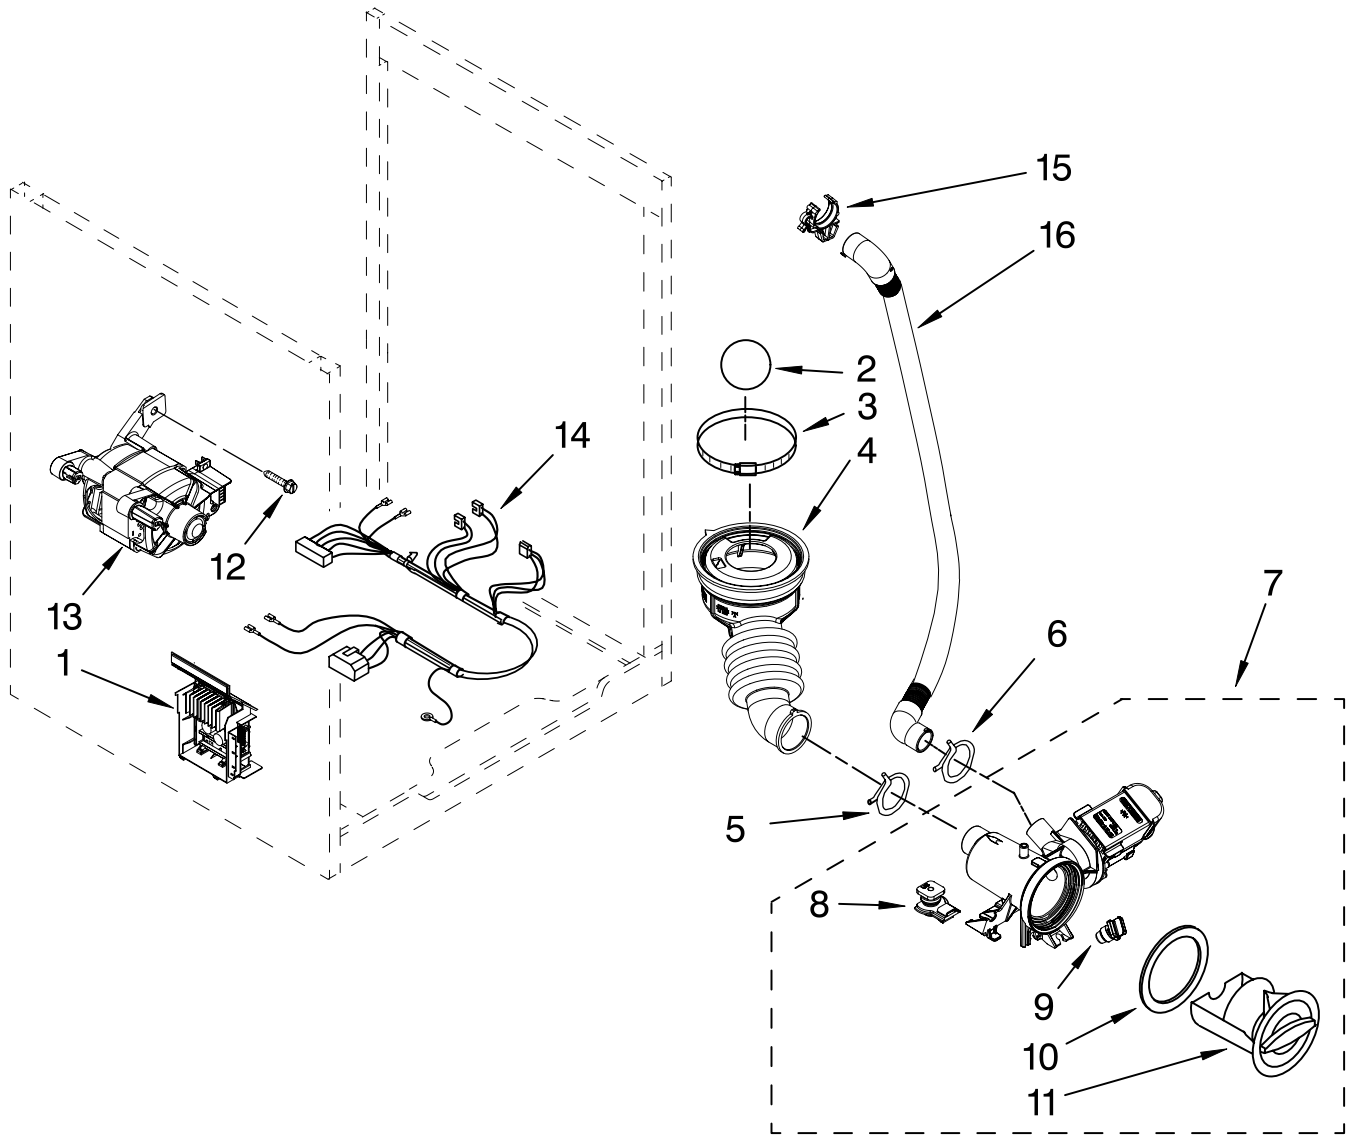

# TUB AND BASKET PARTS

For Model: MHWE300VW10

(White)

<b>Illus. No.</b>	<b>Part No.</b>	<b>DESCRIPTION</b>
1	8182132	Nut, Pulley
2	8182650	Pulley
3	W10248068	Belt
4	8181645	Counterweight, Front (2)
5	8181744	Pipe, Ventilation
6	W10208156	Clamp
7	8181743	Hose, Exhaust
8	8182284	Tub, Rear (Includes Items 10, 22, 23 & 24)
9	8181913	Counterweight, Rear
10	8181673	Gasket, Tub
11	8182232	Basket
12	8182233	Baffle, Tub
13	8181748	O-Ring
14	8181731	Airtrap
15	8181785	Screw
16	8182814	Spring, Suspension
17	8181647	Bolt
18	8181742	Clamp, Hose
19	8183187	Hose, Exhaust
20	8181667	Clamp, Tub
21	8182312	Tub, Front (Includes Items 10 & 22)
22	8182512	Nut, Push-In
23	8182214	Screw
24	8181686	Clamp, Heating Element
25	8182666	Element, Heating
26	8181705	NTC
27	8182812	Shock Absorber

# PUMP AND MOTOR PARTS

For Model: MHWE300VW10

(White)

Illus. No.	Part No.	DESCRIPTION
1	8183196	Motor Control Unit
2	W10121657	Ball
3	8181734	Clamp
4	8181732	Hose, Tub to Pump
5	8181753	Clamp
6	8181752	Clamp