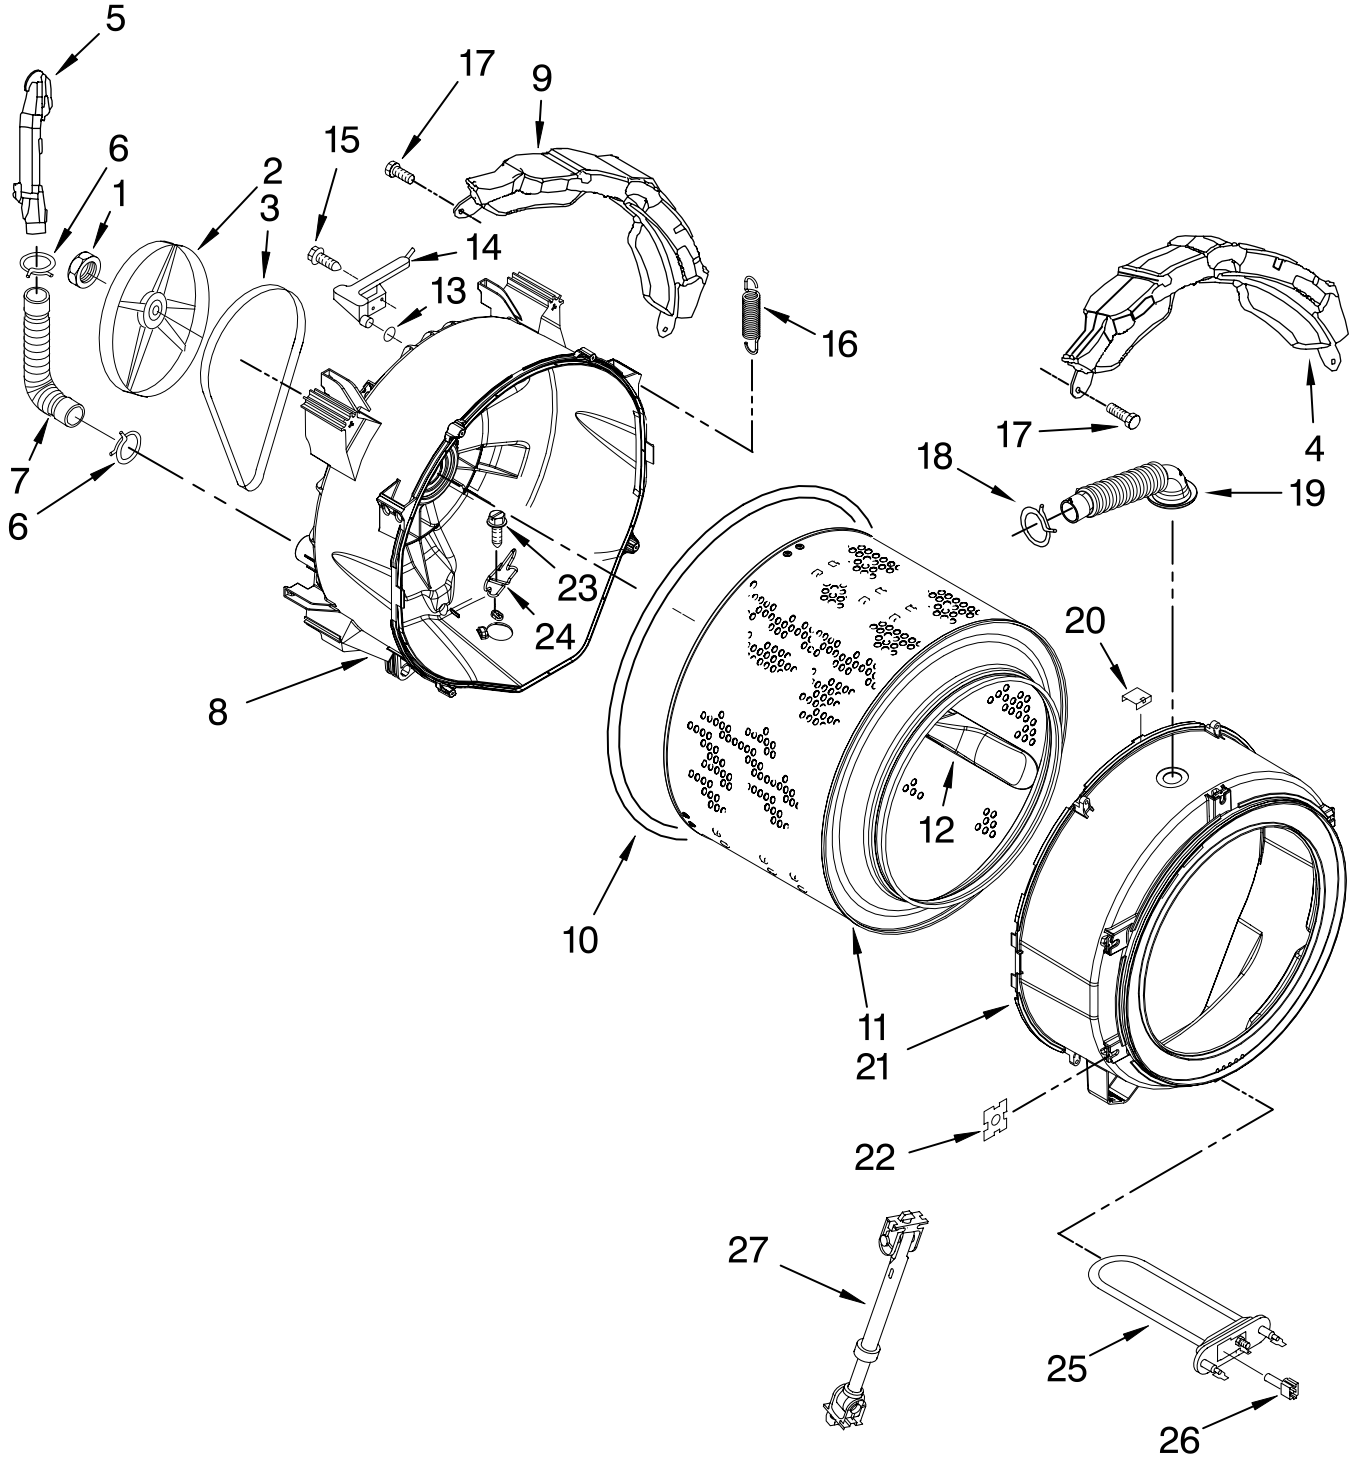

# DISPENSER PARTS

For Model: MHWE300VW10

(White)

<b>Illus. No.</b>	<b>Part No.</b>	<b>DESCRIPTION</b>
1	8182862	Valve, Inlet
2	W10168480	Hose, Inlet Valve To Dispenser
3	8181754	Clamp, Hose
4	8181751	Clamp, Hose
5	8183181	Nozzle, Inlet
6	8183183	Lever, Water Distribution
7	8183184	Cam, Actuator
8	W10161052	Lever, Connection
9	8181661	Screw, Actuator
10	8183186	Actuator
11	W10157886	Dispenser, Complete (Includes Item 8)
12	W10164400	Plate, Distribution
13	8181712	Nozzle, Distribution
14	8181721	Hook, Drawer
15	W10121596	Separator, With Selection Slider
16	W10121598	Syphon, Bleach/Softener
17	8183179	Cover, Detergent Drawer
18	8183173	Drawer, Detergent (Complete)
19	W10248111	Bracket, Handle Fixation
20	W10248109	Handle, Drawer (Includes Items 19 & 21)
21	W10248108	Medallion
22	8182214	Screw
23	8181747	Seal
24	8181718	Tube, Dispenser To Bellow

# TUB AND BASKET PARTS

For Model: MHWE300VW10

(White)

# TUB AND BASKET PARTS

For Model: MHWE300VW10

(White)

<b>Illus. No.</b>	<b>Part No.</b>	<b>DESCRIPTION</b>
1	8182132	Nut, Pulley
2	8182650	Pulley
3	W10248068	Belt
4	8181645	Counterweight, Front (2)
5	8181744	Pipe, Ventilation
6	W10208156	Clamp
7	8181743	Hose, Exhaust
8	8182284	Tub, Rear (Includes Items 10, 22, 23 & 24)
9	8181913	Counterweight, Rear
10	8181673	Gasket, Tub
11	8182232	Basket
12	8182233	Baffle, Tub
13	8181748	O-Ring
14	8181731	Airtrap
15	8181785	Screw
16	8182814	Spring, Suspension
17	8181647	Bolt
18	8181742	Clamp, Hose
19	8183187	Hose, Exhaust
20	8181667	Clamp, Tub
21	8182312	Tub, Front (Includes Items 10 & 22)
22	8182512	Nut, Push-In
23	8182214	Screw
24	8181686	Clamp, Heating Element
25	8182666	Element, Heating
26	8181705	NTC
27	8182812	Shock Absorber

# PUMP AND MOTOR PARTS

For Model: MHWE300VW10

(White)

Illus. No.	Part No.	DESCRIPTION
1	8183196	Motor Control Unit
2	W10121657	Ball
3	8181734	Clamp
4	8181732	Hose, Tub to Pump
5	8181753	Clamp
6	8181752	Clamp