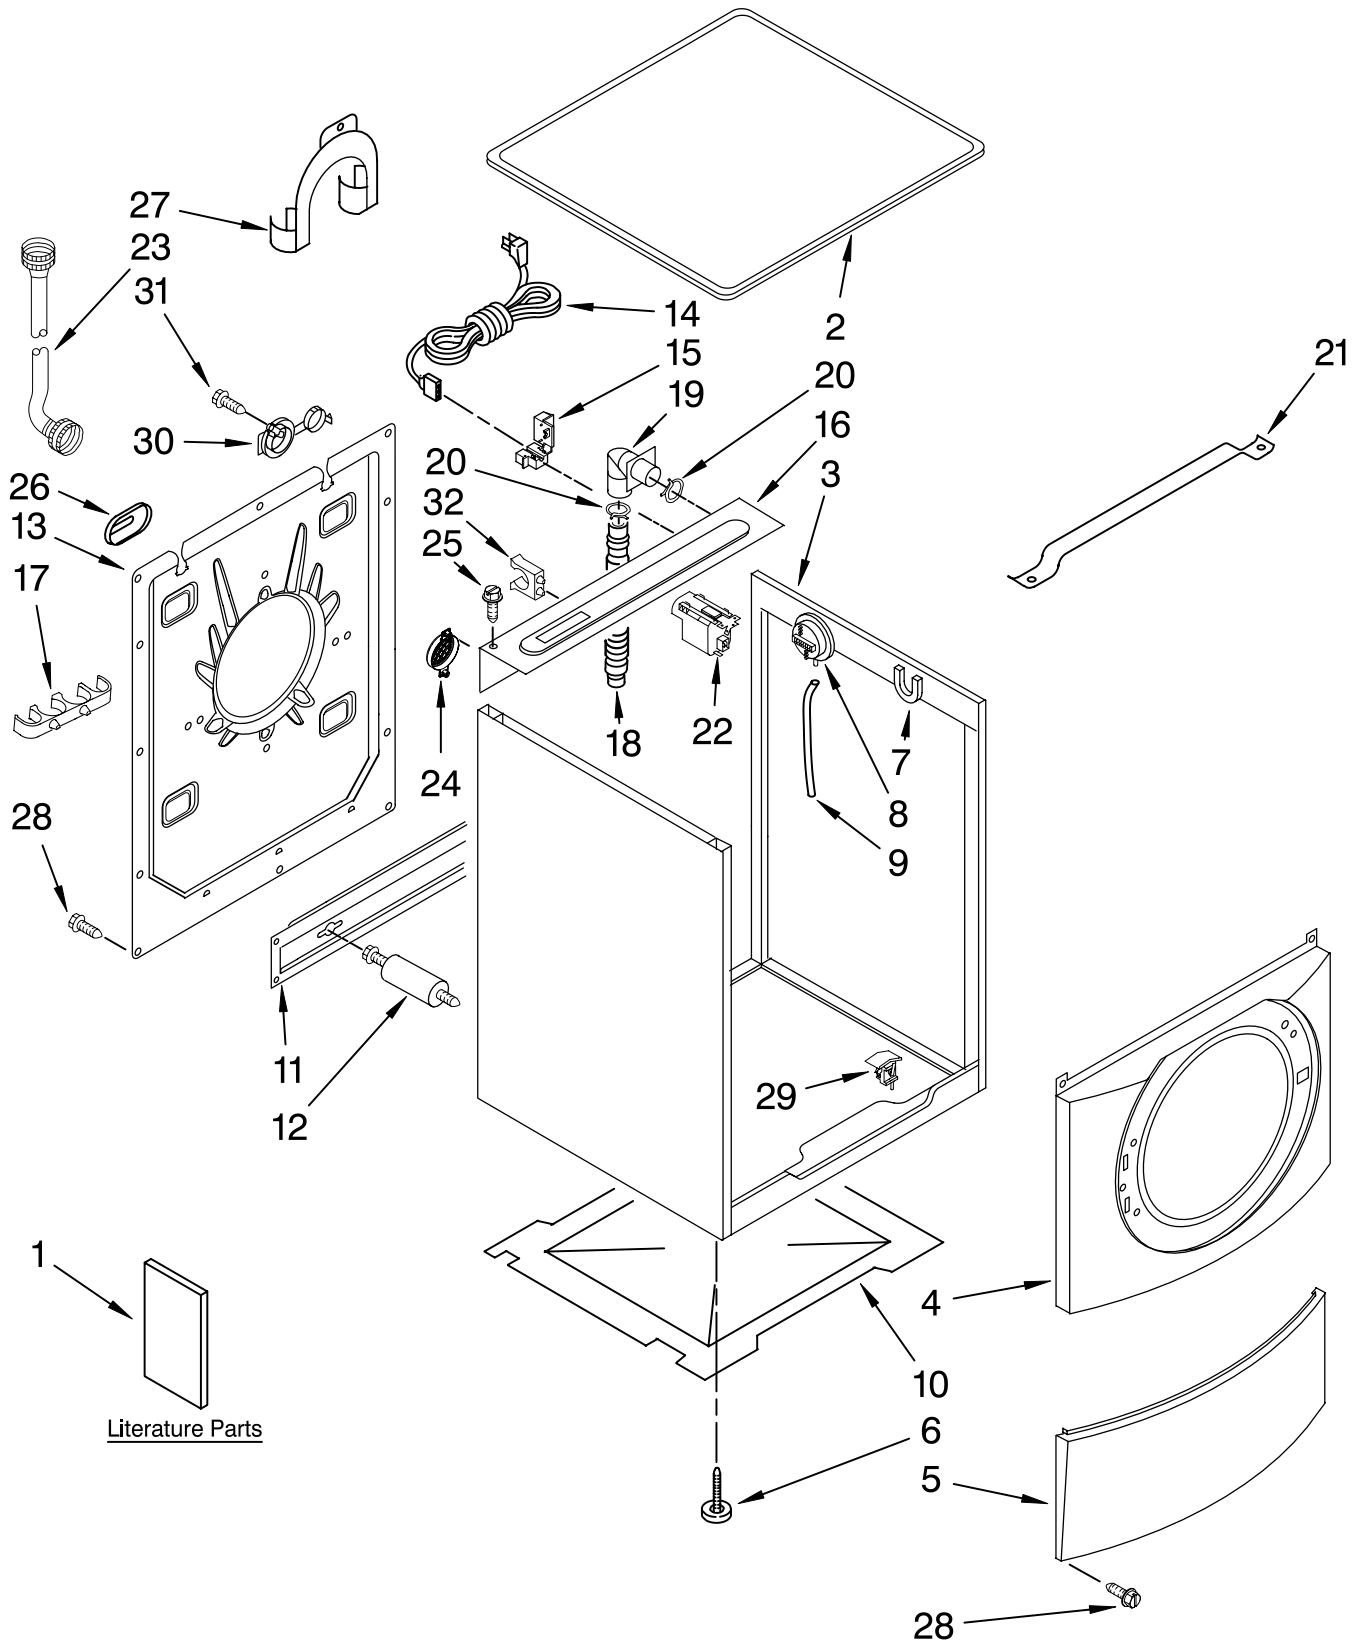

TOP AND CABINET PARTS

For Models: MFW9800TQ0, MFW9800TK0
(White) (Pacific Blue)

AUTOMATIC
WASHER

Literature Parts

FOR ORDERING INFORMATION REFER TO PARTS PRICE LIST