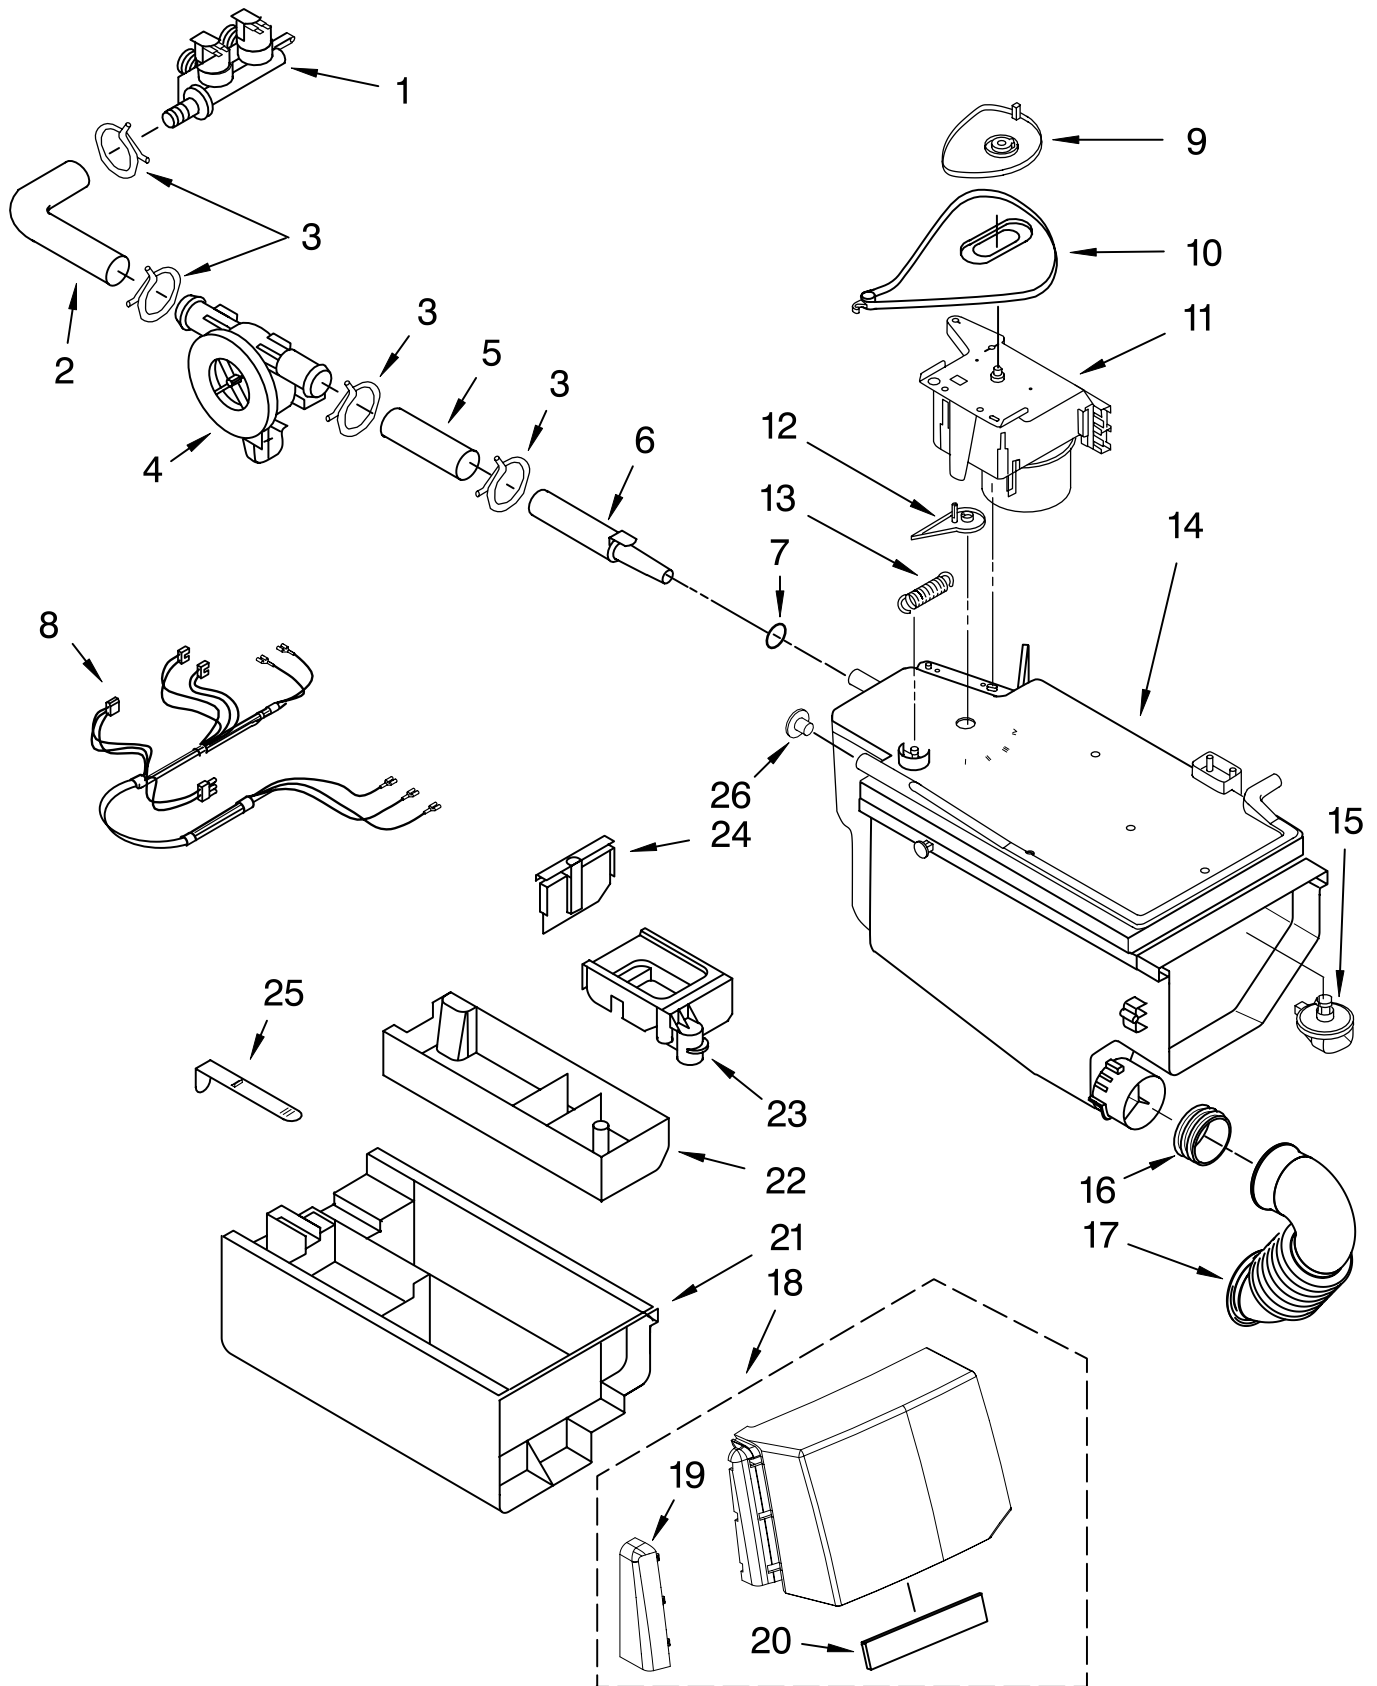

DISPENSER PARTS

For Models: MFW9800TQ0, MFW9800TK0
(White) (Pacific Blue)

FOR ORDERING INFORMATION REFER TO PARTS PRICE LIST

DISPENSER PARTS

For Models: MFW9800TQ0, MFW9800TK0
(White) (Pacific Blue)

Illus. No.	Part No.	DESCRIPTION
1	8182862	Valve, Inlet
2	8181710	Hose, Flowmeter (L-Shaped)
3	8181751	Clamp, Hose
4	8181696	Flowmeter
5	8181708	Hose, Flowmeter
6	8183010	Nozzle, Inlet
7	8181714	O-Ring
8	8183022	Harness, Wiring (Inlet Valve)
9	8181726	Cam, Actuator
10	8181725	Lever, Water Distribution
11	8181723	Actuator
12	8181724	Connection, Lever
13	8181727	Spring, Lever
14	8183032	Dispenser
15	8181712	Nozzle, Distribution
16	8181747	Seal
17	8181718	Tube, Dispenser To Bellow
18		Handle, Drawer
	W10163312	White
	W10163313	Pacific Blue
19		Endcap
	8182599	White
	W10163314	Pacific Blue
20	8182173	Cushion, Handle
21	8181720	Drawer, Detergent
22	8181722	Container, Detergent
23	8182665	Siphon, Bleach/Softener
24	8181730	Separator
25	8181721	Hook, Drawer
26	8182123	Cap

FOR ORDERING INFORMATION REFER TO PARTS PRICE LIST