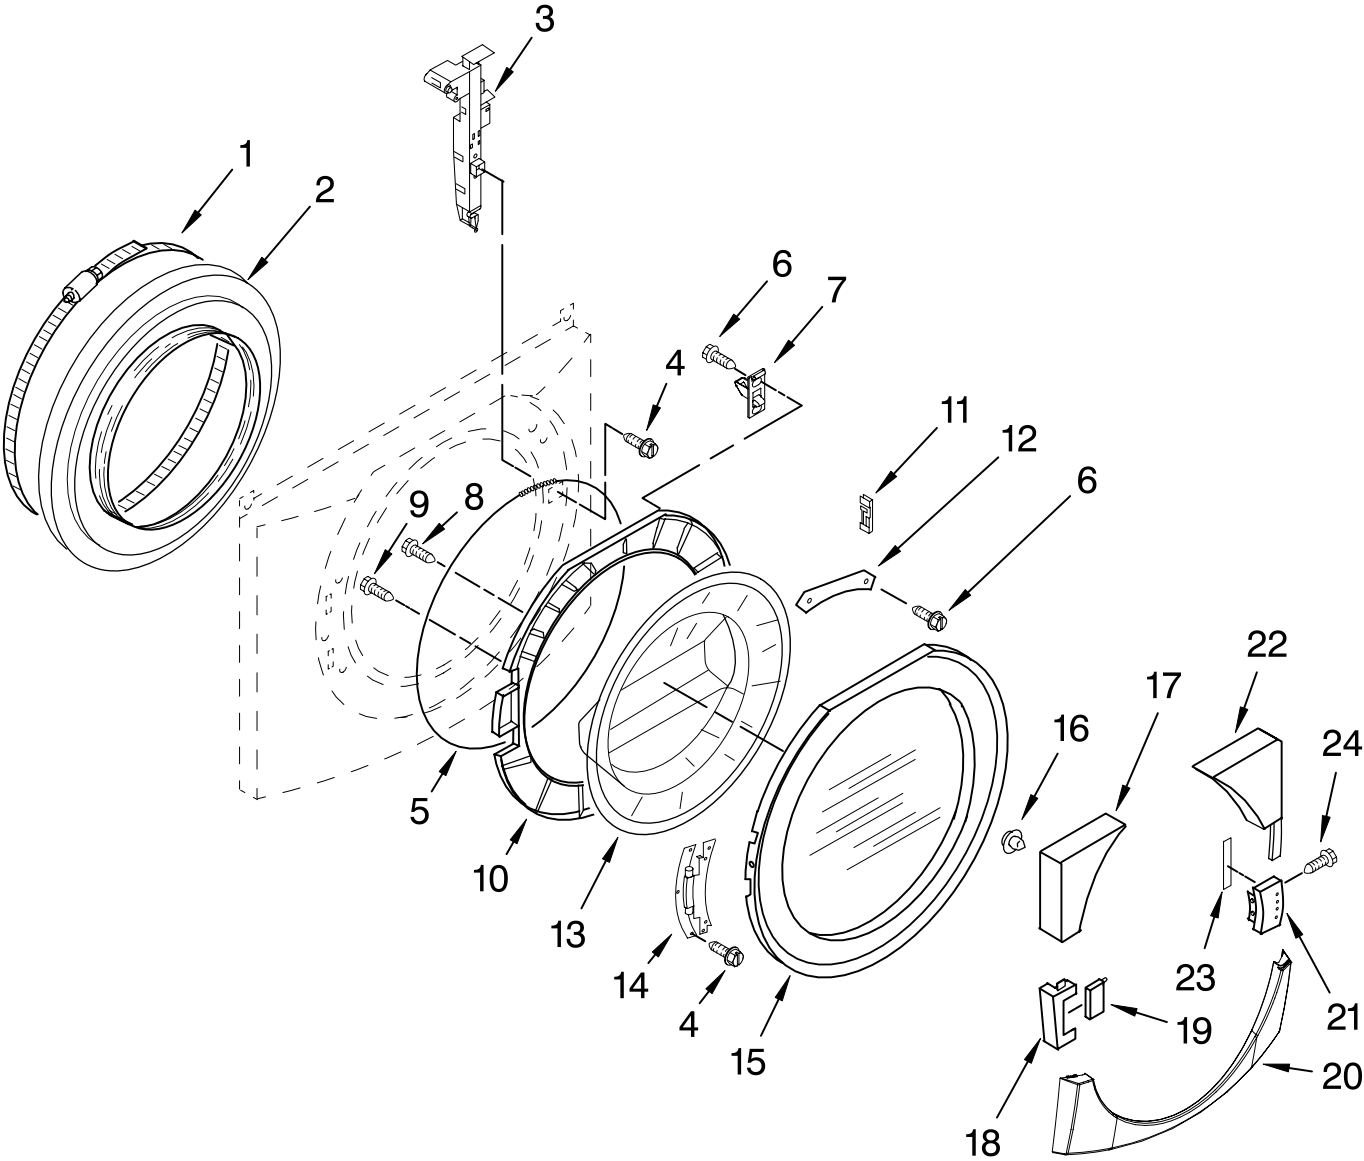

DOOR AND LATCH PARTS

For Models: MFW9800TQ0, MFW9800TK0

(White) (Pacific Blue)

FOR ORDERING INFORMATION REFER TO PARTS PRICE LIST

DOOR AND LATCH PARTS

For Models: MFW9800TQ0, MFW9800TK0
(White) (Pacific Blue)

<u>Illus.</u> <u>No.</u>	<u>Part</u> <u>No.</u>	<u>DESCRIPTION</u>
1	8182210	Clamp, Bellow To Tub
2	8182119	Bellow
3	8182634	Lock, Door
4	8181760	Screw
5	8182211	Clamp, Bellow To Front Panel
6	8181758	Screw
7	8181651	Hook, Door
8	8181661	Screw
9	8181660	Screw
10	W10163308	Frame, Door Back Support
11	W10128586	Clamp, Glass Support
12	8181650	Clamp, Glass (2)
13	8181655	Glass, Door
14	8181843	Hinge, Door
15	W10163299	Frame, Door Front Assembly
16	8182779	Clip, Trim
17		Trim, Upper Left
	8182592	White
	W10163318	Pacific Blue
18		Cover, Hinge (Outer)
	8182595	White
	W10163322	Pacific Blue
19		Cover, Hinge (Inner)
	8182596	White
	W10163323	Pacific Blue
20		Trim, Lower
	8182594	White
	W10163321	Pacific Blue
21		Handle, Door
	8182591	White
	W10163324	Pacific Blue
22		Trim, Upper Right
	8182593	White
	W10163319	Pacific Blue
23	8182153	Foam, Door Handle
24	8181759	Screw

FOR ORDERING INFORMATION REFER TO PARTS PRICE LIST