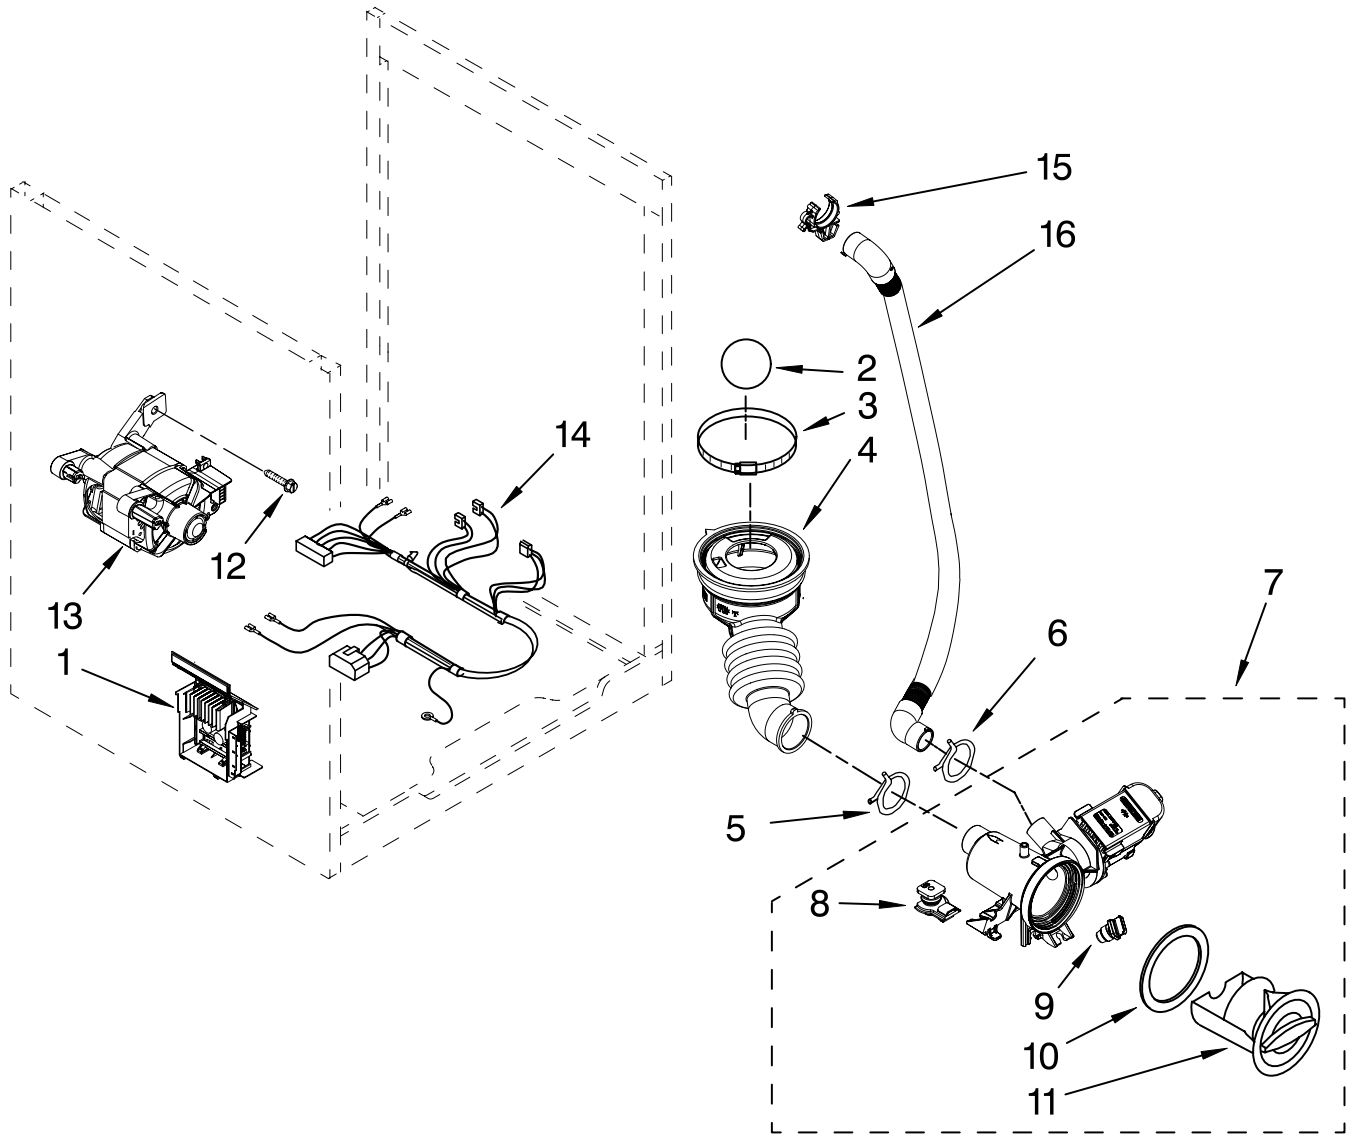

(White) (Pacific Blue)

<u>Illus.</u>	<u>Part</u>	
<u>No.</u>	<u>No.</u>	<u>DESCRIPTION</u>
1	8182132	Nut, Pulley
2	8182650	Pulley
3	8183269	Belt
4	8181645	Counterweight, Front (2)
5	8181744	Pipe, Ventilation
6	8181746	Clamp
7	8181743	Hose, Exhaust
8	8181666	Tub, Rear (Includes Items 10, 22, 23 & 24)
9	8181644	Counterweight, Rear
10	8181673	Gasket, Tub
11	8182247	Basket
12	8182233	Baffle, Basket
13	8181748	O-Ring
14	8181731	Airtrap
15	8181785	Screw
16	8182814	Spring, Suspension
17	8181647	Bolt
18	8181742	Clamp, Hose
19	8181794	Hose, Tub to Dispenser
20	8181667	Clamp, Tub
21	8181665	Tub, Front (Includes Items 10 & 22)
22	8182512	Nut, Push-In
23	8182214	Screw
24	8181686	Clamp, Heating Element
25	8182666	Element, Heating
26	8181705	NTC
27	8182812	Shock Absorber

Following Parts Not Illustrated

8182126 Screw, Baffle
Mounting

PUMP AND MOTOR PARTS

For Models: MFW9800TQ0, MFW9800TK0
(White) (Pacific Blue)

Illus. No.	Part No.	DESCRIPTION
1	8182706	Motor Control Unit
2	W10121657	Ball
3	8181734	Clamp
4	8181732	Hose, Tub to Pump
5	8181753	Clamp, Pump Hose
6	8181752	Clamp, Drain Hose