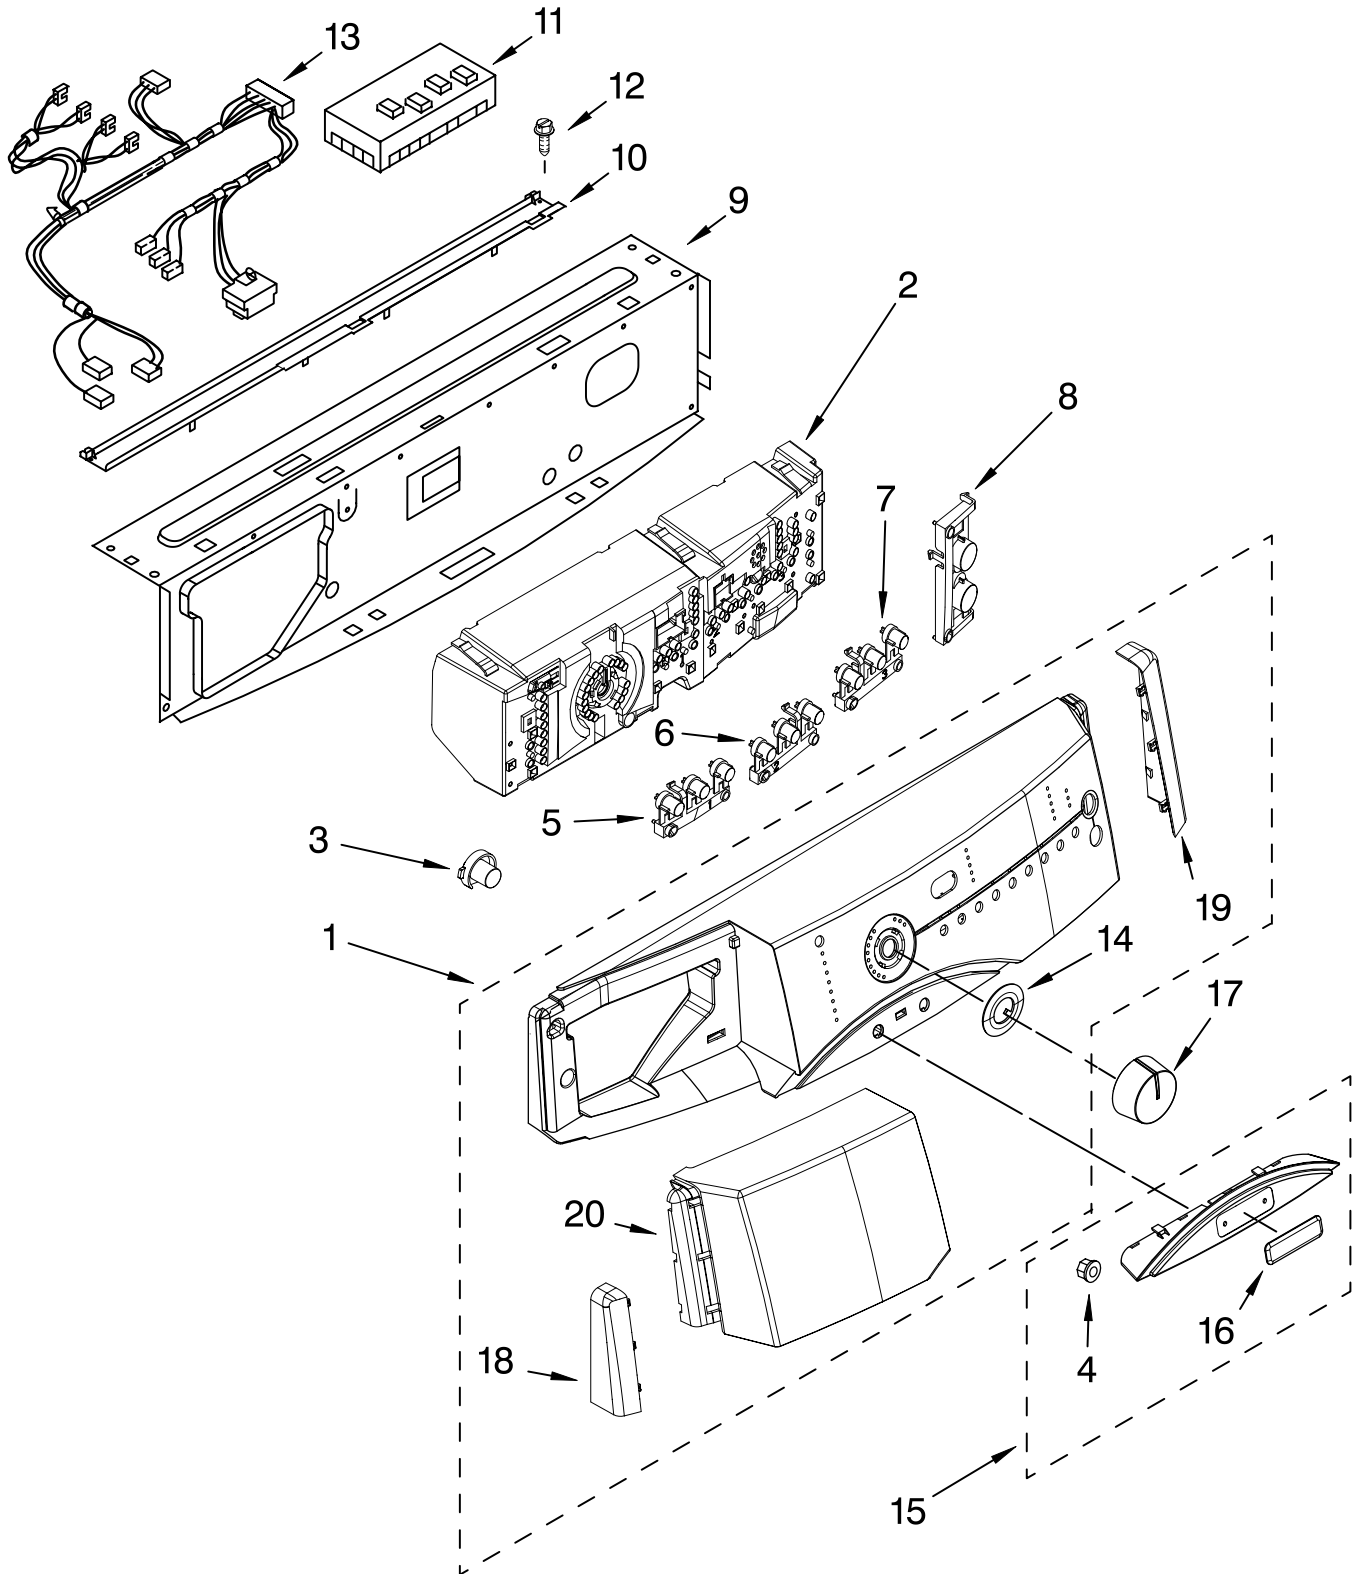

CONTROL PANEL PARTS

For Models: MFW9800TQ0, MFW9800TK0
(White) (Pacific Blue)

FOR ORDERING INFORMATION REFER TO PARTS PRICE LIST

CONTROL PANEL PARTS

For Models: MFW9800TQ0, MFW9800TK0
(White) (Pacific Blue)

Illus. No.	Part No.	DESCRIPTION
1		Panel, Control
	W10163309	White
	W10163310	Pacific Blue
2	8182150	User Interface
3	W10163302	Button, Power
4	8182183	Pal-nut
5	W10163305	Button Set, Left
6	W10163304	Button Set, Middle
7	W10163303	Button Set, Right
8	W10163306	Button Set, Start
9	8182224	Brace, Front Top
10	8181640	Channel, Water
11	W10137702	Microcomputer, Machine Control
12	8181756	Screw
13	8182212	Harness, Wiring (Main)
14	8182171	Bezel, Knob
15	W10163300	Overlay, Door
16	8183059	Medallion
17	W10163301	Knob, Control
18		Endcap, Left
	8182599	White
	W10163314	Pacific Blue
19		Endcap, Right
	8182600	White
	W10163315	Pacific Blue
20		Handle, Drawer (Includes Item 18)
	W10163312	White
	W10163313	Pacific Blue

FOR ORDERING INFORMATION REFER TO PARTS PRICE LIST