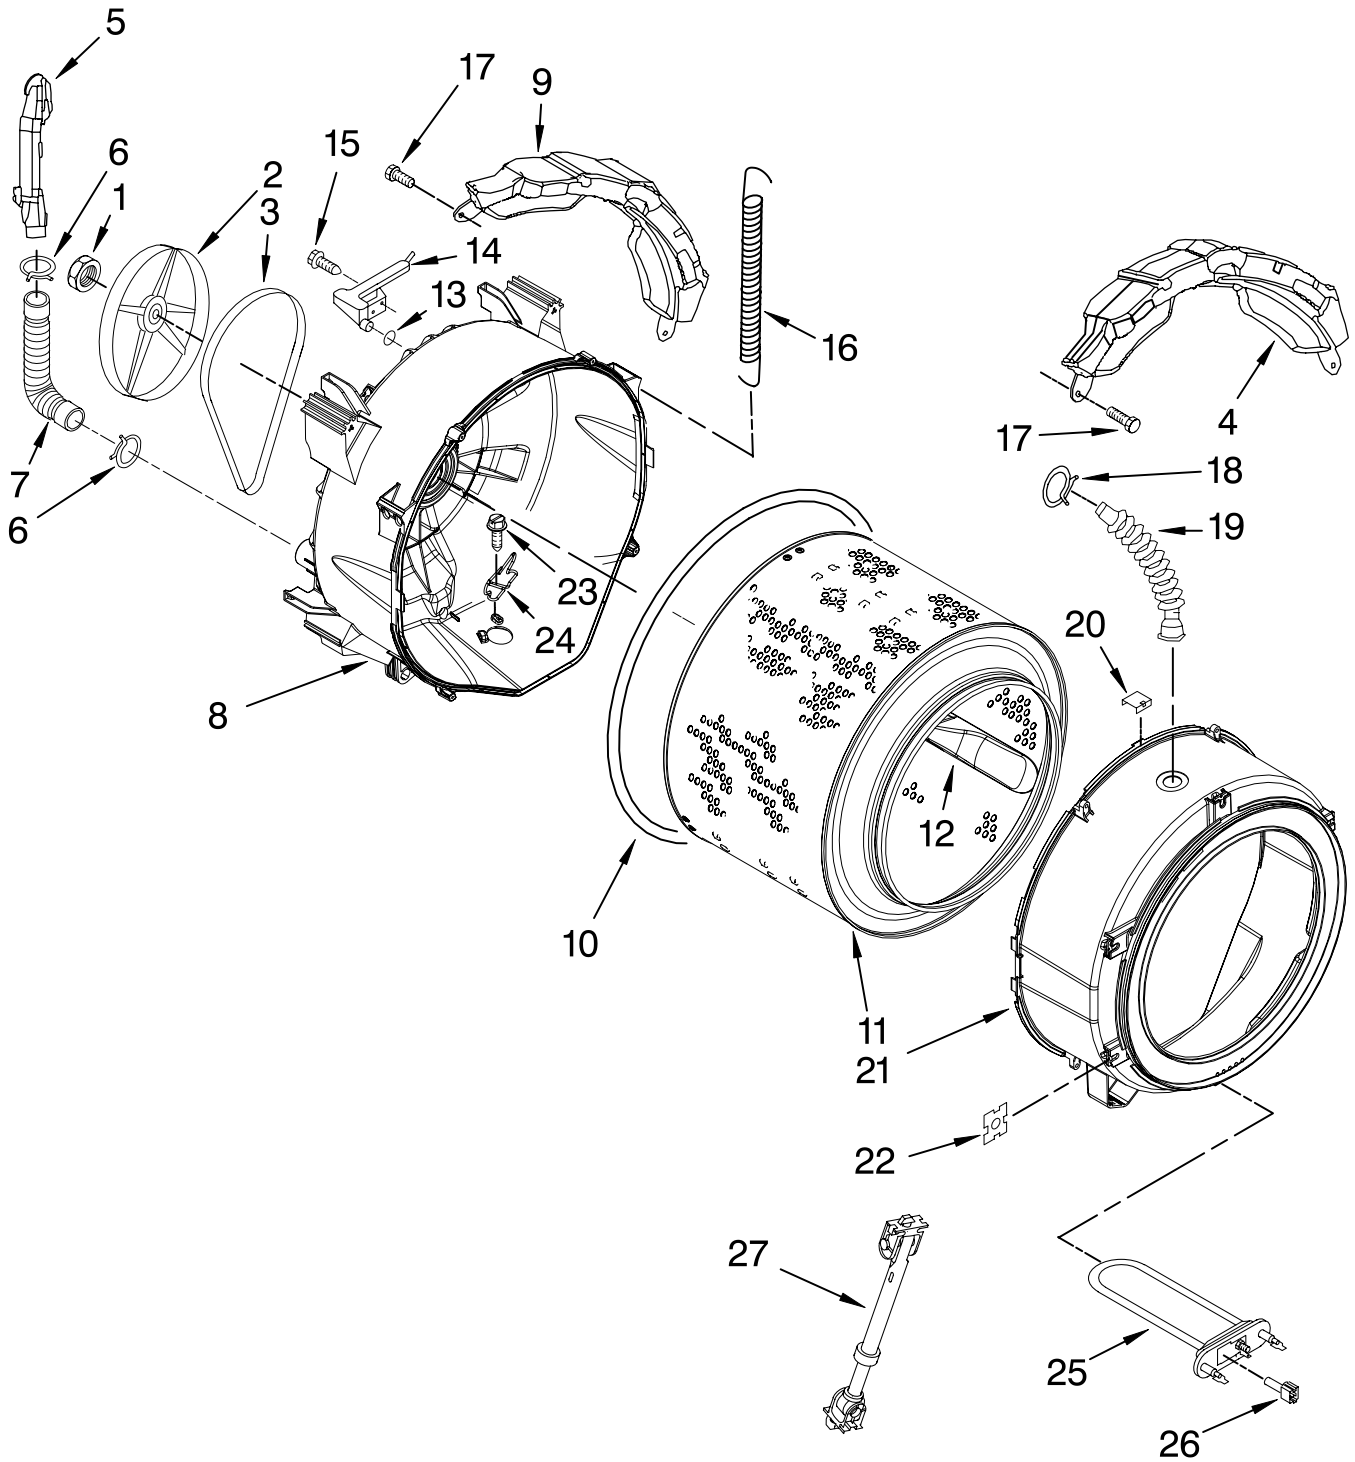

TUB AND BASKET PARTS

For Models: MFW9800TQ0, MFW9800TK0

(White) (Pacific Blue)

FOR ORDERING INFORMATION REFER TO PARTS PRICE LIST

TUB AND BASKET PARTS

For Models: MFW9800TQ0, MFW9800TK0

(White) (Pacific Blue)

<u>Illus.</u>	<u>Part</u>	
<u>No.</u>	<u>No.</u>	<u>DESCRIPTION</u>
1	8182132	Nut, Pulley
2	8182650	Pulley
3	8183269	Belt
4	8181645	Counterweight, Front (2)
5	8181744	Pipe, Ventilation
6	8181746	Clamp
7	8181743	Hose, Exhaust
8	8181666	Tub, Rear (Includes Items 10, 22, 23 & 24)
9	8181644	Counterweight, Rear
10	8181673	Gasket, Tub
11	8182247	Basket
12	8182233	Baffle, Basket
13	8181748	O-Ring
14	8181731	Airtrap
15	8181785	Screw
16	8182814	Spring, Suspension
17	8181647	Bolt
18	8181742	Clamp, Hose
19	8181794	Hose, Tub to Dispenser
20	8181667	Clamp, Tub
21	8181665	Tub, Front (Includes Items 10 & 22)
22	8182512	Nut, Push-In
23	8182214	Screw
24	8181686	Clamp, Heating Element
25	8182666	Element, Heating
26	8181705	NTC
27	8182812	Shock Absorber

Following Parts Not Illustrated

8182126 Screw, Baffle
Mounting