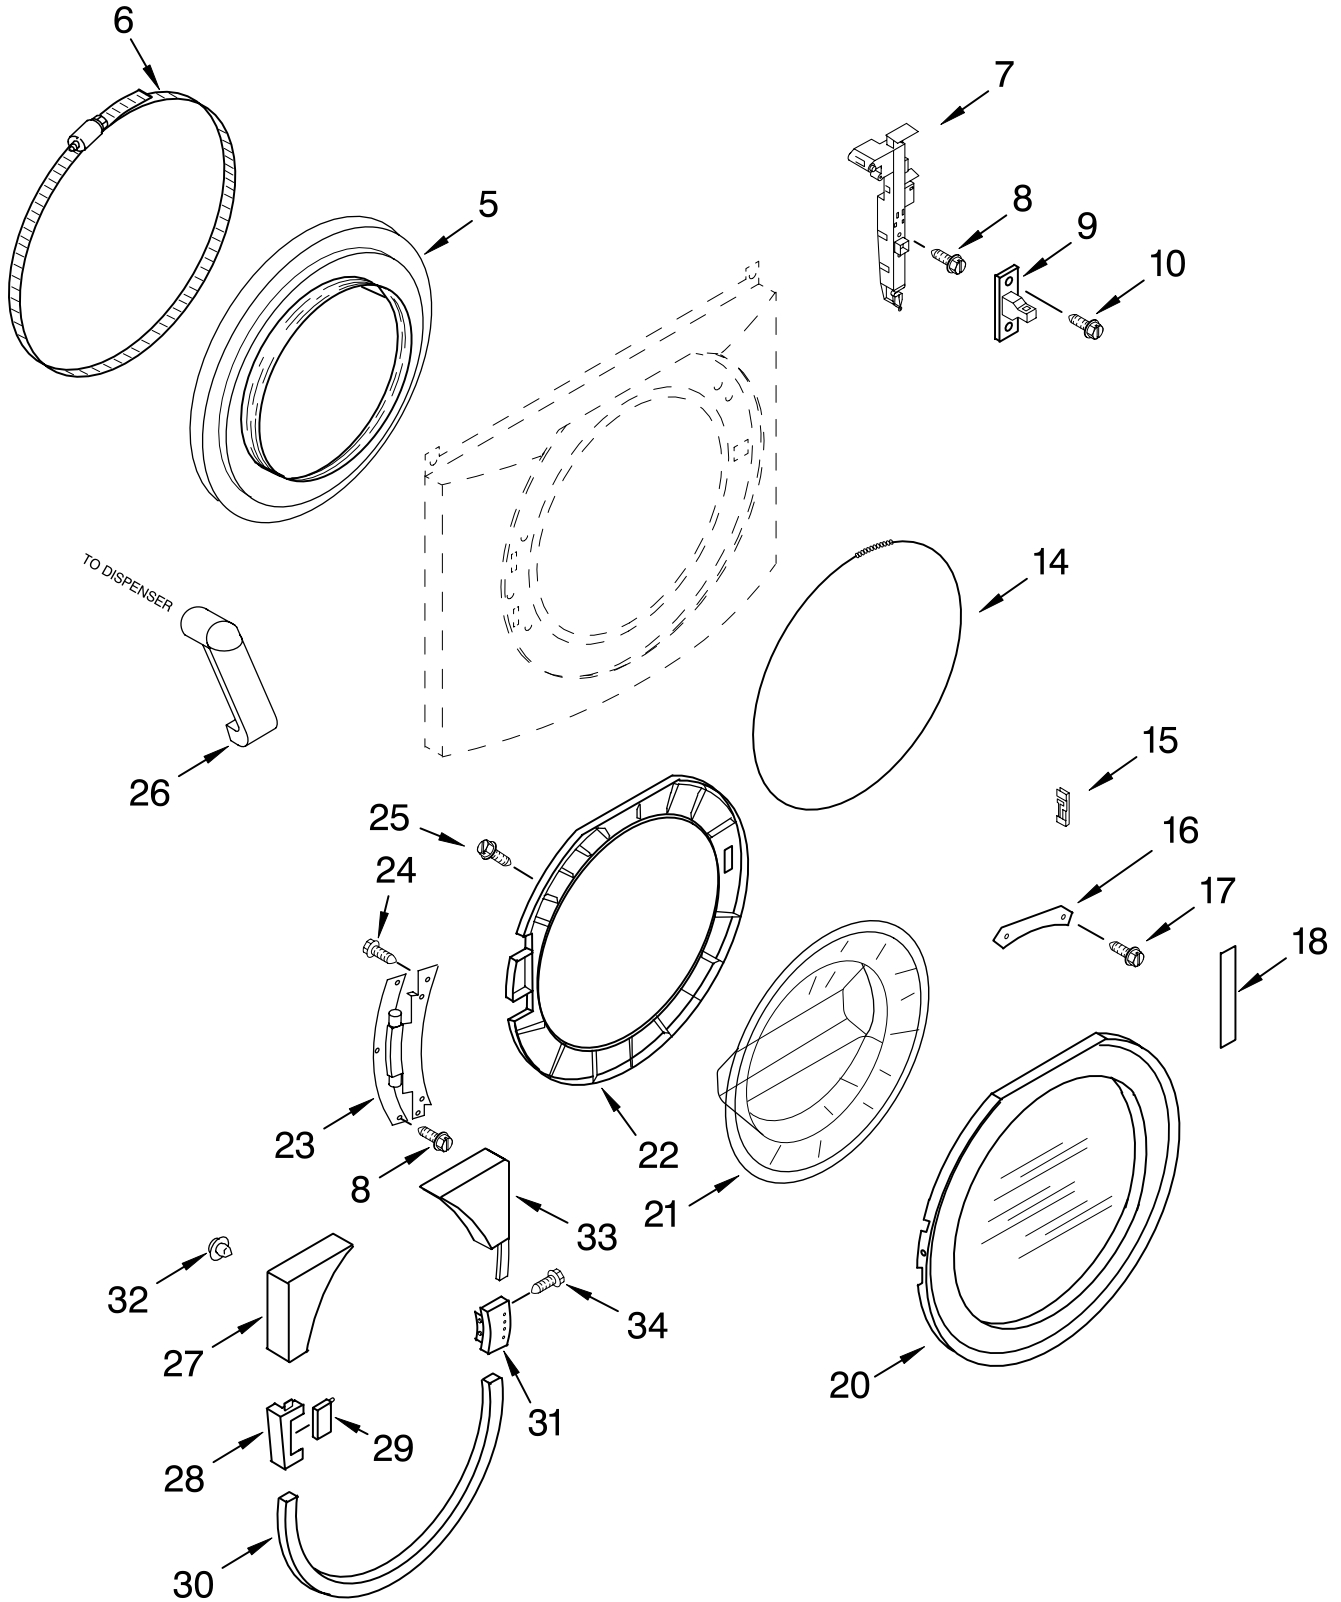

TOP AND CABINET PARTS

For Models: MFW9700SQ0, MFW9700SB0
(White) (Black)

AUTOMATIC
WASHER

IMPORTANT: All Part Numbers Listed Are Whirlpool Numbers. Source Parts Through Whirlpool.

TOP AND CABINET PARTS

For Models: MFW9700SQ0, MFW9700SB0
(White) (Black)

Illus. No.	Part No.	DESCRIPTION	Illus. No.	Part No.	DESCRIPTION	Illus. No.	Part No.	DESCRIPTION
1		Literature Parts	8	8183008	Brace, Side Panel	22	8183019	Filter,
	8182969	Use & Care Guide	9	8181635	Pan, Bottom			Interference
	8182658	Quick Start Guide	10	8182698	Panel, Rear	23	8181695	Switch, Pressure
	8182208	Tech Sheet	11	8182661	Brace, Transport	24	8181739	Hose, Pressure
2		Top	12		Bolt, Shipping			Switch
	8181641	White		8182797	Upper	25	8181691	Screw
	8183061	Black		8182798	Lower	26	8182700	Cover, Transport
3		Cabinet	13		Hose, Water Inlet	27	8181768	Storage, Hose
	8182609	White		8182795	Blue Coupler	28	8181828	Screw
	8183060	Black		8182792	Red Coupler	29	8182830	Microswitch (2)
4		Panel, Front	14	8183009	Cord, Power	30	8182699	Grommet,
	8182605	White	15	8181690	Strain Relief			Cord Support (2)
	8183062	Black	16	8182607	Brace, Rear	31	8182201	Screw, 3 x 8 mm
5		Toe Panel	17	8182701	Clip, Drain Hose	32	8182702	Clip, Outer Hose
	8181643	White	18	8181737	Hose, Drain			Holder
	8183063	Black			(Outer)	<hr/>		
6	8181636	Foot, Leveling	19	8181738	Connector,	Following Parts Not Illustrated		
7	8181763	Bracket, Spring			Drain Hose	<hr/>		
			20	8181752	Clamp, Hose	8182109 Harness Channel		
			21	8181632	Brace, Top			

IMPORTANT: All Part Numbers Listed Are Whirlpool Numbers. Source Parts Through Whirlpool.

DOOR AND LATCH PARTS

For Models: MFW9700SQ0, MFW9700SB0
(White) (Black)

IMPORTANT: All Part Numbers Listed Are Whirlpool Numbers. Source Parts Through Whirlpool.