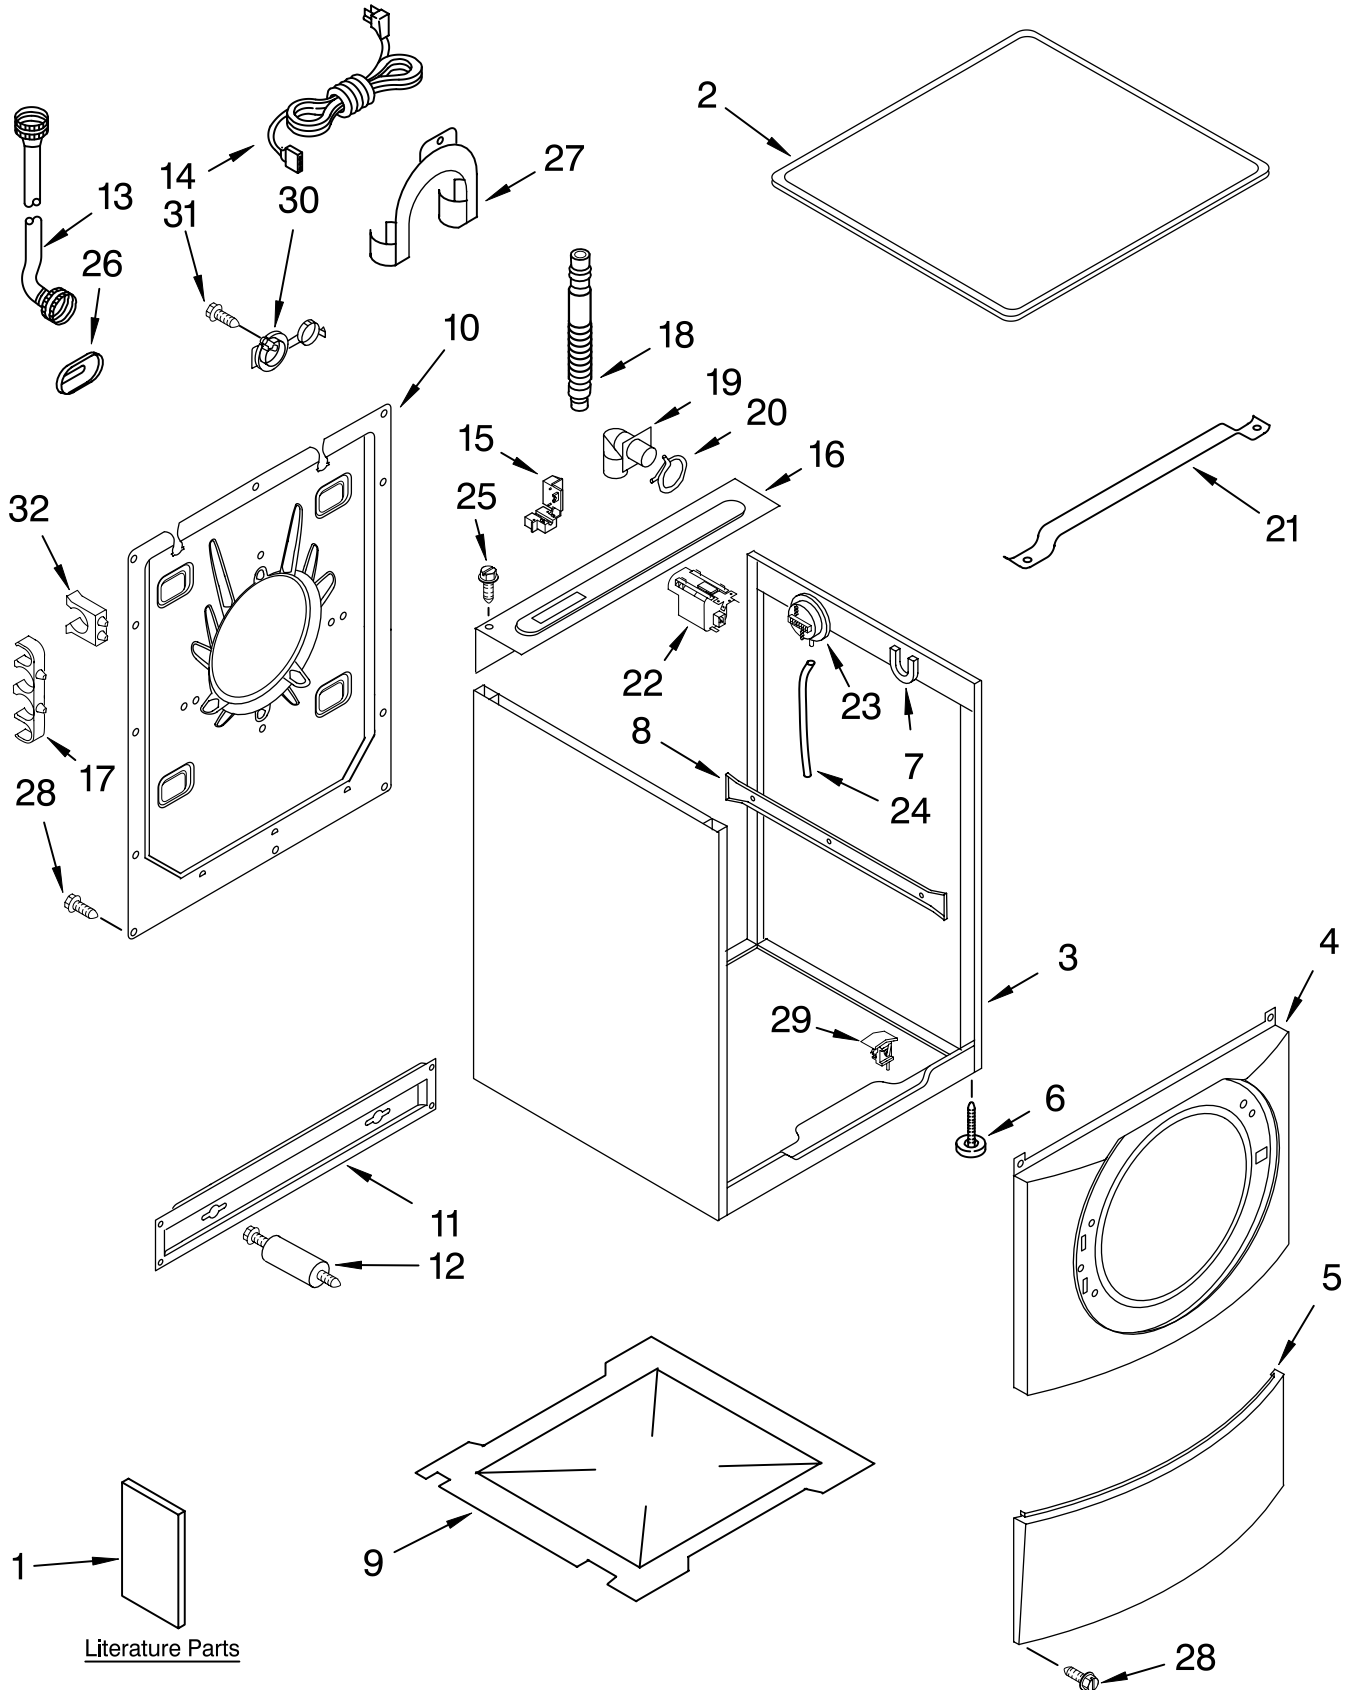

TOP AND CABINET PARTS

For Models: MFW9700SQ0, MFW9700SB0
(White) (Black)

AUTOMATIC
WASHER

IMPORTANT: All Part Numbers Listed Are Whirlpool Numbers. Source Parts Through Whirlpool.

TOP AND CABINET PARTS

For Models: MFW9700SQ0, MFW9700SB0
(White) (Black)

Illus. No.	Part No.	DESCRIPTION	Illus. No.	Part No.	DESCRIPTION	Illus. No.	Part No.	DESCRIPTION
1		Literature Parts	8	8183008	Brace, Side Panel	22	8183019	Filter,
	8182969	Use & Care Guide	9	8181635	Pan, Bottom			Interference
	8182658	Quick Start Guide	10	8182698	Panel, Rear	23	8181695	Switch, Pressure
	8182208	Tech Sheet	11	8182661	Brace, Transport	24	8181739	Hose, Pressure
2		Top	12		Bolt, Shipping			Switch
	8181641	White		8182797	Upper	25	8181691	Screw
	8183061	Black		8182798	Lower	26	8182700	Cover, Transport
3		Cabinet	13		Hose, Water Inlet	27	8181768	Storage, Hose
	8182609	White		8182795	Blue Coupler	28	8181828	Screw
	8183060	Black		8182792	Red Coupler	29	8182830	Microswitch (2)
4		Panel, Front	14	8183009	Cord, Power	30	8182699	Grommet,
	8182605	White	15	8181690	Strain Relief			Cord Support (2)
	8183062	Black	16	8182607	Brace, Rear	31	8182201	Screw, 3 x 8 mm
5		Toe Panel	17	8182701	Clip, Drain Hose	32	8182702	Clip, Outer Hose
	8181643	White	18	8181737	Hose, Drain			Holder
	8183063	Black			(Outer)	<hr/>		
6	8181636	Foot, Leveling	19	8181738	Connector,	Following Parts Not Illustrated		
7	8181763	Bracket, Spring			Drain Hose	<hr/>		
			20	8181752	Clamp, Hose	8182109 Harness Channel		
			21	8181632	Brace, Top			