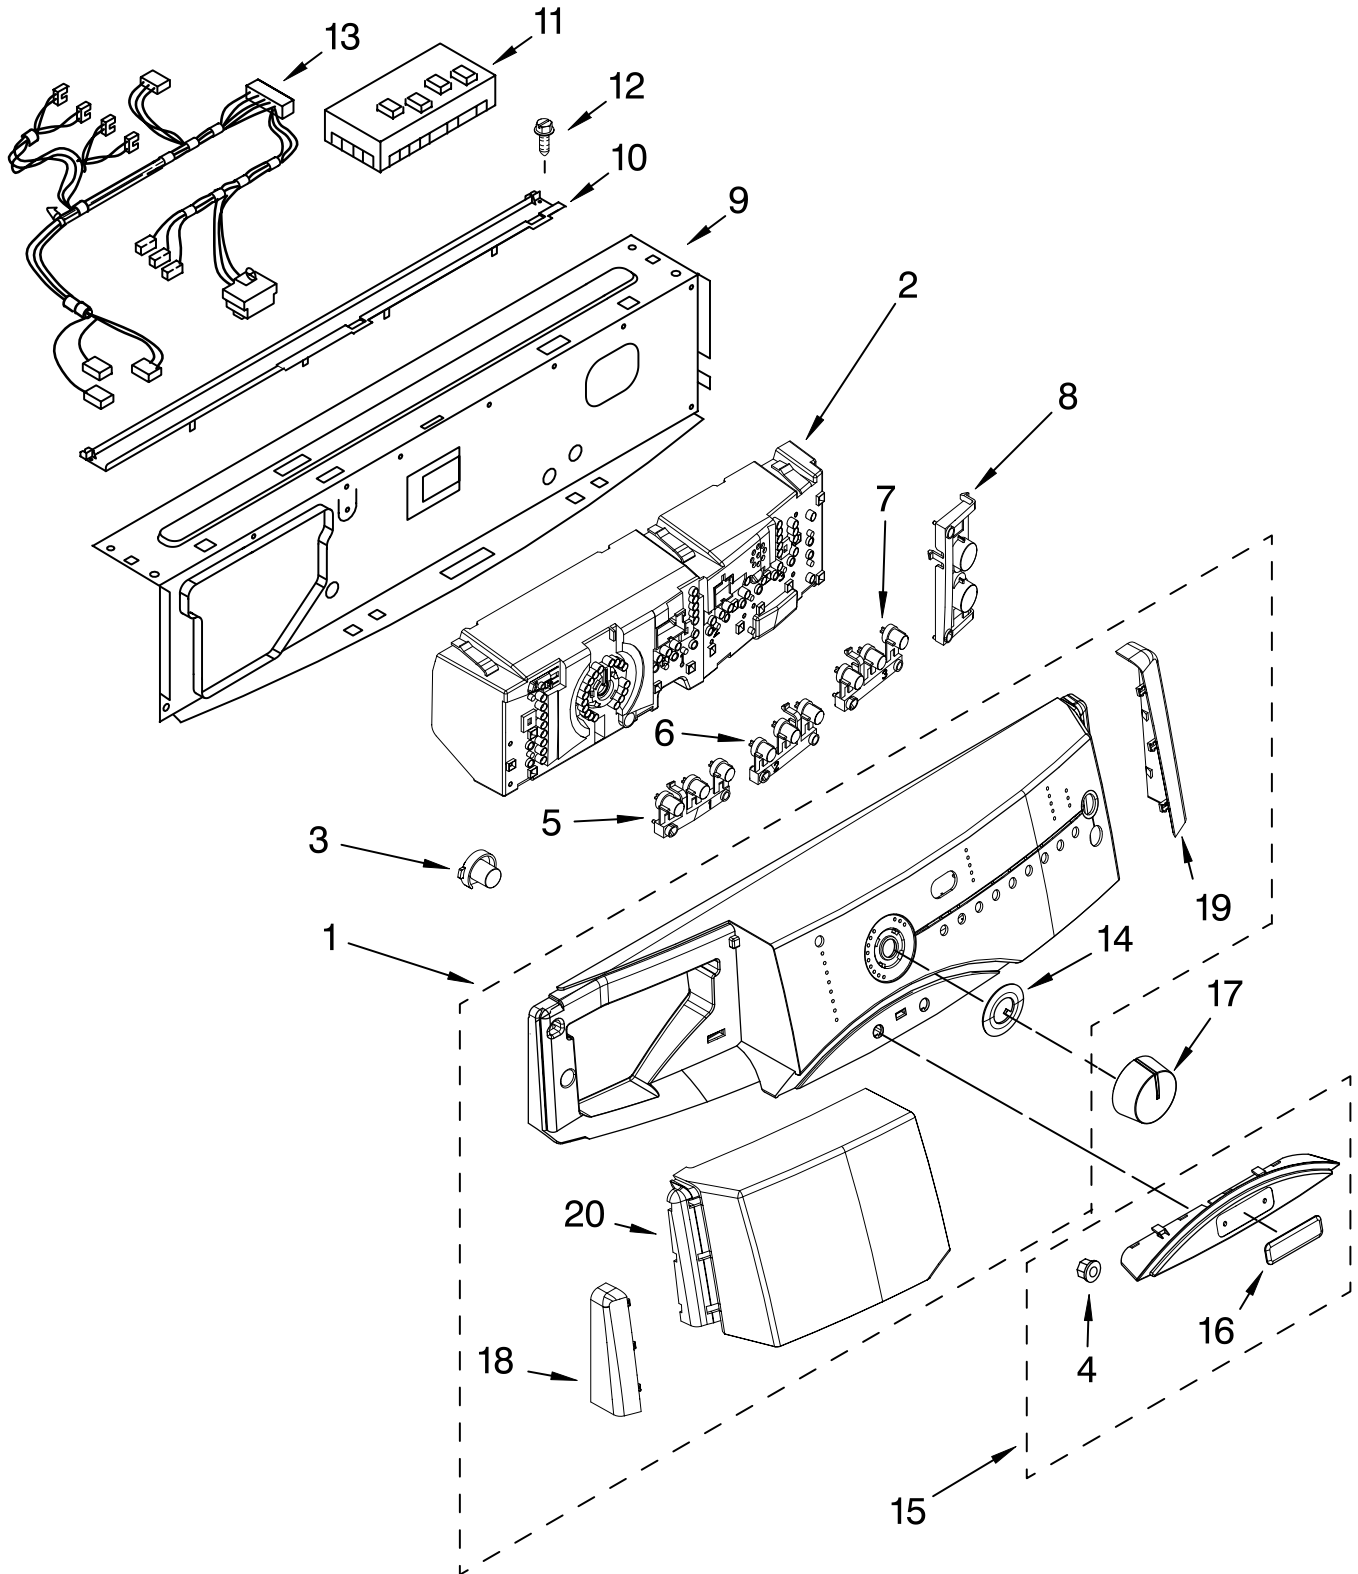

DOOR AND LATCH PARTS

For Models: MFW9700SQ0, MFW9700SB0
(White) (Black)

<u>Illus. No.</u>	<u>Part No.</u>	<u>DESCRIPTION</u>
5	8182119	Bellow
6	8182210	Clamp, Bellow (Rear)
7	8182634	Lock, Door
8	8181760	Screw
9	8181651	Hook, Door
10	8181758	Screw
14	8182211	Clamp, Bellow (Front)
15	8181659	Clamp, Support
16	8181650	Clamp, Glass
17	8181785	Screw
18	8182153	Foam, Door Handle
20		Door Frame Assembly
	8182151	Aluminum
	8183070	Tuscan Silver
21	8181655	Glass, Door
22	8182628	Door, Back Support
23	8181843	Hinge, Door
24	8181660	Screw
25	8181661	Screw
26	8181718	Tube, Dispenser to Bellow
27		Trim, Upper Left
	8182592	White
	8183065	Black
28		Cover, Hinge (Outer)
	8182595	White
	8183067	Black
29		Cover, Hinge (Inner)
	8182596	White
	8183068	Black
30		Trim, Lower
	8182594	White
	8183066	Black
31		Handle, Door
	8182591	White
	8183069	Black
32	8182779	Clip, Trim
33		Trim, Upper Right
	8182593	White
	8183064	Black
34	8181759	Screw

IMPORTANT: All Part Numbers Listed Are Whirlpool Numbers. Source Parts Through Whirlpool.

CONTROL PANEL PARTS

For Models: MFW9700SQ0, MFW9700SB0

(White)

(Black)

IMPORTANT: All Part Numbers Listed Are Whirlpool Numbers. Source Parts Through Whirlpool.