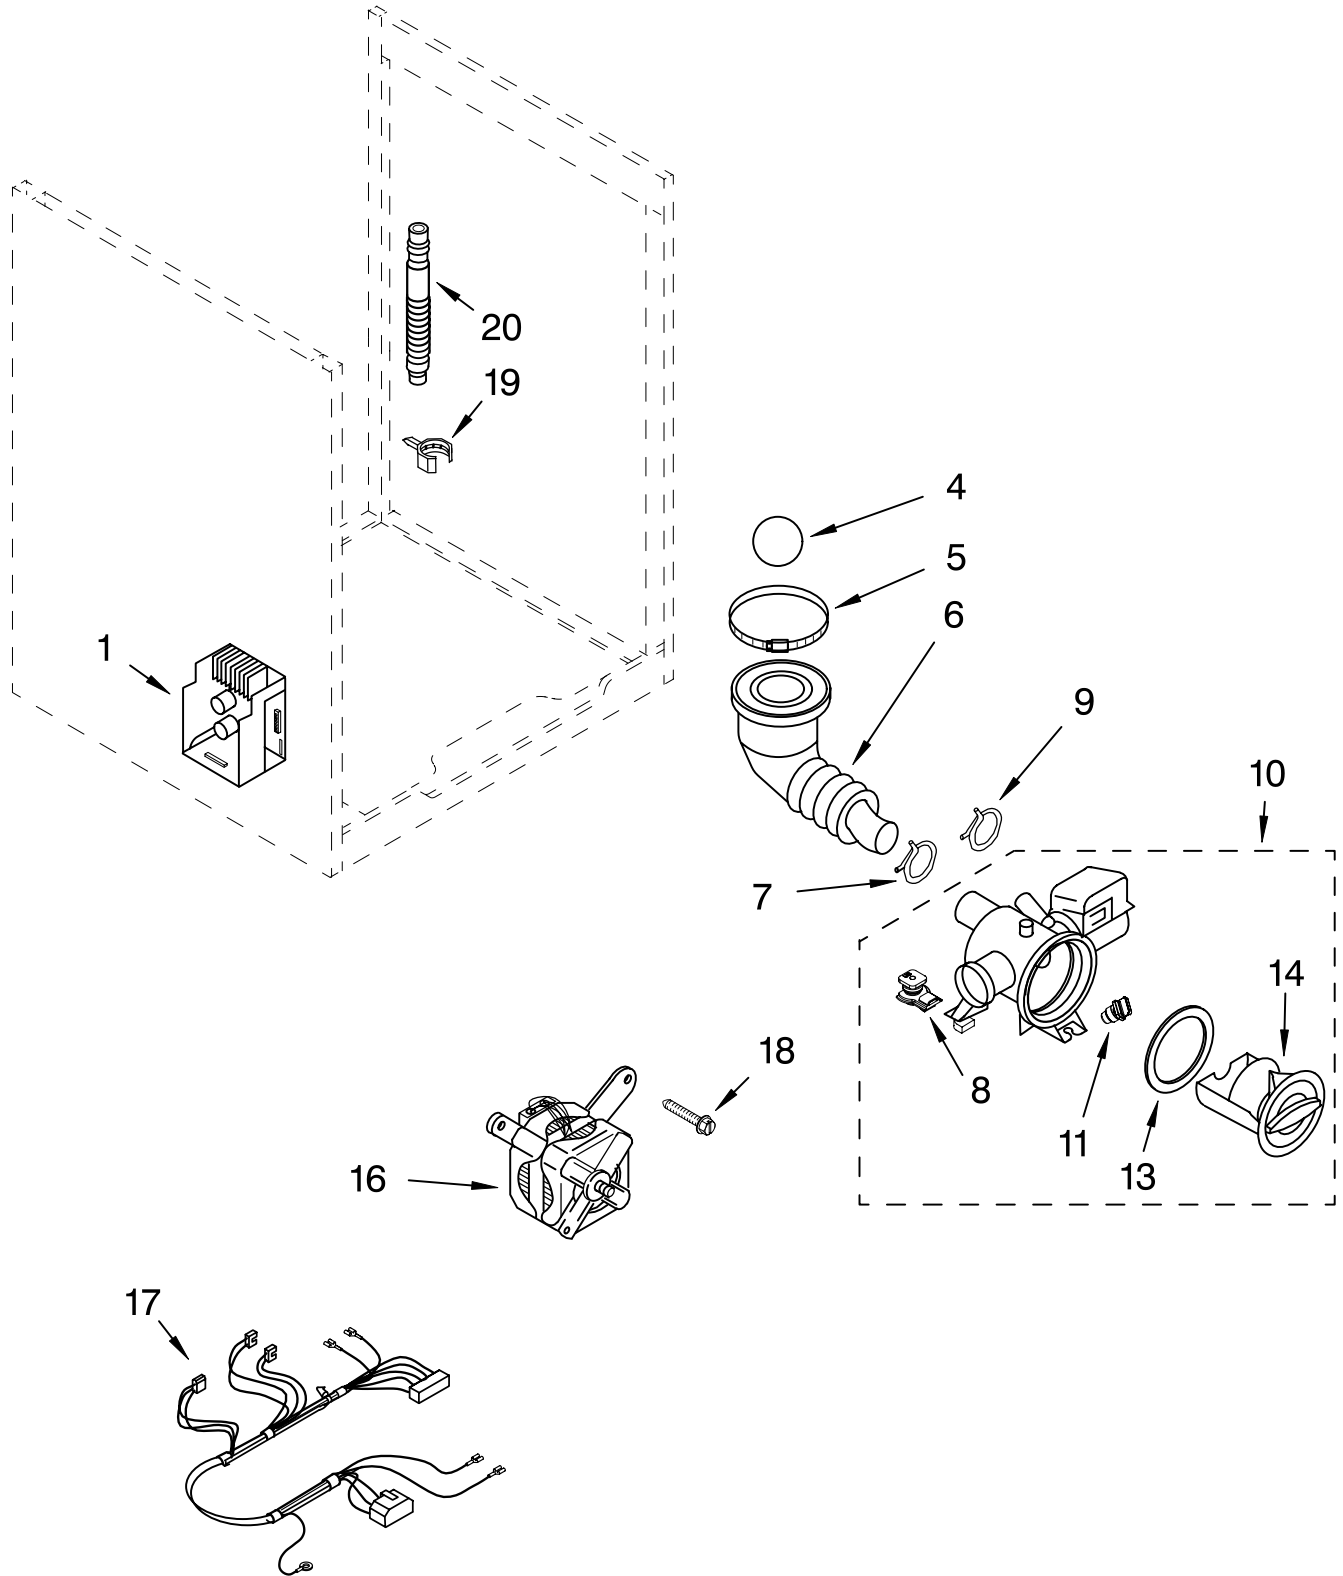

TUB AND BASKET PARTS

For Models: MFW9700SQ0, MFW9700SB0
(White) (Black)

Illus. No.	Part No.	DESCRIPTION
1	8182132	Nut, Pulley
2	8182650	Pulley
3	8182633	Belt
4	8183030	Grid, Ventilation
5	8181744	Pipe, Ventilation
6	8181746	Clamp
7	8181743	Hose, Exhaust
8	8181666	Tub, Rear
9	8181644	Counterweight, Rear
10	8181673	Gasket, Tub
11	8182247	Basket
12	8182233	Baffle, Basket
13	8181748	O-Ring
14	8181731	Airtrap
15	8181645	Counterweight, Front (2)
16	8182814	Spring, Suspension
17	8181647	Bolt
18	8181742	Clamp
19	8181794	Hose, Tub to Dispenser
20	8181667	Clamp
21	8181665	Tub, Front
22	8181648	Nut, Push-In
23	8182812	Shock Absorber
24	8181686	Clamp, Heating Element
25	8182666	Element, Heating
26	8181705	NTC
27	8181687	Screw

Following Parts Not Illustrated

8182126 Screw, Baffle
Mounting

IMPORTANT: All Part Numbers Listed Are Whirlpool Numbers. Source Parts Through Whirlpool.

PUMP AND MOTOR PARTS

For Models: MFW9700SQ0, MFW9700SB0
(White) (Black)

IMPORTANT: All Part Numbers Listed Are Whirlpool Numbers. Source Parts Through Whirlpool.

PUMP AND MOTOR PARTS

For Models: MFW9700SQ0, MFW9700SB0
(White) (Black)

Illus. No.	Part No.	DESCRIPTION
1	8182706	Control Unit (Motor)
4	8181733	Ball
5	8181734	Clamp
6	8181732	Hose, Tub to Pump
7	8181753	Clamp
8	8182820	Grommet, Damper (Rear)
9	8181752	Clamp
10	8182821	Pump (Complete)
11	8182816	Grommet, Damper (Front)
13	8181736	Seal, Filter Cap
14	8183027	Cap, Filter
16	8182793	Motor
17	8183035	Harness, Motor
18	8181761	Bolt, Motor
19	8181755	Retainer, Drain Hose
20	8181740	Drain Hose (Inner)