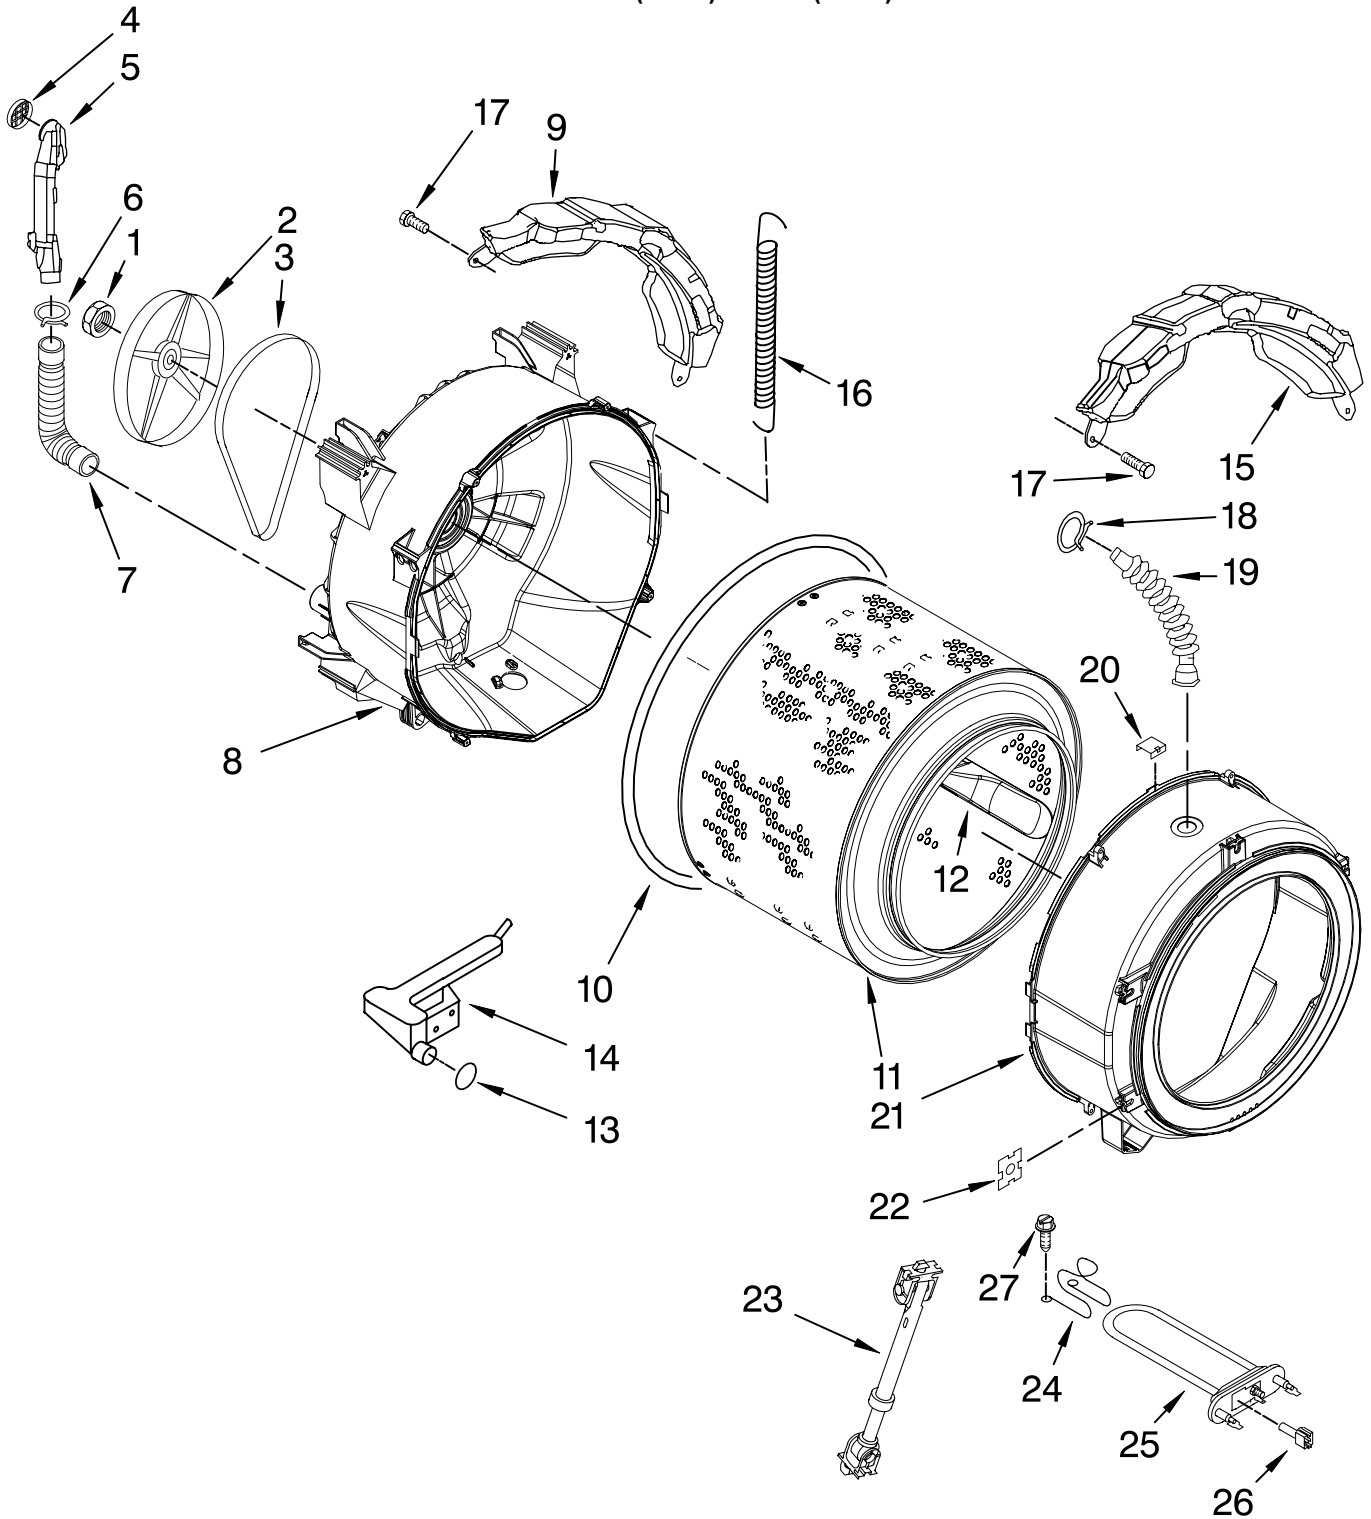

TUB AND BASKET PARTS

For Models: MFW9700SQ0, MFW9700SB0

(White)

(Black)

IMPORTANT: All Part Numbers Listed Are Whirlpool Numbers. Source Parts Through Whirlpool.

TUB AND BASKET PARTS

For Models: MFW9700SQ0, MFW9700SB0
(White) (Black)

Illus. No.	Part No.	DESCRIPTION
1	8182132	Nut, Pulley
2	8182650	Pulley
3	8182633	Belt
4	8183030	Grid, Ventilation
5	8181744	Pipe, Ventilation
6	8181746	Clamp
7	8181743	Hose, Exhaust
8	8181666	Tub, Rear
9	8181644	Counterweight, Rear
10	8181673	Gasket, Tub
11	8182247	Basket
12	8182233	Baffle, Basket
13	8181748	O-Ring
14	8181731	Airtrap
15	8181645	Counterweight, Front (2)
16	8182814	Spring, Suspension
17	8181647	Bolt
18	8181742	Clamp
19	8181794	Hose, Tub to Dispenser
20	8181667	Clamp
21	8181665	Tub, Front
22	8181648	Nut, Push-In
23	8182812	Shock Absorber
24	8181686	Clamp, Heating Element
25	8182666	Element, Heating
26	8181705	NTC
27	8181687	Screw

Following Parts Not Illustrated

8182126 Screw, Baffle
Mounting

IMPORTANT: All Part Numbers Listed Are Whirlpool Numbers. Source Parts Through Whirlpool.