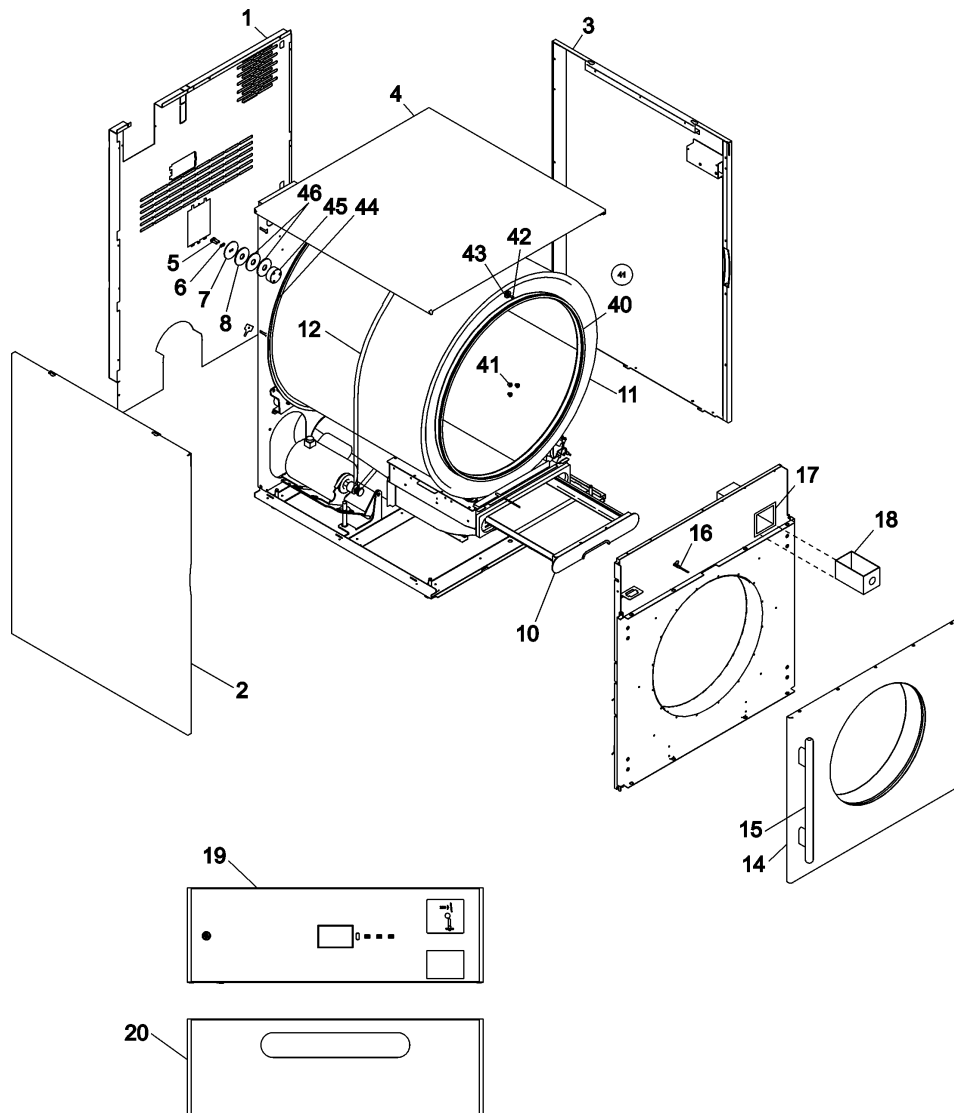

MAYTAG MDG77PNAWW Parts Diagram - 01 - CABINET

Item	Part Number	Part Description
1	A851399	BACK GUARD ASY
2	A851345	PANEL, LH SIDE ASY 77
3	A851343	PANEL, RH SIDE ASY 77
4	A851367	PANEL, TOP ASY 77
5	A150445	CAP SCREW, BLACK
6	A153072	WASHER, SPRING
7	A318891	WASHER, BACKUP
8	A354217	3/4 PLATE SPACER
10	A819295	LG LINT DRWR ASY
10	A851380	SS LG LINT DRWR ASY
11	A851370	SS TUMBLER ASY MDG77
11	A851376	GALVANIZED TUMBLER ASY 77
12	A102410	DRIVE BELT 77
13	A180051	WHEEL ONLY
13	A851371	FRT WHL TUMBLER SUP ASY
13	A884344	PANEL, FRT TUMBLER SUP ASY
14	A103067	DOOR HINGE
14	A851351	MAIN DOOR COMPLETE ASY
14	A851532	SS MAIN DOOR COMP ASY
15	A884360	MAIN DOOR HANDLE
16	A818370	SENSOR, ROTATION
17	W10124350	PARTS NOTE
18	W10124350	PARTS NOTE

MAYTAG MDG77PNAWW Parts Diagram - 01 - CABINET

Item	Part Number	Part Description
19	A851394	PH 8 OPL CONTROL PANEL COMP
20	A185121	PANEL, LOWER
20	A185122	SS PANEL, LOWER
40	A115911	FT TUMBLER FELT
40	A401010	ADHESIVE, FELT COLLAR No.847
41	A150123	1/4 20X.25 CAP SCREW
42	A102004	MAGNET
43	A154217	1/8 POP RIVET
44	A115909	REAR TUMBLER FELT
44	A401010	ADHESIVE, FELT COLLAR No.847
45	A185240	TUMBLER SHAFT
46	A153048	PAD, INNER FRICTION
47	A851411	DRYER PEDESTAL 77