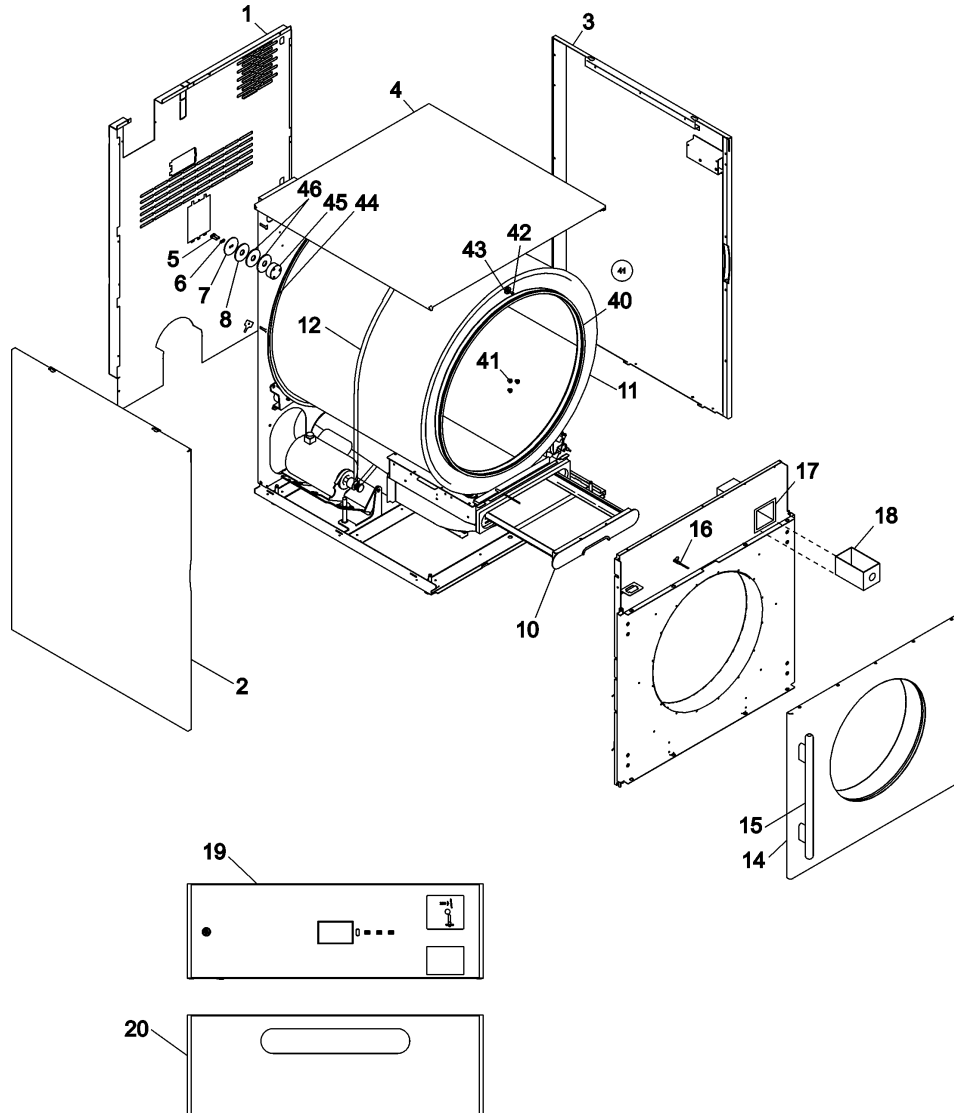

MAYTAG MDG77PNAWW Parts Diagram - 01 - CABINET

Item	Part Number	Part Description
1	A851399	BACK GUARD ASY
2	A851345	PANEL, LH SIDE ASY 77
3	A851343	PANEL, RH SIDE ASY 77
4	A851367	PANEL, TOP ASY 77
5	A150445	CAP SCREW, BLACK
6	A153072	WASHER, SPRING
7	A318891	WASHER, BACKUP
8	A354217	3/4 PLATE SPACER
10	A819295	LG LINT DRWR ASY
10	A851380	SS LG LINT DRWR ASY
11	A851370	SS TUMBLER ASY MDG77
11	A851376	GALVANIZED TUMBLER ASY 77
12	A102410	DRIVE BELT 77
13	A180051	WHEEL ONLY
13	A851371	FRT WHL TUMBLER SUP ASY
13	A884344	PANEL, FRT TUMBLER SUP ASY
14	A103067	DOOR HINGE
14	A851351	MAIN DOOR COMPLETE ASY
14	A851532	SS MAIN DOOR COMP ASY
15	A884360	MAIN DOOR HANDLE
16	A818370	SENSOR, ROTATION
17	W10124350	PARTS NOTE
18	W10124350	PARTS NOTE

MAYTAG MDG77PNAWW Parts Diagram - 01 - CABINET

Item	Part Number	Part Description
19	A851394	PH 8 OPL CONTROL PANEL COMP
20	A185121	PANEL, LOWER
20	A185122	SS PANEL, LOWER
40	A115911	FT TUMBLER FELT
40	A401010	ADHESIVE, FELT COLLAR No.847
41	A150123	1/4 20X.25 CAP SCREW
42	A102004	MAGNET
43	A154217	1/8 POP RIVET
44	A115909	REAR TUMBLER FELT
44	A401010	ADHESIVE, FELT COLLAR No.847
45	A185240	TUMBLER SHAFT
46	A153048	PAD, INNER FRICTION
47	A851411	DRYER PEDESTAL 77